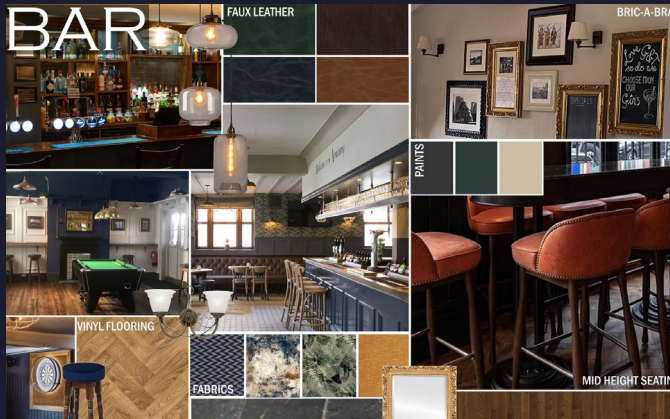

About the Opportunity

Why Invest?

Exciting Opportunity: Roaring Meg, Stoke On Trent Pub Refurbishment!

Situated in Biddulph, just a short drive from Stoke-on-Trent, this pub aims to become the go-to premium local for the whole community. Surrounded by scenic ridges and close-knit hamlets, it has a great base of local customers within a 10-minute walk. After a complete internal and external refurbishment, including fresh decor, signage, and lighting, this pub will stand out from nearby competitors, creating a vibrant, welcoming space.