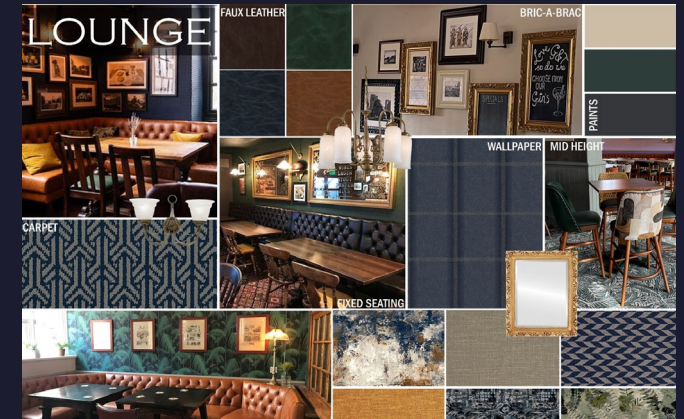

About the Opportunity

Why Invest?

Exciting Opportunity: Roaring Meg, Stoke On Trent Pub Refurbishment!

Situated in Biddulph, just a short drive from Stoke-on-Trent, this pub aims to become the go-to premium local for the whole community. Surrounded by scenic ridges and close-knit hamlets, it has a great base of local customers within a 10-minute walk. After a complete internal and external refurbishment, including fresh decor, signage, and lighting, this pub will stand out from nearby competitors, creating a vibrant, welcoming space.