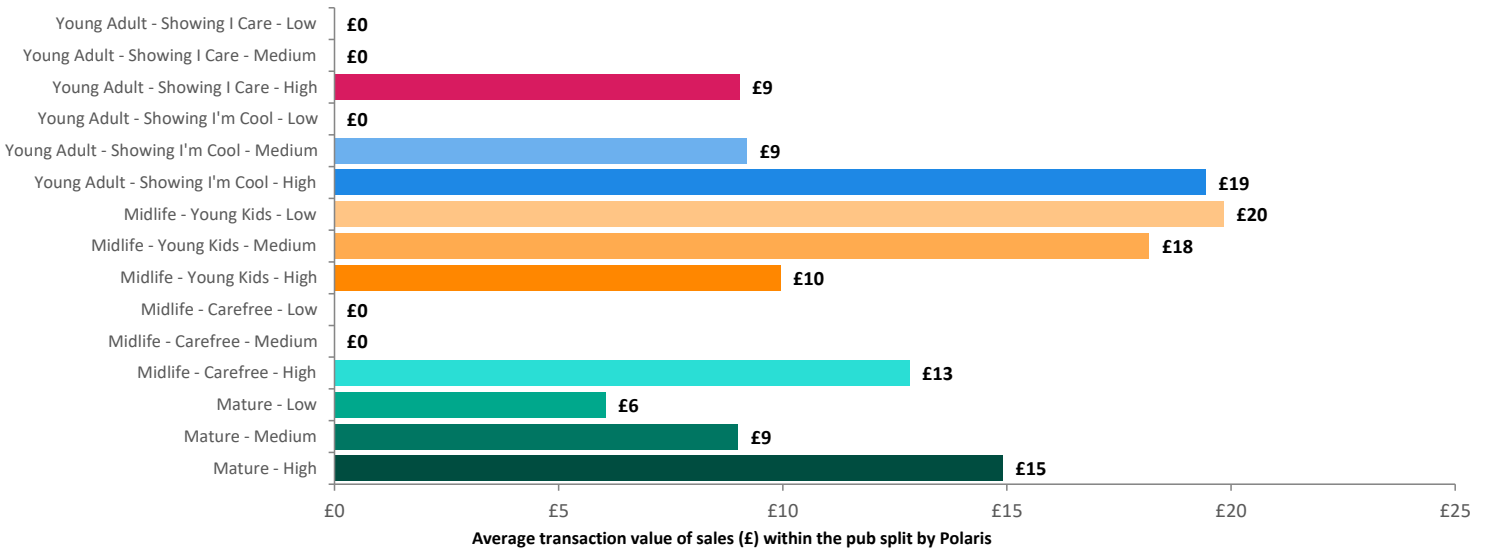

Spend by Polaris

GB %

Average Transaction Values (£) by Polaris

Spend by Month

Time of Day/Day of Week

Time of day and day of week busyness from within a 60m radius of the pub calculated using GPS data

Index by Month

Seasonality of footfall from within 60m of the pub. Over 100 index indicates it is busier than average

Distance from Home

Illustrates how far those seen within 60m of the pub have travelled from their home location to get there