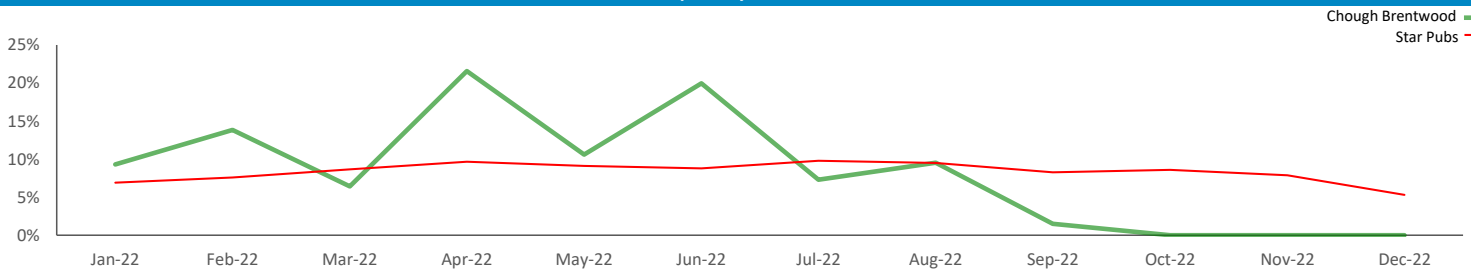

Spend by Polaris

GB %

Average Transaction Values (£) by Polaris

Spend by Month

Time of Day/Day of Week

Time of day and day of week busyness from within a 60m radius of the pub calculated using GPS data

Index by Month

Seasonality of footfall from within 60m of the pub. Over 100 index indicates it is busier than average

Distance from Home

Illustrates how far those seen within 60m of the pub have travelled from their home location to get there