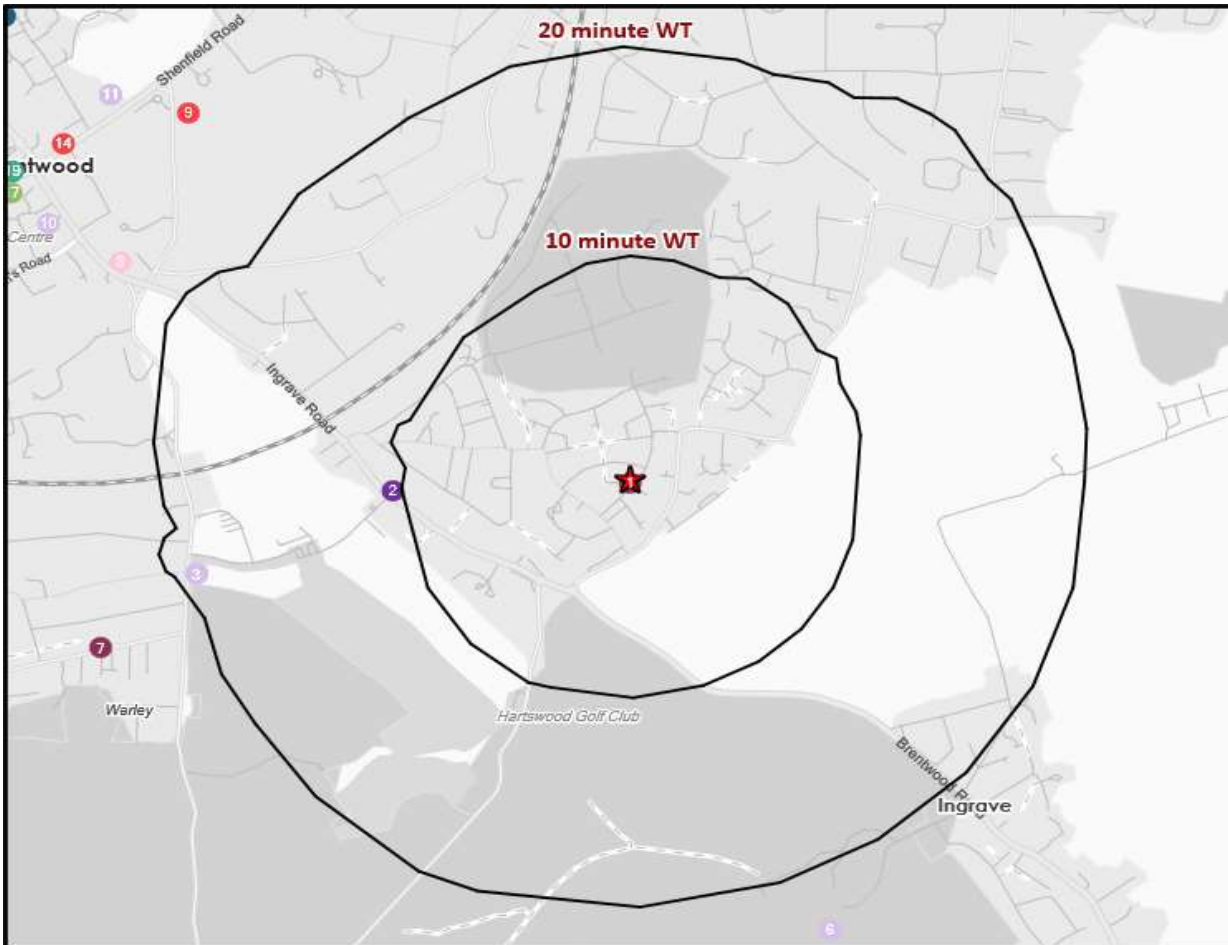

- Pub Sites
- Catchment
- **CGA Licensed Premises**
- ABOS
- Casual Dining
- Circuit Bar
- Clubland
- Community Pub
- Craft Led
- Family Pub Dining
- GPGF
- High Street Pub
- Hotel
- Large Venue
- Night Club
- Premium Local
- Restaurants
- Sports Clubs

Nearest 20 Pubs

Ref.	Name	Postcode	Operator	Segment	Distance (miles)
1	Chough	CM13 2BG	Star Pubs & Bars	Premium Local	0.0
2	Masons	CM13 2AA	Independent Free	Restaurants	0.4
3	Brentwood Rugby Club	CM14 5AE	Independent Free	Sports Clubs	0.7
3	Brentwood Bowling Club	CM14 5AE	Independent Free	Sports Clubs	0.7
3	Hartwood Golf Club	CM14 5AE	Independent Free	Sports Clubs	0.7
6	Thorndon Park Golf Club	CM13 3RH	Independent Free	Sports Clubs	0.9
7	Brave Nelson	CM14 5AL	Wellington	Premium Local	0.9
8	Toby Carvery	CM15 8DZ	Mitchells & Butlers	GPGF	0.9
9	Brentwood School Sports Centre	CM15 8EQ	Independent Free	Large Venue	1.0
10	Cathedral Social Club	CM15 8AT	Independent Free	Sports Clubs	1.1
11	Brentwood Tennis Club	CM15 8AJ	Independent Free	Sports Clubs	1.1
11	Shenfield Cricket Club	CM15 8AJ	Independent Free	Sports Clubs	1.1
11	Brentwood Cricket	CM15 8AJ	Independent Free	Sports Clubs	1.1
14	Hermit Club	CM15 8AG	Independent Free	Sports Clubs	1.1
14	Old House	CM15 8AG	Independent Free	Large Venue	1.1
16	Spread Eagle	CM14 4HD	Punch Pub Company	Circuit Bar	1.1
17	Dairyman	CM14 4AB	Wetherspoons GB	Circuit Bar	1.1
18	Tandoori Nights	CM15 8JU	Independent Free	Restaurants	1.2
19	Wildwood	CM14 4RG	Tasty	Casual Dining	1.2
19	Pizza Express	CM14 4RG	Hony Capital	Casual Dining	1.2