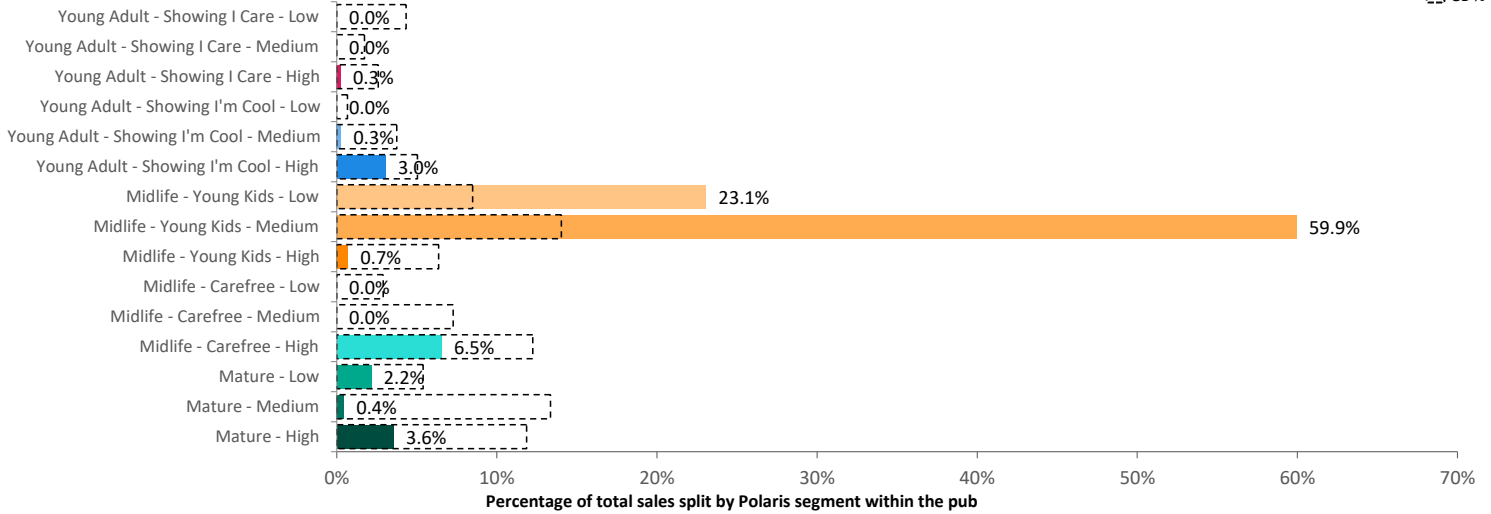

Spend by Polaris

GB %