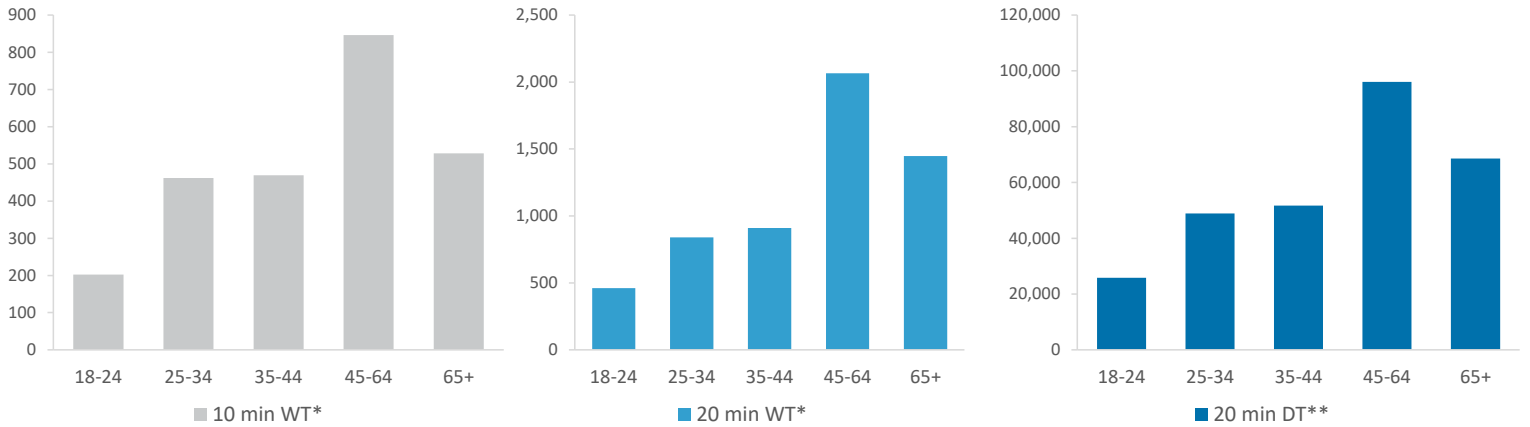

*WT= Walktime, **DT= Drivetime

		Catchment Size (Counts)			Index vs GB Average		
		10 min WT*	20 min WT*	20 min DT**	10 min WT*	20 min WT*	20 min DT**
Population		3,309	7,292	378,665	63	50	100
Adults 18+		2,507	5,721	291,119	58	32	97
Competition Pubs		1	1	199	7	3	55
Adults 18+ per Competition Pub		2,507	5,721	1,463	304	693	177
% Adults Likely to Drink		82.2%	84.5%	83.3%	100	102	101
Affluence	Low	17.3%	8.2%	16.0%	67	32	62
	Medium	48.5%	28.2%	39.5%	123	72	100
	High	34.2%	63.5%	43.6%	102	189	130
*Affluence does not include Not Private Households							
Age Profile	18-24	202	460	25,825	75	78	84
	25-34	462	839	48,917	105	87	97
	35-44	469	909	51,739	110	97	106
	45-64	846	2,066	96,085	100	111	99
	65+	528	1,447	68,553	83	104	95

Population & Adults 18+ index is based on all pubs

		Catchment Size (Counts)			Index vs GB Average		
		10 min WT*	20 min WT*	20 min DT**	10 min WT*	20 min WT*	20 min DT**
Gender	Male	1,528 (46%)	3,442 (47%)	183,869 (49%)	93	95	98
	Female	1,781 (54%)	3,850 (53%)	194,796 (51%)	106	104	102
Economic Status (16-74)	Employed: Full-time	1,020 (43%)	2,246 (43%)	115,711 (44%)	104	104	105
	Employed: Part-time	302 (13%)	655 (13%)	35,497 (13%)	99	97	103
	Self employed	302 (13%)	628 (12%)	27,938 (11%)	134	126	110
	Unemployed	63 (3%)	108 (2%)	6,232 (2%)	113	87	99
	Retired	279 (12%)	747 (14%)	36,926 (14%)	86	104	101
	Other	388 (16%)	828 (16%)	43,326 (16%)	84	81	83
Total Worker Count		212	825	158,636			