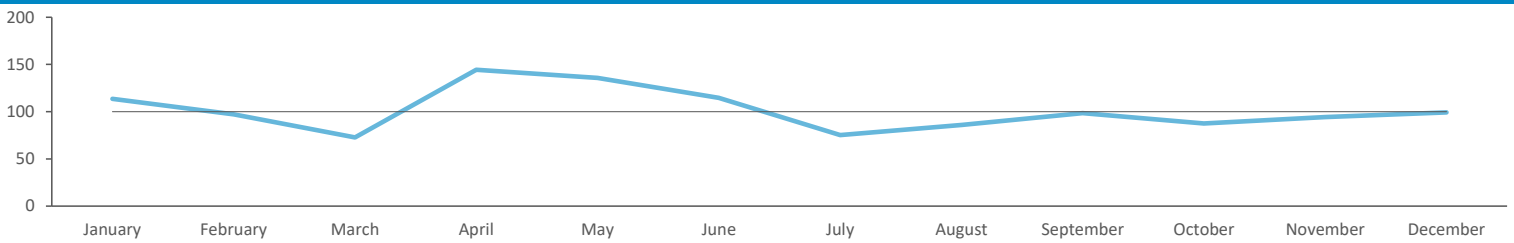

Spend by Polaris

GB %

Average Transaction Values (£) by Polaris

Spend by Month

Time of Day/Day of Week

Time of day and day of week busyness from within a 60m radius of the pub calculated using GPS data

Index by Month

Seasonality of footfall from within 60m of the pub. Over 100 index indicates it is busier than average

Distance from Home

Illustrates how far those seen within 60m of the pub have travelled from their home location to get there