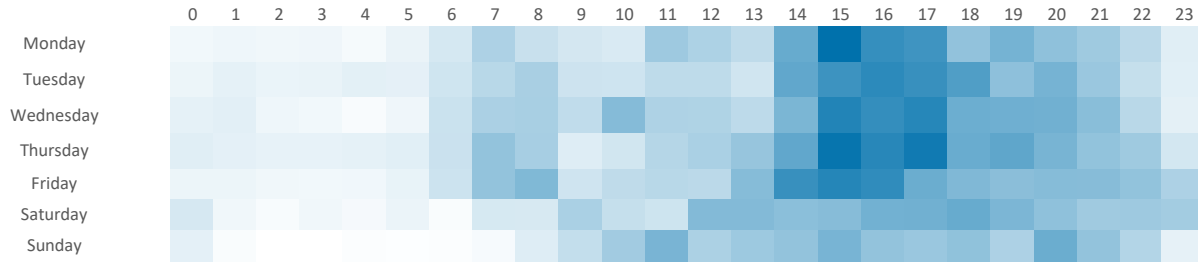

Spend by Polaris

GB %

Average Transaction Values (£) by Polaris

Spend by Month

Time of Day/Day of Week

Time of day and day of week busyness from within a 60m radius of the pub calculated using GPS data

Index by Month

Seasonality of footfall from within 60m of the pub. Over 100 index indicates it is busier than average

Distance from Home

Illustrates how far those seen within 60m of the pub have travelled from their home location to get there