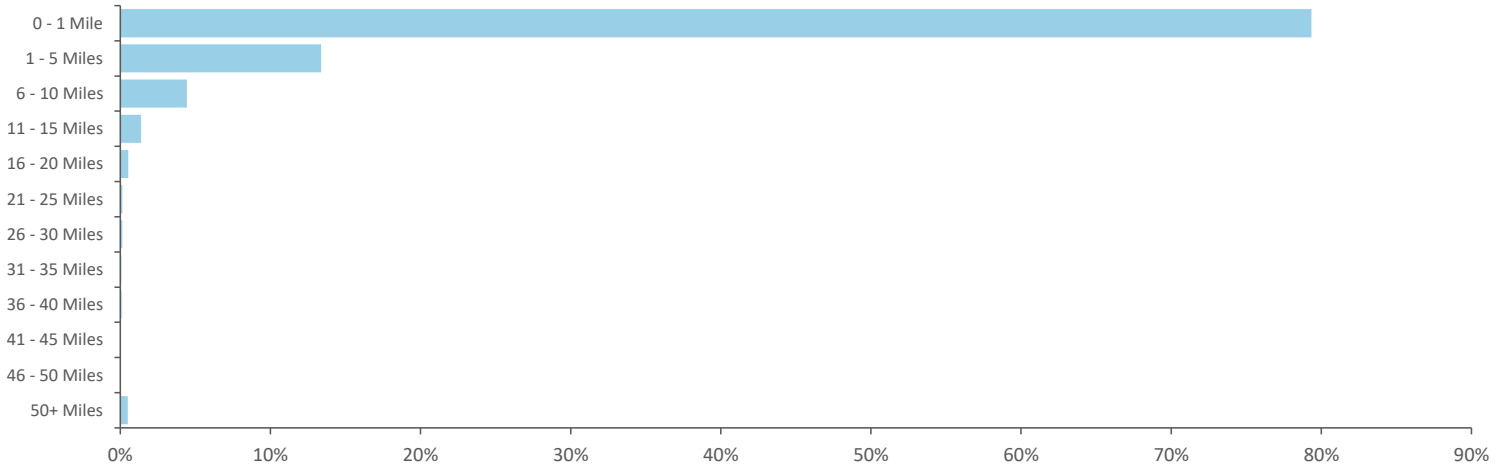

Seasonality of footfall from within 60m of the pub. Over 100 index indicates it is busier than average

Distance from Home

Illustrates how far those seen within 60m of the pub have travelled from their home location to get there