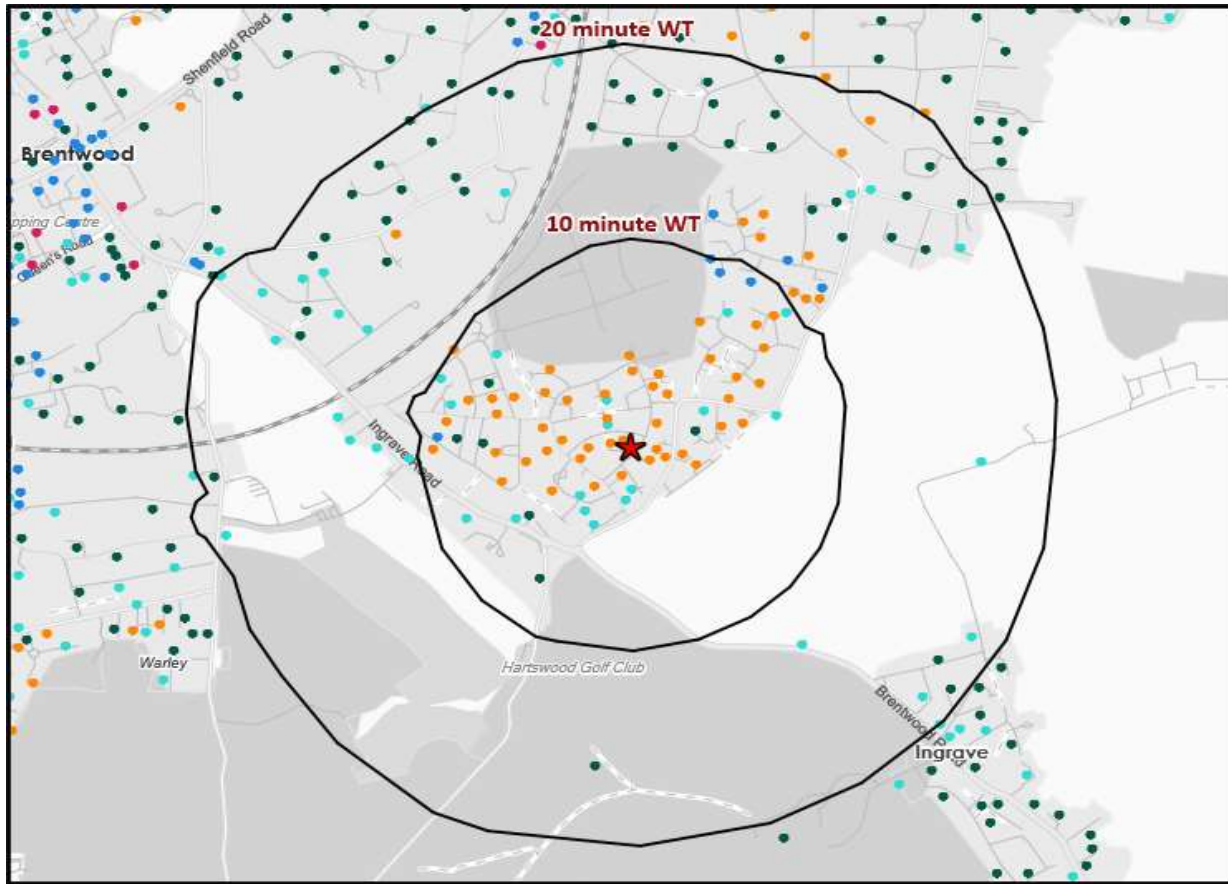

*WT= Walktime, **DT= Drivetime

		Catchment Size (Counts)			Index vs GB Average		
		10 min WT*	20 min WT*	20 min DT**	10 min WT*	20 min WT*	20 min DT**
Population		3,309	7,292	378,665	63	50	100
Adults 18+		2,507	5,721	291,119	58	32	97
Competition Pubs		1	1	199	7	3	55
Adults 18+ per Competition Pub		2,507	5,721	1,463	304	693	177
% Adults Likely to Drink		82.2%	84.5%	83.3%	100	102	101
Affluence	Low	17.3%	8.2%	16.0%	67	32	62
	Medium	48.5%	28.2%	39.5%	123	72	100
	High	34.2%	63.5%	43.6%	102	189	130
*Affluence does not include Not Private Households							
Age Profile	18-24	202	460	25,825	75	78	84
	25-34	462	839	48,917	105	87	97
	35-44	469	909	51,739	110	97	106
	45-64	846	2,066	96,085	100	111	99
	65+	528	1,447	68,553	83	104	95

Population & Adults 18+ index is based on all pubs

		Catchment Size (Counts)			Index vs GB Average		
		10 min WT*	20 min WT*	20 min DT**	10 min WT*	20 min WT*	20 min DT**
Gender	Male	1,528 (46%)	3,442 (47%)	183,869 (49%)	93	95	98
	Female	1,781 (54%)	3,850 (53%)	194,796 (51%)	106	104	102
Economic Status (16-74)	Employed: Full-time	1,020 (43%)	2,246 (43%)	115,711 (44%)	104	104	105
	Employed: Part-time	302 (13%)	655 (13%)	35,497 (13%)	99	97	103
	Self employed	302 (13%)	628 (12%)	27,938 (11%)	134	126	110
	Unemployed	63 (3%)	108 (2%)	6,232 (2%)	113	87	99
	Retired	279 (12%)	747 (14%)	36,926 (14%)	86	104	101
	Other	388 (16%)	828 (16%)	43,326 (16%)	84	81	83
Total Worker Count		212	825	158,636			

See the Glossary page for further information on the above variables

- Pub Sites
- Catchment
- Polaris Segments**
- Young Adult - Showing I Care
- Young Adult - Showing I'm Cool
- Midlife - Young Kids
- Midlife - Carefree
- Mature