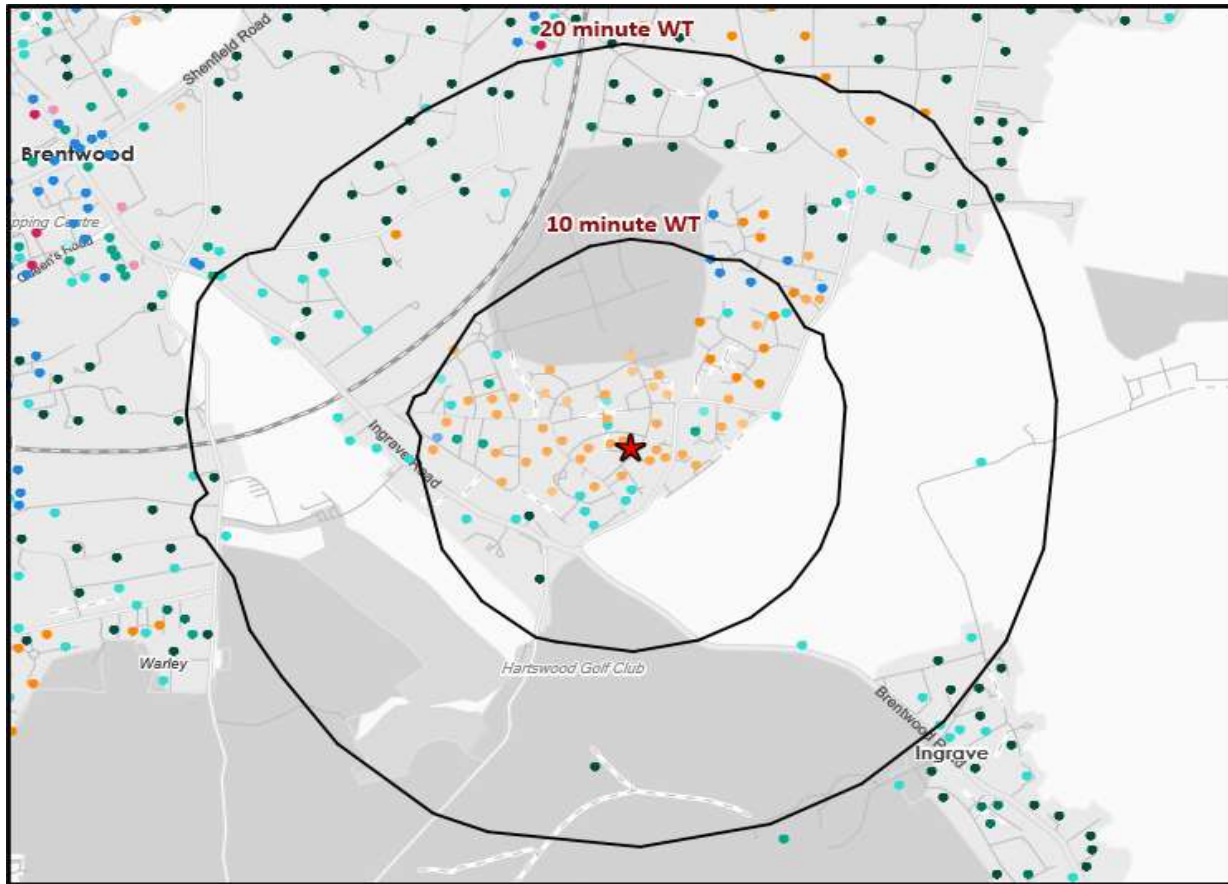

Population & Adults 18+ index is based on all pubs

		Catchment Size (Counts)			Index vs GB Average		
		10 min WT*	20 min WT*	20 min DT**	10 min WT*	20 min WT*	20 min DT**
Gender	Male	1,528 (46%)	3,442 (47%)	183,869 (49%)	93	95	98
	Female	1,781 (54%)	3,850 (53%)	194,796 (51%)	106	104	102
Economic Status (16-74)	Employed: Full-time	1,020 (43%)	2,246 (43%)	115,711 (44%)	104	104	105
	Employed: Part-time	302 (13%)	655 (13%)	35,497 (13%)	99	97	103
	Self employed	302 (13%)	628 (12%)	27,938 (11%)	134	126	110
	Unemployed	63 (3%)	108 (2%)	6,232 (2%)	113	87	99
	Retired	279 (12%)	747 (14%)	36,926 (14%)	86	104	101
	Other	388 (16%)	828 (16%)	43,326 (16%)	84	81	83
Total Worker Count		212	825	158,636			

See the Glossary page for further information on the above variables

- Pub Sites
- Catchment
- Polaris Segments**
- Young Adult - Showing I Care
- Young Adult - Showing I'm Cool
- Midlife - Young Kids
- Midlife - Carefree
- Mature

Polaris Profile by Catchment

*WT= Walktime, **DT= Drivetime

Polaris Segment	Population Count			Index vs GB average		
	10 min WT*	20 min WT*	20 min DT**	10 min WT*	20 min WT*	20 min DT**
Young Adult - Showing I Care	0	0	7,581	0	0	29
Young Adult - Showing I'm Cool	37	413	25,696	16	78	96
Midlife - Young Kids	1,747	2,374	105,382	222	132	115
Midlife - Carefree	565	1,189	67,907	107	99	111
Mature	158	1,745	82,136	23	109	101
Not Private Households	0	0	2,417	0	0	58
Total	2,507	5,721	291,119			

Polaris Summary - Chough Brentwood

© 2023 CACI Limited and all other applicable third party notices (Acorn) can be found at www.caci.co.uk/copyrightnotices.pdf
Data Source © 2020 TomTom

 Pub Sites

- Pub Sites
- Catchment
- Polaris Plus Segments**
- Young Adult - Showing I Care
 - Low
 - Medium
 - High
- Young Adult - Showing I'm Cool
 - Low
 - Medium
 - High
- Midlife - Young Kids
 - Low
 - Medium
 - High
- Midlife - Carefree
 - Low
 - Medium
 - High
- Mature
 - Low
 - Medium
 - High