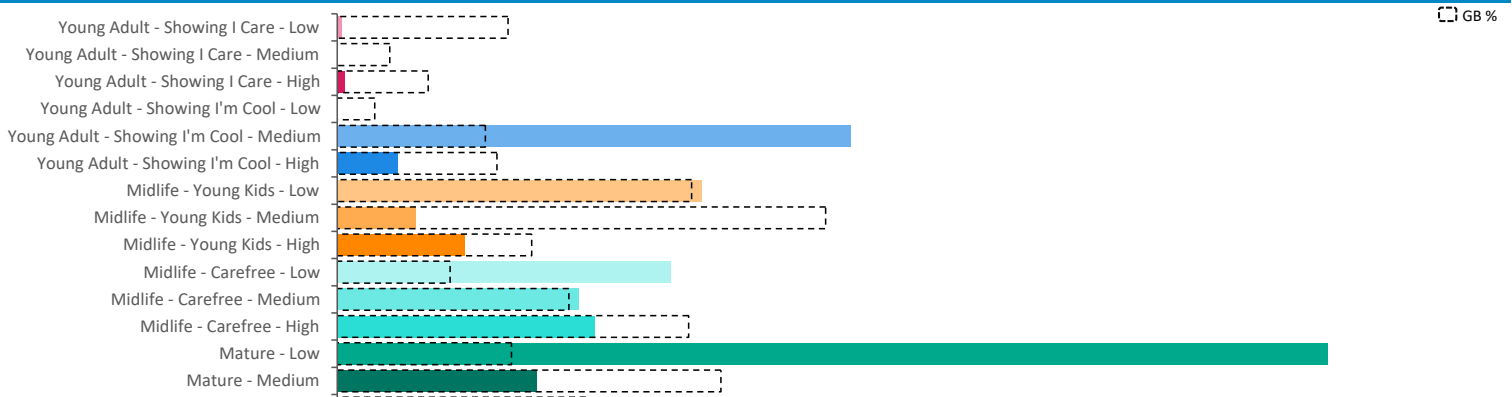

Polaris Plus Profile