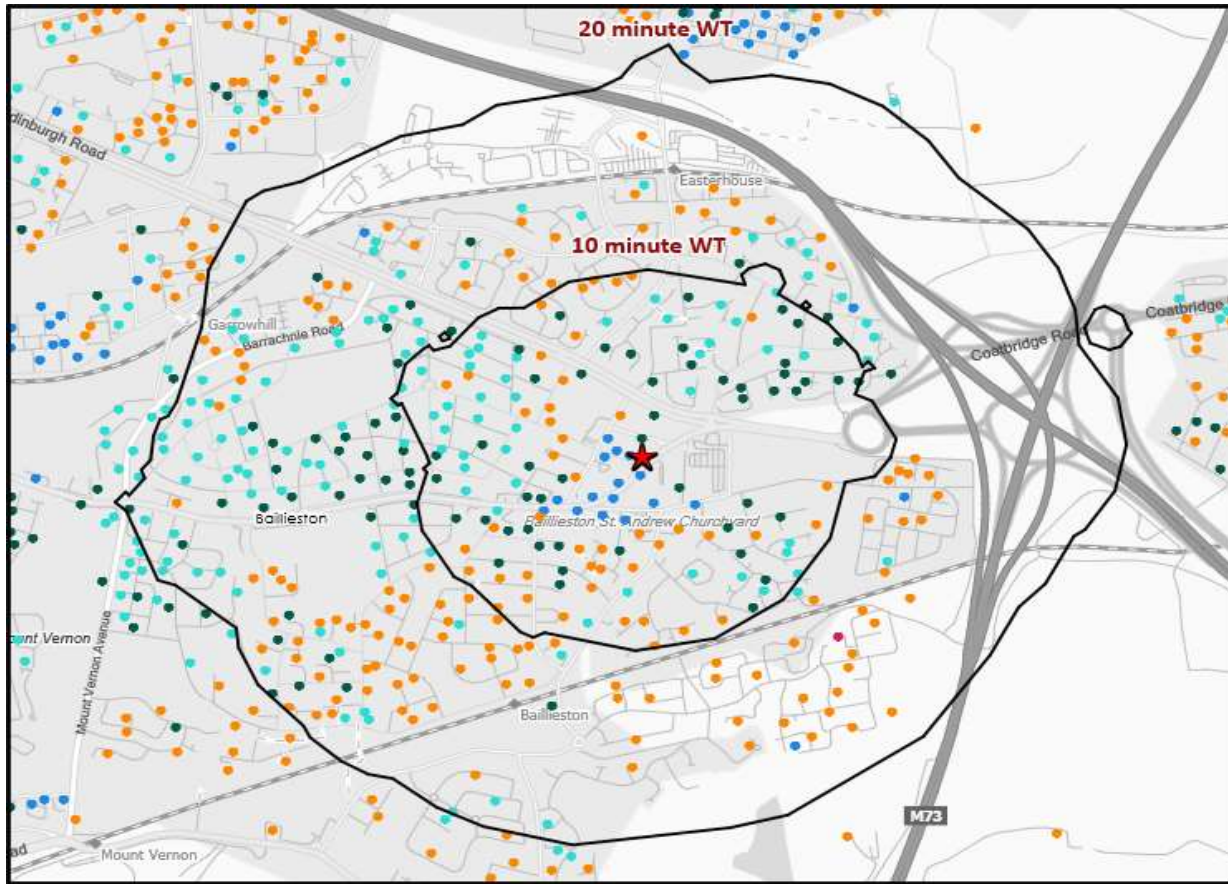

*WT= Walktime, **DT= Drivetime

		Catchment Size (Counts)			Index vs GB Average		
		10 min WT*	20 min WT*	20 min DT**	10 min WT*	20 min WT*	20 min DT**
Population		5,884	16,587	1,123,862	111	114	296
Adults 18+		5,015	13,546	916,761	115	76	307
Competition Pubs		7	9	1,029	47	28	284
Adults 18+ per Competition Pub		716	1,505	891	87	182	108
% Adults Likely to Drink		82.0%	82.8%	81.6%	99	100	99
Affluence	Low	27.6%	24.1%	45.7%	107	94	178
	Medium	56.9%	44.7%	28.1%	145	114	71
	High	12.9%	30.2%	25.0%	38	90	75
Age Profile	18-24	372	1,017	102,804	78	76	113
	25-34	909	2,592	185,534	116	118	124
	35-44	600	2,097	155,375	79	98	107
	45-64	1,749	4,935	287,061	116	116	100
	65+	1,385	2,905	185,987	123	92	87

Population & Adults 18+ index is based on all pubs

*Affluence does not include Not Private Households

		Catchment Size (Counts)			Index vs GB Average		
		10 min WT*	20 min WT*	20 min DT**	10 min WT*	20 min WT*	20 min DT**
Gender	Male	2,763 (47%)	7,920 (48%)	549,042 (49%)	95	97	99
	Female	3,121 (53%)	8,667 (52%)	574,820 (51%)	105	103	101
Economic Status (16-74)	Employed: Full-time	1,915 (42%)	5,758 (46%)	359,385 (42%)	102	110	101
	Employed: Part-time	581 (13%)	1,642 (13%)	99,476 (12%)	99	100	89
	Self employed	243 (5%)	802 (6%)	49,735 (6%)	56	66	61
	Unemployed	104 (2%)	282 (2%)	28,443 (3%)	97	94	140
	Retired	738 (16%)	1,679 (13%)	112,465 (13%)	119	96	95
	Other	936 (21%)	2,469 (20%)	207,951 (24%)	105	99	123
Total Worker Count		2,096	4,001	551,355			

See the Glossary page for further information on the above variables

- Pub Sites
- Catchment
- Polaris Segments**
- Young Adult - Showing I Care
- Young Adult - Showing I'm Cool
- Midlife - Young Kids
- Midlife - Carefree
- Mature

Time of day and day of week busyness from within a 60m radius of the pub calculated using GPS data

Index by Month

Seasonality of footfall from within 60m of the pub. Over 100 index indicates it is busier than average