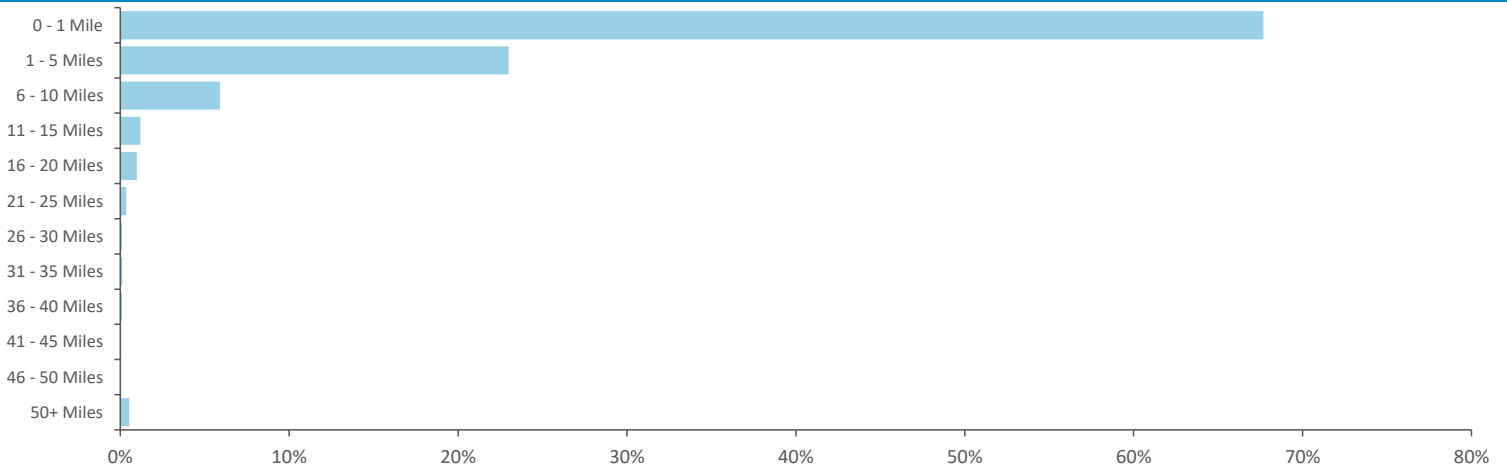

Distance from Home

Illustrates how far those seen within 60m of the pub have travelled from their home location to get there