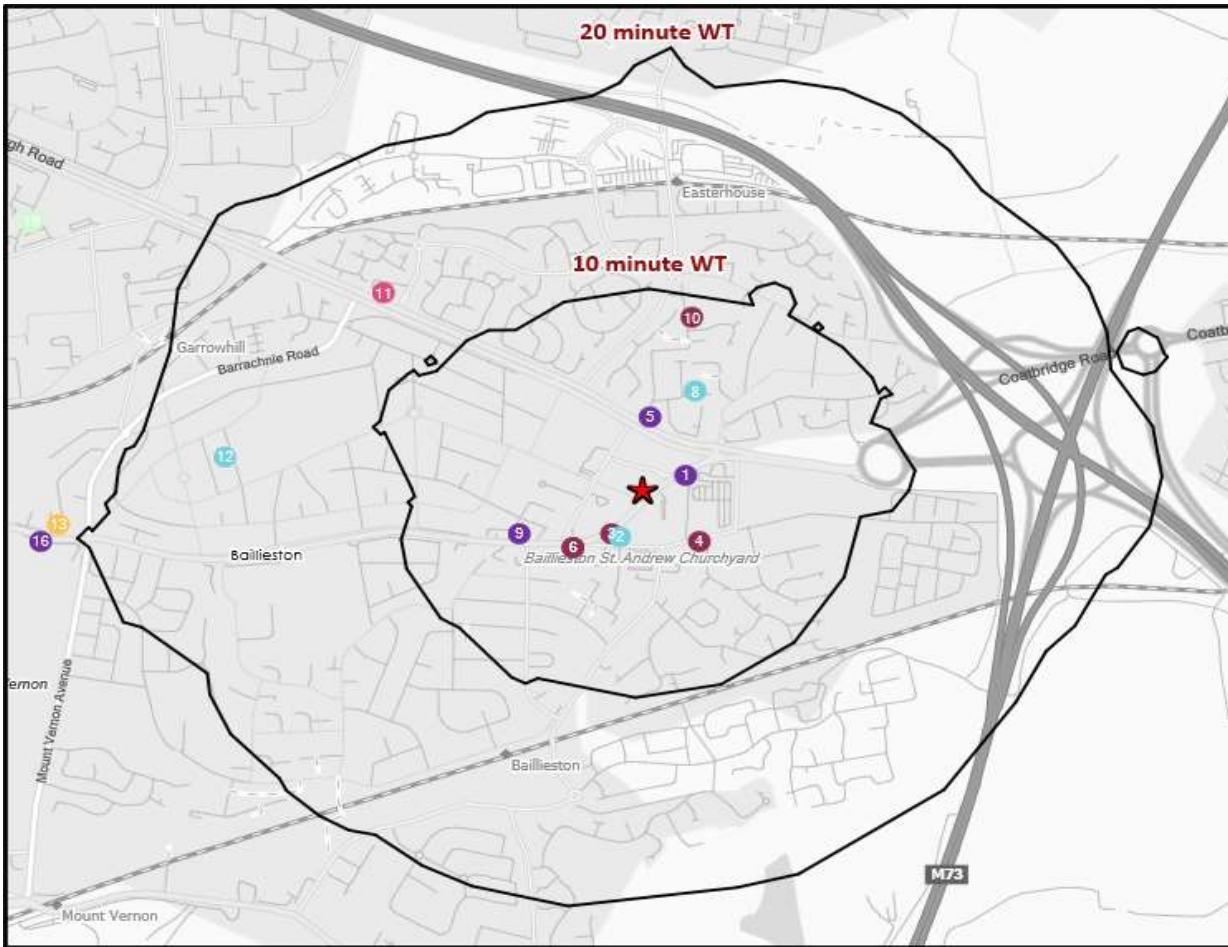

Time of day and day of week busyness from within a 60m radius of the pub calculated using GPS data

Index by Month

Seasonality of footfall from within 60m of the pub. Over 100 index indicates it is busier than average

Distance from Home

Illustrates how far those seen within 60m of the pub have travelled from their home location to get there

Polaris Plus Profile

Mobile Data Summary - Rhinesdale Tavern Ballieston

© 2023 CACI Limited and all other applicable third party notices (©2022, Digital Envoy. All Rights Reserved) can be found at www.caci.co.uk/copyrightnotices.pdf

Time of Day/Day of Week

Polaris profile of people passing within 60m of the pub, these represent the potential customers walking past the door

- Pub Sites
- Catchment
- CGA Licensed Premises**
- ABOS
- Casual Dining
- Circuit Bar
- Clubland
- Community Pub
- Craft Led
- Family Pub Dining
- GPGF
- High Street Pub
- Hotel
- Large Venue
- Night Club
- Premium Local
- Restaurants
- Sports Clubs