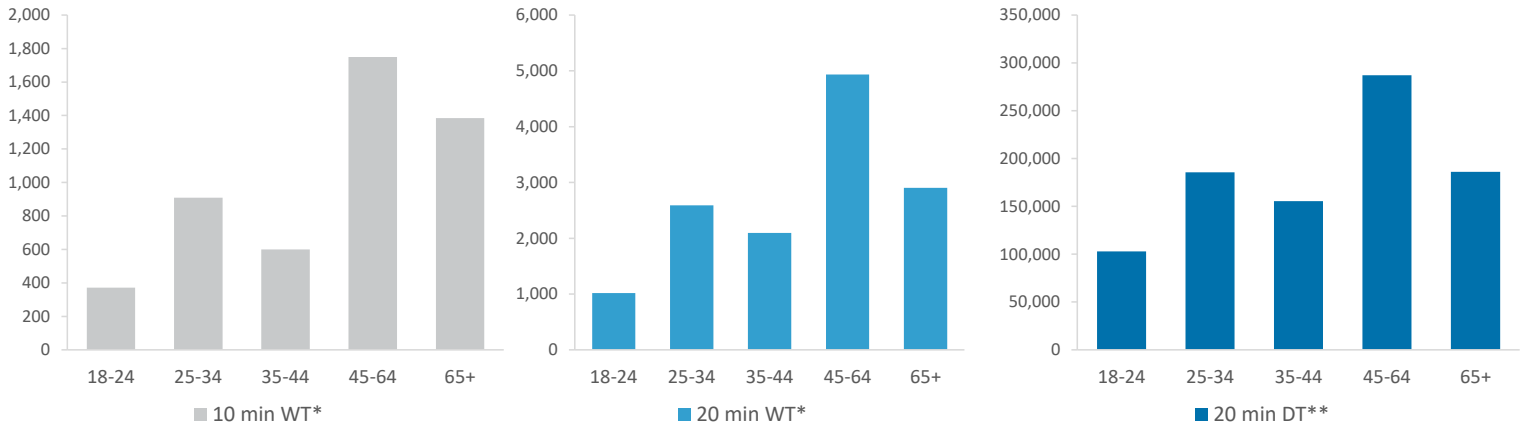

*WT= Walktime, **DT= Drivetime

		Catchment Size (Counts)			Index vs GB Average		
		10 min WT*	20 min WT*	20 min DT**	10 min WT*	20 min WT*	20 min DT**
Population		5,884	16,587	1,123,862	111	114	296
Adults 18+		5,015	13,546	916,761	115	76	307
Competition Pubs		7	9	1,029	47	28	284
Adults 18+ per Competition Pub		716	1,505	891	87	182	108
% Adults Likely to Drink		82.0%	82.8%	81.6%	99	100	99
Affluence	Low	27.6%	24.1%	45.7%	107	94	178
	Medium	56.9%	44.7%	28.1%	145	114	71
	High	12.9%	30.2%	25.0%	38	90	75
Age Profile	18-24	372	1,017	102,804	78	76	113
	25-34	909	2,592	185,534	116	118	124
	35-44	600	2,097	155,375	79	98	107
	45-64	1,749	4,935	287,061	116	116	100
	65+	1,385	2,905	185,987	123	92	87

Population & Adults 18+ index is based on all pubs

*Affluence does not include Not Private Households

		Catchment Size (Counts)			Index vs GB Average		
		10 min WT*	20 min WT*	20 min DT**	10 min WT*	20 min WT*	20 min DT**
Gender	Male	2,763 (47%)	7,920 (48%)	549,042 (49%)	95	97	99
	Female	3,121 (53%)	8,667 (52%)	574,820 (51%)	105	103	101
Economic Status (16-74)	Employed: Full-time	1,915 (42%)	5,758 (46%)	359,385 (42%)	102	110	101
	Employed: Part-time	581 (13%)	1,642 (13%)	99,476 (12%)	99	100	89
	Self employed	243 (5%)	802 (6%)	49,735 (6%)	56	66	61
	Unemployed	104 (2%)	282 (2%)	28,443 (3%)	97	94	140
	Retired	738 (16%)	1,679 (13%)	112,465 (13%)	119	96	95
	Other	936 (21%)	2,469 (20%)	207,951 (24%)	105	99	123
Total Worker Count		2,096	4,001	551,355			