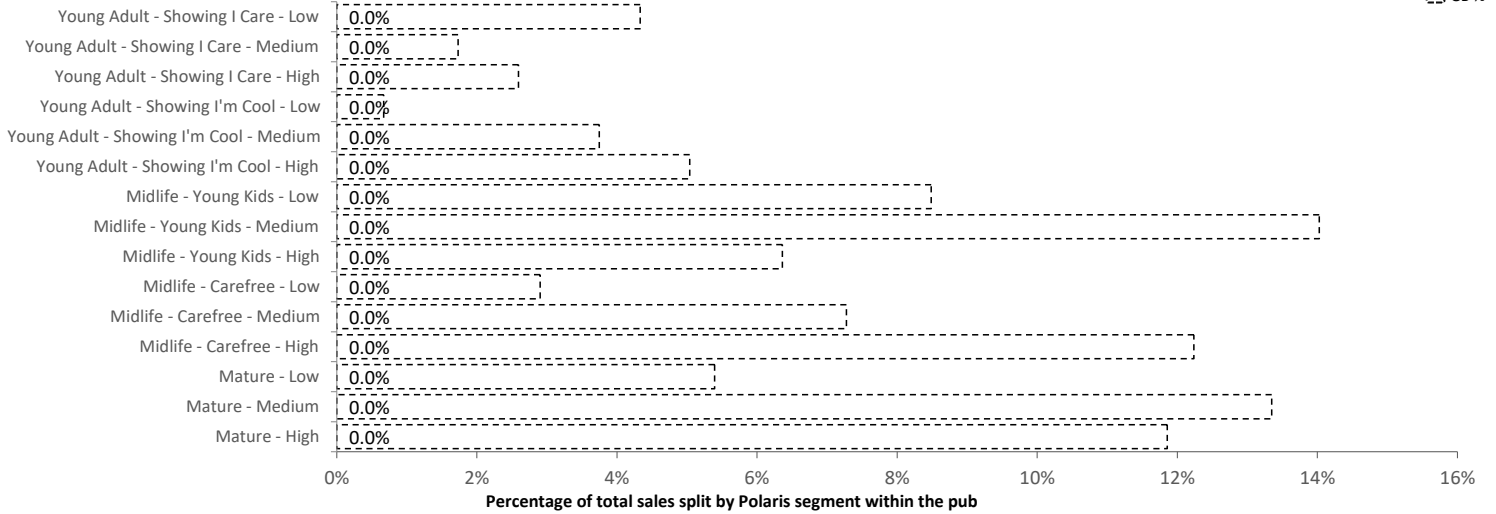

Spend by Polaris

GB %