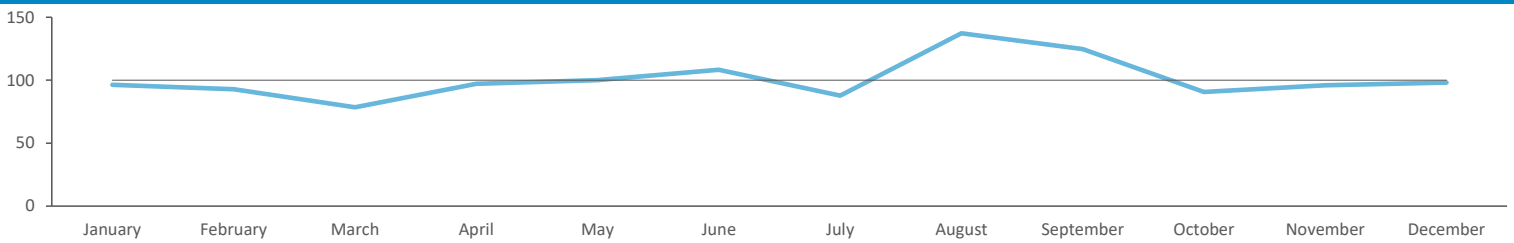

5,015

13,546

916,761

Spend by Polaris

GB %

Average Transaction Values (£) by Polaris

Spend by Month

Time of Day/Day of Week

Time of day and day of week busyness from within a 60m radius of the pub calculated using GPS data

Index by Month

Seasonality of footfall from within 60m of the pub. Over 100 index indicates it is busier than average