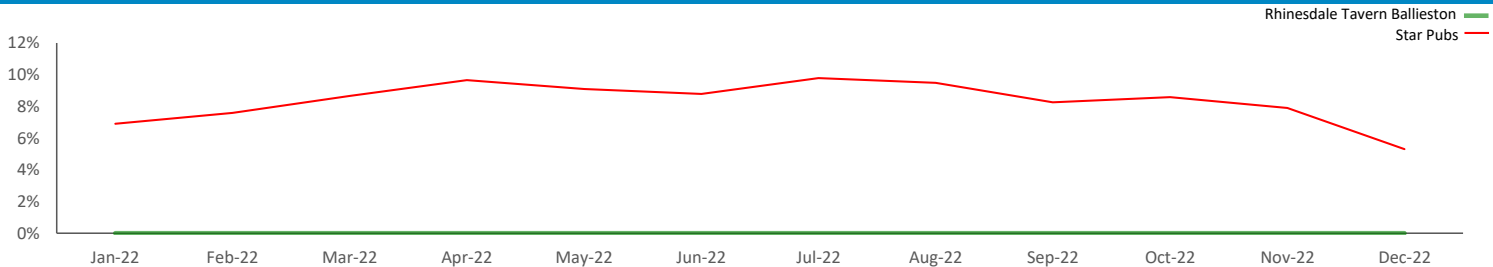

Spend by Month