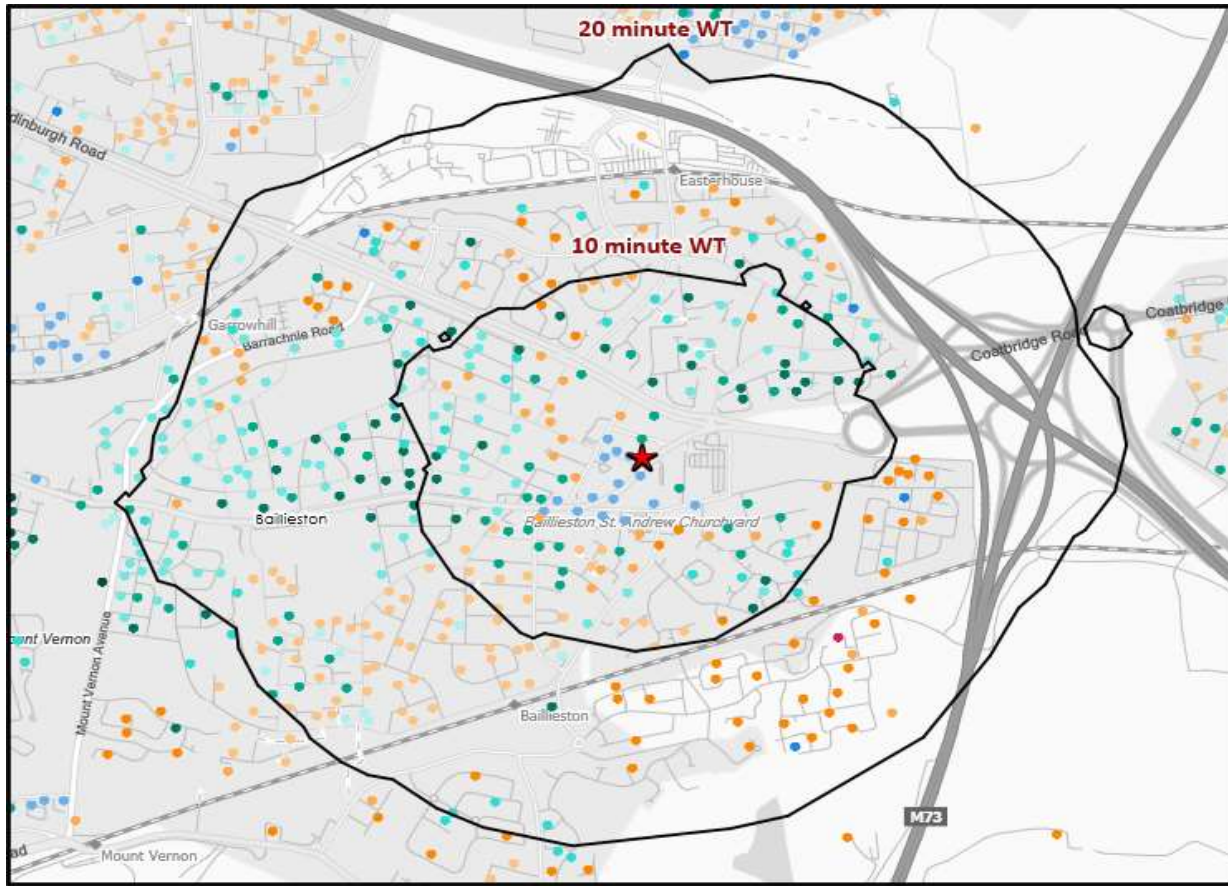

Polaris Plus Profile by Catchment

*WT= Walktime, **DT= Drivetime

Polaris Plus Segment	Population Count			Index vs GB average		
	10 min WT*	20 min WT*	20 min DT**	10 min WT*	20 min WT*	20 min DT**
Young Adult - Showing I Care						
Low	0	0	77,195	0	0	201
Medium	0	0	2,884	0	0	23
High	0	42	5,507	0	9	18
Young Adult - Showing I'm Cool						
Low	0	0	354	0	0	4
Medium	417	417	54,894	225	83	162
High	0	56	74,515	0	9	182
Midlife - Young Kids						
Low	466	1,813	146,592	84	120	144
Medium	895	2,013	112,369	120	100	82
High	119	2,228	61,612	44	305	125
Midlife - Carefree						
Low	0	189	93,286	0	41	299
Medium	1,126	2,574	39,069	334	283	63
High	528	1,771	71,702	96	120	72
Mature						
Low	917	1,263	101,862	308	157	187
Medium	415	1,048	48,175	65	61	42
High	0	0	15,942	0	0	19
Not Private Households	132	132	10,803	183	68	82