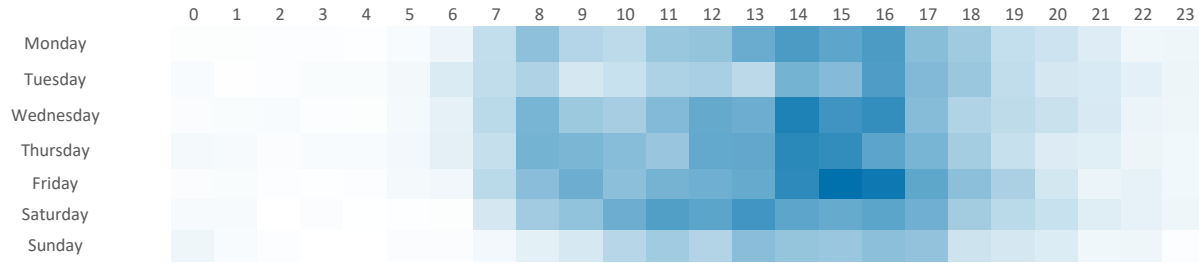

Time of day and day of week busyness from within a 60m radius of the pub calculated using GPS data

Index by Month

Seasonality of footfall from within 60m of the pub. Over 100 index indicates it is busier than average