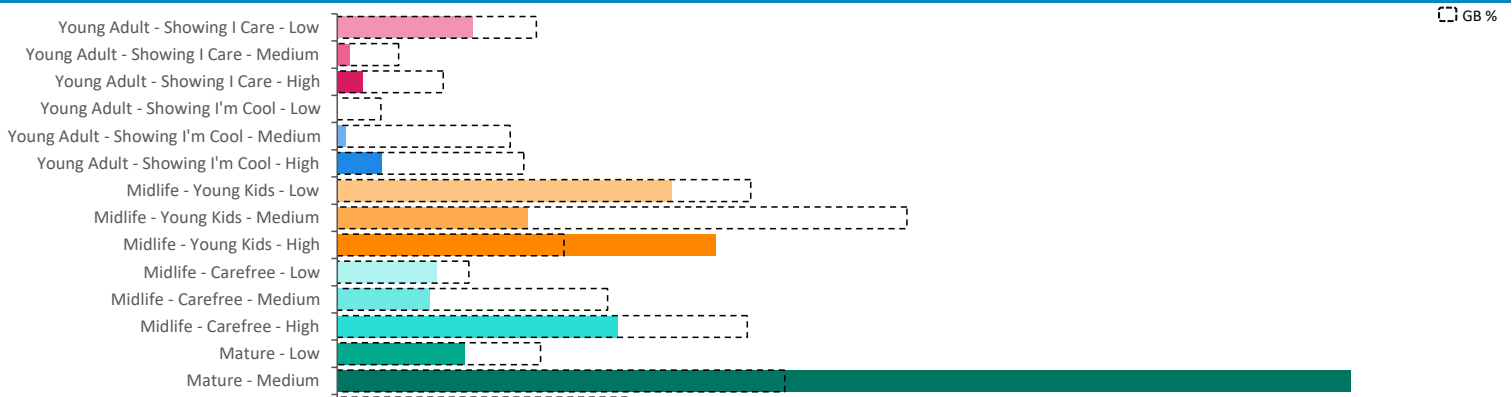

Polaris Plus Profile