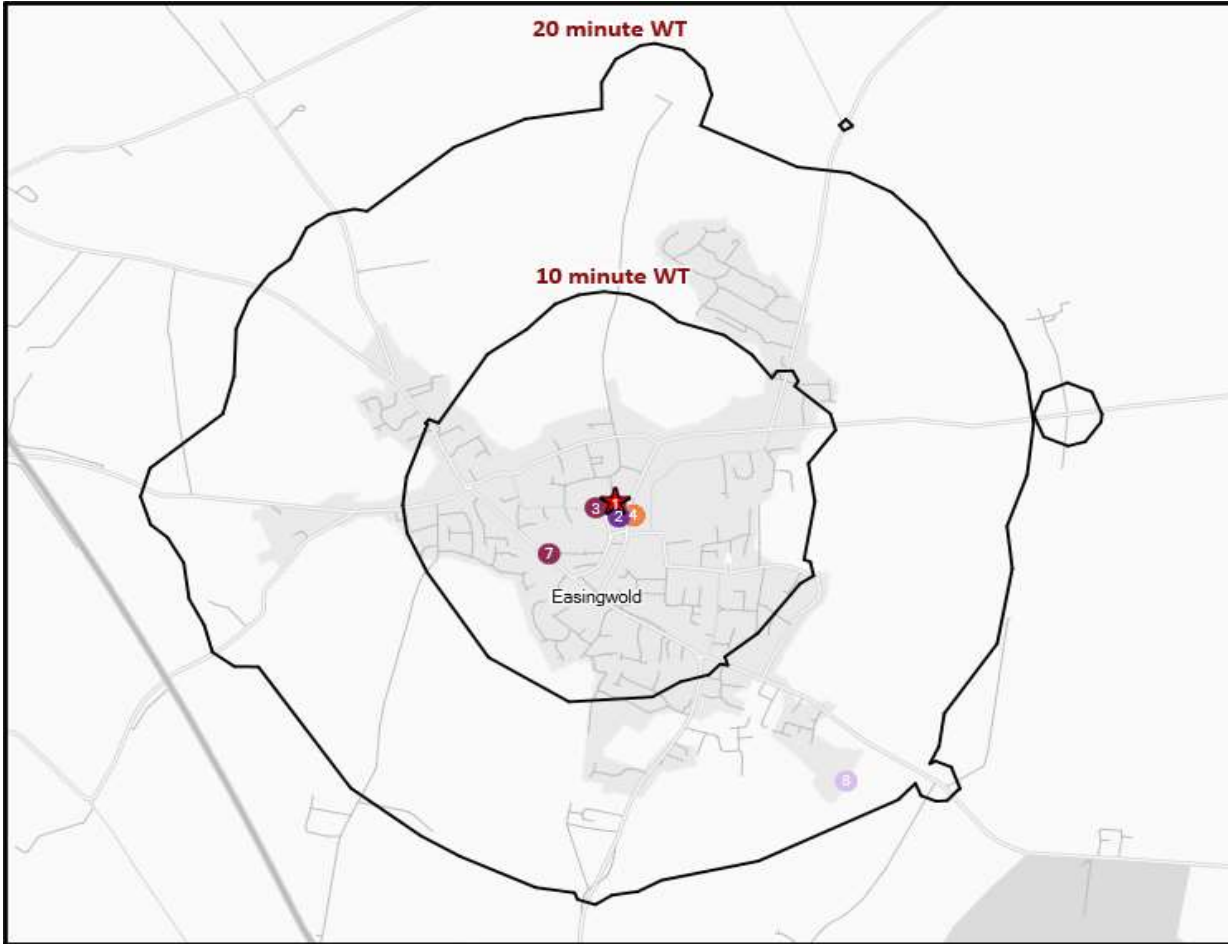

Distance from Home

Illustrates how far those seen within 60m of the pub have travelled from their home location to get there

Polaris Plus Profile

Mobile Data Summary - Angel Hotel Easingwold

© 2023 CACI Limited and all other applicable third party notices (©2022, Digital Envoy. All Rights Reserved) can be found at www.caci.co.uk/copyrightnotices.pdf

Time of Day/Day of Week

Polaris profile of people passing within 60m of the pub, these represent the potential customers walking past the door

- ★ Pub Sites
- N Catchment
- CGA Licensed Premises**
- ABOS
- Casual Dining
- Circuit Bar
- Clubland
- Community Pub
- Craft Led
- Family Pub Dining
- GPGF
- High Street Pub
- Hotel
- Large Venue
- Night Club
- Premium Local
- Restaurants
- Sports Clubs

Nearest 20 Pubs

Ref.	Name	Postcode	Operator	Segment	Distance (miles)
1	Angel Hotel	YO61 3AA	Star Pubs & Bars	Premium Local	0.0
2	Tea Hee	YO61 3AB	Independent Free	Restaurants	0.0
3	Commercial	YO61 3AN	Stonegate Pub Company	Premium Local	0.0
4	Galtres Centre	YO61 3AD	Independent Free	Sports Clubs	0.0
4	York Hotel	YO61 3AD	Stonegate Pub Company	Premium Local	0.0
4	George Hotel	YO61 3AD	Independent Free	Hotel	0.0
7	New Inn	YO61 3HT	*Other Small Retail Groups	Premium Local	0.2
8	Easingwold Golf Club	YO61 3ET	Independent Free	Sports Clubs	0.7
9	Jaipur Spice	YO61 3PG	Independent Free	Restaurants	1.2