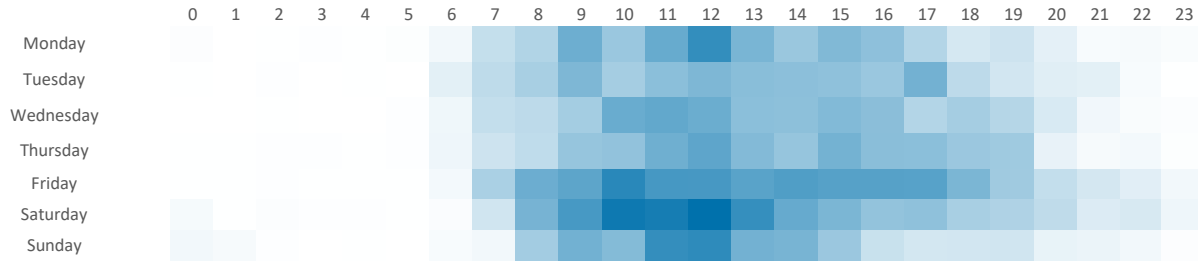

GB %

Average Transaction Values (£) by Polaris

Spend by Month

Time of Day/Day of Week

Time of day and day of week busyness from within a 60m radius of the pub calculated using GPS data

Index by Month

Seasonality of footfall from within 60m of the pub. Over 100 index indicates it is busier than average

Distance from Home

Illustrates how far those seen within 60m of the pub have travelled from their home location to get there

Polaris Plus Profile

Mobile Data Summary - Angel Hotel Easingwold

© 2023 CACI Limited and all other applicable third party notices (©2022, Digital Envoy. All Rights Reserved) can be found at www.caci.co.uk/copyrightnotices.pdf