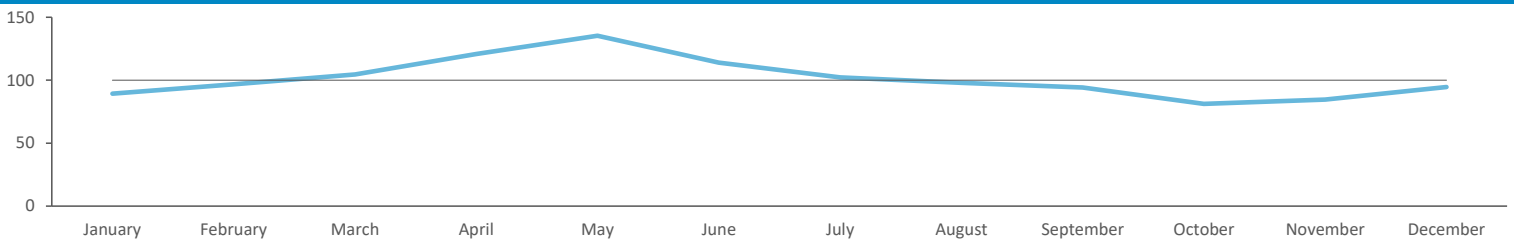

GB %

Average Transaction Values (£) by Polaris

Spend by Month

Time of Day/Day of Week

Time of day and day of week busyness from within a 60m radius of the pub calculated using GPS data

Index by Month

Seasonality of footfall from within 60m of the pub. Over 100 index indicates it is busier than average

Distance from Home

Illustrates how far those seen within 60m of the pub have travelled from their home location to get there

Polaris Plus Profile

Mobile Data Summary - Angel Hotel Easingwold

© 2023 CACI Limited and all other applicable third party notices (©2022, Digital Envoy. All Rights Reserved) can be found at www.caci.co.uk/copyrightnotices.pdf