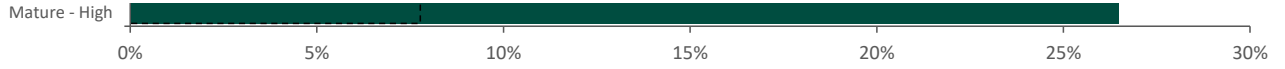

Mobile Data Summary - Angel Hotel Easingwold

© 2023 CACI Limited and all other applicable third party notices (©2022, Digital Envoy. All Rights Reserved) can be found at www.caci.co.uk/copyrightnotices.pdf

Time of Day/Day of Week

Polaris profile of people passing within 60m of the pub, these represent the potential customers walking past the door