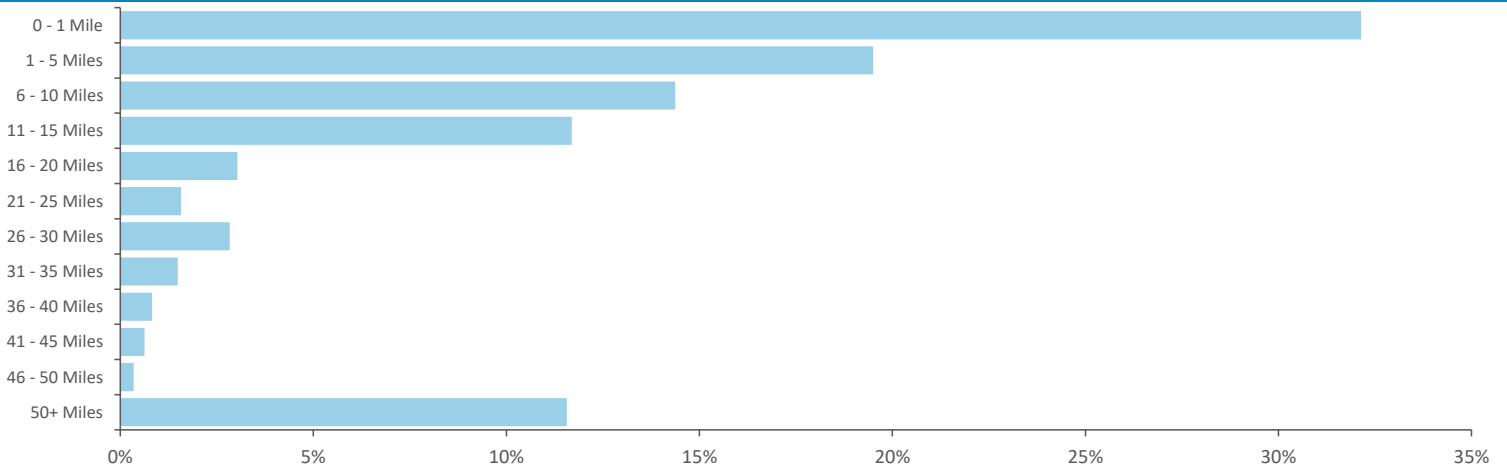

Distance from Home

Illustrates how far those seen within 60m of the pub have travelled from their home location to get there