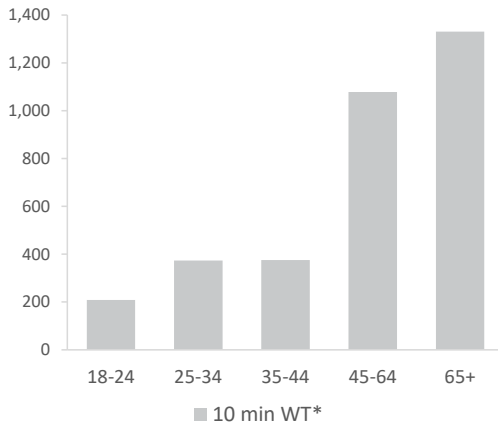

■ Over GB Average
■ Around GB Average
■ Under GB Average

*WT= Walktime, **DT= Drivetime

	Catchment Size (Counts)			Index vs GB Average		
	10 min WT*	20 min WT*	20 min DT**	10 min WT*	20 min WT*	20 min DT**
Population	4,045	5,337	23,000	76	37	6
Population & Adults 18+ index is based on all pubs						
Adults 18+	3,367	4,431	18,932	77	25	6
Competition Pubs	4	4	45	27	13	12
Adults 18+ per Competition Pub	842	1,108	421	102	134	51
% Adults Likely to Drink	83.4%	84.2%	85.2%	101	102	103

Affluence	Low	20.0%	15.2%	8.1%	78	59	32
	Medium	40.2%	36.1%	32.7%	102	92	83
	High	39.4%	48.4%	57.7%	118	144	172

*Affluence does not include Not Private Households

Age Profile	18-24	209	266	1,209	64	61	65
	25-34	373	502	2,004	69	71	66
	35-44	376	492	2,275	72	72	77
	45-64	1,078	1,503	7,329	104	110	125
	65+	1,331	1,668	6,115	172	164	139

	Catchment Size (Counts)			Index vs GB Average			
	10 min WT*	20 min WT*	20 min DT**	10 min WT*	20 min WT*	20 min DT**	
Gender							
	Male	1,813 (45%)	2,460 (46%)	11,115 (48%)	91	93	98
	Female	2,232 (55%)	2,877 (54%)	11,885 (52%)	109	107	102
Economic Status (16-74)							
	Employed: Full-time	1,132 (42%)	1,505 (41%)	6,521 (40%)	100	99	95
	Employed: Part-time	386 (14%)	515 (14%)	2,312 (14%)	109	108	108
	Self employed	310 (11%)	469 (13%)	2,606 (16%)	120	134	166
	Unemployed	27 (1%)	34 (1%)	148 (1%)	42	39	38
	Retired	564 (21%)	748 (20%)	3,051 (19%)	151	148	134
	Other	295 (11%)	393 (11%)	1,845 (11%)	55	54	57
Total Worker Count		2,748	3,450	10,233			