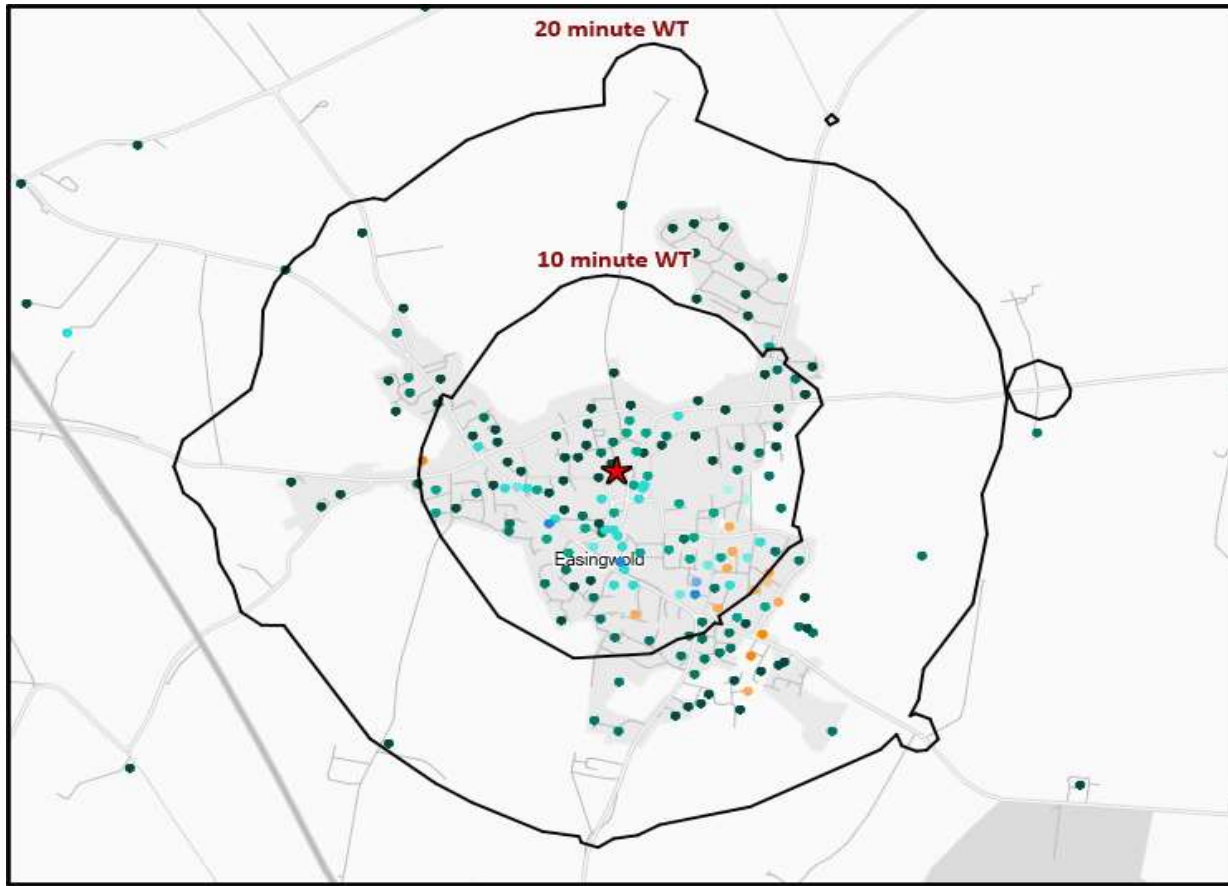

Polaris Plus Profile by Catchment

*WT= Walktime, **DT= Drivetime

Polaris Plus Segment	Population Count			Index vs GB average		
	10 min WT*	20 min WT*	20 min DT**	10 min WT*	20 min WT*	20 min DT**
Young Adult - Showing I Care						
Low	0	0	6	0	0	1
Medium	0	0	0	0	0	0
High	0	0	0	0	0	0
Young Adult - Showing I'm Cool						
Low	0	0	0	0	0	0
Medium	20	20	145	16	12	21
High	48	48	212	32	24	25
Midlife - Young Kids						
Low	19	19	224	5	4	11
Medium	266	266	1,426	53	40	50
High	40	53	307	22	22	30
Midlife - Carefree						
Low	70	70	282	61	46	44
Medium	131	131	420	58	44	33
High	381	388	1,455	104	80	70
Mature						
Low	583	583	1,023	292	222	91
Medium	935	1,183	4,207	219	211	176
High	858	1,654	8,942	272	398	503
Not Private Households	16	16	283	33	25	104