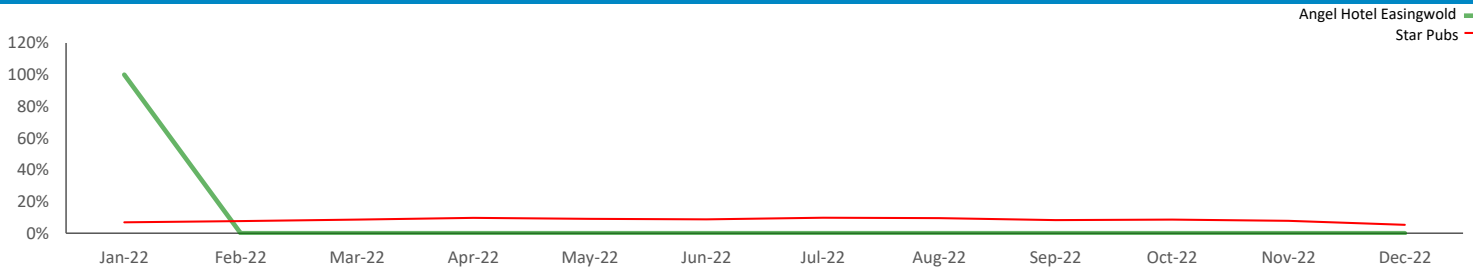

GB %

Average Transaction Values (£) by Polaris

Spend by Month

Time of Day/Day of Week

Time of day and day of week busyness from within a 60m radius of the pub calculated using GPS data

Index by Month

Seasonality of footfall from within 60m of the pub. Over 100 index indicates it is busier than average