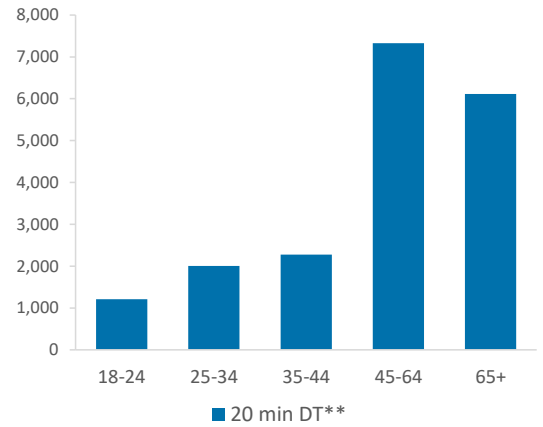

■ Over GB Average
■ Around GB Average
■ Under GB Average

*WT= Walktime, **DT= Drivetime

	Catchment Size (Counts)			Index vs GB Average		
	10 min WT*	20 min WT*	20 min DT**	10 min WT*	20 min WT*	20 min DT**
Population	4,045	5,337	23,000	76	37	6
Population & Adults 18+ index is based on all pubs						
Adults 18+	3,367	4,431	18,932	77	25	6
Competition Pubs	4	4	45	27	13	12
Adults 18+ per Competition Pub	842	1,108	421	102	134	51
% Adults Likely to Drink	83.4%	84.2%	85.2%	101	102	103

Affluence	Low	20.0%	15.2%	8.1%	78	59	32
	Medium	40.2%	36.1%	32.7%	102	92	83
	High	39.4%	48.4%	57.7%	118	144	172

*Affluence does not include Not Private Households

Age Profile	18-24	209	266	1,209	64	61	65
	25-34	373	502	2,004	69	71	66
	35-44	376	492	2,275	72	72	77
	45-64	1,078	1,503	7,329	104	110	125
	65+	1,331	1,668	6,115	172	164	139

	Catchment Size (Counts)			Index vs GB Average			
	10 min WT*	20 min WT*	20 min DT**	10 min WT*	20 min WT*	20 min DT**	
Gender							
	Male	1,813 (45%)	2,460 (46%)	11,115 (48%)	91	93	98
	Female	2,232 (55%)	2,877 (54%)	11,885 (52%)	109	107	102
Economic Status (16-74)							
	Employed: Full-time	1,132 (42%)	1,505 (41%)	6,521 (40%)	100	99	95
	Employed: Part-time	386 (14%)	515 (14%)	2,312 (14%)	109	108	108
	Self employed	310 (11%)	469 (13%)	2,606 (16%)	120	134	166
	Unemployed	27 (1%)	34 (1%)	148 (1%)	42	39	38
	Retired	564 (21%)	748 (20%)	3,051 (19%)	151	148	134
	Other	295 (11%)	393 (11%)	1,845 (11%)	55	54	57
Total Worker Count		2,748	3,450	10,233			