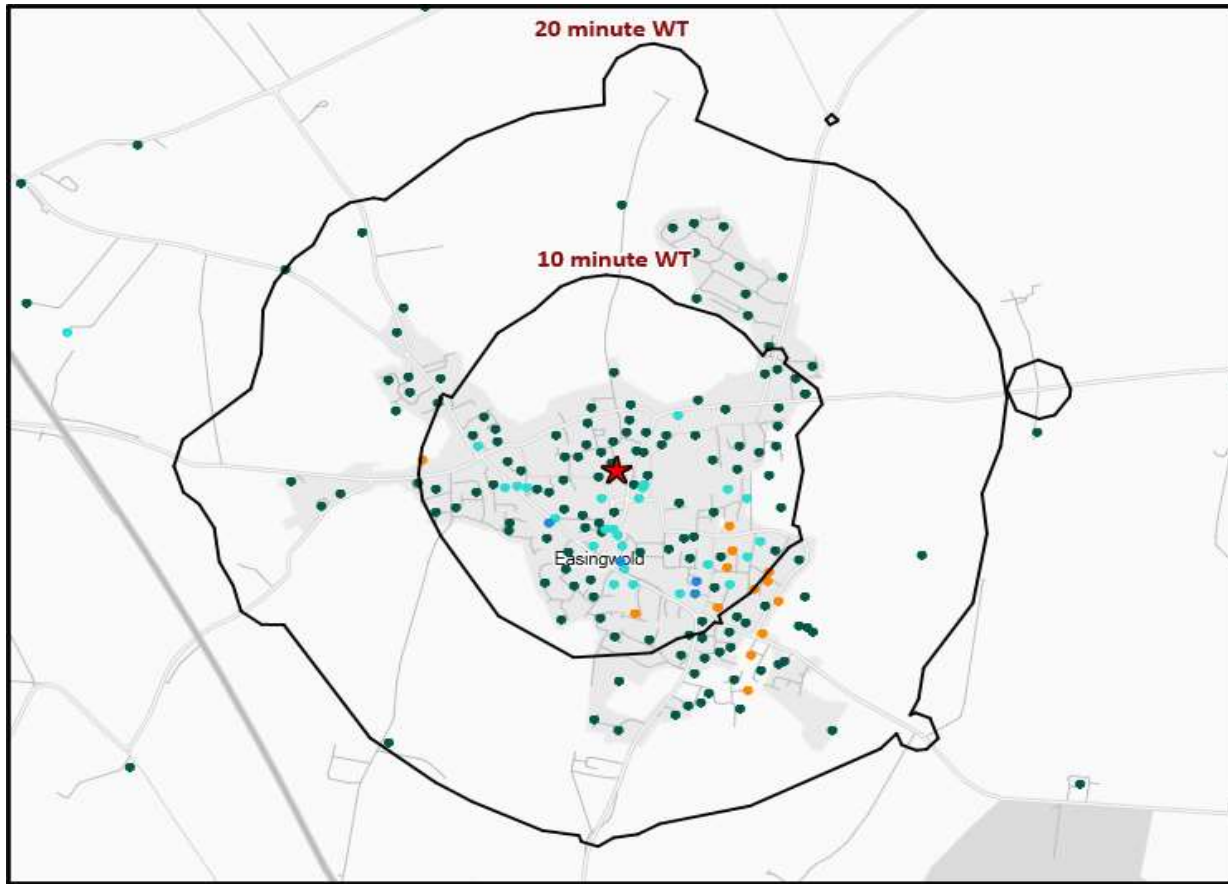

Polaris Profile by Catchment

*WT= Walktime, **DT= Drivetime

Polaris Segment	Population Count			Index vs GB average		
	10 min WT*	20 min WT*	20 min DT**	10 min WT*	20 min WT*	20 min DT**
Young Adult - Showing I Care	0	0	6	0	0	0
Young Adult - Showing I'm Cool	68	68	357	22	17	20
Midlife - Young Kids	325	338	1,957	31	24	33
Midlife - Carefree	582	589	2,157	82	63	54
Mature	2,376	3,420	14,172	252	276	268
Not Private Households	16	16	283	33	25	104
Total	3,367	4,431	18,932