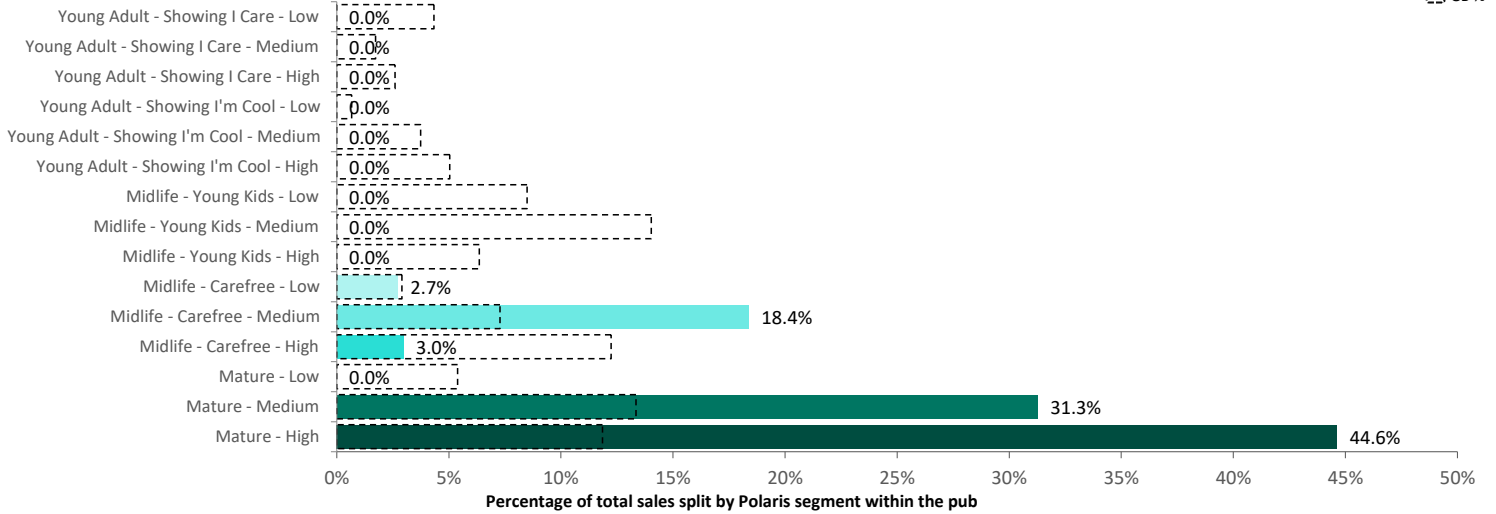

GB %

Average Transaction Values (£) by Polaris

Spend by Month

Time of Day/Day of Week

Time of day and day of week busyness from within a 60m radius of the pub calculated using GPS data

Index by Month

Seasonality of footfall from within 60m of the pub. Over 100 index indicates it is busier than average