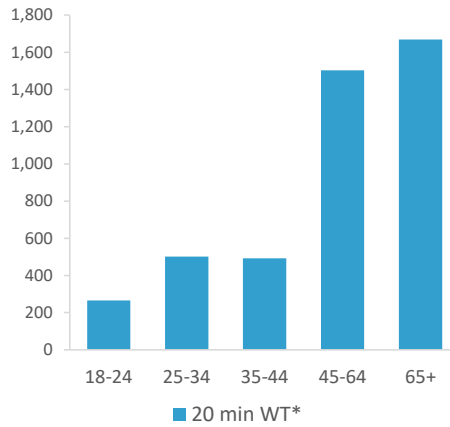

■ Over GB Average
■ Around GB Average
■ Under GB Average

*WT= Walktime, **DT= Drivetime

	Catchment Size (Counts)			Index vs GB Average		
	10 min WT*	20 min WT*	20 min DT**	10 min WT*	20 min WT*	20 min DT**
Population	4,045	5,337	23,000	76	37	6
Population & Adults 18+ index is based on all pubs						
Adults 18+	3,367	4,431	18,932	77	25	6
Competition Pubs	4	4	45	27	13	12
Adults 18+ per Competition Pub	842	1,108	421	102	134	51
% Adults Likely to Drink	83.4%	84.2%	85.2%	101	102	103

Affluence	Low	20.0%	15.2%	8.1%	78	59	32
	Medium	40.2%	36.1%	32.7%	102	92	83
	High	39.4%	48.4%	57.7%	118	144	172

*Affluence does not include Not Private Households

Age Profile	18-24	209	266	1,209	64	61	65
	25-34	373	502	2,004	69	71	66
	35-44	376	492	2,275	72	72	77
	45-64	1,078	1,503	7,329	104	110	125
	65+	1,331	1,668	6,115	172	164	139

	Catchment Size (Counts)			Index vs GB Average			
	10 min WT*	20 min WT*	20 min DT**	10 min WT*	20 min WT*	20 min DT**	
Gender							
	Male	1,813 (45%)	2,460 (46%)	11,115 (48%)	91	93	98
	Female	2,232 (55%)	2,877 (54%)	11,885 (52%)	109	107	102
Economic Status (16-74)							
	Employed: Full-time	1,132 (42%)	1,505 (41%)	6,521 (40%)	100	99	95
	Employed: Part-time	386 (14%)	515 (14%)	2,312 (14%)	109	108	108
	Self employed	310 (11%)	469 (13%)	2,606 (16%)	120	134	166
	Unemployed	27 (1%)	34 (1%)	148 (1%)	42	39	38
	Retired	564 (21%)	748 (20%)	3,051 (19%)	151	148	134
	Other	295 (11%)	393 (11%)	1,845 (11%)	55	54	57
Total Worker Count		2,748	3,450	10,233			