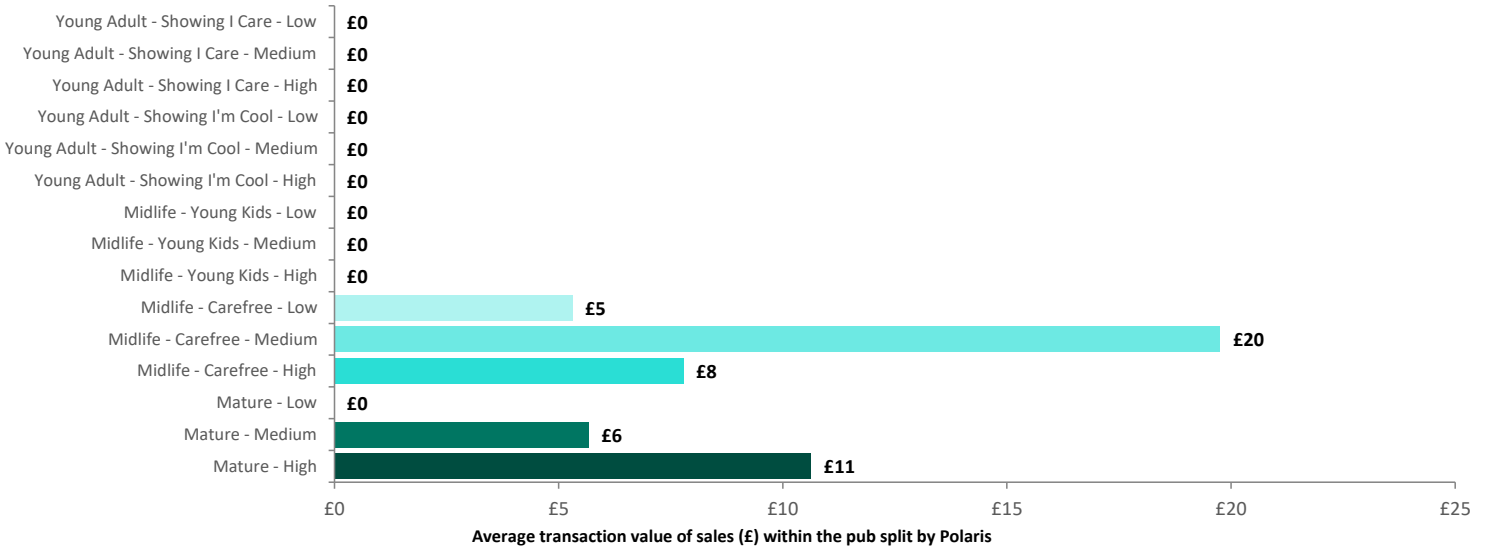

GB %

Average Transaction Values (£) by Polaris

Spend by Month

Time of Day/Day of Week

Time of day and day of week busyness from within a 60m radius of the pub calculated using GPS data

Index by Month

Seasonality of footfall from within 60m of the pub. Over 100 index indicates it is busier than average