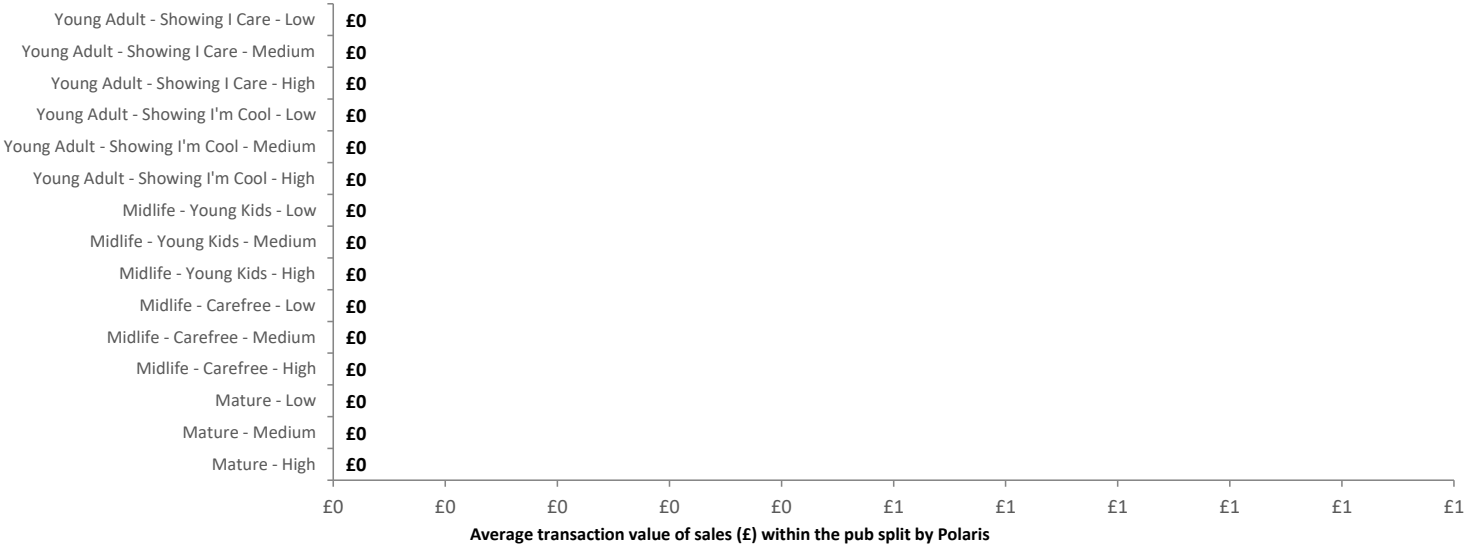

Average Transaction Values (£) by Polaris