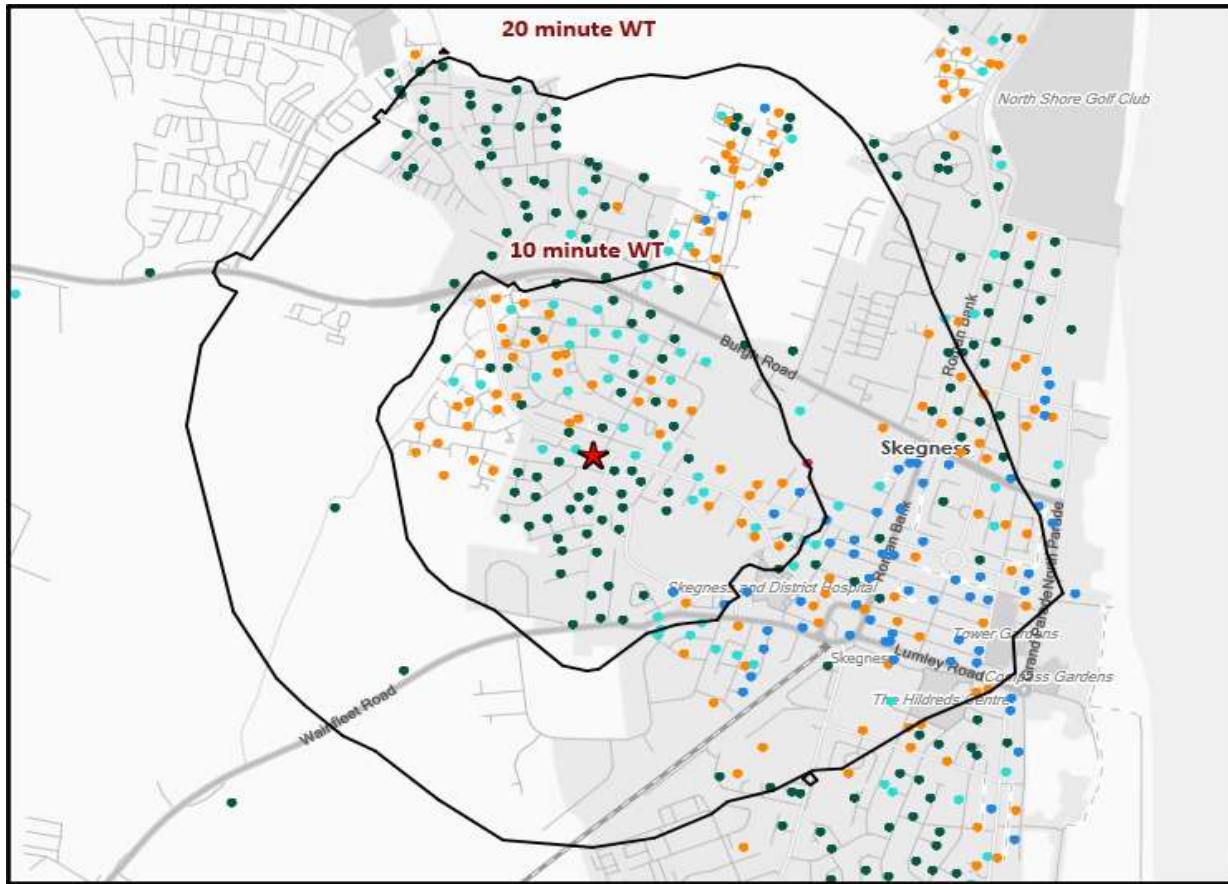

Polaris Profile by Catchment

*WT= Walktime, **DT= Drivetime

Polaris Segment	Population Count			Index vs GB average		
	10 min WT*	20 min WT*	20 min DT**	10 min WT*	20 min WT*	20 min DT**
Young Adult - Showing I Care	8	8	8	2	1	0
Young Adult - Showing I'm Cool	386	1,591	2,441	93	177	78
Midlife - Young Kids	1,682	3,362	6,380	119	110	60
Midlife - Carefree	1,003	1,698	7,059	106	83	99
Mature	1,373	2,967	17,181	109	109	181
Not Private Households	54	140	811	83	100	166
Total	4,506	9,766	33,880