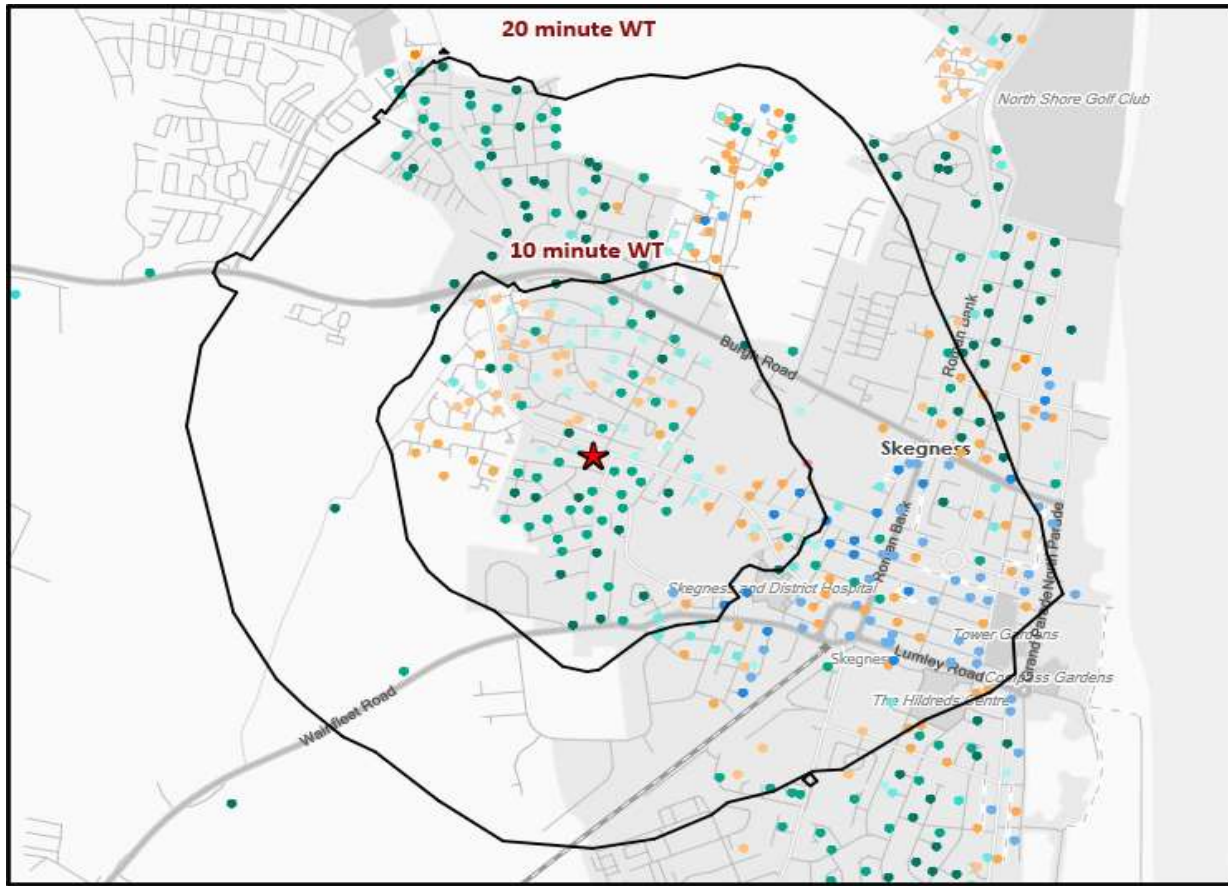

Polaris Plus Profile by Catchment

*WT= Walktime, **DT= Drivetime

Polaris Plus Segment	Population Count			Index vs GB average		
	10 min WT*	20 min WT*	20 min DT**	10 min WT*	20 min WT*	20 min DT**
Young Adult - Showing I Care						
Low	8	8	8	4	2	1
Medium	0	0	0	0	0	0
High	0	0	0	0	0	0
Young Adult - Showing I'm Cool						
Low	0	0	0	0	0	0
Medium	18	801	1,393	11	222	111
High	368	790	1,048	182	181	69
Midlife - Young Kids						
Low	768	959	2,304	153	88	61
Medium	914	2,396	3,988	136	164	79
High	0	7	88	0	1	5
Midlife - Carefree						
Low	839	907	1,789	548	273	155
Medium	164	791	1,976	54	121	87
High	0	0	3,294	0	0	89
Mature						
Low	708	1,629	4,935	265	281	245
Medium	665	1,338	11,932	117	108	278
High	0	0	314	0	0	10
Not Private Households	54	140	811	83	100	166