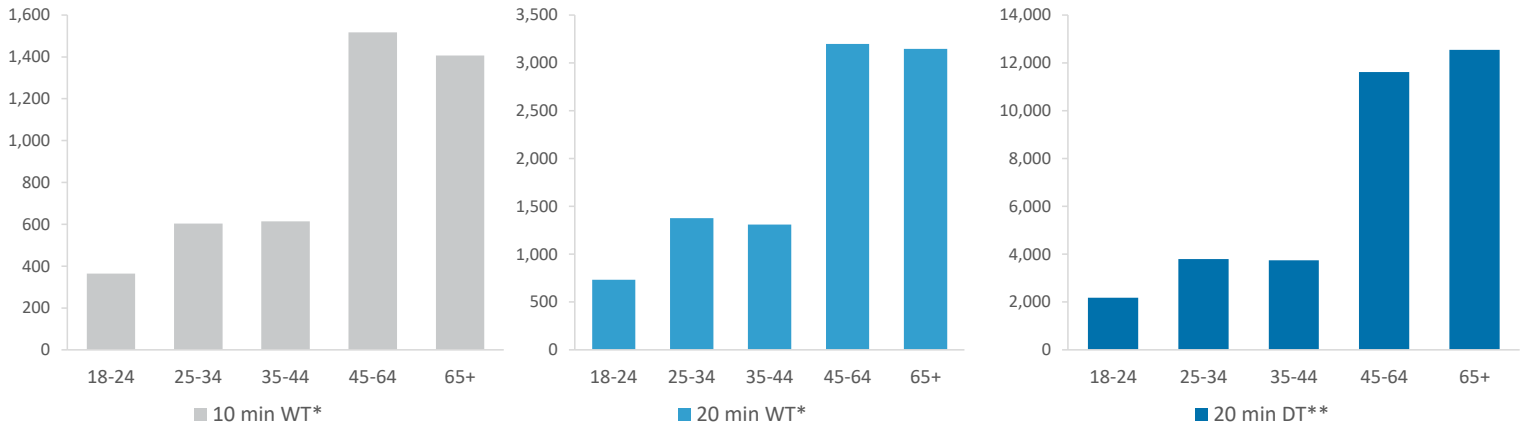

■ Over GB Average  
■ Around GB Average  
■ Under GB Average

\*WT= Walktime, \*\*DT= Drivetime

		Catchment Size (Counts)			Index vs GB Average		
		10 min WT*	20 min WT*	20 min DT**	10 min WT*	20 min WT*	20 min DT**
Population		5,838	12,210	41,043	110	84	11
Adults 18+		4,506	9,766	33,880	104	55	11
Competition Pubs		7	15	93	47	47	26
Adults 18+ per Competition Pub		644	651	364	78	79	44
% Adults Likely to Drink		80.8%	81.6%	81.8%	98	99	99
Affluence	Low	51.6%	35.9%	26.7%	201	140	104
	Medium	39.1%	54.5%	56.9%	99	139	145
	High	8.2%	8.2%	14.0%	24	24	42
Age Profile	18-24	364	733	2,179	77	74	65
	25-34	604	1,378	3,798	78	85	70
	35-44	614	1,311	3,741	82	83	71
	45-64	1,517	3,197	11,614	102	102	111
	65+	1,407	3,147	12,548	126	135	160

Population & Adults 18+ index is based on all pubs

\*Affluence does not include Not Private Households

		Catchment Size (Counts)			Index vs GB Average		
		10 min WT*	20 min WT*	20 min DT**	10 min WT*	20 min WT*	20 min DT**
Gender	Male	2,813 (48%)	5,925 (49%)	20,014 (49%)	97	98	99
	Female	3,025 (52%)	6,285 (51%)	21,029 (51%)	103	102	101
Economic Status (16-74)	Employed: Full-time	1,183 (30%)	2,712 (32%)	8,756 (30%)	72	77	73
	Employed: Part-time	614 (15%)	1,256 (15%)	3,854 (13%)	119	114	103
	Self employed	239 (6%)	596 (7%)	3,035 (11%)	63	73	110
	Unemployed	143 (4%)	317 (4%)	715 (2%)	152	157	105
	Retired	770 (19%)	1,764 (21%)	7,002 (24%)	141	151	176
	Other	1,026 (26%)	1,856 (22%)	5,437 (19%)	131	111	96
Total Worker Count		1,565	7,350	23,389			