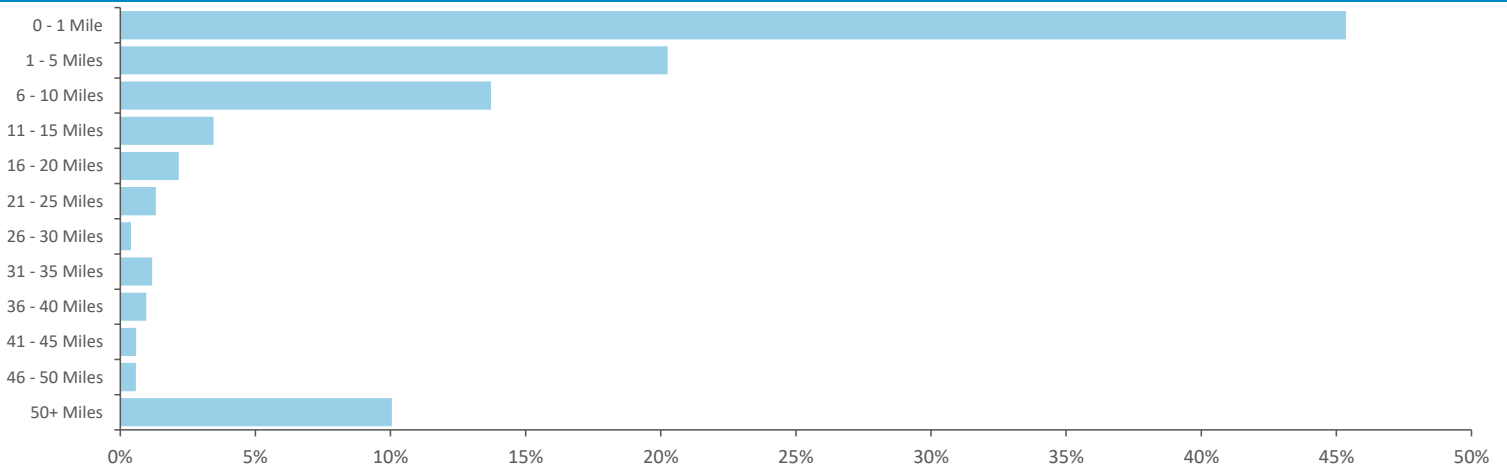

Distance from Home

Illustrates how far those seen within 60m of the pub have travelled from their home location to get there