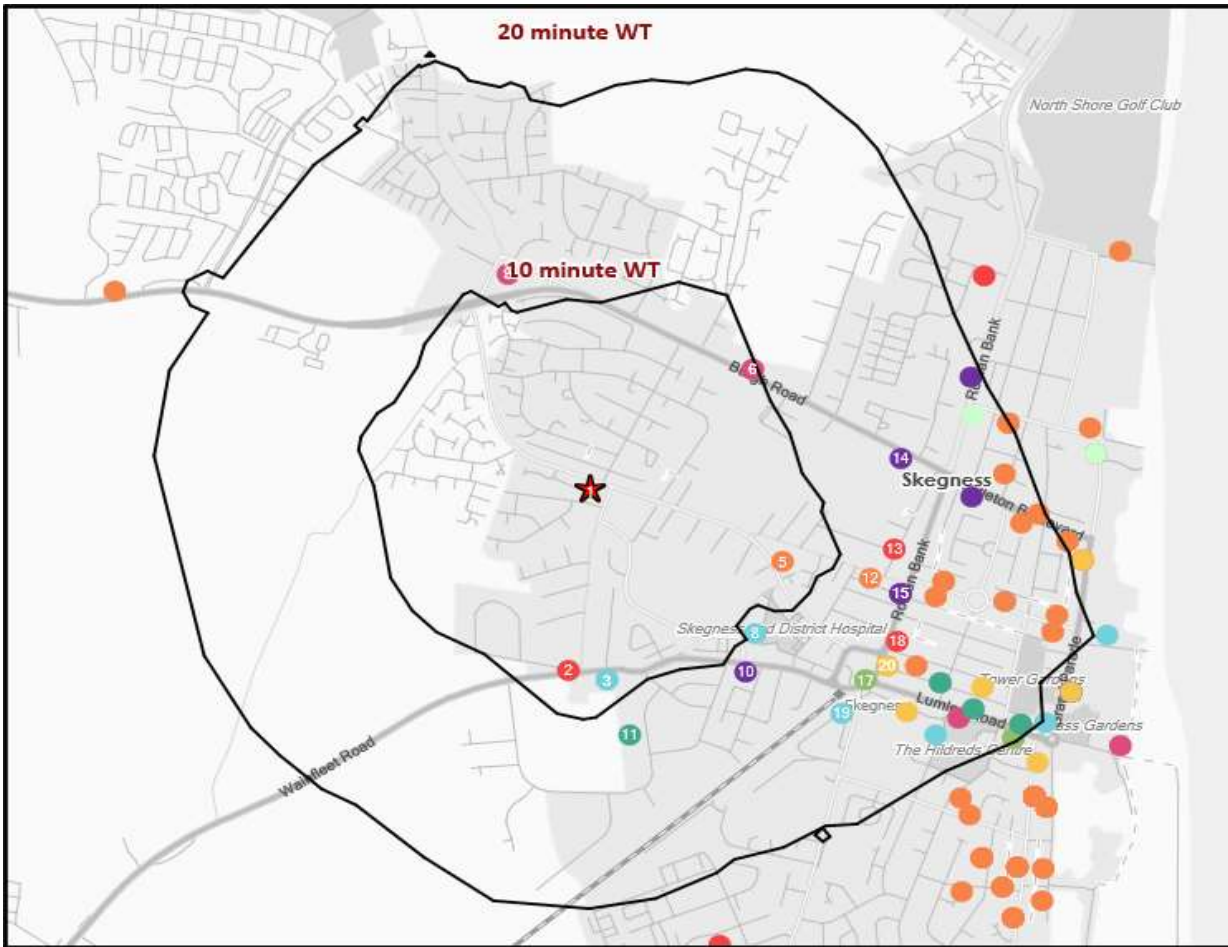

- Pub Sites
- Catchment
- **CGA Licensed Premises**
- ABOS
- Casual Dining
- Circuit Bar
- Clubland
- Community Pub
- Craft Led
- Family Pub Dining
- GPGF
- High Street Pub
- Hotel
- Large Venue
- Night Club
- Premium Local
- Restaurants
- Sports Clubs

Nearest 20 Pubs

Ref.	Name	Postcode	Operator	Segment	Distance (miles)
1	Highwayman Inn	PE25 2JF	Star Pubs & Bars	Community Pub	0.0
2	Taggs Caravan Park	PE25 2ER	Independent Free	Large Venue	0.4
3	Pavilion Skegness	PE25 2EL	Independent Free	Clubland	0.4
3	Skegness Indoor Bowling Club	PE25 2EL	Independent Free	Clubland	0.4
5	Premier Hotel	PE25 2EA	Independent Free	Hotel	0.4
6	Lilywhites Club	PE25 2RJ	Independent Free	Clubland	0.4
6	White Horse	PE25 2RJ	Marston's	Family Pub Dining	0.4
8	Railroad Club	PE25 3RN	Independent Free	Clubland	0.4
9	Welcome Inn	PE25 2LJ	Punch Pub Company	Family Pub Dining	0.5
10	Elysium	PE25 3RG	Independent Free	Restaurants	0.5
11	Pizza Hut	PE25 3ST	Pizza Hut UK Ltd	Casual Dining	0.5
12	Belmont Guest House	PE25 2DB	Independent Free	Hotel	0.5
13	Beachside Tavern	PE25 2QU	Independent Free	Large Venue	0.6
14	Rib Hut American Diner	PE25 2RA	Independent Free	Restaurants	0.6
15	Ghandi Restaurant	PE25 2SN	Independent Free	Restaurants	0.6
15	Saffron Indian Restaurant	PE25 2SN	Independent Free	Restaurants	0.6
17	Lumley	PE25 3QJ	Independent Free	Circuit Bar	0.6
18	Majestic Bingo	PE25 2SG	Majestic Bingo Ltd	Large Venue	0.6
19	Skegness Cricket Supporters Club	PE25 3PG	Independent Free	Clubland	0.6
20	Red Lion	PE25 2RU	Wetherspoons GB	Circuit Bar	0.6