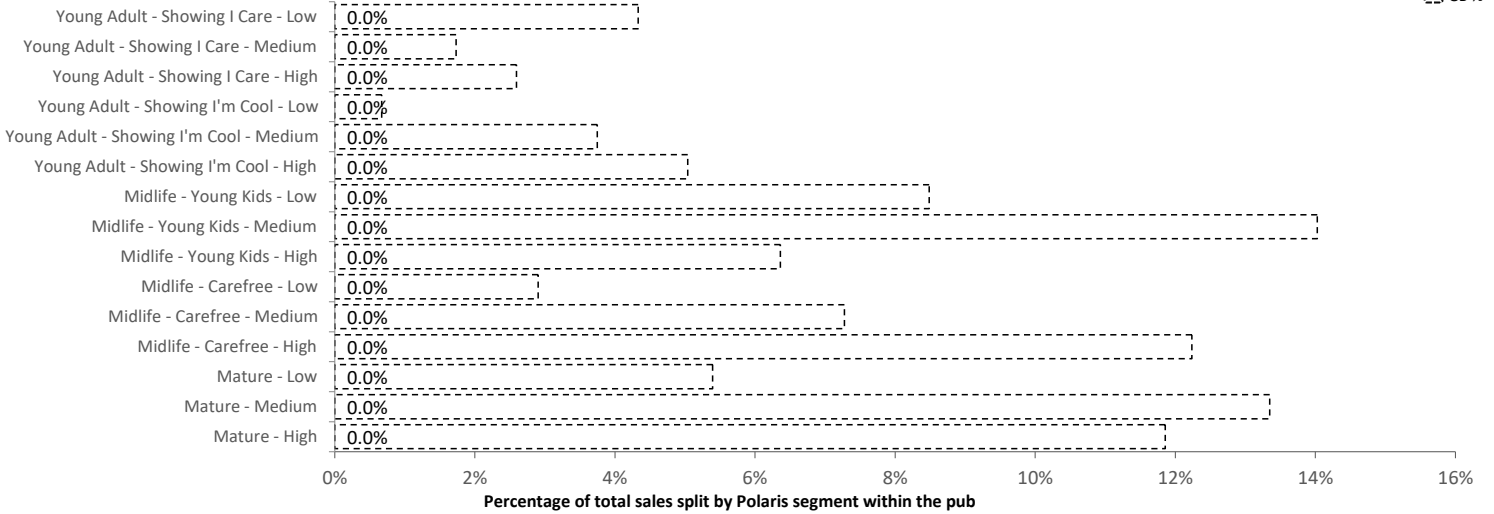

Spend by Polaris

GB %