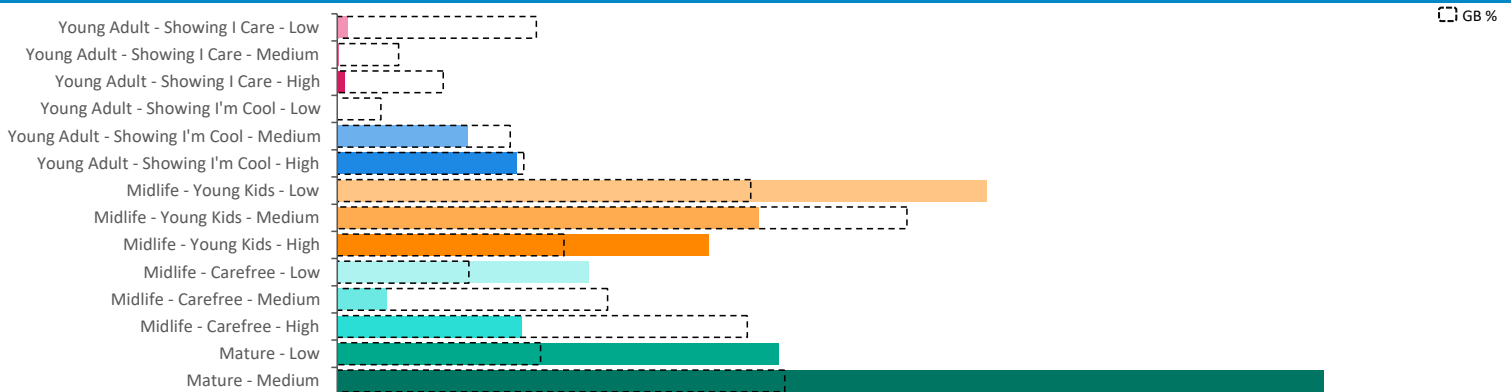

Polaris Plus Profile