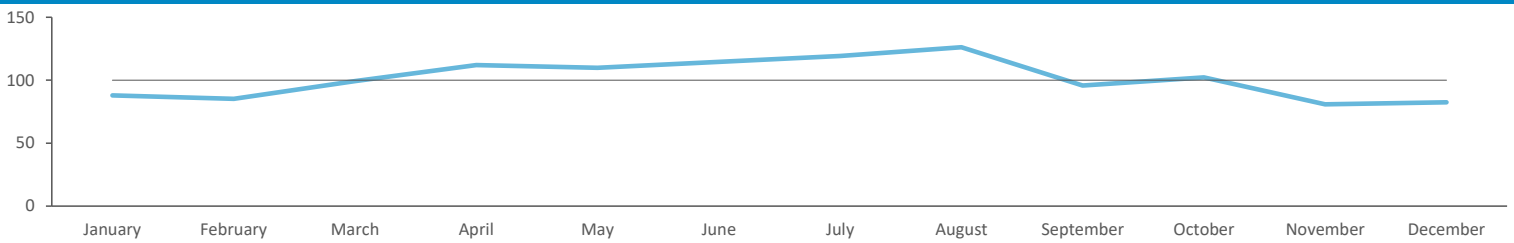

## Spend by Month

## Time of Day/Day of Week

Time of day and day of week busyness from within a 60m radius of the pub calculated using GPS data

## Index by Month

Seasonality of footfall from within 60m of the pub. Over 100 index indicates it is busier than average