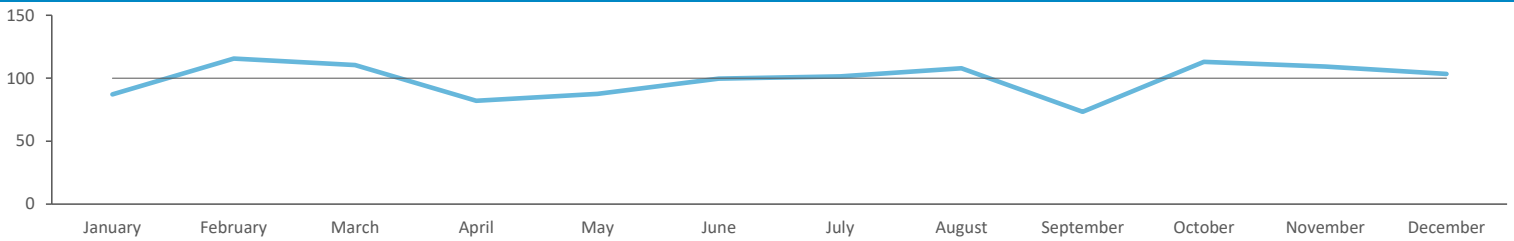

Pub Sites

Spend by Polaris

GB %

Average Transaction Values (£) by Polaris

Spend by Month

Time of Day/Day of Week

Time of day and day of week busyness from within a 60m radius of the pub calculated using GPS data

Index by Month

Seasonality of footfall from within 60m of the pub. Over 100 index indicates it is busier than average

Distance from Home

Illustrates how far those seen within 60m of the pub have travelled from their home location to get there