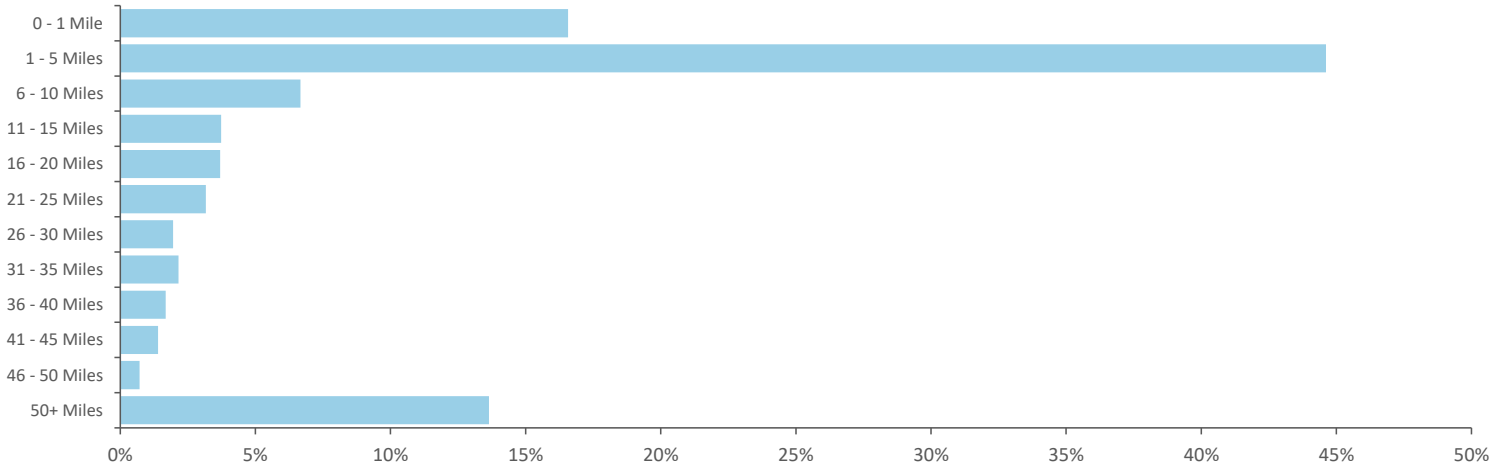

Index by Month

Seasonality of footfall from within 60m of the pub. Over 100 index indicates it is busier than average

Distance from Home

Illustrates how far those seen within 60m of the pub have travelled from their home location to get there