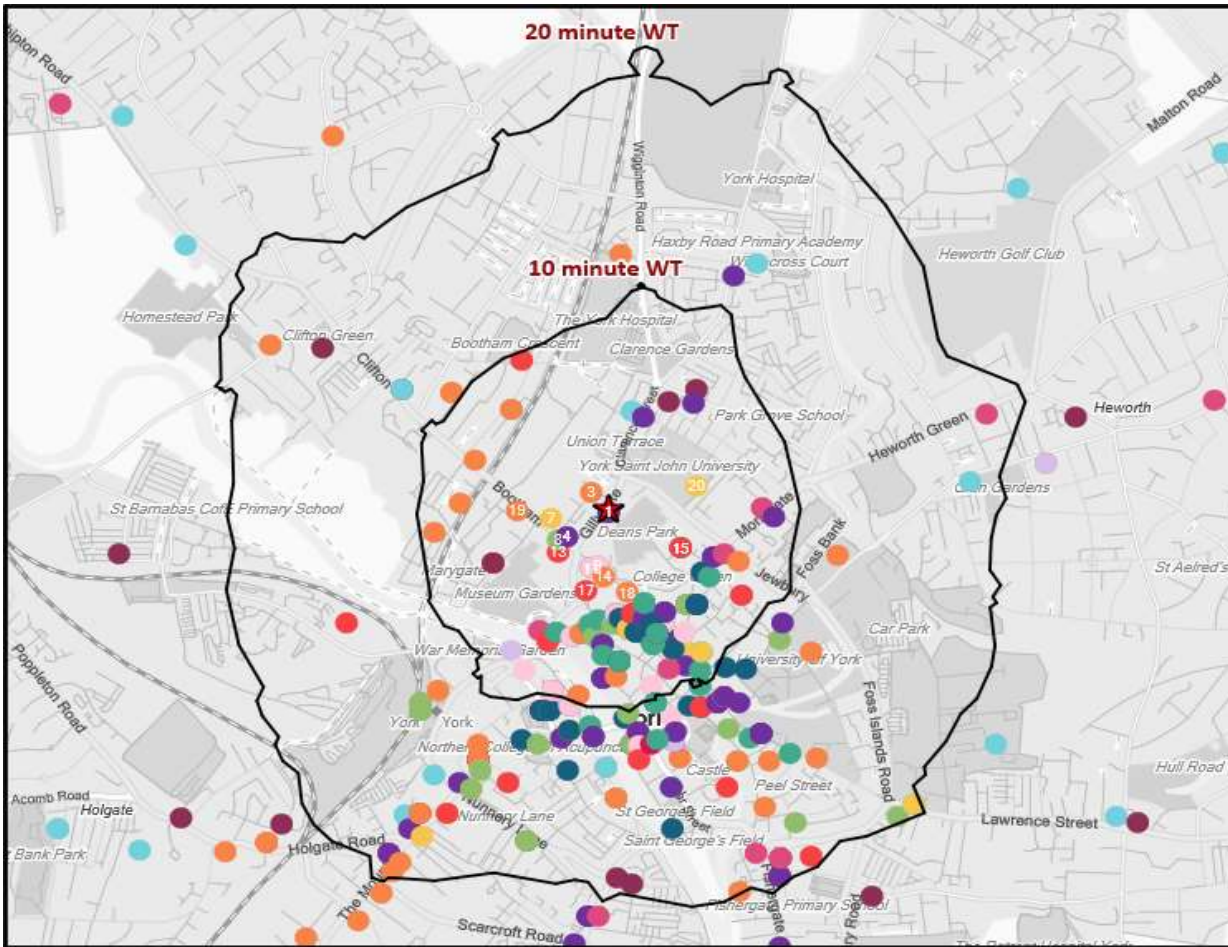

Index by Month

Seasonality of footfall from within 60m of the pub. Over 100 index indicates it is busier than average

Distance from Home

Illustrates how far those seen within 60m of the pub have travelled from their home location to get there

Time of Day/Day of Week

Polaris profile of people passing within 60m of the pub, these represent the potential customers walking past the door

- Pub Sites
- Catchment
- CGA Licensed Premises**
- ABOS
- Casual Dining
- Circuit Bar
- Clubland
- Community Pub
- Craft Led
- Family Pub Dining
- GPGF
- High Street Pub
- Hotel
- Large Venue
- Night Club
- Premium Local
- Restaurants
- Sports Clubs