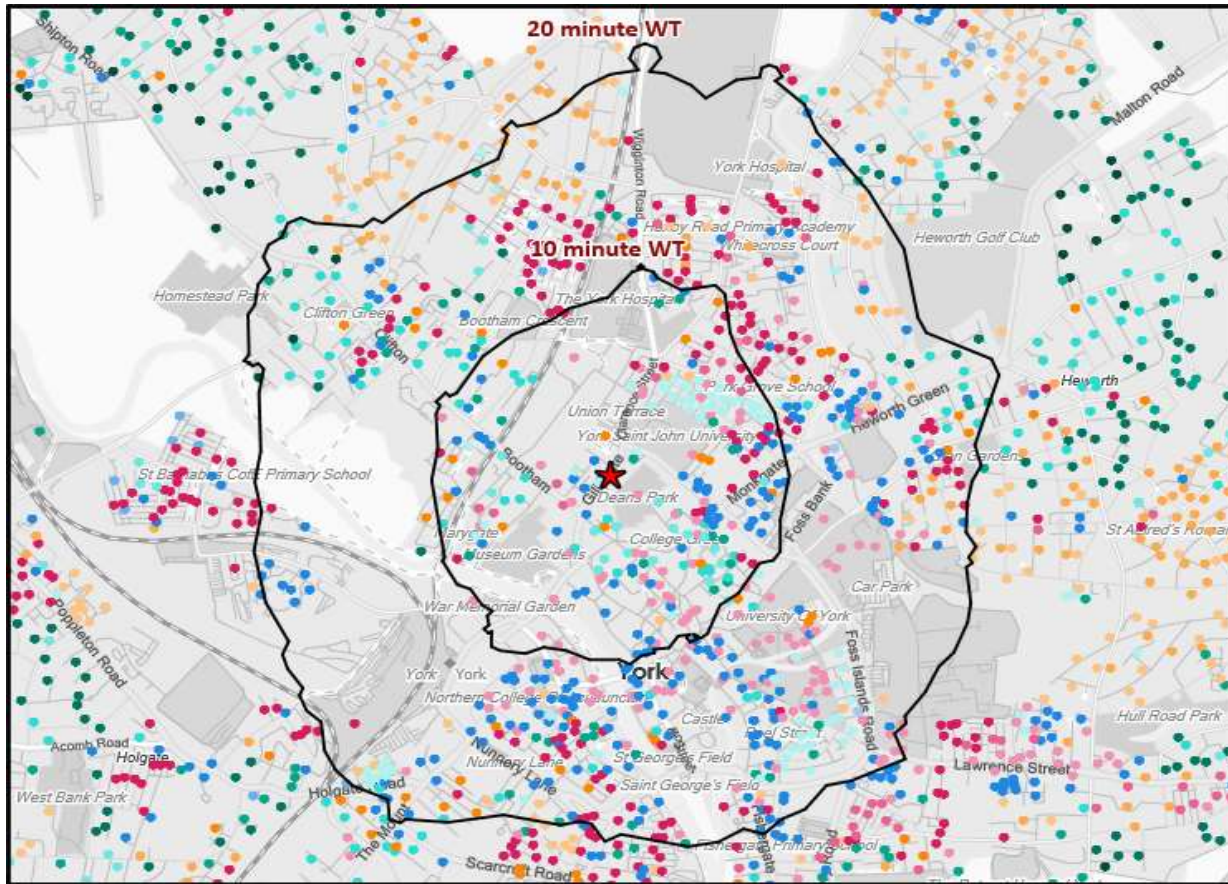

Polaris Plus Profile by Catchment

*WT= Walktime, **DT= Drivetime

Polaris Plus Segment	Population Count			Index vs GB average		
	10 min WT*	20 min WT*	20 min DT**	10 min WT*	20 min WT*	20 min DT**
Young Adult - Showing I Care						
Low	656	5,729	11,514	269	471	156
Medium	332	558	2,757	419	141	115
High	1,015	6,296	17,728	519	645	299
Young Adult - Showing I'm Cool						
Low	0	91	91	0	31	5
Medium	0	78	823	0	7	13
High	1,072	4,974	10,576	412	383	134
Midlife - Young Kids						
Low	26	1,932	13,136	4	60	67
Medium	79	1,490	16,734	9	34	64
High	794	1,711	8,253	254	109	87
Midlife - Carefree						
Low	489	1,599	4,373	248	162	73
Medium	346	465	6,565	89	24	56
High	525	1,672	14,655	83	53	76
Mature						
Low	394	1,468	13,668	114	85	131
Medium	15	368	29,888	2	10	134
High	0	102	22,085	0	4	134
Not Private Households	65	465	3,107	78	112	123