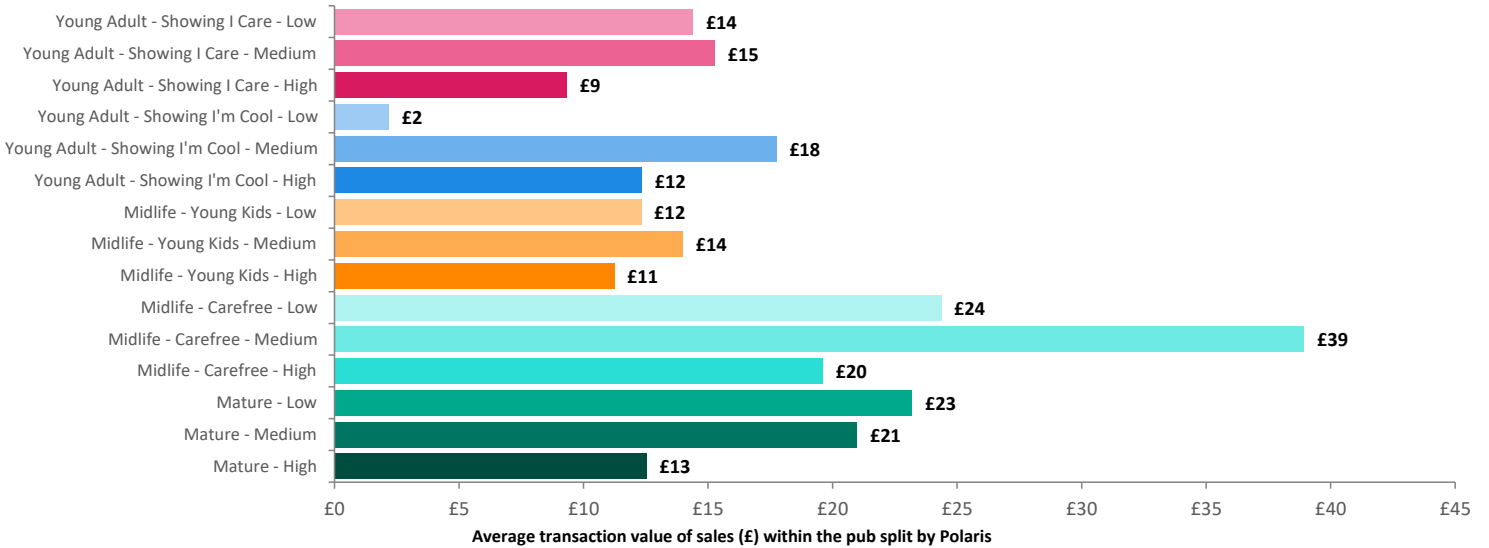

*WT= Walktime, **DT= Drivetime

| Polaris Plus Segment | Population Count | | | Index vs GB average | | |
|---------------------------------------|------------------|------------|-------------|---------------------|------------|-------------|
| | 10 min WT* | 20 min WT* | 20 min DT** | 10 min WT* | 20 min WT* | 20 min DT** |
| Young Adult - Showing I Care | | | | | | |
| Low | 656 | 5,729 | 11,514 | 269 | 471 | 156 |
| Medium | 332 | 558 | 2,757 | 419 | 141 | 115 |
| High | 1,015 | 6,296 | 17,728 | 519 | 645 | 299 |
| Young Adult - Showing I'm Cool | | | | | | |
| Low | 0 | 91 | 91 | 0 | 31 | 5 |
| Medium | 0 | 78 | 823 | 0 | 7 | 13 |
| High | 1,072 | 4,974 | 10,576 | 412 | 383 | 134 |
| Midlife - Young Kids | | | | | | |
| Low | 26 | 1,932 | 13,136 | 4 | 60 | 67 |
| Medium | 79 | 1,490 | 16,734 | 9 | 34 | 64 |
| High | 794 | 1,711 | 8,253 | 254 | 109 | 87 |
| Midlife - Carefree | | | | | | |
| Low | 489 | 1,599 | 4,373 | 248 | 162 | 73 |
| Medium | 346 | 465 | 6,565 | 89 | 24 | 56 |
| High | 525 | 1,672 | 14,655 | 83 | 53 | 76 |
| Mature | | | | | | |
| Low | 394 | 1,468 | 13,668 | 114 | 85 | 131 |
| Medium | 15 | 368 | 29,888 | 2 | 10 | 134 |
| High | 0 | 102 | 22,085 | 0 | 4 | 134 |
| Not Private Households | 65 | 465 | 3,107 | 78 | 112 | 123 |

Pub Sites

Spend by Polaris

GB %

Average Transaction Values (£) by Polaris

Spend by Month

Time of Day/Day of Week

Time of day and day of week busyness from within a 60m radius of the pub calculated using GPS data

Index by Month

Seasonality of footfall from within 60m of the pub. Over 100 index indicates it is busier than average

Distance from Home

Illustrates how far those seen within 60m of the pub have travelled from their home location to get there