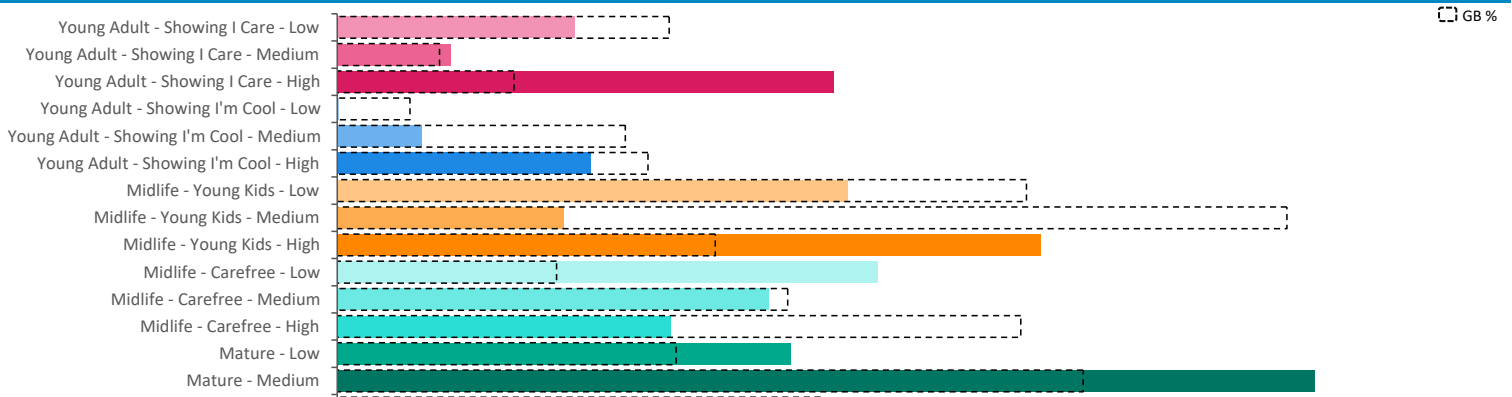

Polaris Plus Profile