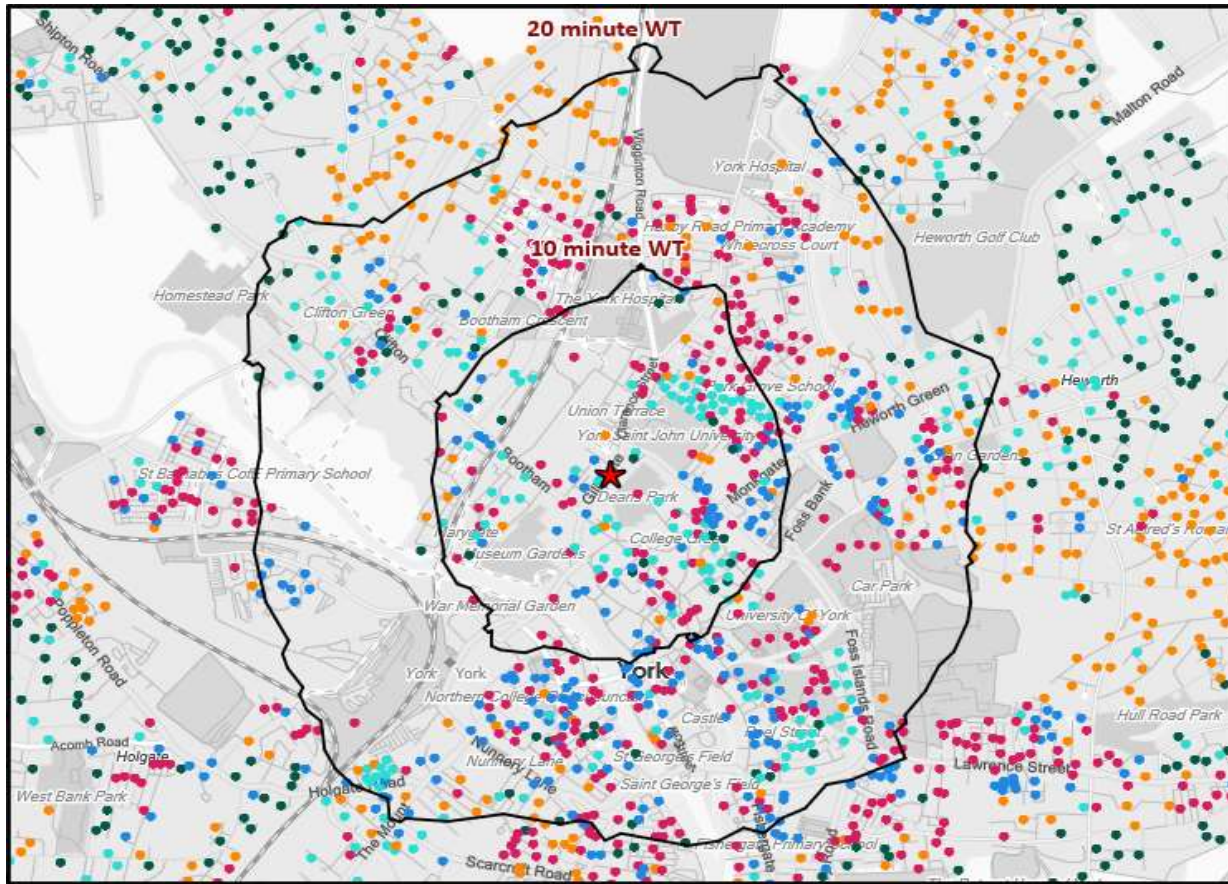

- ★ Pub Sites
- N Catchment
- **Polaris Segments**
- Young Adult - Showing I Care
- Young Adult - Showing I'm Cool
- Midlife - Young Kids
- Midlife - Carefree
- Mature

Polaris Profile by Catchment

*WT= Walktime, **DT= Drivetime

Polaris Segment	Population Count			Index vs GB average		
	10 min WT*	20 min WT*	20 min DT**	10 min WT*	20 min WT*	20 min DT**
Young Adult - Showing I Care	2,003	12,583	31,999	386	486	204
Young Adult - Showing I'm Cool	1,072	5,143	11,490	201	193	71
Midlife - Young Kids	899	5,133	38,123	49	56	69
Midlife - Carefree	1,360	3,736	25,593	111	61	69
Mature	409	1,938	65,641	25	24	133
Not Private Households	65	465	3,107	78	112	123
Total	5,808	28,998	175,953