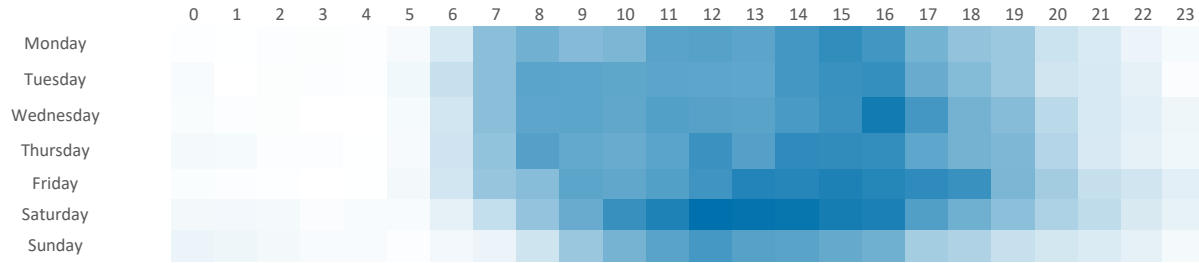

Pub Sites

Spend by Polaris

GB %

Average Transaction Values (£) by Polaris

Spend by Month

Time of Day/Day of Week

Time of day and day of week busyness from within a 60m radius of the pub calculated using GPS data

Index by Month

Seasonality of footfall from within 60m of the pub. Over 100 index indicates it is busier than average

Distance from Home

Illustrates how far those seen within 60m of the pub have travelled from their home location to get there