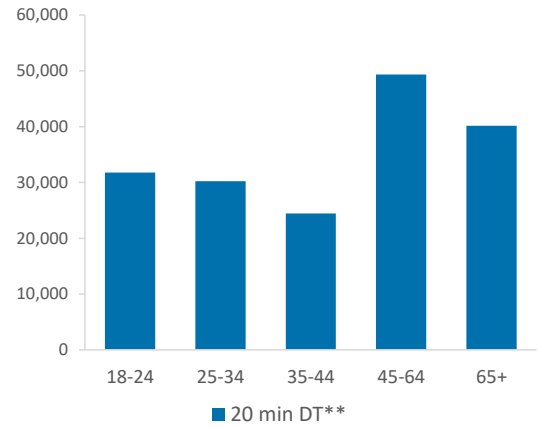

- Over GB Average
- Around GB Average
- Under GB Average

*WT= Walktime, **DT= Drivetime

| | Catchment Size (Counts) | | | Index vs GB Average | | | |
|---|-------------------------|------------|-------------|---------------------|------------|-------------|-----|
| | 10 min WT* | 20 min WT* | 20 min DT** | 10 min WT* | 20 min WT* | 20 min DT** | |
| Population | 6,473 | 32,949 | 212,754 | 122 | 226 | 56 | |
| <small>Population & Adults 18+ index is based on all pubs</small> | | | | | | | |
| Adults 18+ | 5,808 | 28,998 | 175,953 | 133 | 162 | 59 | |
| Competition Pubs | 57 | 135 | 266 | 380 | 422 | 73 | |
| Adults 18+ per Competition Pub | 102 | 215 | 661 | 12 | 26 | 80 | |
| % Adults Likely to Drink | 85.2% | 83.1% | 83.7% | 103 | 101 | 101 | |
| Affluence | Low | 26.9% | 37.3% | 24.3% | 105 | 145 | 95 |
| | Medium | 13.3% | 10.2% | 32.3% | 34 | 26 | 82 |
| | High | 58.6% | 50.9% | 41.7% | 175 | 152 | 124 |
| <small>*Affluence does not include Not Private Households</small> | | | | | | | |
| Age Profile | 18-24 | 1,622 | 8,420 | 31,787 | 309 | 315 | 184 |
| | 25-34 | 1,167 | 6,869 | 30,237 | 136 | 157 | 107 |
| | 35-44 | 707 | 3,739 | 24,446 | 85 | 88 | 89 |
| | 45-64 | 1,315 | 5,961 | 49,330 | 79 | 71 | 91 |
| | 65+ | 997 | 4,009 | 40,153 | 81 | 64 | 99 |