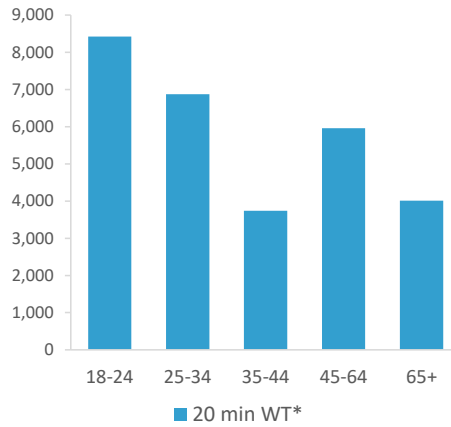

- Over GB Average
- Around GB Average
- Under GB Average

*WT= Walktime, **DT= Drivetime

| | Catchment Size (Counts) | | | Index vs GB Average | | | |
|---|-------------------------|------------|-------------|---------------------|------------|-------------|-----|
| | 10 min WT* | 20 min WT* | 20 min DT** | 10 min WT* | 20 min WT* | 20 min DT** | |
| Population | 6,473 | 32,949 | 212,754 | 122 | 226 | 56 | |
| <small>Population & Adults 18+ index is based on all pubs</small> | | | | | | | |
| Adults 18+ | 5,808 | 28,998 | 175,953 | 133 | 162 | 59 | |
| Competition Pubs | 57 | 135 | 266 | 380 | 422 | 73 | |
| Adults 18+ per Competition Pub | 102 | 215 | 661 | 12 | 26 | 80 | |
| % Adults Likely to Drink | 85.2% | 83.1% | 83.7% | 103 | 101 | 101 | |
| Affluence | Low | 26.9% | 37.3% | 24.3% | 105 | 145 | 95 |
| | Medium | 13.3% | 10.2% | 32.3% | 34 | 26 | 82 |
| | High | 58.6% | 50.9% | 41.7% | 175 | 152 | 124 |
| <small>*Affluence does not include Not Private Households</small> | | | | | | | |
| Age Profile | 18-24 | 1,622 | 8,420 | 31,787 | 309 | 315 | 184 |
| | 25-34 | 1,167 | 6,869 | 30,237 | 136 | 157 | 107 |
| | 35-44 | 707 | 3,739 | 24,446 | 85 | 88 | 89 |
| | 45-64 | 1,315 | 5,961 | 49,330 | 79 | 71 | 91 |
| | 65+ | 997 | 4,009 | 40,153 | 81 | 64 | 99 |