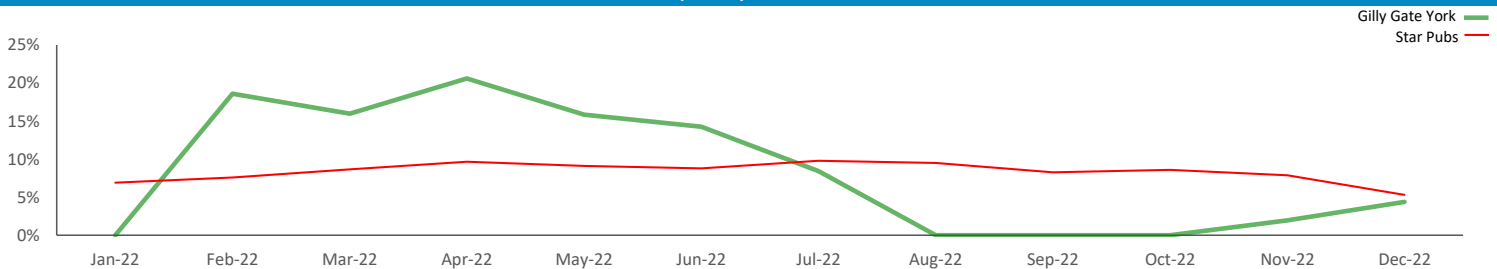

Pub Sites

Spend by Polaris

GB %

Average Transaction Values (£) by Polaris

Spend by Month

Time of Day/Day of Week

Time of day and day of week busyness from within a 60m radius of the pub calculated using GPS data

Index by Month

Seasonality of footfall from within 60m of the pub. Over 100 index indicates it is busier than average

Distance from Home

Illustrates how far those seen within 60m of the pub have travelled from their home location to get there