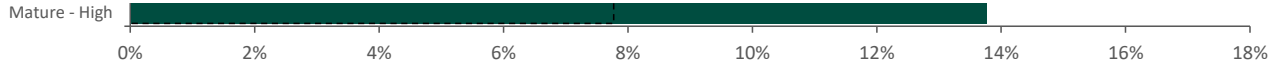

Time of Day/Day of Week

Polaris profile of people passing within 60m of the pub, these represent the potential customers walking past the door

- Pub Sites
- Catchment
- CGA Licensed Premises**
- ABOS
- Casual Dining
- Circuit Bar
- Clubland
- Community Pub
- Craft Led
- Family Pub Dining
- GPGF
- High Street Pub
- Hotel
- Large Venue
- Night Club
- Premium Local
- Restaurants
- Sports Clubs