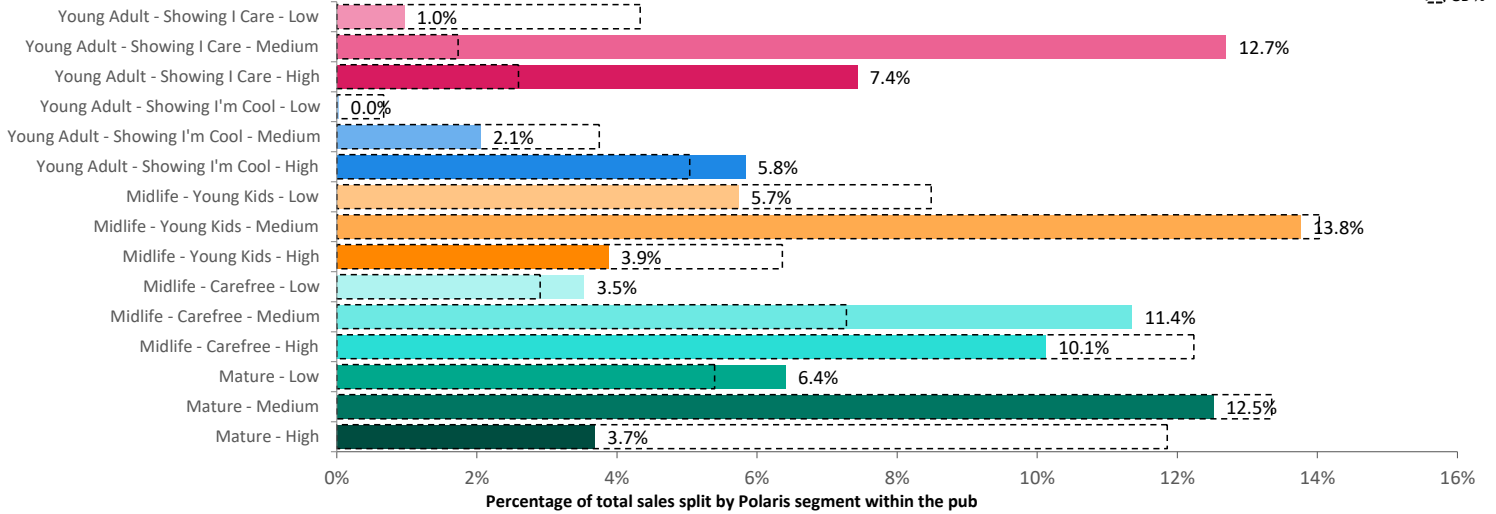

*WT= Walktime, **DT= Drivetime

| Polaris Plus Segment | Population Count | | | Index vs GB average | | |
|---------------------------------------|------------------|------------|-------------|---------------------|------------|-------------|
| | 10 min WT* | 20 min WT* | 20 min DT** | 10 min WT* | 20 min WT* | 20 min DT** |
| Young Adult - Showing I Care | | | | | | |
| Low | 656 | 5,729 | 11,514 | 269 | 471 | 156 |
| Medium | 332 | 558 | 2,757 | 419 | 141 | 115 |
| High | 1,015 | 6,296 | 17,728 | 519 | 645 | 299 |
| Young Adult - Showing I'm Cool | | | | | | |
| Low | 0 | 91 | 91 | 0 | 31 | 5 |
| Medium | 0 | 78 | 823 | 0 | 7 | 13 |
| High | 1,072 | 4,974 | 10,576 | 412 | 383 | 134 |
| Midlife - Young Kids | | | | | | |
| Low | 26 | 1,932 | 13,136 | 4 | 60 | 67 |
| Medium | 79 | 1,490 | 16,734 | 9 | 34 | 64 |
| High | 794 | 1,711 | 8,253 | 254 | 109 | 87 |
| Midlife - Carefree | | | | | | |
| Low | 489 | 1,599 | 4,373 | 248 | 162 | 73 |
| Medium | 346 | 465 | 6,565 | 89 | 24 | 56 |
| High | 525 | 1,672 | 14,655 | 83 | 53 | 76 |
| Mature | | | | | | |
| Low | 394 | 1,468 | 13,668 | 114 | 85 | 131 |
| Medium | 15 | 368 | 29,888 | 2 | 10 | 134 |
| High | 0 | 102 | 22,085 | 0 | 4 | 134 |
| Not Private Households | 65 | 465 | 3,107 | 78 | 112 | 123 |

Pub Sites

Spend by Polaris

GB %

Average Transaction Values (£) by Polaris

Spend by Month

Time of Day/Day of Week

Time of day and day of week busyness from within a 60m radius of the pub calculated using GPS data