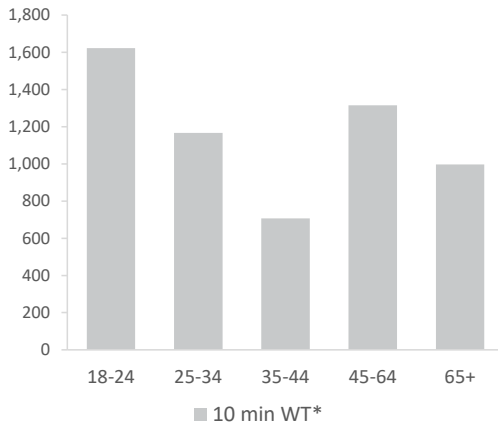

- Over GB Average
- Around GB Average
- Under GB Average

*WT= Walktime, **DT= Drivetime

| | Catchment Size (Counts) | | | Index vs GB Average | | | |
|---|-------------------------|------------|-------------|---------------------|------------|-------------|-----|
| | 10 min WT* | 20 min WT* | 20 min DT** | 10 min WT* | 20 min WT* | 20 min DT** | |
| Population | 6,473 | 32,949 | 212,754 | 122 | 226 | 56 | |
| <small>Population & Adults 18+ index is based on all pubs</small> | | | | | | | |
| Adults 18+ | 5,808 | 28,998 | 175,953 | 133 | 162 | 59 | |
| Competition Pubs | 57 | 135 | 266 | 380 | 422 | 73 | |
| Adults 18+ per Competition Pub | 102 | 215 | 661 | 12 | 26 | 80 | |
| % Adults Likely to Drink | 85.2% | 83.1% | 83.7% | 103 | 101 | 101 | |
| Affluence | Low | 26.9% | 37.3% | 24.3% | 105 | 145 | 95 |
| | Medium | 13.3% | 10.2% | 32.3% | 34 | 26 | 82 |
| | High | 58.6% | 50.9% | 41.7% | 175 | 152 | 124 |
| <small>*Affluence does not include Not Private Households</small> | | | | | | | |
| Age Profile | 18-24 | 1,622 | 8,420 | 31,787 | 309 | 315 | 184 |
| | 25-34 | 1,167 | 6,869 | 30,237 | 136 | 157 | 107 |
| | 35-44 | 707 | 3,739 | 24,446 | 85 | 88 | 89 |
| | 45-64 | 1,315 | 5,961 | 49,330 | 79 | 71 | 91 |
| | 65+ | 997 | 4,009 | 40,153 | 81 | 64 | 99 |