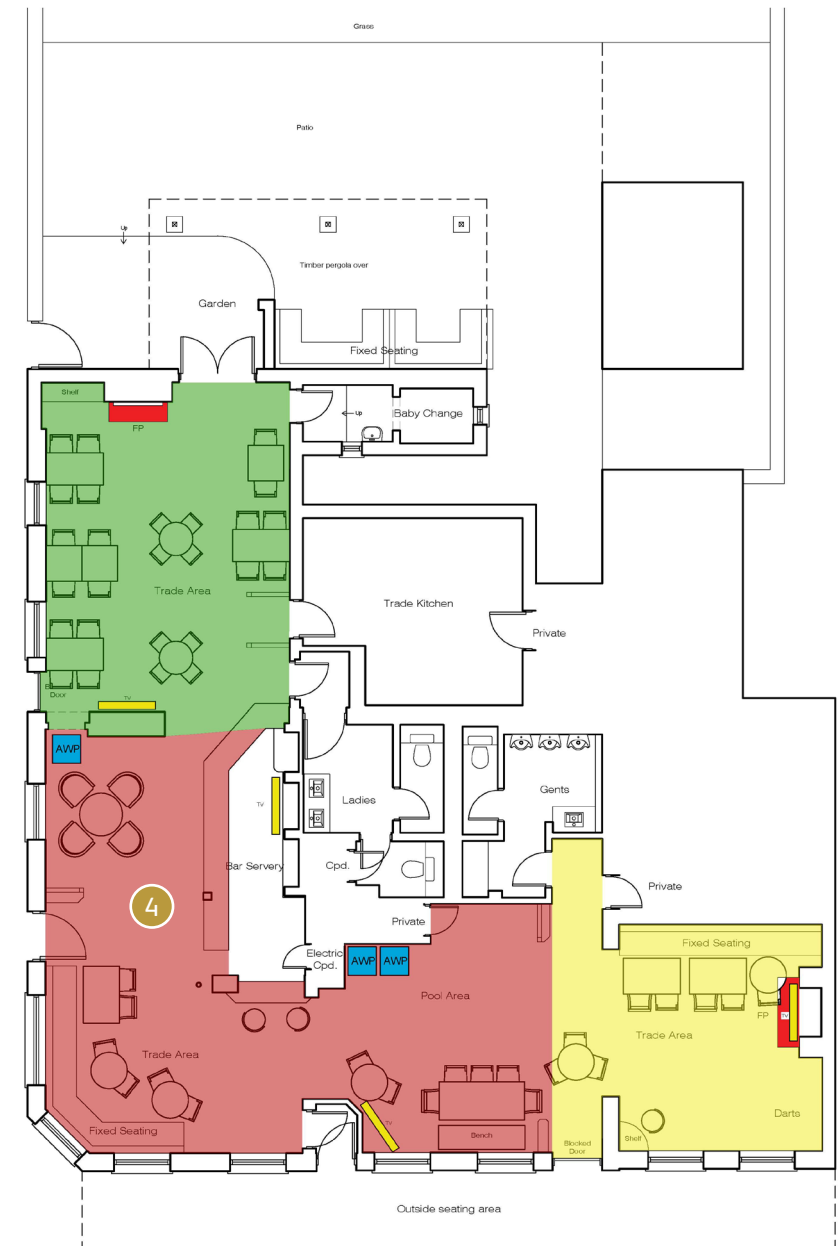

Internal Mood Board

Rendered Floor Plan

Floor Plans & Finishes

1 General Trade Areas

- Allow for touch-up paintwork.
- Alter backfitting and bar servery shelving.

2 Kitchen

- Install new Just Add Talent specification kitchen equipment.

3 Services

- Confirm existing boiler compliance.
- Power installation for signage lighting, bar servery, and AWP's.
- Install power for hand dryers and adapt power for new kitchen layout.
- Update comms cabinet services.
- Include sustainability works for EPC compliance.

Floor Plans & Finishes

4 Star Pubs Fixtures & Fittings

- Cutlery, Crockery & Utensils
- Coffee Machines & Water Boilers
- Cooled Bottle Beer Cabinet Displays
- Glasswashers
- Icemaker
- Hand Dryers
- Safes & Lockers
- Satellites, TVs & Big Screen (Supplement to existing system)
- Sound System
- Security System
- Telephone System
- Tills / EPOS
- Poster Frames incl. external frames (JAT Spec)
- Garden Furniture
- Patio Heaters – Fixed
- Bar Furniture – Loose
- Furniture and Furnishing Repairs
- Internal Light Fittings