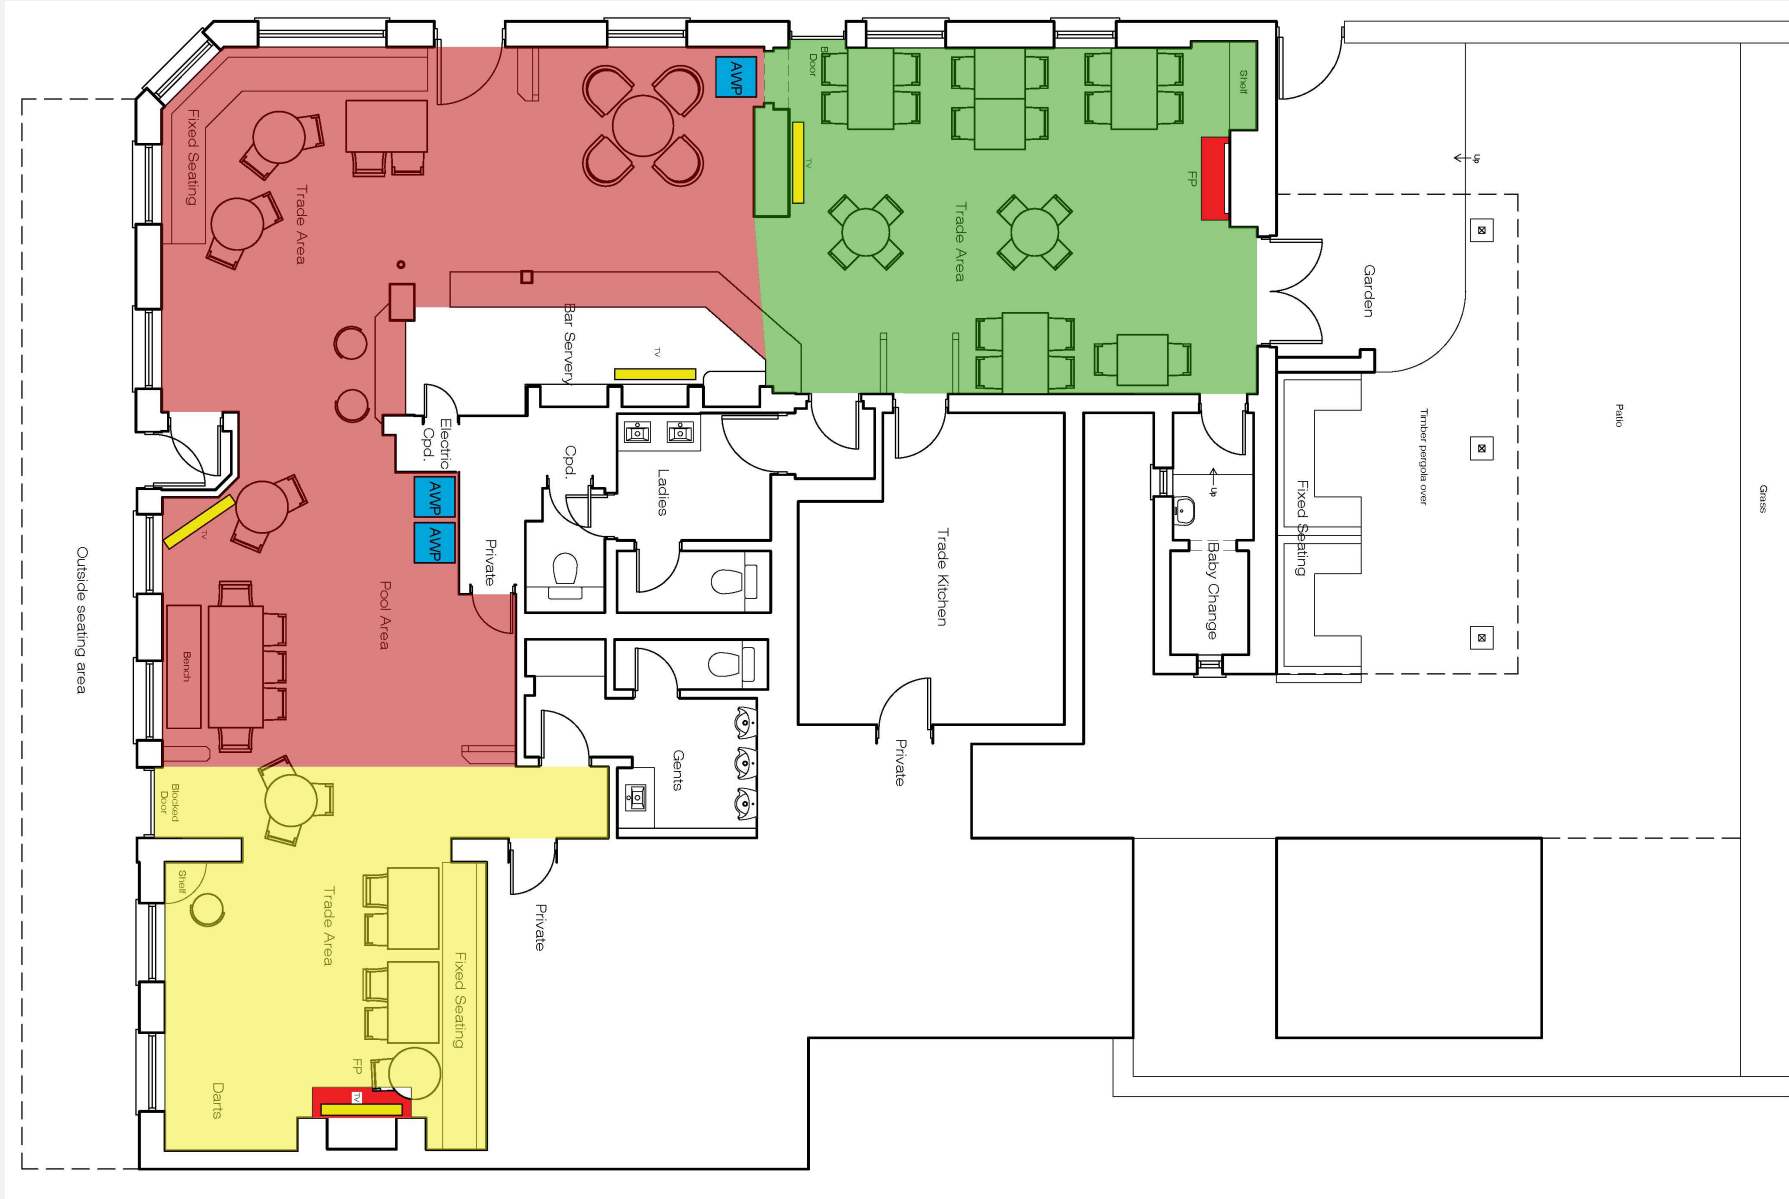

Internal Mood Board

Rendered Floor Plan

Floor Plans & Finishes

1 General Trade Areas

- Allow for touch-up paintwork.
- Alter backfitting and bar servery shelving.

2 Kitchen

- Install new Just Add Talent specification kitchen equipment.

3 Services

- Confirm existing boiler compliance.
- Power installation for signage lighting, bar servery, and AWP's.
- Install power for hand dryers and adapt power for new kitchen layout.
- Update comms cabinet services.
- Include sustainability works for EPC compliance.