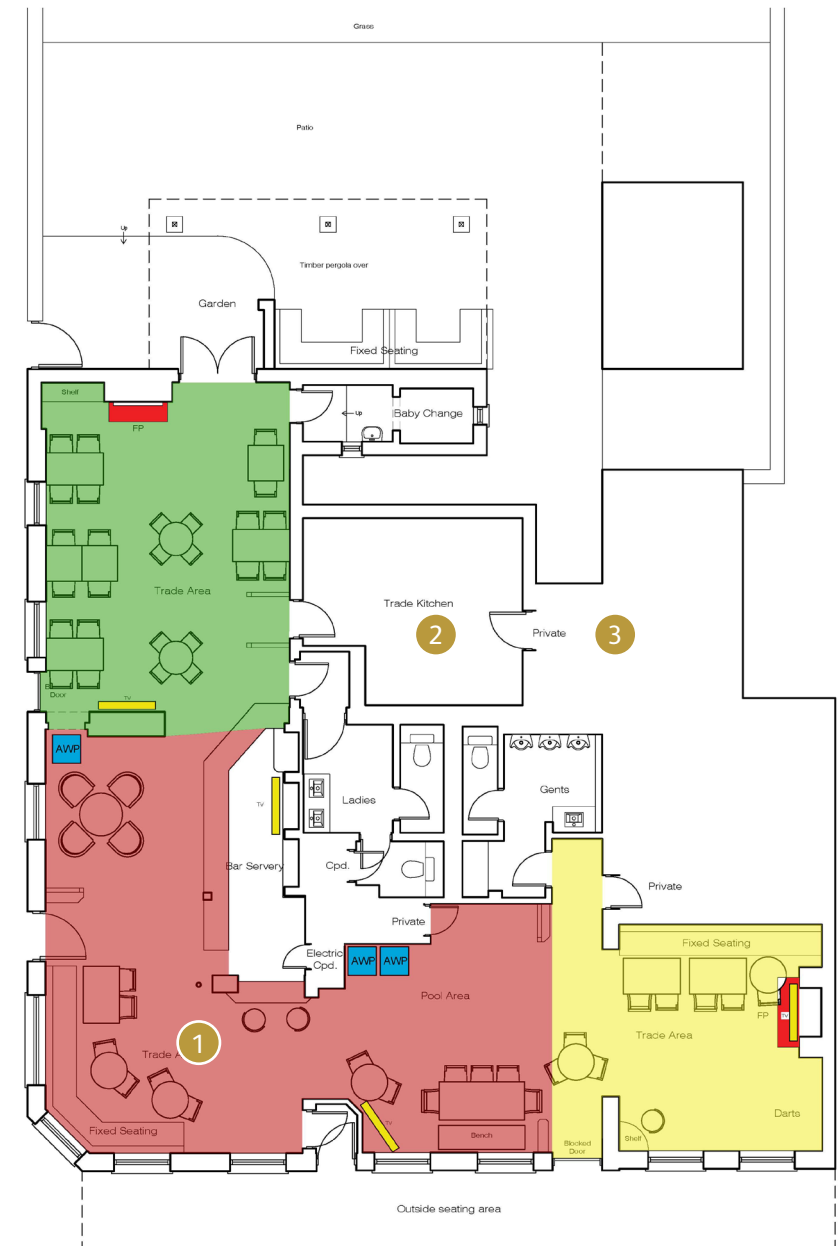

Internal Mood Board

Rendered Floor Plan

Floor Plans & Finishes

1 General Trade Areas

- Allow for touch-up paintwork.
- Alter backfitting and bar servery shelving.

2 Kitchen

- Install new Just Add Talent specification kitchen equipment.

3 Services

- Confirm existing boiler compliance.
- Power installation for signage lighting, bar servery, and AWP's.
- Install power for hand dryers and adapt power for new kitchen layout.
- Update comms cabinet services.
- Include sustainability works for EPC compliance.

Floor Plans & Finishes

4 Star Pubs Fixtures & Fittings

- Cutlery, Crockery & Utensils
- Coffee Machines & Water Boilers
- Cooled Bottle Beer Cabinet Displays
- Glasswashers
- Icemaker
- Hand Dryers
- Safes & Lockers
- Satellites, TVs & Big Screen (Supplement to existing system)
- Sound System
- Security System
- Telephone System
- Tills / EPOS
- Poster Frames incl. external frames (JAT Spec)
- Garden Furniture
- Patio Heaters – Fixed
- Bar Furniture – Loose
- Furniture and Furnishing Repairs
- Internal Light Fittings