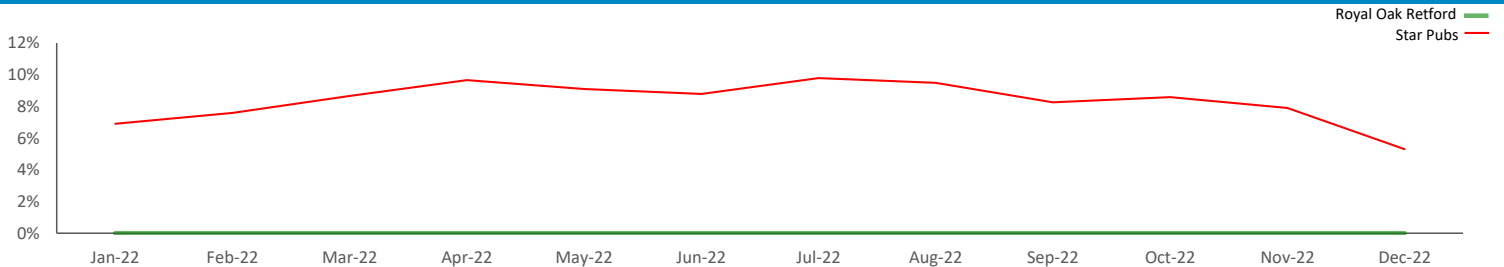

*WT= Walktime, **DT= Drivetime

Polaris Plus Segment	Population Count			Index vs GB average		
	10 min WT*	20 min WT*	20 min DT**	10 min WT*	20 min WT*	20 min DT**
Young Adult - Showing I Care						
Low	0	0	58	0	0	3
Medium	0	0	0	0	0	0
High	0	0	146	0	0	9
Young Adult - Showing I'm Cool						
Low	0	0	0	0	0	0
Medium	0	0	2,867	0	0	161
High	0	0	1,017	0	0	47
Midlife - Young Kids						
Low	0	0	4,615	0	0	86
Medium	61	61	5,782	48	37	80
High	16	21	2,298	35	36	88
Midlife - Carefree						
Low	0	0	2,506	0	0	153
Medium	0	0	5,414	0	0	167
High	270	342	4,068	293	287	77
Mature						
Low	39	39	2,960	78	60	103
Medium	394	489	10,587	369	354	173
High	64	136	3,917	81	133	87
Not Private Households	0	3	2,016	0	19	291

GB %

Average Transaction Values (£) by Polaris

Spend by Month

Time of Day/Day of Week

Time of day and day of week busyness from within a 60m radius of the pub calculated using GPS data

Index by Month

Seasonality of footfall from within 60m of the pub. Over 100 index indicates it is busier than average