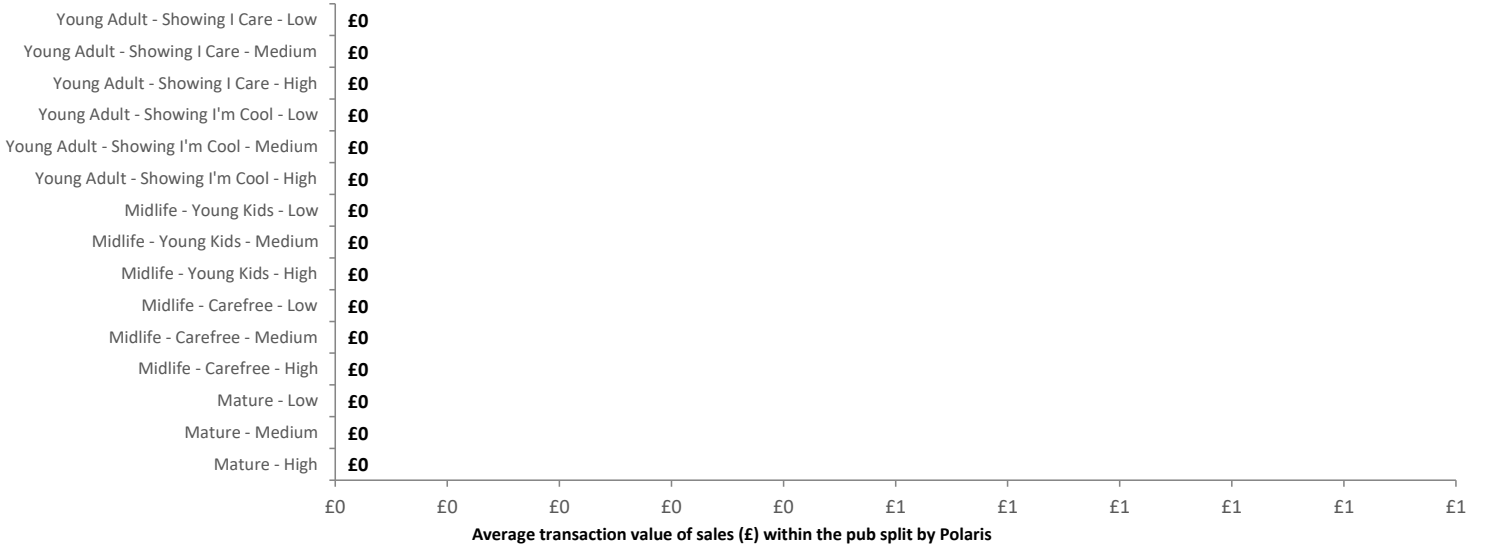

*WT= Walktime, **DT= Drivetime

Polaris Plus Segment	Population Count			Index vs GB average		
	10 min WT*	20 min WT*	20 min DT**	10 min WT*	20 min WT*	20 min DT**
Young Adult - Showing I Care						
Low	0	0	58	0	0	3
Medium	0	0	0	0	0	0
High	0	0	146	0	0	9
Young Adult - Showing I'm Cool						
Low	0	0	0	0	0	0
Medium	0	0	2,867	0	0	161
High	0	0	1,017	0	0	47
Midlife - Young Kids						
Low	0	0	4,615	0	0	86
Medium	61	61	5,782	48	37	80
High	16	21	2,298	35	36	88
Midlife - Carefree						
Low	0	0	2,506	0	0	153
Medium	0	0	5,414	0	0	167
High	270	342	4,068	293	287	77
Mature						
Low	39	39	2,960	78	60	103
Medium	394	489	10,587	369	354	173
High	64	136	3,917	81	133	87
Not Private Households	0	3	2,016	0	19	291

GB %

Average Transaction Values (£) by Polaris

Spend by Month

Time of Day/Day of Week

Time of day and day of week busyness from within a 60m radius of the pub calculated using GPS data

Index by Month

Seasonality of footfall from within 60m of the pub. Over 100 index indicates it is busier than average