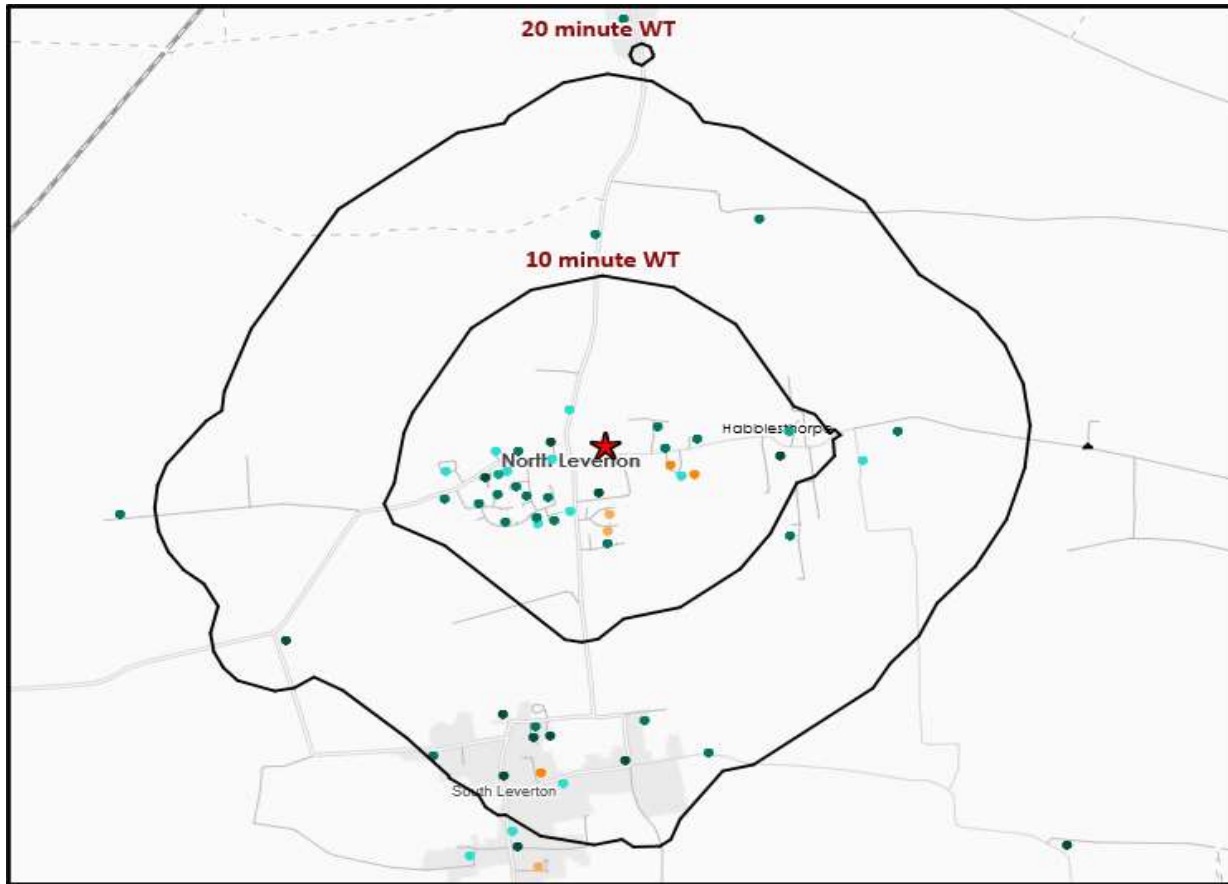

Polaris Plus Profile by Catchment

*WT= Walktime, **DT= Drivetime

Polaris Plus Segment	Population Count			Index vs GB average		
	10 min WT*	20 min WT*	20 min DT**	10 min WT*	20 min WT*	20 min DT**
Young Adult - Showing I Care						
Low	0	0	58	0	0	3
Medium	0	0	0	0	0	0
High	0	0	146	0	0	9
Young Adult - Showing I'm Cool						
Low	0	0	0	0	0	0
Medium	0	0	2,867	0	0	161
High	0	0	1,017	0	0	47
Midlife - Young Kids						
Low	0	0	4,615	0	0	86
Medium	61	61	5,782	48	37	80
High	16	21	2,298	35	36	88
Midlife - Carefree						
Low	0	0	2,506	0	0	153
Medium	0	0	5,414	0	0	167
High	270	342	4,068	293	287	77
Mature						
Low	39	39	2,960	78	60	103
Medium	394	489	10,587	369	354	173
High	64	136	3,917	81	133	87
Not Private Households	0	3	2,016	0	19	291