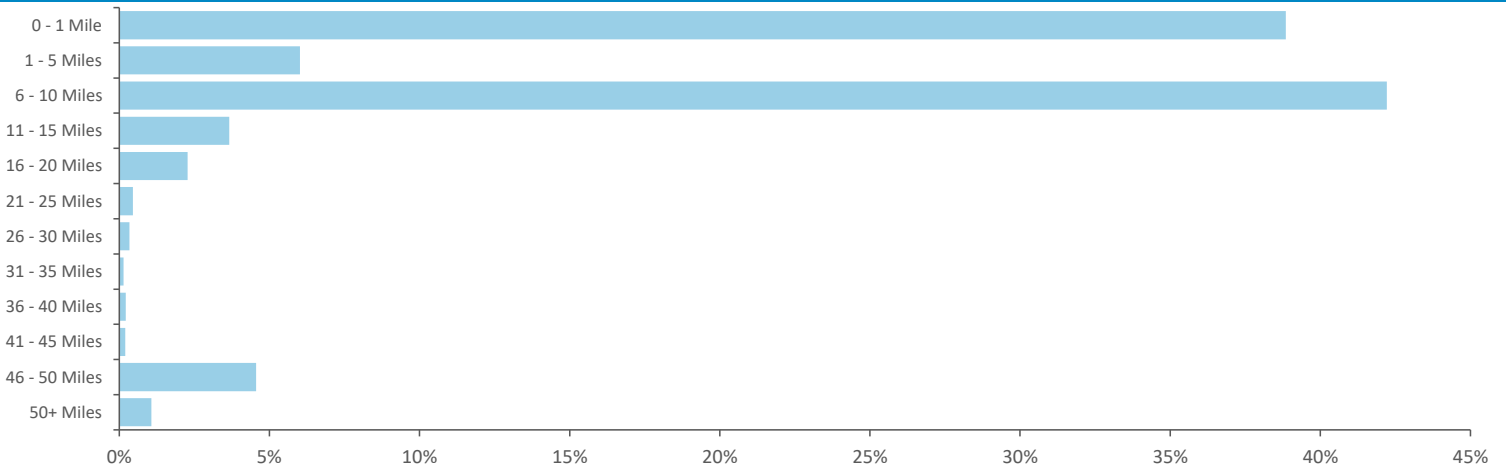

GB %

Average Transaction Values (£) by Polaris

Spend by Month

Time of Day/Day of Week

Time of day and day of week busyness from within a 60m radius of the pub calculated using GPS data

Index by Month

Seasonality of footfall from within 60m of the pub. Over 100 index indicates it is busier than average

Distance from Home

Illustrates how far those seen within 60m of the pub have travelled from their home location to get there

Polaris Plus Profile

Mobile Data Summary - Royal Oak Retford

© 2023 CACI Limited and all other applicable third party notices (©2022, Digital Envoy. All Rights Reserved) can be found at www.caci.co.uk/copyrightnotices.pdf