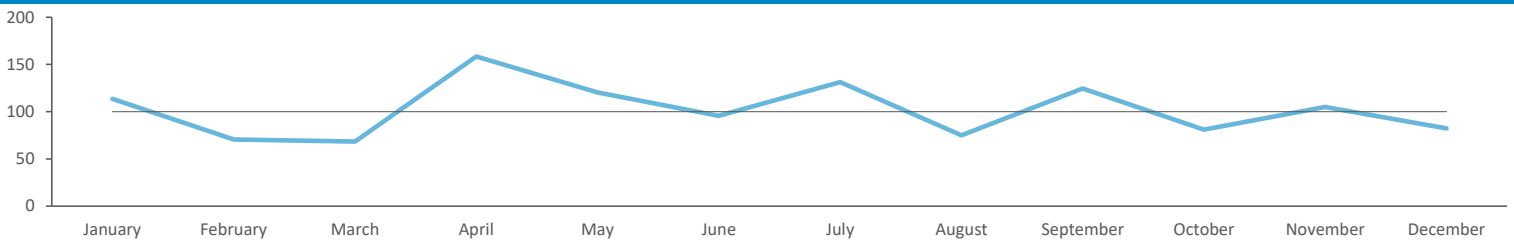

GB %

Average Transaction Values (£) by Polaris

Spend by Month

Time of Day/Day of Week

Time of day and day of week busyness from within a 60m radius of the pub calculated using GPS data

Index by Month

Seasonality of footfall from within 60m of the pub. Over 100 index indicates it is busier than average

Distance from Home

Illustrates how far those seen within 60m of the pub have travelled from their home location to get there

Polaris Plus Profile

Mobile Data Summary - Royal Oak Retford

© 2023 CACI Limited and all other applicable third party notices (©2022, Digital Envoy. All Rights Reserved) can be found at www.caci.co.uk/copyrightnotices.pdf