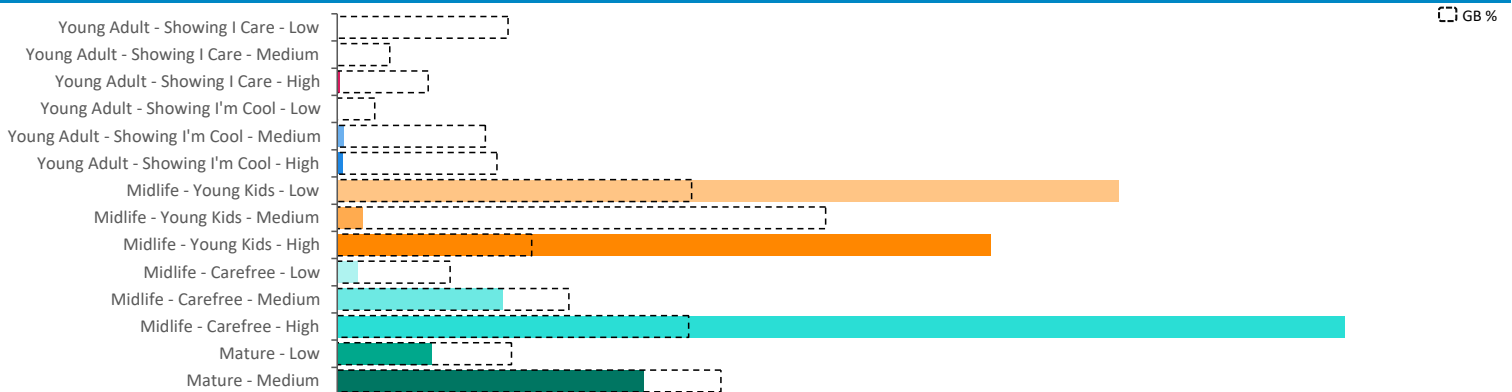

GB %

Average Transaction Values (£) by Polaris

Spend by Month

Time of Day/Day of Week

Time of day and day of week busyness from within a 60m radius of the pub calculated using GPS data

Index by Month

Seasonality of footfall from within 60m of the pub. Over 100 index indicates it is busier than average

Distance from Home

Illustrates how far those seen within 60m of the pub have travelled from their home location to get there

Polaris Plus Profile

Mobile Data Summary - Royal Oak Retford

© 2023 CACI Limited and all other applicable third party notices (©2022, Digital Envoy. All Rights Reserved) can be found at www.caci.co.uk/copyrightnotices.pdf