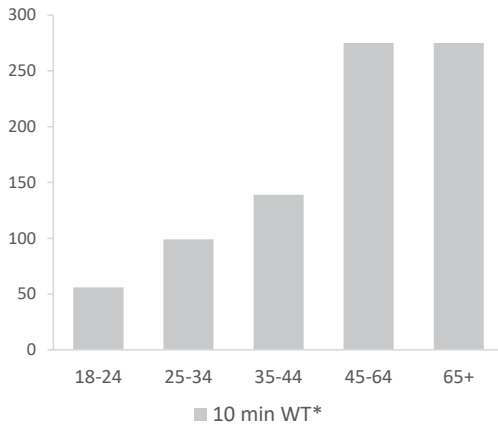

- Over GB Average
- Around GB Average
- Under GB Average

*WT= Walktime, **DT= Drivetime

	Catchment Size (Counts)			Index vs GB Average			
	10 min WT*	20 min WT*	20 min DT**	10 min WT*	20 min WT*	20 min DT**	
Population	1,077	1,372	60,726	20	9	16	
<small>Population & Adults 18+ index is based on all pubs</small>							
Adults 18+	844	1,091	48,251	19	6	16	
Competition Pubs	1	2	70	7	6	19	
Adults 18+ per Competition Pub	844	546	689	102	66	83	
% Adults Likely to Drink	81.0%	81.9%	82.4%	98	99	100	
Affluence	Low	4.6%	3.6%	21.0%	18	14	82
	Medium	53.9%	50.4%	51.1%	137	128	130
	High	41.5%	45.7%	23.7%	124	136	71
<small>*Affluence does not include Not Private Households</small>							
Age Profile	18-24	56	63	3,910	64	57	79
	25-34	99	121	7,194	69	66	89
	35-44	139	171	6,772	100	97	87
	45-64	275	378	16,593	100	108	107
	65+	275	358	13,782	134	137	119

	Catchment Size (Counts)			Index vs GB Average			
	10 min WT*	20 min WT*	20 min DT**	10 min WT*	20 min WT*	20 min DT**	
Gender	Male	487 (45%)	631 (46%)	30,206 (50%)	91	93	101
	Female	590 (55%)	741 (54%)	30,520 (50%)	108	107	99
Economic Status (16-74)	Employed: Full-time	307 (43%)	396 (43%)	17,038 (40%)	103	103	95
	Employed: Part-time	95 (13%)	136 (15%)	6,215 (14%)	102	113	111
	Self employed	77 (11%)	108 (12%)	3,571 (8%)	112	122	87
	Unemployed	6 (1%)	7 (1%)	1,110 (3%)	35	32	109
	Retired	140 (20%)	168 (18%)	7,361 (17%)	142	131	124
	Other	92 (13%)	114 (12%)	7,666 (18%)	65	62	90
Total Worker Count	74	192	28,377				