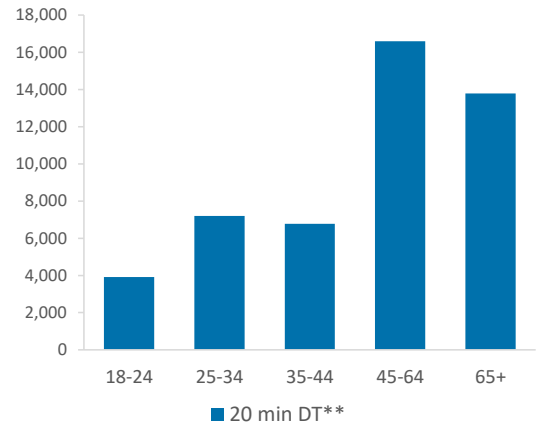

- Over GB Average
- Around GB Average
- Under GB Average

*WT= Walktime, **DT= Drivetime

	Catchment Size (Counts)			Index vs GB Average			
	10 min WT*	20 min WT*	20 min DT**	10 min WT*	20 min WT*	20 min DT**	
Population	1,077	1,372	60,726	20	9	16	
<small>Population & Adults 18+ index is based on all pubs</small>							
Adults 18+	844	1,091	48,251	19	6	16	
Competition Pubs	1	2	70	7	6	19	
Adults 18+ per Competition Pub	844	546	689	102	66	83	
% Adults Likely to Drink	81.0%	81.9%	82.4%	98	99	100	
Affluence	Low	4.6%	3.6%	21.0%	18	14	82
	Medium	53.9%	50.4%	51.1%	137	128	130
	High	41.5%	45.7%	23.7%	124	136	71
<small>*Affluence does not include Not Private Households</small>							
Age Profile	18-24	56	63	3,910	64	57	79
	25-34	99	121	7,194	69	66	89
	35-44	139	171	6,772	100	97	87
	45-64	275	378	16,593	100	108	107
	65+	275	358	13,782	134	137	119

	Catchment Size (Counts)			Index vs GB Average			
	10 min WT*	20 min WT*	20 min DT**	10 min WT*	20 min WT*	20 min DT**	
Gender	Male	487 (45%)	631 (46%)	30,206 (50%)	91	93	101
	Female	590 (55%)	741 (54%)	30,520 (50%)	108	107	99
Economic Status (16-74)	Employed: Full-time	307 (43%)	396 (43%)	17,038 (40%)	103	103	95
	Employed: Part-time	95 (13%)	136 (15%)	6,215 (14%)	102	113	111
	Self employed	77 (11%)	108 (12%)	3,571 (8%)	112	122	87
	Unemployed	6 (1%)	7 (1%)	1,110 (3%)	35	32	109
	Retired	140 (20%)	168 (18%)	7,361 (17%)	142	131	124
	Other	92 (13%)	114 (12%)	7,666 (18%)	65	62	90
Total Worker Count	74	192	28,377				