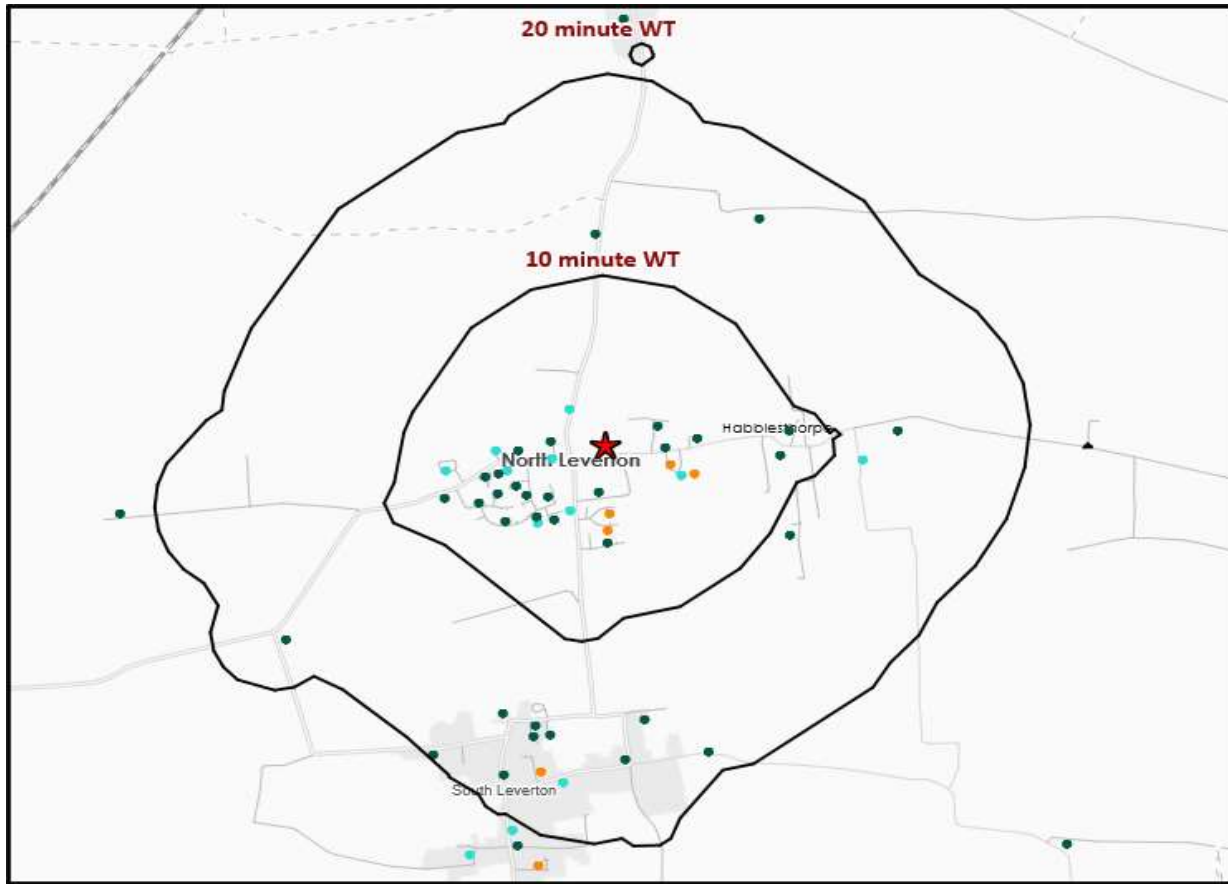

Polaris Profile by Catchment

*WT= Walktime, **DT= Drivetime

Polaris Segment	Population Count			Index vs GB average		
	10 min WT*	20 min WT*	20 min DT**	10 min WT*	20 min WT*	20 min DT**
Young Adult - Showing I Care	0	0	204	0	0	5
Young Adult - Showing I'm Cool	0	0	3,884	0	0	87
Midlife - Young Kids	77	82	12,695	29	24	84
Midlife - Carefree	270	342	11,988	152	149	118
Mature	497	664	17,464	210	218	129
Not Private Households	0	3	2,016	0	19	291
Total	844	1,091	48,251