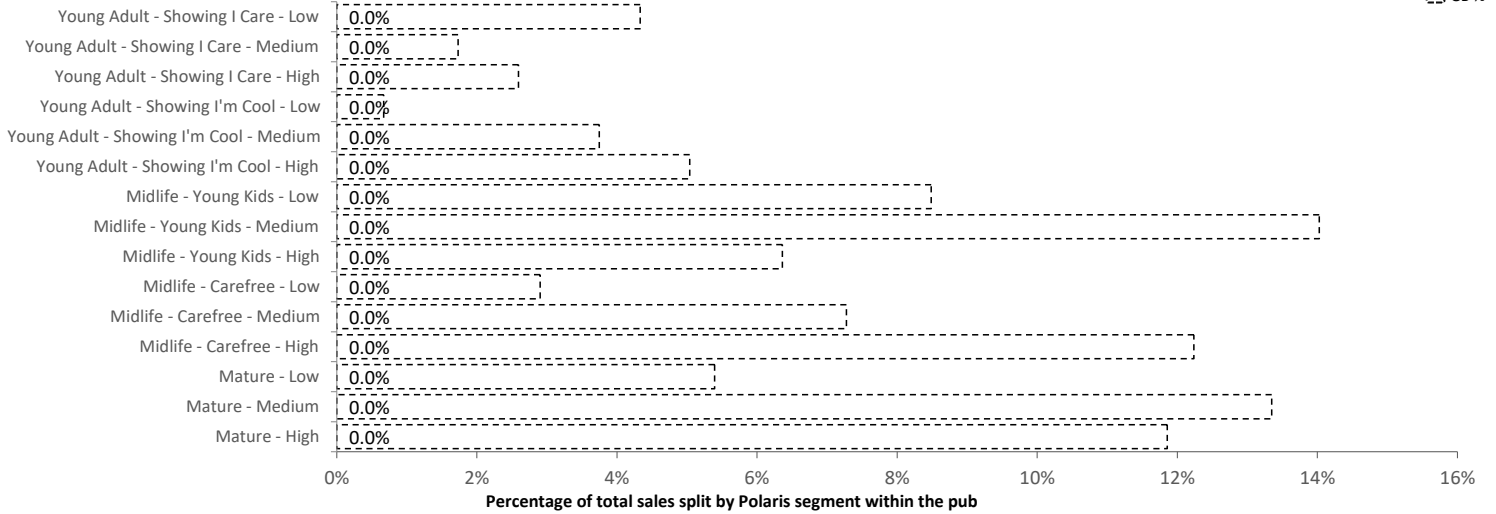

*WT= Walktime, **DT= Drivetime

Polaris Plus Segment	Population Count			Index vs GB average		
	10 min WT*	20 min WT*	20 min DT**	10 min WT*	20 min WT*	20 min DT**
Young Adult - Showing I Care						
Low	0	0	58	0	0	3
Medium	0	0	0	0	0	0
High	0	0	146	0	0	9
Young Adult - Showing I'm Cool						
Low	0	0	0	0	0	0
Medium	0	0	2,867	0	0	161
High	0	0	1,017	0	0	47
Midlife - Young Kids						
Low	0	0	4,615	0	0	86
Medium	61	61	5,782	48	37	80
High	16	21	2,298	35	36	88
Midlife - Carefree						
Low	0	0	2,506	0	0	153
Medium	0	0	5,414	0	0	167
High	270	342	4,068	293	287	77
Mature						
Low	39	39	2,960	78	60	103
Medium	394	489	10,587	369	354	173
High	64	136	3,917	81	133	87
Not Private Households	0	3	2,016	0	19	291

GB %

Average Transaction Values (£) by Polaris

Spend by Month

Time of Day/Day of Week

Time of day and day of week busyness from within a 60m radius of the pub calculated using GPS data

Index by Month

Seasonality of footfall from within 60m of the pub. Over 100 index indicates it is busier than average