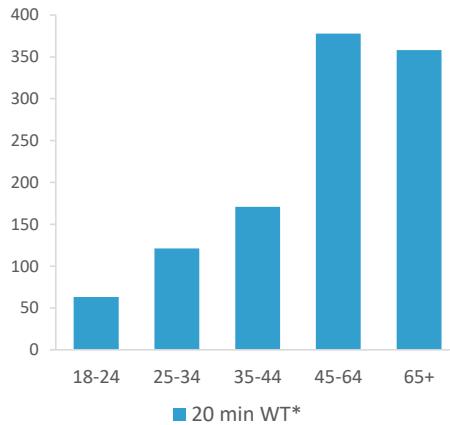

- Over GB Average
- Around GB Average
- Under GB Average

*WT= Walktime, **DT= Drivetime

	Catchment Size (Counts)			Index vs GB Average			
	10 min WT*	20 min WT*	20 min DT**	10 min WT*	20 min WT*	20 min DT**	
Population	1,077	1,372	60,726	20	9	16	
<small>Population & Adults 18+ index is based on all pubs</small>							
Adults 18+	844	1,091	48,251	19	6	16	
Competition Pubs	1	2	70	7	6	19	
Adults 18+ per Competition Pub	844	546	689	102	66	83	
% Adults Likely to Drink	81.0%	81.9%	82.4%	98	99	100	
Affluence	Low	4.6%	3.6%	21.0%	18	14	82
	Medium	53.9%	50.4%	51.1%	137	128	130
	High	41.5%	45.7%	23.7%	124	136	71
<small>*Affluence does not include Not Private Households</small>							
Age Profile	18-24	56	63	3,910	64	57	79
	25-34	99	121	7,194	69	66	89
	35-44	139	171	6,772	100	97	87
	45-64	275	378	16,593	100	108	107
	65+	275	358	13,782	134	137	119

	Catchment Size (Counts)			Index vs GB Average			
	10 min WT*	20 min WT*	20 min DT**	10 min WT*	20 min WT*	20 min DT**	
Gender	Male	487 (45%)	631 (46%)	30,206 (50%)	91	93	101
	Female	590 (55%)	741 (54%)	30,520 (50%)	108	107	99
Economic Status (16-74)	Employed: Full-time	307 (43%)	396 (43%)	17,038 (40%)	103	103	95
	Employed: Part-time	95 (13%)	136 (15%)	6,215 (14%)	102	113	111
	Self employed	77 (11%)	108 (12%)	3,571 (8%)	112	122	87
	Unemployed	6 (1%)	7 (1%)	1,110 (3%)	35	32	109
	Retired	140 (20%)	168 (18%)	7,361 (17%)	142	131	124
	Other	92 (13%)	114 (12%)	7,666 (18%)	65	62	90
Total Worker Count	74	192	28,377				