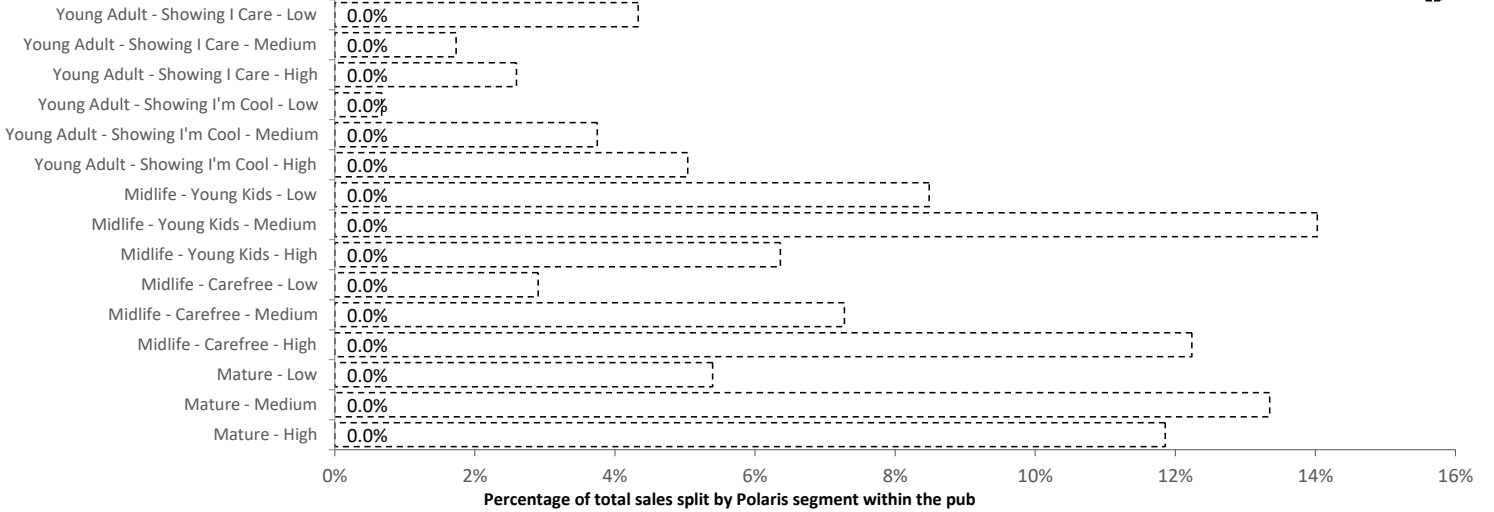

Spend by Polaris

GB %