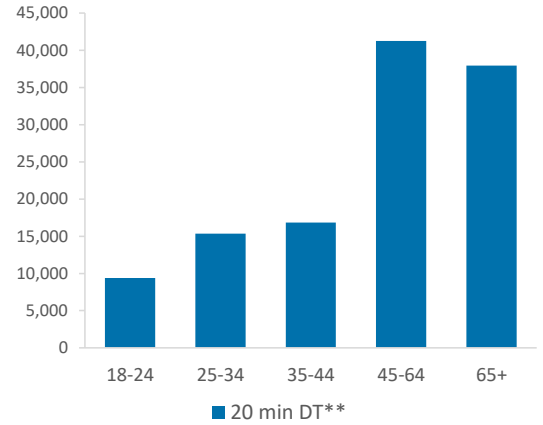

- Over GB Average
- Around GB Average
- Under GB Average

\*WT= Walktime, \*\*DT= Drivetime

	Catchment Size (Counts)			Index vs GB Average		
	10 min WT*	20 min WT*	20 min DT**	10 min WT*	20 min WT*	20 min DT**
Population	3,984	7,610	151,443	75	52	40
Population & Adults 18+ index is based on all pubs						
Adults 18+	3,209	6,186	120,784	74	35	40
Competition Pubs	4	13	112	27	41	31
Adults 18+ per Competition Pub	802	476	1,078	97	58	131
% Adults Likely to Drink	85.9%	85.9%	83.6%	104	104	101

Affluence	Low	38.2%	30.1%	25.6%	149	117	100
	Medium	6.8%	9.4%	44.4%	17	24	113
	High	54.9%	58.3%	29.0%	164	174	86

\*Affluence does not include Not Private Households

Age Profile	18-24	209	398	9,389	65	64	76
	25-34	280	504	15,362	53	50	76
	35-44	427	825	16,850	83	84	86
	45-64	1,179	2,141	41,259	116	110	107
	65+	1,114	2,318	37,924	146	159	131

	Catchment Size (Counts)			Index vs GB Average			
	10 min WT*	20 min WT*	20 min DT**	10 min WT*	20 min WT*	20 min DT**	
Gender							
	Male	1,926 (48%)	3,668 (48%)	72,435 (48%)	98	97	97
	Female	2,058 (52%)	3,942 (52%)	79,008 (52%)	102	102	103
Economic Status (16-74)							
	Employed: Full-time	1,055 (38%)	1,951 (38%)	40,282 (38%)	92	91	91
	Employed: Part-time	337 (12%)	661 (13%)	15,241 (14%)	94	98	111
	Self employed	343 (12%)	663 (13%)	8,746 (8%)	130	134	86
	Unemployed	49 (2%)	68 (1%)	2,508 (2%)	75	55	100
	Retired	588 (21%)	1,108 (21%)	20,314 (19%)	155	155	139
	Other	380 (14%)	722 (14%)	18,916 (18%)	70	71	90
Total Worker Count		1,981	4,841	51,479			