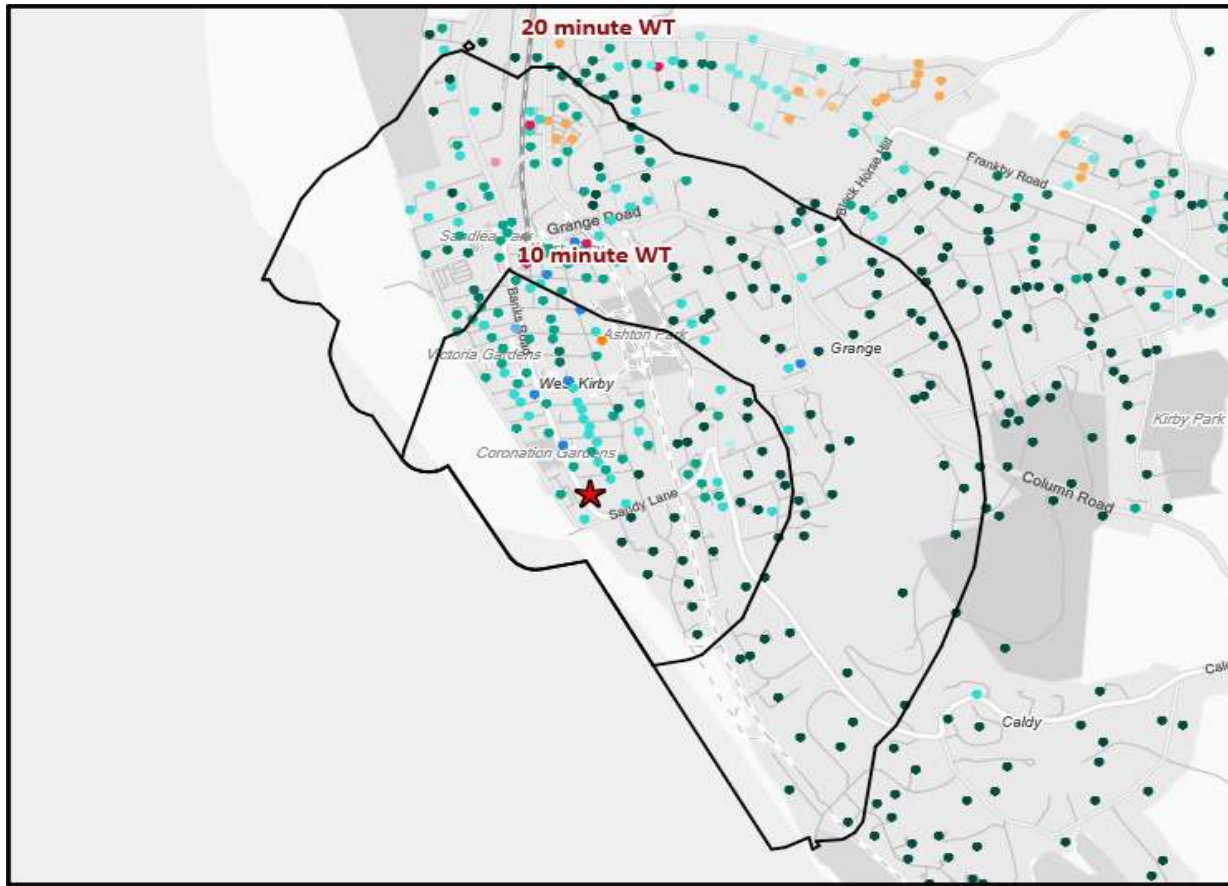

- Pub Sites
- Catchment
- **Polaris Plus Segments**
- Young Adult - Showing I Care
  - Low
  - Medium
  - High
- Young Adult - Showing I'm Cool
  - Low
  - Medium
  - High
- Midlife - Young Kids
  - Low
  - Medium
  - High
- Midlife - Carefree
  - Low
  - Medium
  - High
- Mature
  - Low
  - Medium
  - High

Polaris Plus Profile by Catchment

*WT= Walktime, **DT= Drivetime

Polaris Plus Segment	Population Count			Index vs GB average		
	10 min WT*	20 min WT*	20 min DT**	10 min WT*	20 min WT*	20 min DT**
Young Adult - Showing I Care						
Low	0	3	12	0	1	0
Medium	0	0	0	0	0	0
High	0	42	875	0	20	22
Young Adult - Showing I'm Cool						
Low	0	0	0	0	0	0
Medium	44	44	2,251	37	19	50
High	158	239	2,024	110	86	37
Midlife - Young Kids						
Low	0	0	14,802	0	0	110
Medium	0	133	9,562	0	14	53
High	19	19	2,314	11	6	36
Midlife - Carefree						
Low	35	35	2,112	32	17	51
Medium	0	0	16,160	0	0	199
High	843	1,436	10,687	241	213	81
Mature						
Low	1,192	1,823	13,938	626	496	194
Medium	175	406	25,666	43	52	168
High	743	1,873	19,108	247	323	169
Not Private Households	0	133	1,273	0	150	73