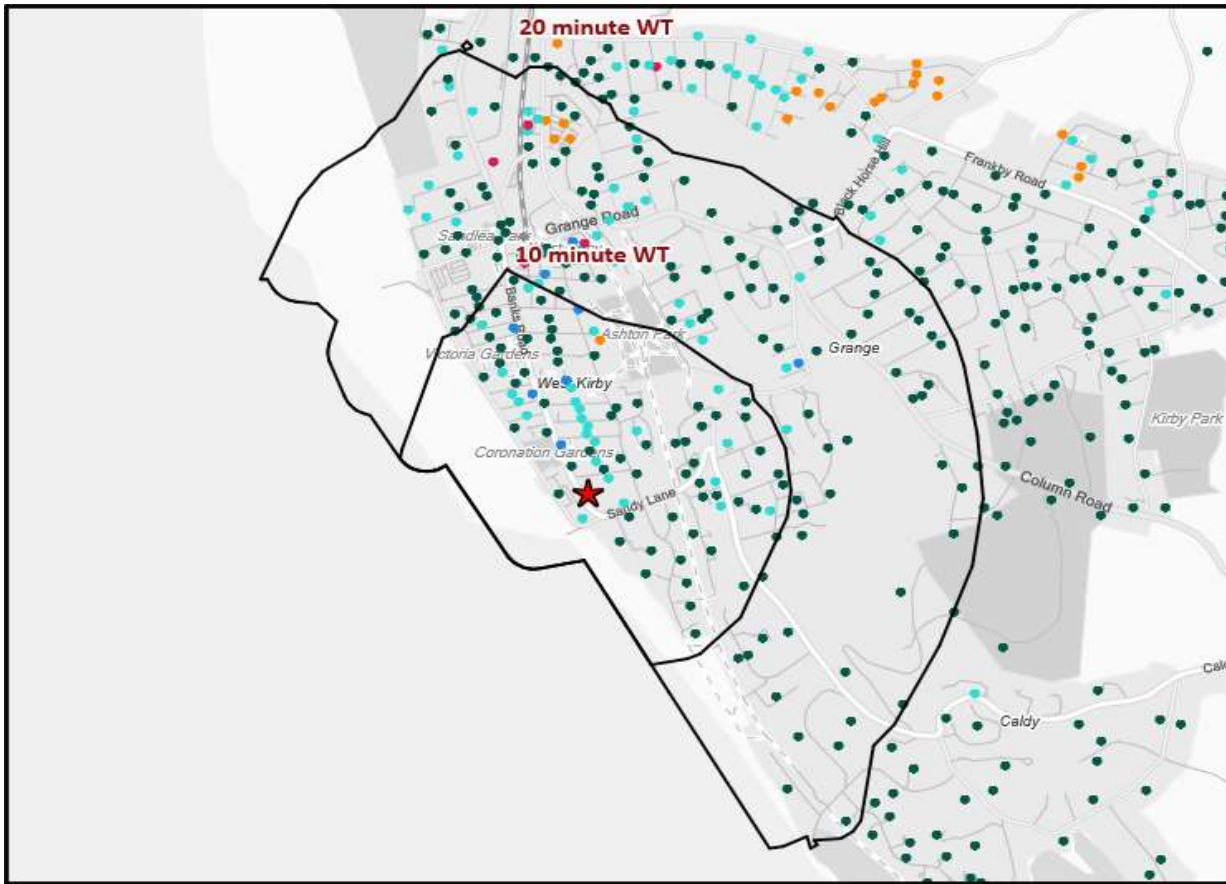

- Pub Sites
- Catchment
- **Polaris Segments**
- Young Adult - Showing I Care
- Young Adult - Showing I'm Cool
- Midlife - Young Kids
- Midlife - Carefree
- Mature

Polaris Profile by Catchment

*WT= Walktime, **DT= Drivetime

Polaris Segment	Population Count			Index vs GB average		
	10 min WT*	20 min WT*	20 min DT**	10 min WT*	20 min WT*	20 min DT**
Young Adult - Showing I Care	0	45	887	0	8	8
Young Adult - Showing I'm Cool	202	283	4,275	68	50	38
Midlife - Young Kids	19	152	26,678	2	8	70
Midlife - Carefree	878	1,471	28,959	130	113	114
Mature	2,110	4,102	58,712	235	237	174
Not Private Households	0	133	1,273	0	150	73
Total	3,209	6,186	120,784