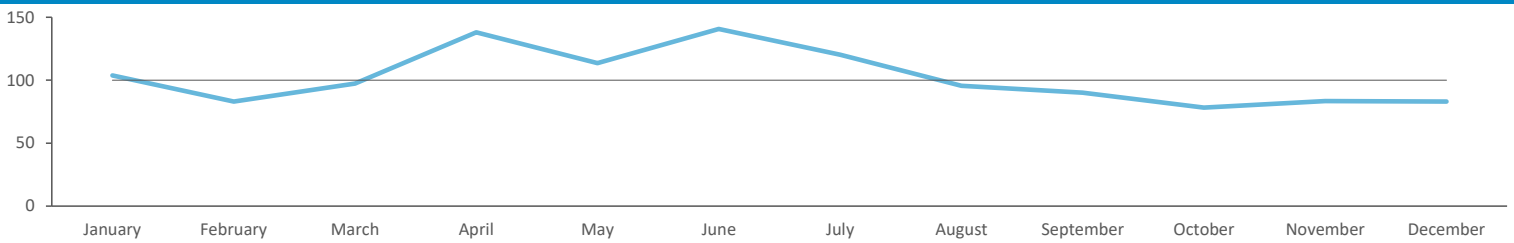

## Spend by Month

### Time of Day/Day of Week

Time of day and day of week busyness from within a 60m radius of the pub calculated using GPS data

### Index by Month

Seasonality of footfall from within 60m of the pub. Over 100 index indicates it is busier than average