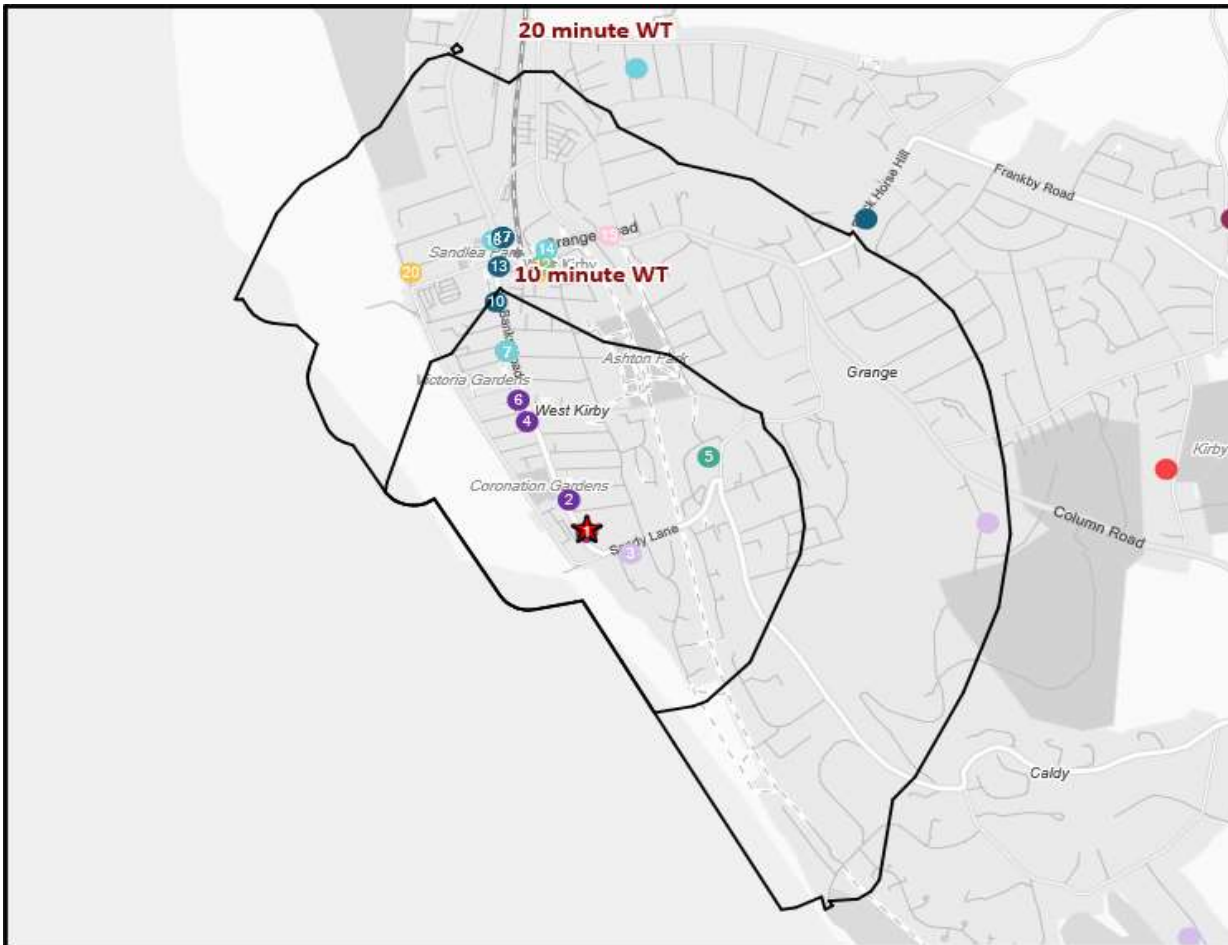

### Distance from Home

Illustrates how far those seen within 60m of the pub have travelled from their home location to get there

## Time of Day/Day of Week

Polaris profile of people passing within 60m of the pub, these represent the potential customers walking past the door

- Pub Sites
- Catchment
- CGA Licensed Premises**
- ABOS
- Casual Dining
- Circuit Bar
- Clubland
- Community Pub
- Craft Led
- Family Pub Dining
- GPGF
- High Street Pub
- Hotel
- Large Venue
- Night Club
- Premium Local
- Restaurants
- Sports Clubs

Nearest 20 Pubs

Ref.	Name	Postcode	Operator	Segment	Distance (miles)
1	Hilbre Court	CH48 3HU	Star Pubs & Bars	Premium Local	0.0
2	Est Italian	CH48 3HT	Independent Free	Restaurants	0.1
3	West Kirkby Sailing Club	CH48 3HZ	Independent Free	Sports Clubs	0.1
4	Royal Bengal Restaurant	CH48 0QB	Independent Free	Restaurants	0.2
5	Hickory's Smokehouse	CH48 3JN	Hickory's Smokehouse Ltd	Casual Dining	0.3
6	Andre's	CH48 0RF	Independent Free	Restaurants	0.3
7	Homebrew Tap	CH48 0RE	Independent Free	GPGF	0.4
7	Restaurant 625	CH48 0RE	Independent Free	Casual Dining	0.4
7	West Kirby Social Club	CH48 0RE	Independent Free	Clubland	0.4
10	Wild Inn	CH48 0RD	Independent Free	ABOS	0.5
11	Amici	CH48 4DD	Independent Free	High Street Pub	0.5
12	Dee Hotel	CH48 4EF	Wetherspoons GB	Circuit Bar	0.5
13	Blind Pig	CH48 4HD	Independent Free	ABOS	0.5
14	West Kirby Leisure Centre	CH48 4HX	Independent Free	Clubland	0.6
15	White Lion	CH48 4EE	Independent Free	GPGF	0.6
16	Crosville Emp Social Club	CH48 4HA	Independent Free	Clubland	0.6
17	Karma Restaurant	CH48 4DY	Independent Free	Restaurants	0.6
17	Wro	CH48 4DY	Independent Free	ABOS	0.6
17	Grand Ave	CH48 4DY	Independent Free	ABOS	0.6
20	Sunset Lounge	CH48 0QG	Independent Free	High Street Pub	0.6