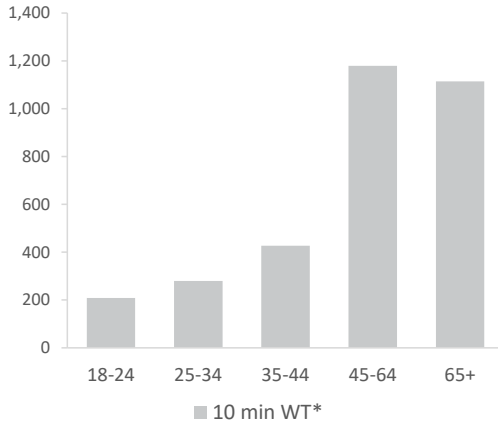

- Over GB Average
- Around GB Average
- Under GB Average

\*WT= Walktime, \*\*DT= Drivetime

	Catchment Size (Counts)			Index vs GB Average		
	10 min WT*	20 min WT*	20 min DT**	10 min WT*	20 min WT*	20 min DT**
Population	3,984	7,610	151,443	75	52	40
Population & Adults 18+ index is based on all pubs						
Adults 18+	3,209	6,186	120,784	74	35	40
Competition Pubs	4	13	112	27	41	31
Adults 18+ per Competition Pub	802	476	1,078	97	58	131
% Adults Likely to Drink	85.9%	85.9%	83.6%	104	104	101

Affluence	Low	38.2%	30.1%	25.6%	149	117	100
	Medium	6.8%	9.4%	44.4%	17	24	113
	High	54.9%	58.3%	29.0%	164	174	86

\*Affluence does not include Not Private Households

Age Profile	18-24	209	398	9,389	65	64	76
	25-34	280	504	15,362	53	50	76
	35-44	427	825	16,850	83	84	86
	45-64	1,179	2,141	41,259	116	110	107
	65+	1,114	2,318	37,924	146	159	131

	Catchment Size (Counts)			Index vs GB Average			
	10 min WT*	20 min WT*	20 min DT**	10 min WT*	20 min WT*	20 min DT**	
Gender							
	Male	1,926 (48%)	3,668 (48%)	72,435 (48%)	98	97	97
	Female	2,058 (52%)	3,942 (52%)	79,008 (52%)	102	102	103
Economic Status (16-74)							
	Employed: Full-time	1,055 (38%)	1,951 (38%)	40,282 (38%)	92	91	91
	Employed: Part-time	337 (12%)	661 (13%)	15,241 (14%)	94	98	111
	Self employed	343 (12%)	663 (13%)	8,746 (8%)	130	134	86
	Unemployed	49 (2%)	68 (1%)	2,508 (2%)	75	55	100
	Retired	588 (21%)	1,108 (21%)	20,314 (19%)	155	155	139
	Other	380 (14%)	722 (14%)	18,916 (18%)	70	71	90
Total Worker Count		1,981	4,841	51,479			