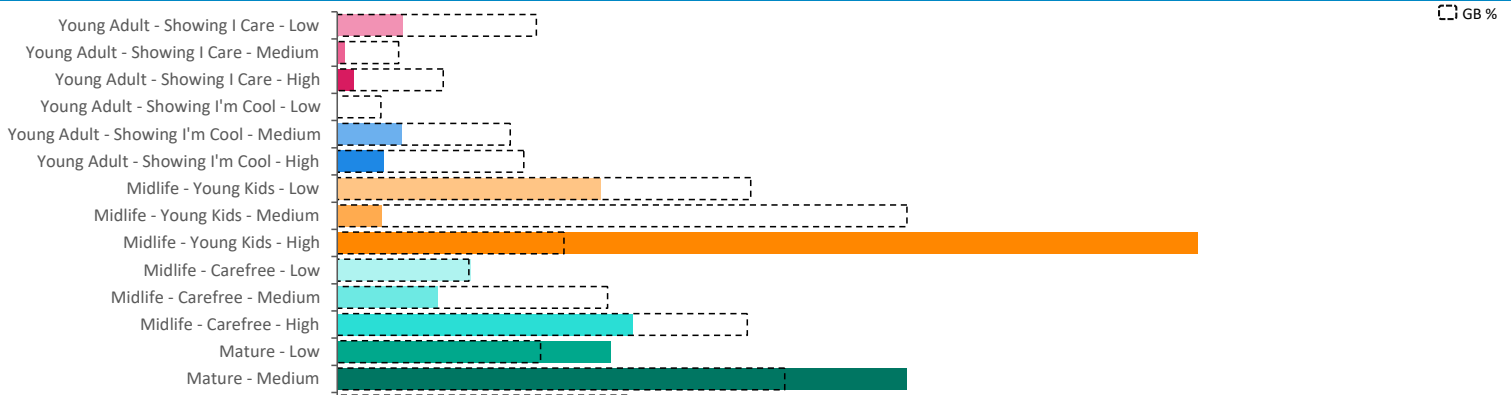

Polaris Plus Profile