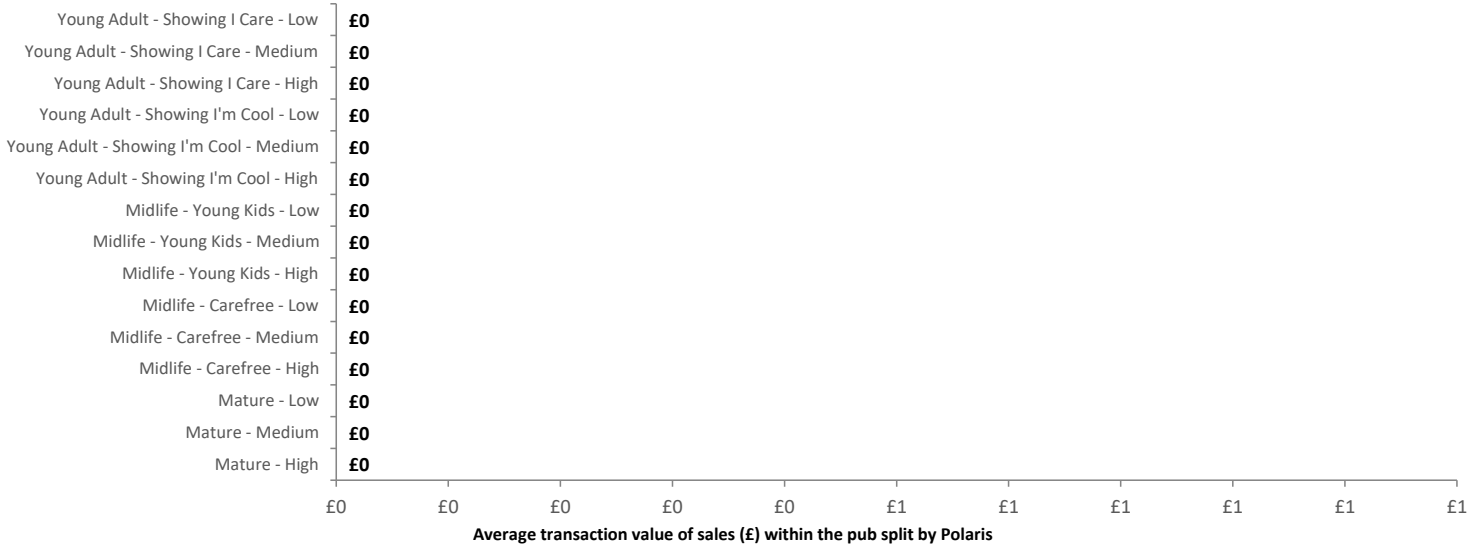

Average Transaction Values (£) by Polaris