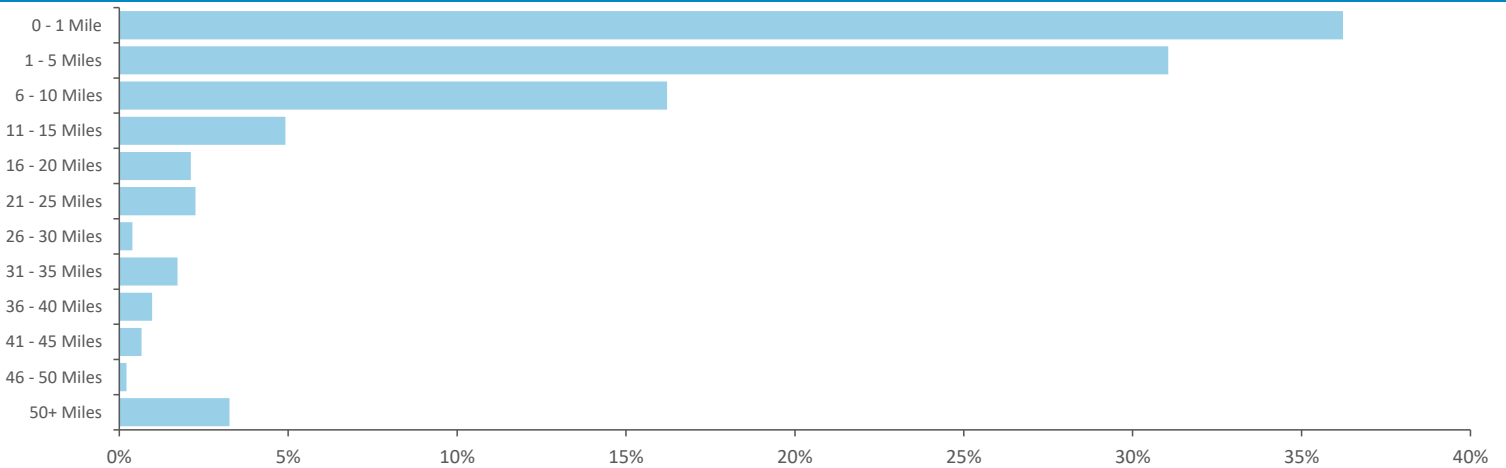

Distance from Home

Illustrates how far those seen within 60m of the pub have travelled from their home location to get there