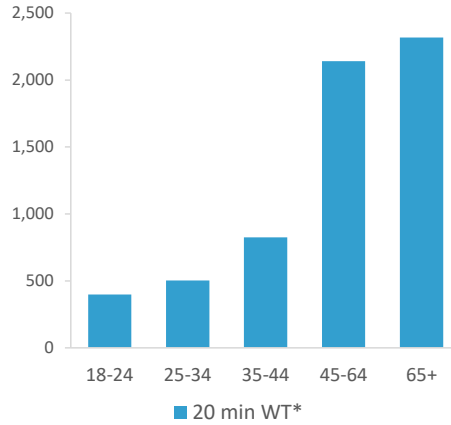

- Over GB Average
- Around GB Average
- Under GB Average

\*WT= Walktime, \*\*DT= Drivetime

	Catchment Size (Counts)			Index vs GB Average		
	10 min WT*	20 min WT*	20 min DT**	10 min WT*	20 min WT*	20 min DT**
Population	3,984	7,610	151,443	75	52	40
Population & Adults 18+ index is based on all pubs						
Adults 18+	3,209	6,186	120,784	74	35	40
Competition Pubs	4	13	112	27	41	31
Adults 18+ per Competition Pub	802	476	1,078	97	58	131
% Adults Likely to Drink	85.9%	85.9%	83.6%	104	104	101

Affluence	Low	38.2%	30.1%	25.6%	149	117	100
	Medium	6.8%	9.4%	44.4%	17	24	113
	High	54.9%	58.3%	29.0%	164	174	86

\*Affluence does not include Not Private Households

Age Profile	18-24	209	398	9,389	65	64	76
	25-34	280	504	15,362	53	50	76
	35-44	427	825	16,850	83	84	86
	45-64	1,179	2,141	41,259	116	110	107
	65+	1,114	2,318	37,924	146	159	131

	Catchment Size (Counts)			Index vs GB Average			
	10 min WT*	20 min WT*	20 min DT**	10 min WT*	20 min WT*	20 min DT**	
Gender							
	Male	1,926 (48%)	3,668 (48%)	72,435 (48%)	98	97	97
	Female	2,058 (52%)	3,942 (52%)	79,008 (52%)	102	102	103
Economic Status (16-74)							
	Employed: Full-time	1,055 (38%)	1,951 (38%)	40,282 (38%)	92	91	91
	Employed: Part-time	337 (12%)	661 (13%)	15,241 (14%)	94	98	111
	Self employed	343 (12%)	663 (13%)	8,746 (8%)	130	134	86
	Unemployed	49 (2%)	68 (1%)	2,508 (2%)	75	55	100
	Retired	588 (21%)	1,108 (21%)	20,314 (19%)	155	155	139
	Other	380 (14%)	722 (14%)	18,916 (18%)	70	71	90
Total Worker Count		1,981	4,841	51,479			