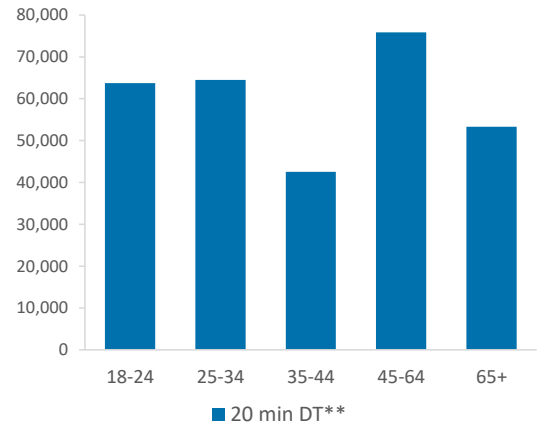

*WT= Walktime, **DT= Drivetime

	Catchment Size (Counts)			Index vs GB Average		
	10 min WT*	20 min WT*	20 min DT**	10 min WT*	20 min WT*	20 min DT**
Population	4,571	19,656	370,864	86	135	98
Adults 18+	3,702	15,592	299,956	85	87	100
Competition Pubs	4	14	379	27	44	105
Adults 18+ per Competition Pub	926	1,114	791	112	135	96
% Adults Likely to Drink	82.2%	83.3%	81.3%	100	101	99

Population & Adults 18+ index is based on all pubs

Affluence	Low	34.8%	22.1%	43.1%	135	86	168
	Medium	49.1%	41.0%	28.9%	125	104	74
	High	16.2%	36.6%	26.1%	48	109	78

*Affluence does not include Not Private Households

Age Profile	18-24	257	1,255	63,765	69	79	212
	25-34	508	2,973	64,522	84	114	131
	35-44	511	2,551	42,521	87	101	89
	45-64	1,402	5,338	75,853	120	106	80
	65+	1,024	3,475	53,295	117	92	75

	Catchment Size (Counts)			Index vs GB Average			
	10 min WT*	20 min WT*	20 min DT**	10 min WT*	20 min WT*	20 min DT**	
Gender							
	Male	2,156 (47%)	9,509 (48%)	188,175 (51%)	95	98	103
	Female	2,415 (53%)	10,147 (52%)	182,689 (49%)	105	102	97
Economic Status (16-74)							
	Employed: Full-time	1,307 (40%)	6,348 (44%)	97,667 (35%)	96	106	83
	Employed: Part-time	562 (17%)	2,240 (16%)	32,710 (12%)	132	120	89
	Self employed	261 (8%)	1,137 (8%)	19,647 (7%)	83	83	73
	Unemployed	78 (2%)	349 (2%)	7,127 (3%)	100	102	107
	Retired	583 (18%)	2,028 (14%)	31,004 (11%)	129	102	80
	Other	490 (15%)	2,259 (16%)	93,418 (33%)	76	80	168
Total Worker Count		1,136	5,848	163,518			