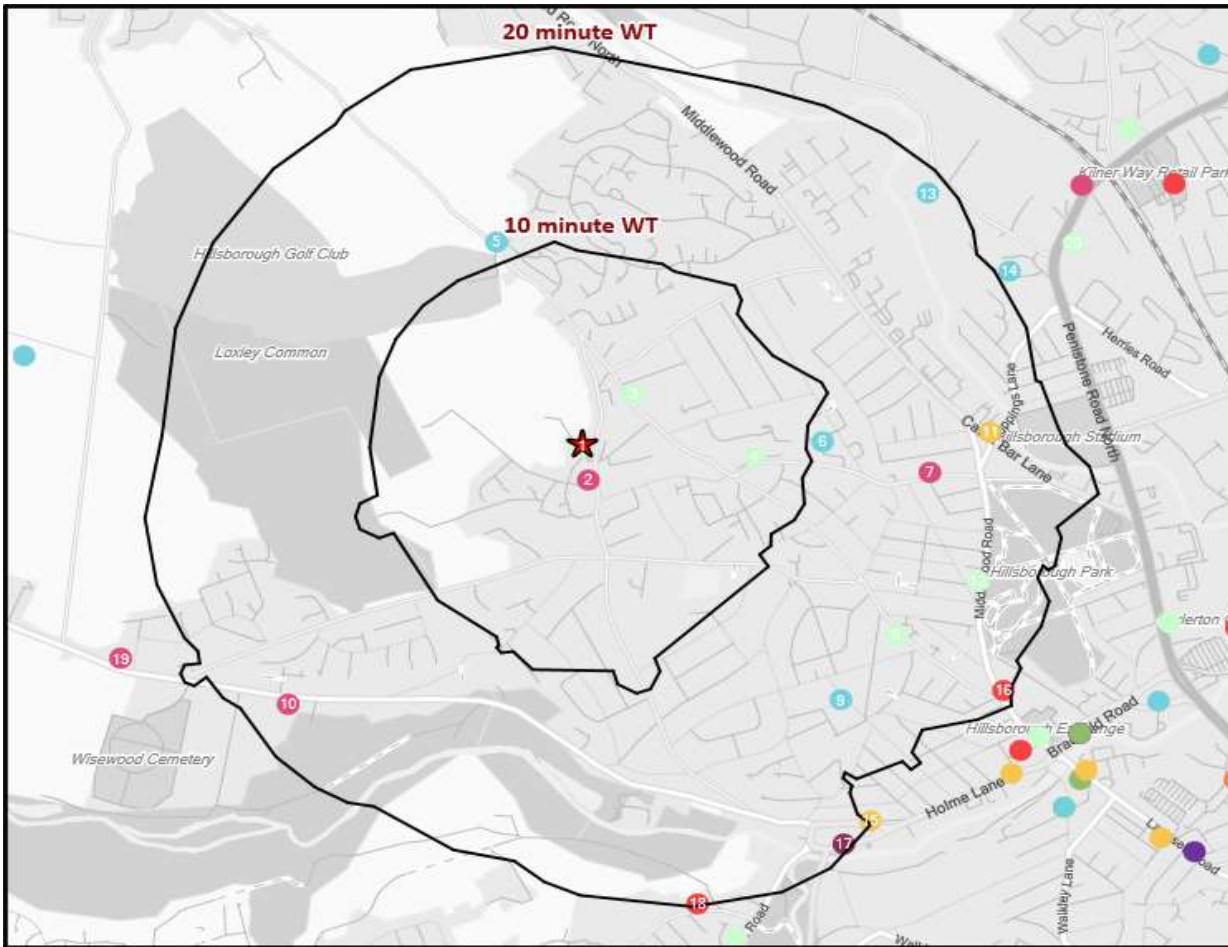

★ Pub Sites
N Catchment

CGA Licensed Premises

- ABOS
- Casual Dining
- Circuit Bar
- Clubland
- Community Pub
- Craft Led
- Family Pub Dining
- GPGF
- High Street Pub
- Hotel
- Large Venue
- Night Club
- Premium Local
- Restaurants
- Sports Clubs

Nearest 20 Pubs

Ref.	Name	Postcode	Operator	Segment	Distance (miles)
1	Rose & Crown	S 6 4BN	Star Pubs & Bars	Community Pub	0.0
2	Wadsley Jack	S 6 4BJ	Stonegate Pub Company	Family Pub Dining	0.1
3	Sportsman Inn	S 6 4BB	Stonegate Pub Company	Community Pub	0.1
4	Horse & Jockey	S 6 4EF	Independent Free	Community Pub	0.3
5	Hillsborough Golf Club	S 6 4BE	Independent Free	Clubland	0.4
6	Wadsley House Social Club	S 6 4AL	Independent Free	Clubland	0.4
7	Park	S 6 4EB	Mitchells & Butlers	Family Pub Dining	0.6
8	Castle Inn	S 6 4GR	Stonegate Pub Company	Community Pub	0.7
9	Hillsborough Social Club	S 6 4QQ	Independent Free	Clubland	0.7
10	Wisewood Inn	S 6 6RR	Admiral Taverns Ltd	Family Pub Dining	0.7
11	Riverside Cafe & Bar	S 6 1TA	Independent Free	High Street Pub	0.7
12	Brass Monkey	S 6 4HD	Independent Free	Community Pub	0.7
13	Jubilee Sports & Social Club	S 6 1LZ	Independent Free	Clubland	0.8
14	S Yorkshire Police Sports & Social Club	S 6 1LU	Independent Free	Clubland	0.8
15	Loxley Sports Bar & Grill	S 6 4NG	Star Pubs & Bars	High Street Pub	0.9
16	Hillsborough Sports Arena	S 6 4HA	Independent Free	Large Venue	0.9
17	Malin Bridge Inn	S 6 4JZ	Stonegate Pub Company	Premium Local	0.9
18	Wood Lane Countryside Centre	S 6 5HE	Independent Free	Large Venue	0.9
19	Admiral Rodney	S 6 6RU	Mitchells & Butlers	Family Pub Dining	0.9
20	Railway Hotel	S 6 1LP	Independent Free	Community Pub	1.0