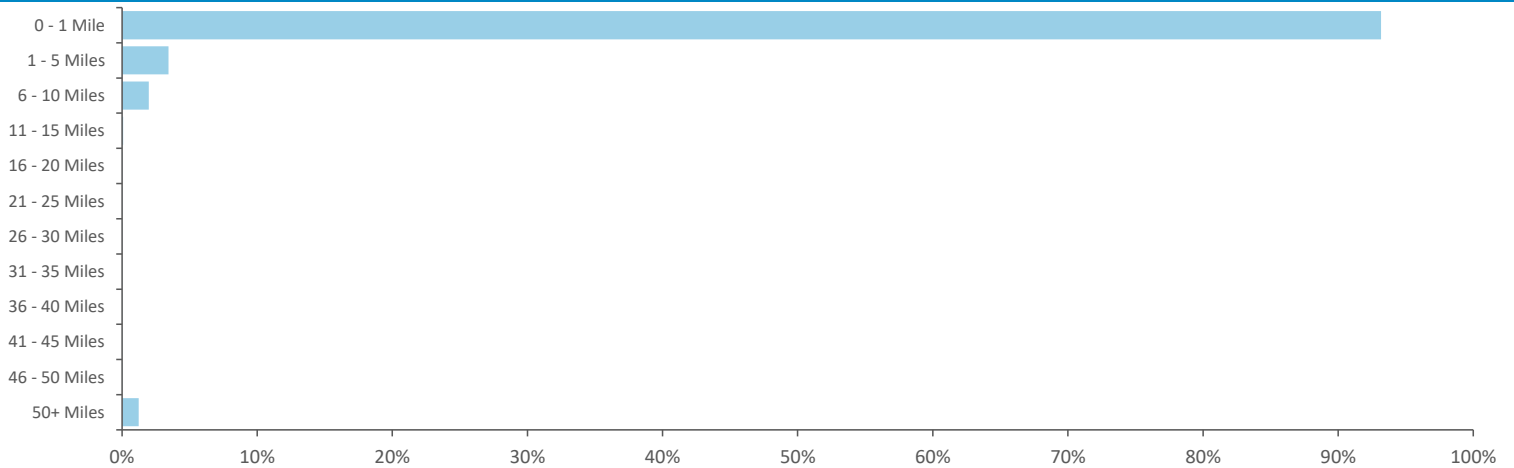

Seasonality of footfall from within 60m of the pub. Over 100 index indicates it is busier than average

Distance from Home

Illustrates how far those seen within 60m of the pub have travelled from their home location to get there