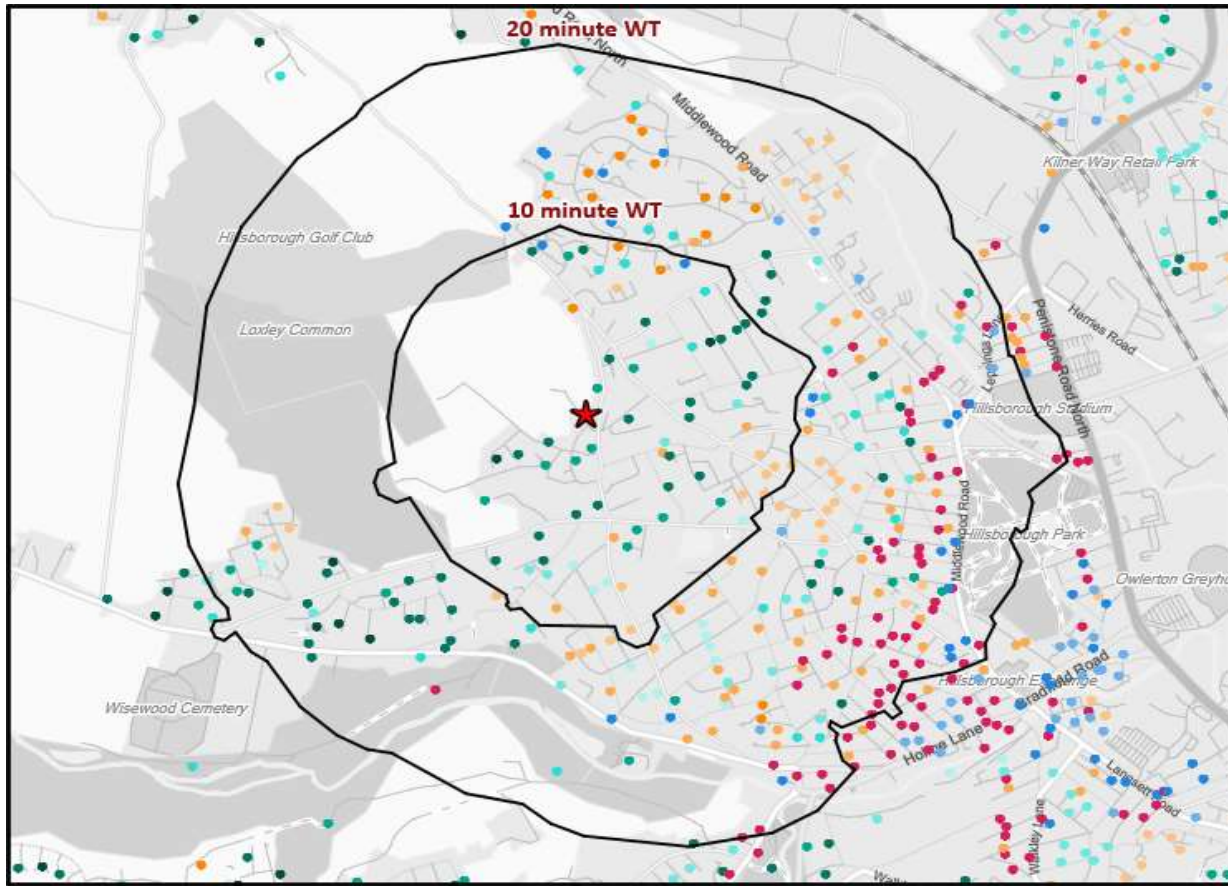

Polaris Plus Profile by Catchment

*WT= Walktime, **DT= Drivetime

Polaris Plus Segment	Population Count			Index vs GB average		
	10 min WT*	20 min WT*	20 min DT**	10 min WT*	20 min WT*	20 min DT**
Young Adult - Showing I Care						
Low	0	0	49,073	0	0	390
Medium	0	0	14,714	0	0	360
High	0	2,636	28,306	0	502	280
Young Adult - Showing I'm Cool						
Low	0	0	481	0	0	16
Medium	62	311	7,240	45	54	65
High	97	802	10,793	59	115	80
Midlife - Young Kids						
Low	475	1,764	48,188	115	102	145
Medium	258	2,464	25,135	47	106	56
High	161	841	6,931	81	100	43
Midlife - Carefree						
Low	258	737	18,825	205	139	185
Medium	294	1,208	17,333	118	115	86
High	251	1,062	19,276	62	62	59
Mature						
Low	554	947	12,724	252	102	71
Medium	1,202	2,407	22,383	257	122	59
High	90	358	12,857	26	24	46
Not Private Households	0	55	5,697	0	25	132