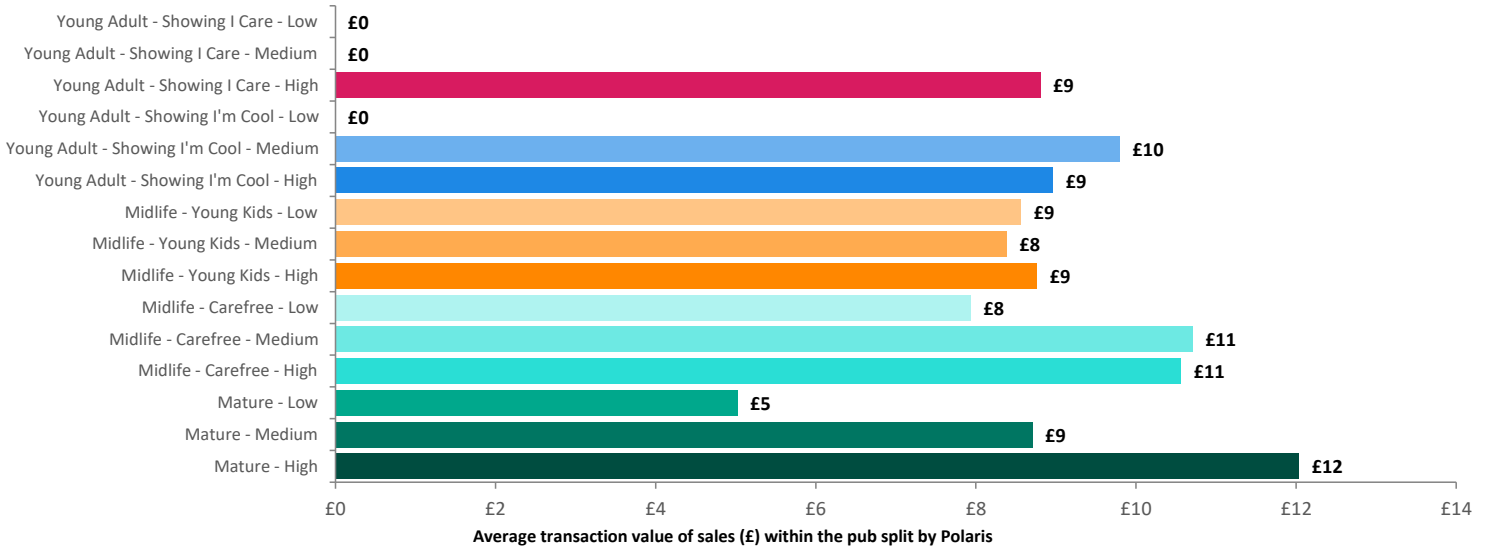

Spend by Polaris

GB %

Average Transaction Values (£) by Polaris

Spend by Month

Time of Day/Day of Week

Time of day and day of week busyness from within a 60m radius of the pub calculated using GPS data

Index by Month

Seasonality of footfall from within 60m of the pub. Over 100 index indicates it is busier than average

Distance from Home

Illustrates how far those seen within 60m of the pub have travelled from their home location to get there