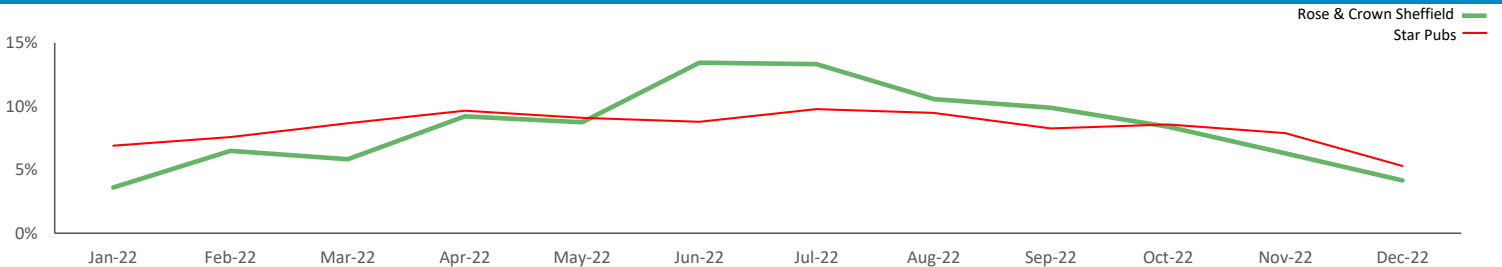

Spend by Polaris

GB %

Average Transaction Values (£) by Polaris

Spend by Month

Time of Day/Day of Week

Time of day and day of week busyness from within a 60m radius of the pub calculated using GPS data

Index by Month

Seasonality of footfall from within 60m of the pub. Over 100 index indicates it is busier than average

Distance from Home

Illustrates how far those seen within 60m of the pub have travelled from their home location to get there