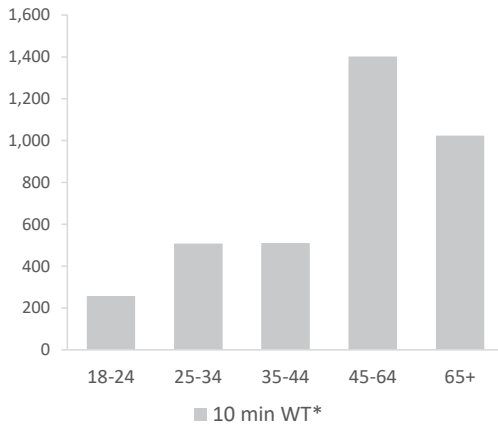

*WT= Walktime, **DT= Drivetime

	Catchment Size (Counts)			Index vs GB Average		
	10 min WT*	20 min WT*	20 min DT**	10 min WT*	20 min WT*	20 min DT**
Population	4,571	19,656	370,864	86	135	98
Adults 18+	3,702	15,592	299,956	85	87	100
Competition Pubs	4	14	379	27	44	105
Adults 18+ per Competition Pub	926	1,114	791	112	135	96
% Adults Likely to Drink	82.2%	83.3%	81.3%	100	101	99

Population & Adults 18+ index is based on all pubs

Affluence	Low	34.8%	22.1%	43.1%	135	86	168
	Medium	49.1%	41.0%	28.9%	125	104	74
	High	16.2%	36.6%	26.1%	48	109	78

*Affluence does not include Not Private Households

Age Profile	18-24	257	1,255	63,765	69	79	212
	25-34	508	2,973	64,522	84	114	131
	35-44	511	2,551	42,521	87	101	89
	45-64	1,402	5,338	75,853	120	106	80
	65+	1,024	3,475	53,295	117	92	75

	Catchment Size (Counts)			Index vs GB Average			
	10 min WT*	20 min WT*	20 min DT**	10 min WT*	20 min WT*	20 min DT**	
Gender							
	Male	2,156 (47%)	9,509 (48%)	188,175 (51%)	95	98	103
	Female	2,415 (53%)	10,147 (52%)	182,689 (49%)	105	102	97
Economic Status (16-74)							
	Employed: Full-time	1,307 (40%)	6,348 (44%)	97,667 (35%)	96	106	83
	Employed: Part-time	562 (17%)	2,240 (16%)	32,710 (12%)	132	120	89
	Self employed	261 (8%)	1,137 (8%)	19,647 (7%)	83	83	73
	Unemployed	78 (2%)	349 (2%)	7,127 (3%)	100	102	107
	Retired	583 (18%)	2,028 (14%)	31,004 (11%)	129	102	80
	Other	490 (15%)	2,259 (16%)	93,418 (33%)	76	80	168
Total Worker Count		1,136	5,848	163,518			