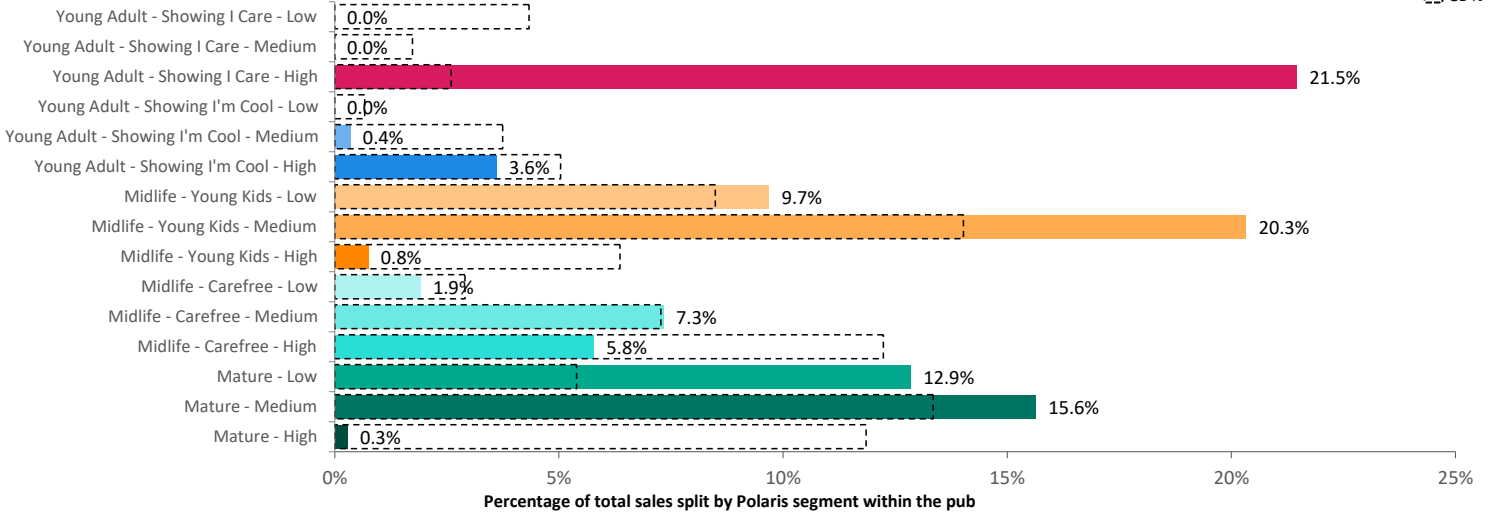

Spend by Polaris

GB %

Average Transaction Values (£) by Polaris

Spend by Month

Time of Day/Day of Week

Time of day and day of week busyness from within a 60m radius of the pub calculated using GPS data

Index by Month