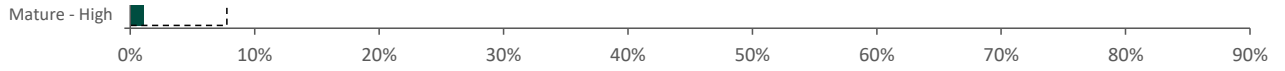

Mobile Data Summary - Rose & Crown Sheffield

© 2023 CACI Limited and all other applicable third party notices (©2022, Digital Envoy. All Rights Reserved) can be found at www.caci.co.uk/copyrightnotices.pdf

Time of Day/Day of Week

Polaris profile of people passing within 60m of the pub, these represent the potential customers walking past the door