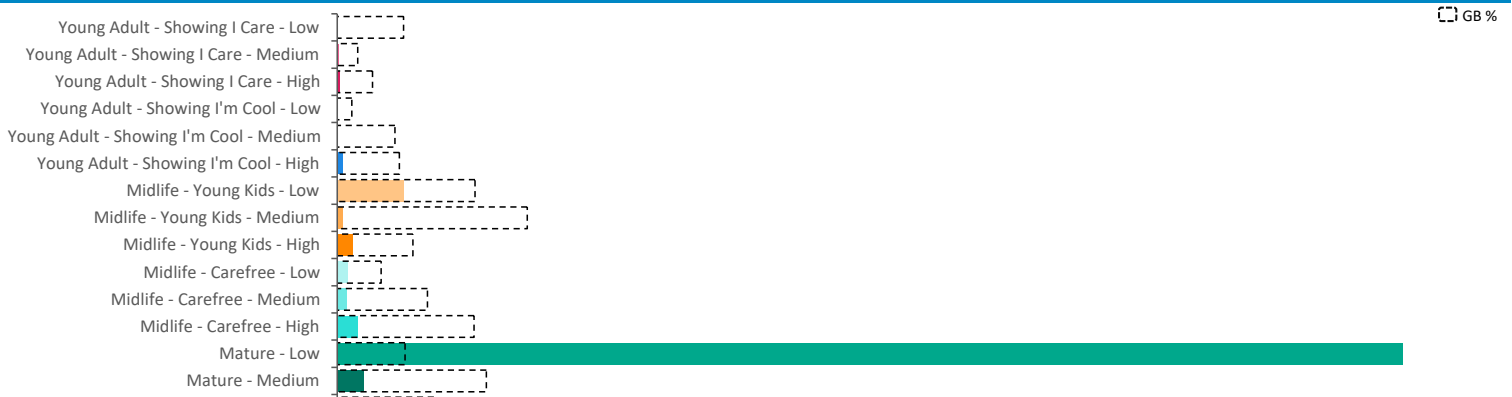

Polaris Plus Profile