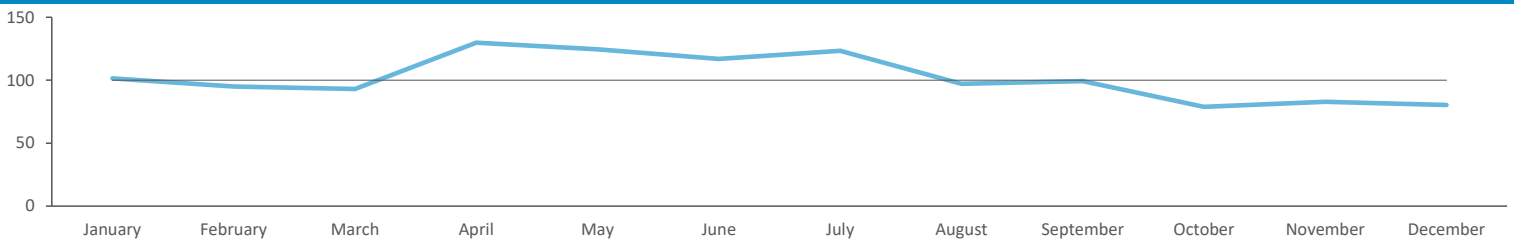

Spend by Polaris

GB %

Average Transaction Values (£) by Polaris

Spend by Month

Time of Day/Day of Week

Time of day and day of week busyness from within a 60m radius of the pub calculated using GPS data

Index by Month

Seasonality of footfall from within 60m of the pub. Over 100 index indicates it is busier than average

Distance from Home

Illustrates how far those seen within 60m of the pub have travelled from their home location to get there