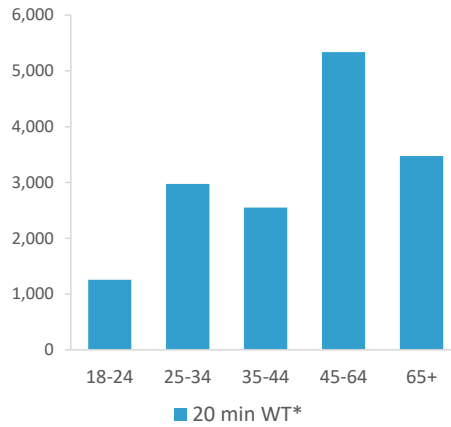

*WT= Walktime, **DT= Drivetime

	Catchment Size (Counts)			Index vs GB Average		
	10 min WT*	20 min WT*	20 min DT**	10 min WT*	20 min WT*	20 min DT**
Population	4,571	19,656	370,864	86	135	98
Adults 18+	3,702	15,592	299,956	85	87	100
Competition Pubs	4	14	379	27	44	105
Adults 18+ per Competition Pub	926	1,114	791	112	135	96
% Adults Likely to Drink	82.2%	83.3%	81.3%	100	101	99

Population & Adults 18+ index is based on all pubs

Affluence	Low	34.8%	22.1%	43.1%	135	86	168
	Medium	49.1%	41.0%	28.9%	125	104	74
	High	16.2%	36.6%	26.1%	48	109	78

*Affluence does not include Not Private Households

Age Profile	18-24	257	1,255	63,765	69	79	212
	25-34	508	2,973	64,522	84	114	131
	35-44	511	2,551	42,521	87	101	89
	45-64	1,402	5,338	75,853	120	106	80
	65+	1,024	3,475	53,295	117	92	75

	Catchment Size (Counts)			Index vs GB Average			
	10 min WT*	20 min WT*	20 min DT**	10 min WT*	20 min WT*	20 min DT**	
Gender							
	Male	2,156 (47%)	9,509 (48%)	188,175 (51%)	95	98	103
	Female	2,415 (53%)	10,147 (52%)	182,689 (49%)	105	102	97
Economic Status (16-74)							
	Employed: Full-time	1,307 (40%)	6,348 (44%)	97,667 (35%)	96	106	83
	Employed: Part-time	562 (17%)	2,240 (16%)	32,710 (12%)	132	120	89
	Self employed	261 (8%)	1,137 (8%)	19,647 (7%)	83	83	73
	Unemployed	78 (2%)	349 (2%)	7,127 (3%)	100	102	107
	Retired	583 (18%)	2,028 (14%)	31,004 (11%)	129	102	80
	Other	490 (15%)	2,259 (16%)	93,418 (33%)	76	80	168
Total Worker Count		1,136	5,848	163,518			