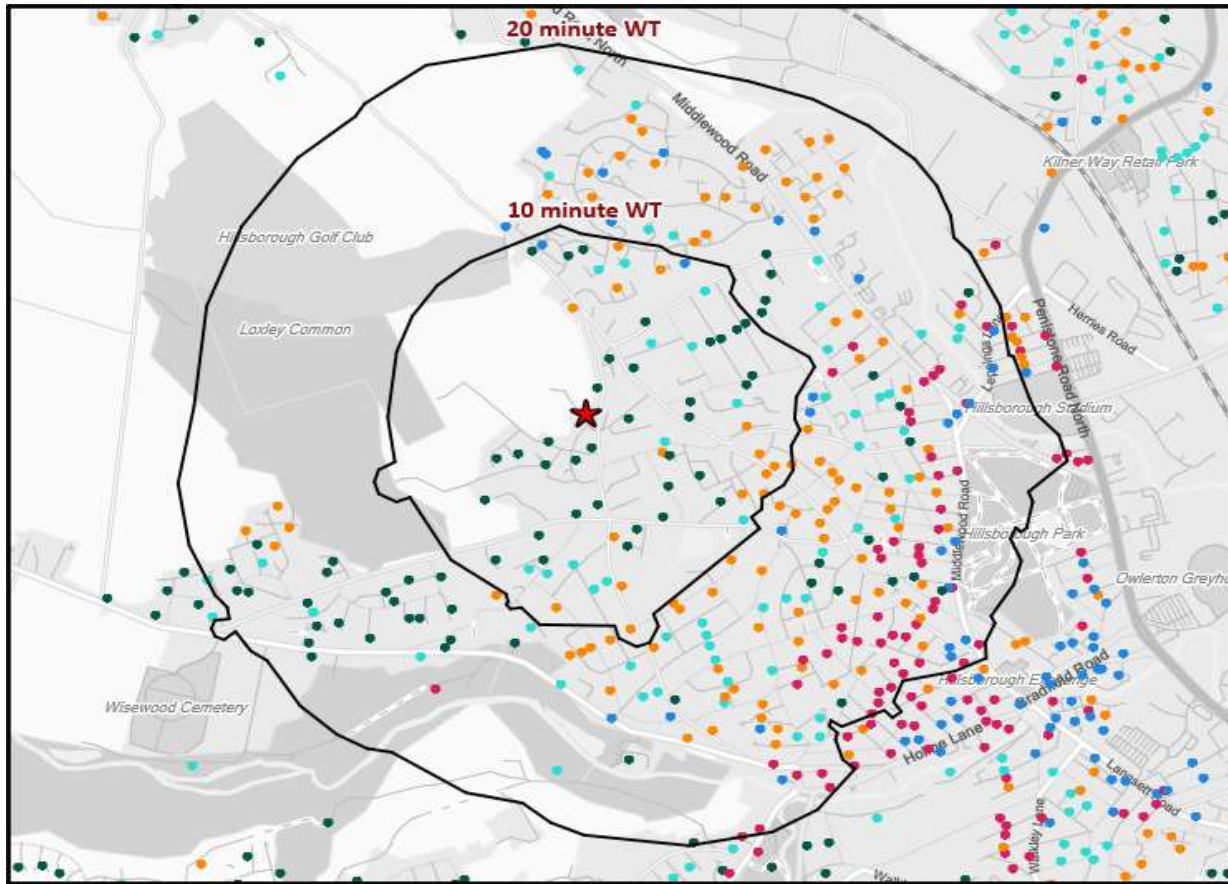

Polaris Profile by Catchment

*WT= Walktime, **DT= Drivetime

Polaris Segment	Population Count			Index vs GB average		
	10 min WT*	20 min WT*	20 min DT**	10 min WT*	20 min WT*	20 min DT**
Young Adult - Showing I Care	0	2,636	92,093	0	189	344
Young Adult - Showing I'm Cool	159	1,113	18,514	47	78	67
Midlife - Young Kids	894	5,069	80,254	77	103	85
Midlife - Carefree	803	3,007	55,434	103	92	88
Mature	1,846	3,712	47,964	178	85	57
Not Private Households	0	55	5,697	0	25	132
Total	3,702	15,592	299,956