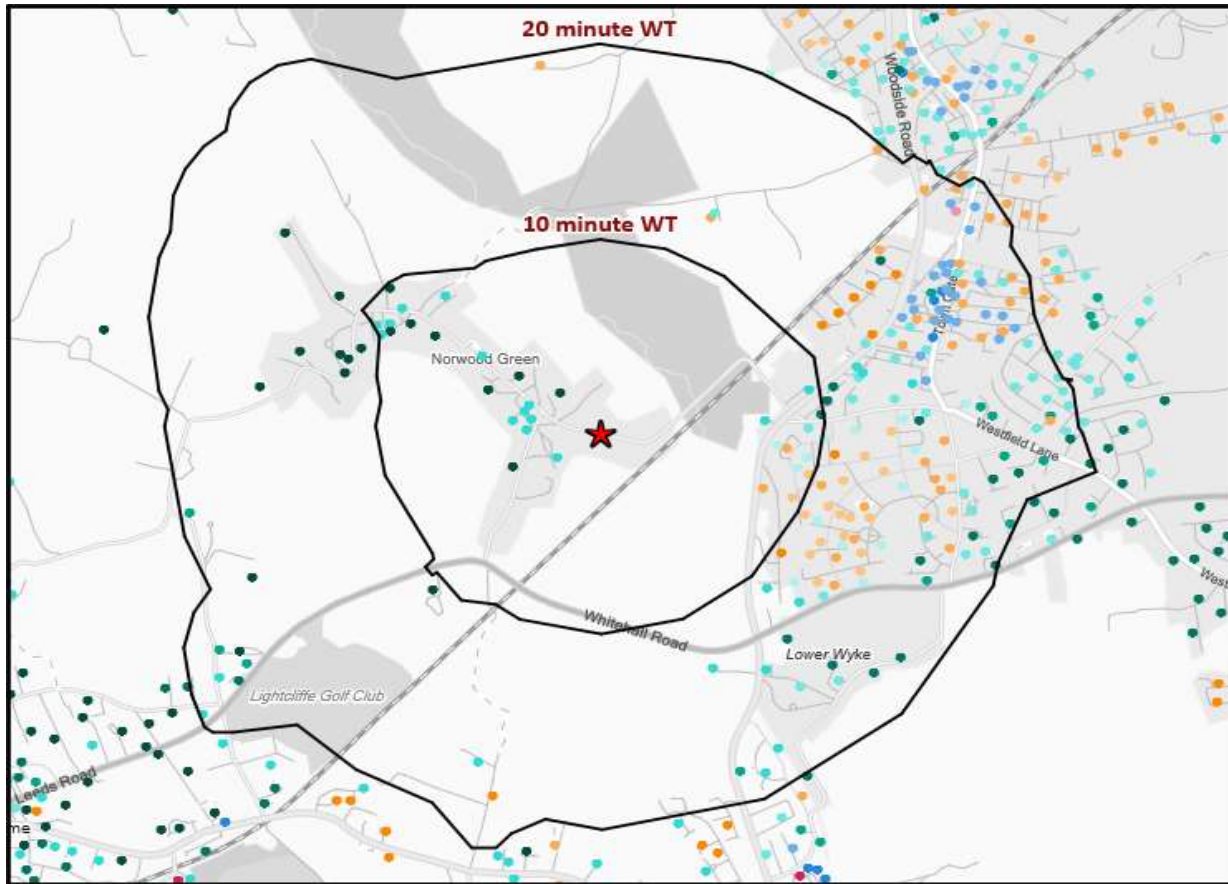

Polaris Plus Profile by Catchment

*WT= Walktime, **DT= Drivetime

Polaris Plus Segment	Population Count			Index vs GB average		
	10 min WT*	20 min WT*	20 min DT**	10 min WT*	20 min WT*	20 min DT**
Young Adult - Showing I Care						
Low	0	23	10,724	0	13	47
Medium	0	0	510	0	0	7
High	0	0	80,387	0	0	437
Young Adult - Showing I'm Cool						
Low	0	0	0	0	0	0
Medium	0	319	46,325	0	206	229
High	0	37	18,873	0	20	77
Midlife - Young Kids						
Low	124	457	67,509	161	98	111
Medium	24	606	84,521	23	97	104
High	10	281	22,612	27	124	77
Midlife - Carefree						
Low	74	238	23,138	315	167	125
Medium	0	780	62,479	0	277	170
High	181	520	37,330	240	113	63
Mature						
Low	0	198	29,438	0	79	91
Medium	0	379	41,453	0	71	60
High	278	342	14,939	429	87	29
Not Private Households	0	16	5,900	0	27	75