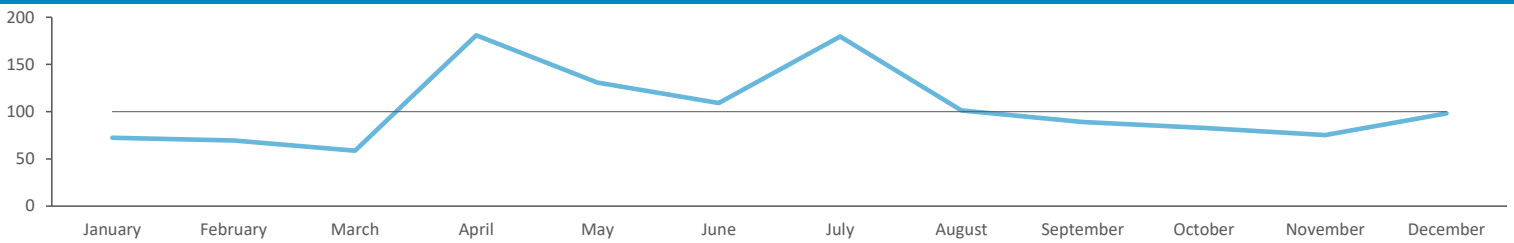

★ Pub Sites

Total 691 4,196 546,138

Spend by Polaris

GB %

Average Transaction Values (£) by Polaris

Spend by Month

Pear Tree Inn Norwood Green  
Star Pubs

### Time of Day/Day of Week

Time of day and day of week busyness from within a 60m radius of the pub calculated using GPS data

### Index by Month

Seasonality of footfall from within 60m of the pub. Over 100 index indicates it is busier than average