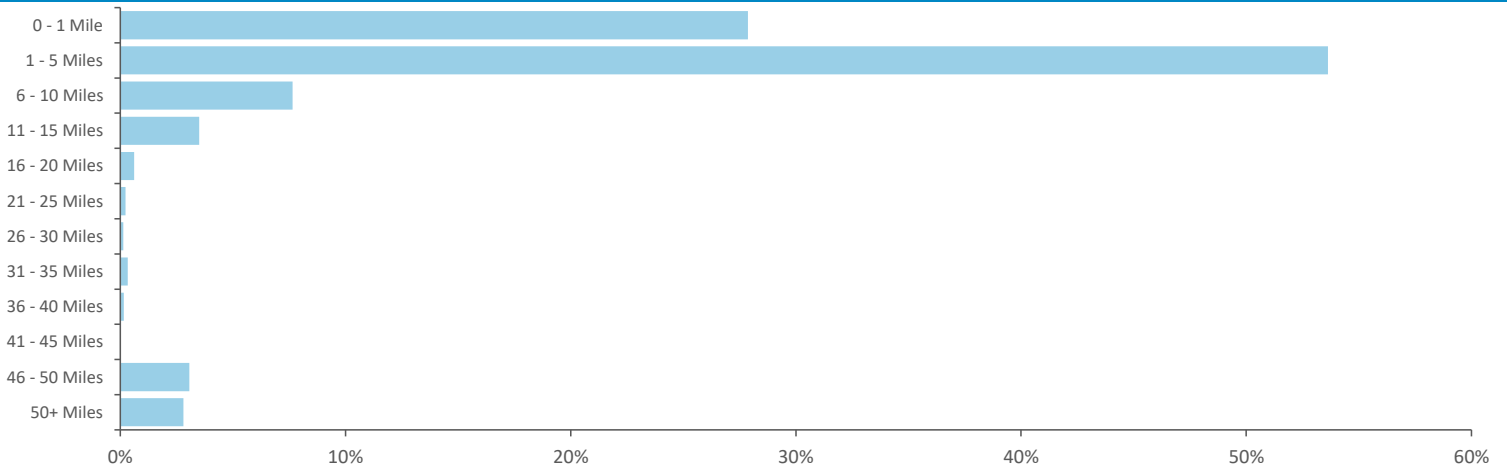

### Time of Day/Day of Week

Time of day and day of week busyness from within a 60m radius of the pub calculated using GPS data

### Index by Month

Seasonality of footfall from within 60m of the pub. Over 100 index indicates it is busier than average

### Distance from Home

Illustrates how far those seen within 60m of the pub have travelled from their home location to get there