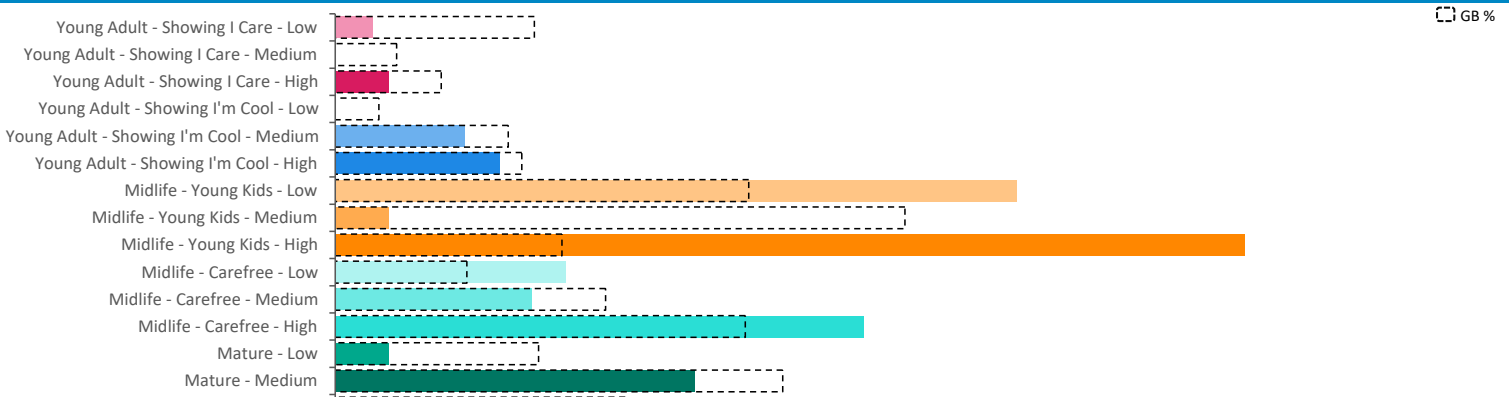

Polaris Plus Profile