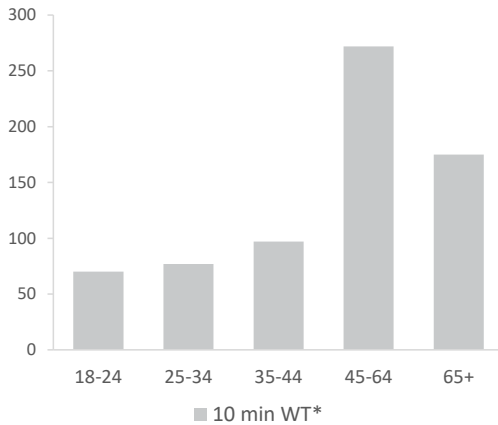

■ Over GB Average  
■ Around GB Average  
■ Under GB Average

\*WT= Walktime, \*\*DT= Drivetime

	Catchment Size (Counts)			Index vs GB Average		
	10 min WT*	20 min WT*	20 min DT**	10 min WT*	20 min WT*	20 min DT**
Population	900	5,433	728,289	17	37	192
Adults 18+	691	4,196	546,138	16	23	183
Competition Pubs	2	8	708	13	25	196
Adults 18+ per Competition Pub	346	525	771	42	64	93
% Adults Likely to Drink	84.4%	82.7%	78.2%	102	100	95

Population & Adults 18+ index is based on all pubs

Affluence	Low	28.7%	21.8%	24.0%	112	85	93
	Medium	3.5%	49.7%	43.1%	9	126	109
	High	67.9%	28.1%	31.9%	202	84	95

\*Affluence does not include Not Private Households

Age Profile	18-24	70	382	60,656	96	87	103
	25-34	77	654	99,762	64	91	103
	35-44	97	610	98,940	84	87	106
	45-64	272	1,543	173,713	118	111	93
	65+	175	1,007	113,067	102	97	81

	Catchment Size (Counts)			Index vs GB Average			
	10 min WT*	20 min WT*	20 min DT**	10 min WT*	20 min WT*	20 min DT**	
Gender							
	Male	438 (49%)	2,633 (48%)	360,837 (50%)	98	98	100
	Female	462 (51%)	2,800 (52%)	367,452 (50%)	102	102	100
Economic Status (16-74)							
	Employed: Full-time	251 (38%)	1,645 (43%)	200,199 (39%)	92	102	94
	Employed: Part-time	83 (13%)	503 (13%)	71,236 (14%)	97	100	107
	Self employed	63 (10%)	312 (8%)	40,187 (8%)	100	85	82
	Unemployed	9 (1%)	89 (2%)	16,688 (3%)	58	97	137
	Retired	130 (20%)	605 (16%)	65,512 (13%)	144	114	93
	Other	121 (18%)	710 (18%)	119,456 (23%)	93	93	118
Total Worker Count		231	921	329,830			