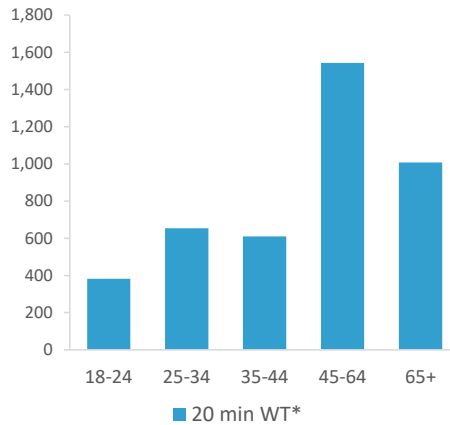

■ Over GB Average  
■ Around GB Average  
■ Under GB Average

\*WT= Walktime, \*\*DT= Drivetime

	Catchment Size (Counts)			Index vs GB Average		
	10 min WT*	20 min WT*	20 min DT**	10 min WT*	20 min WT*	20 min DT**
Population	900	5,433	728,289	17	37	192
Adults 18+	691	4,196	546,138	16	23	183
Competition Pubs	2	8	708	13	25	196
Adults 18+ per Competition Pub	346	525	771	42	64	93
% Adults Likely to Drink	84.4%	82.7%	78.2%	102	100	95

Population & Adults 18+ index is based on all pubs

Affluence	Low	28.7%	21.8%	24.0%	112	85	93
	Medium	3.5%	49.7%	43.1%	9	126	109
	High	67.9%	28.1%	31.9%	202	84	95

\*Affluence does not include Not Private Households

Age Profile	18-24	70	382	60,656	96	87	103
	25-34	77	654	99,762	64	91	103
	35-44	97	610	98,940	84	87	106
	45-64	272	1,543	173,713	118	111	93
	65+	175	1,007	113,067	102	97	81

	Catchment Size (Counts)			Index vs GB Average			
	10 min WT*	20 min WT*	20 min DT**	10 min WT*	20 min WT*	20 min DT**	
Gender							
	Male	438 (49%)	2,633 (48%)	360,837 (50%)	98	98	100
	Female	462 (51%)	2,800 (52%)	367,452 (50%)	102	102	100
Economic Status (16-74)							
	Employed: Full-time	251 (38%)	1,645 (43%)	200,199 (39%)	92	102	94
	Employed: Part-time	83 (13%)	503 (13%)	71,236 (14%)	97	100	107
	Self employed	63 (10%)	312 (8%)	40,187 (8%)	100	85	82
	Unemployed	9 (1%)	89 (2%)	16,688 (3%)	58	97	137
	Retired	130 (20%)	605 (16%)	65,512 (13%)	144	114	93
	Other	121 (18%)	710 (18%)	119,456 (23%)	93	93	118
Total Worker Count		231	921	329,830			