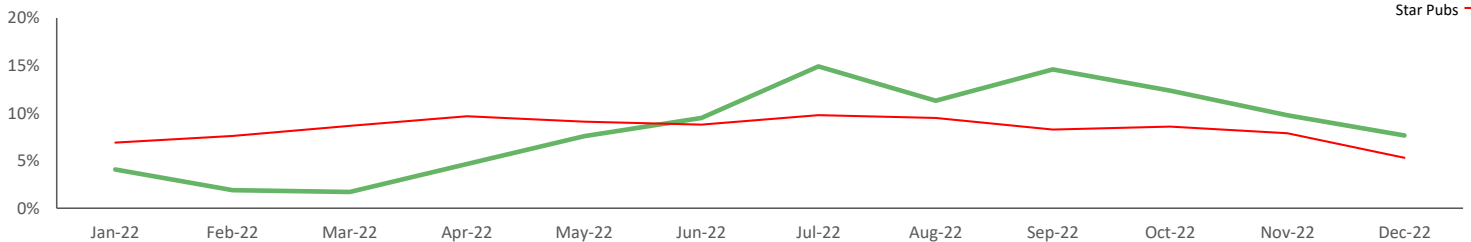

★ Pub Sites

Total 691 4,196 546,138

Spend by Polaris

GB %

Average Transaction Values (£) by Polaris

Spend by Month

Pear Tree Inn Norwood Green  
Star Pubs

### Time of Day/Day of Week

Time of day and day of week busyness from within a 60m radius of the pub calculated using GPS data

### Index by Month

Seasonality of footfall from within 60m of the pub. Over 100 index indicates it is busier than average