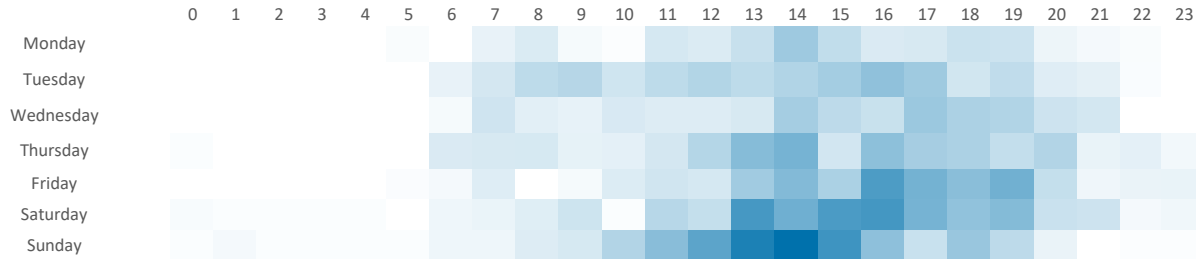

★ Pub Sites

Total 691 4,196 546,138

Spend by Polaris

GB %

Average Transaction Values (£) by Polaris

Spend by Month

Pear Tree Inn Norwood Green  
Star Pubs

### Time of Day/Day of Week

Time of day and day of week busyness from within a 60m radius of the pub calculated using GPS data