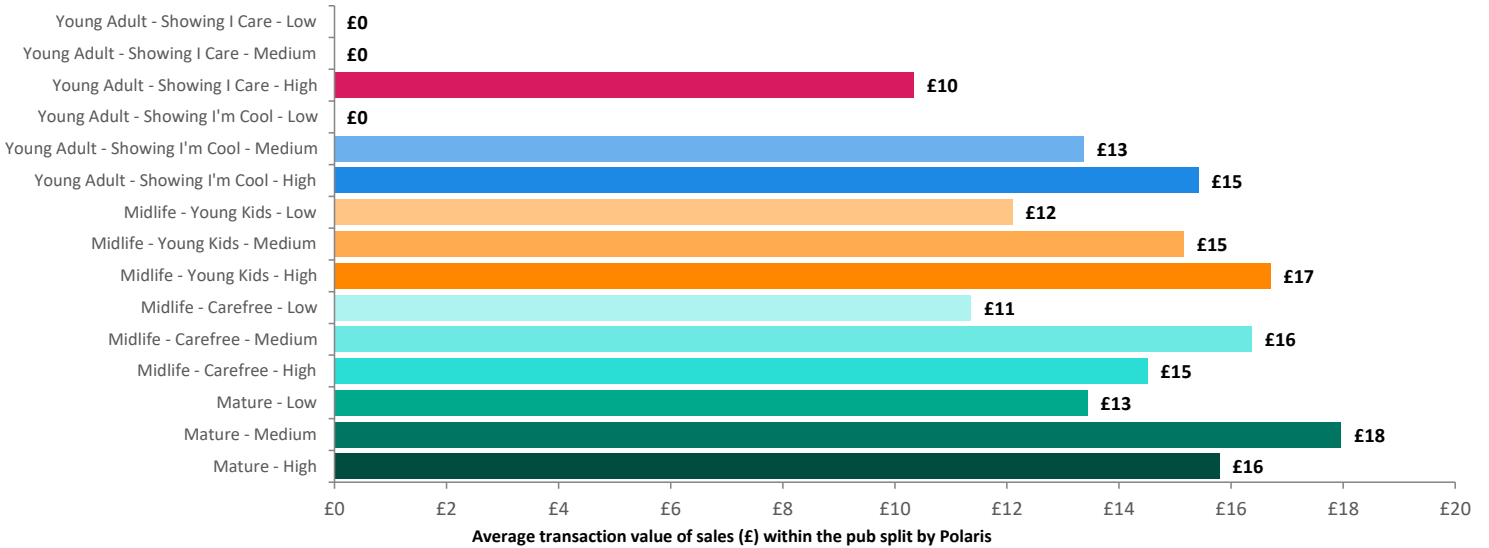

★ Pub Sites

Total 691 4,196 546,138

Spend by Polaris

GB %

Average Transaction Values (£) by Polaris

Spend by Month

Pear Tree Inn Norwood Green  
Star Pubs

### Time of Day/Day of Week

Time of day and day of week busyness from within a 60m radius of the pub calculated using GPS data

### Index by Month

Seasonality of footfall from within 60m of the pub. Over 100 index indicates it is busier than average