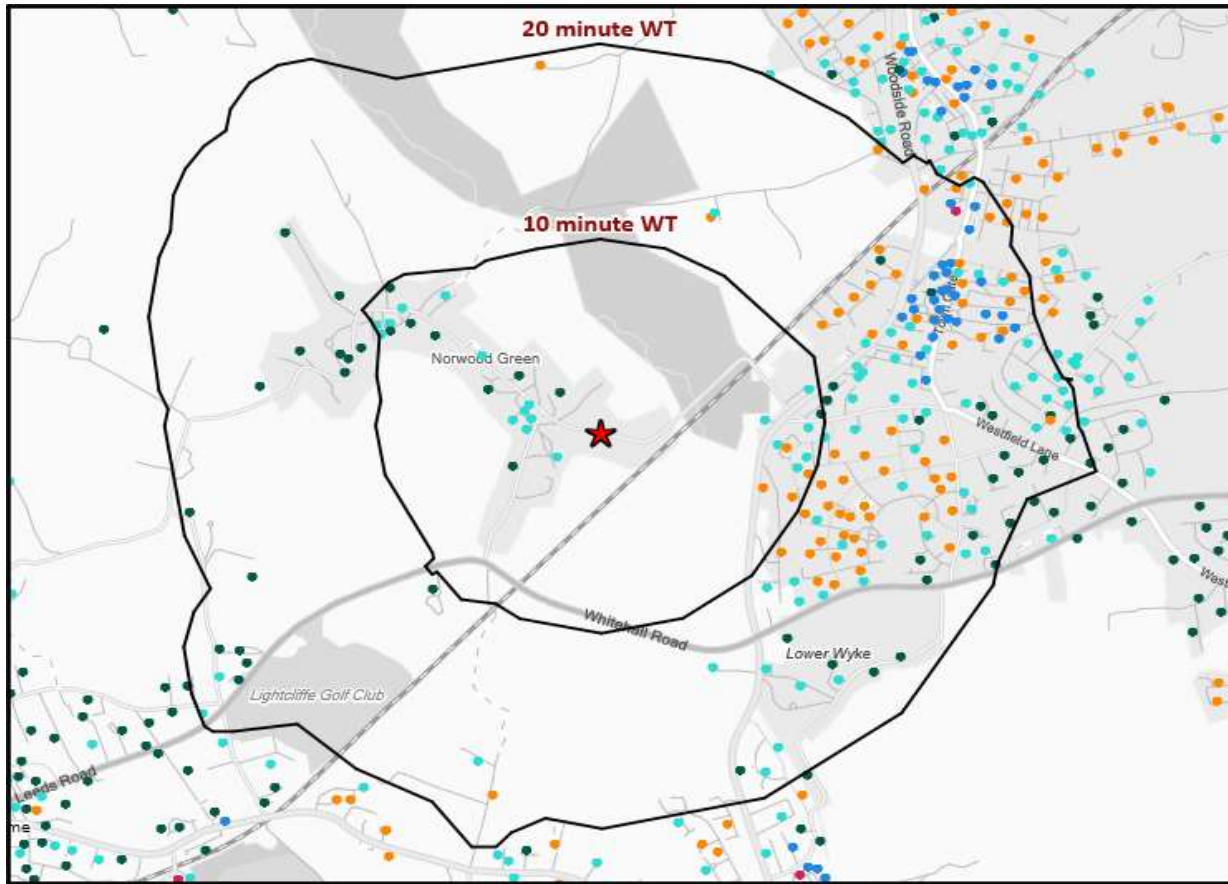

- Pub Sites
- Catchment
- **Polaris Segments**
- Young Adult - Showing I Care
- Young Adult - Showing I'm Cool
- Midlife - Young Kids
- Midlife - Carefree
- Mature

Polaris Profile by Catchment

*WT= Walktime, **DT= Drivetime

Polaris Segment	Population Count			Index vs GB average		
	10 min WT*	20 min WT*	20 min DT**	10 min WT*	20 min WT*	20 min DT**
Young Adult - Showing I Care	0	23	91,621	0	6	188
Young Adult - Showing I'm Cool	0	356	65,198	0	92	130
Midlife - Young Kids	158	1,344	174,642	73	102	102
Midlife - Carefree	255	1,538	122,947	175	174	107
Mature	278	919	85,830	144	78	56
Not Private Households	0	16	5,900	0	27	75
Total	691	4,196	546,138