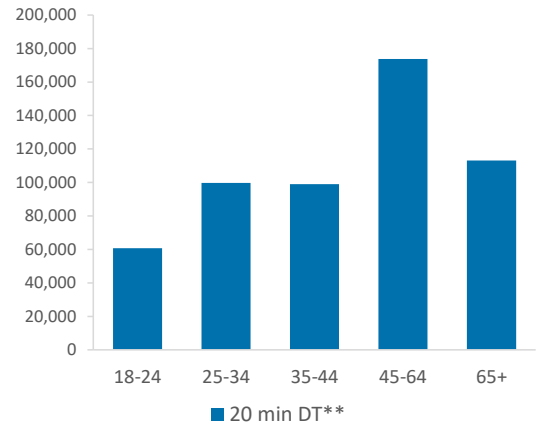

■ Over GB Average  
■ Around GB Average  
■ Under GB Average

\*WT= Walktime, \*\*DT= Drivetime

	Catchment Size (Counts)			Index vs GB Average		
	10 min WT*	20 min WT*	20 min DT**	10 min WT*	20 min WT*	20 min DT**
Population	900	5,433	728,289	17	37	192
Adults 18+	691	4,196	546,138	16	23	183
Competition Pubs	2	8	708	13	25	196
Adults 18+ per Competition Pub	346	525	771	42	64	93
% Adults Likely to Drink	84.4%	82.7%	78.2%	102	100	95

Population & Adults 18+ index is based on all pubs

Affluence	Low	28.7%	21.8%	24.0%	112	85	93
	Medium	3.5%	49.7%	43.1%	9	126	109
	High	67.9%	28.1%	31.9%	202	84	95

\*Affluence does not include Not Private Households

Age Profile	18-24	70	382	60,656	96	87	103
	25-34	77	654	99,762	64	91	103
	35-44	97	610	98,940	84	87	106
	45-64	272	1,543	173,713	118	111	93
	65+	175	1,007	113,067	102	97	81

	Catchment Size (Counts)			Index vs GB Average			
	10 min WT*	20 min WT*	20 min DT**	10 min WT*	20 min WT*	20 min DT**	
Gender							
	Male	438 (49%)	2,633 (48%)	360,837 (50%)	98	98	100
	Female	462 (51%)	2,800 (52%)	367,452 (50%)	102	102	100
Economic Status (16-74)							
	Employed: Full-time	251 (38%)	1,645 (43%)	200,199 (39%)	92	102	94
	Employed: Part-time	83 (13%)	503 (13%)	71,236 (14%)	97	100	107
	Self employed	63 (10%)	312 (8%)	40,187 (8%)	100	85	82
	Unemployed	9 (1%)	89 (2%)	16,688 (3%)	58	97	137
	Retired	130 (20%)	605 (16%)	65,512 (13%)	144	114	93
	Other	121 (18%)	710 (18%)	119,456 (23%)	93	93	118
Total Worker Count		231	921	329,830			