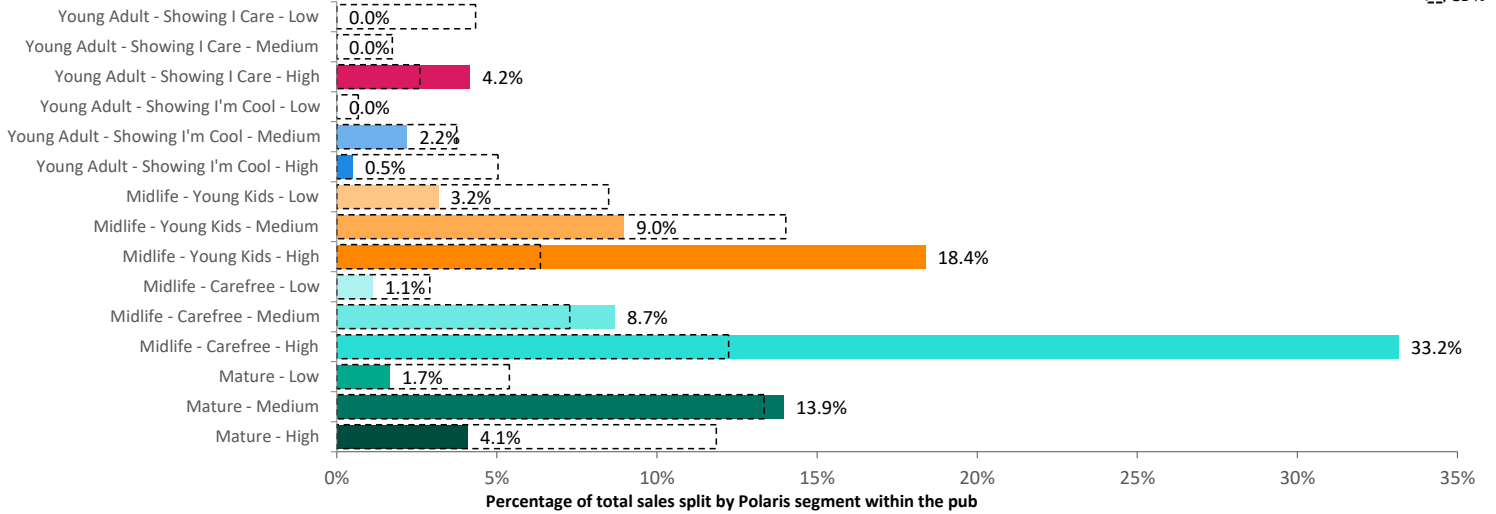

Spend by Polaris

GB %