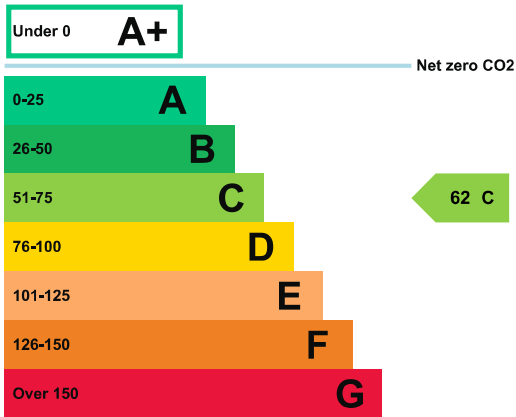

Property type

Restaurants and Cafes/Drinking
Establishments/Takeaways

Total floor area

241 square metres

Rules on letting this property

Properties can be let if they have an energy rating from A+ to E.

Energy rating and score

This property's current energy rating is C.

Properties get a rating from A+ (best) to G (worst) and a score.

The better the rating and score, the lower your property's carbon emissions are likely to be.

How this property compares to others

Properties similar to this one could have ratings:

If newly built

28 B

If typical of the existing stock

112 E

Breakdown of this property's energy performance

Main heating fuel	Natural Gas
Building environment	Heating and Natural Ventilation
Assessment level	3
Building emission rate (kgCO ₂ /m ² per year)	74.4
Primary energy use (kWh/m ² per year)	472