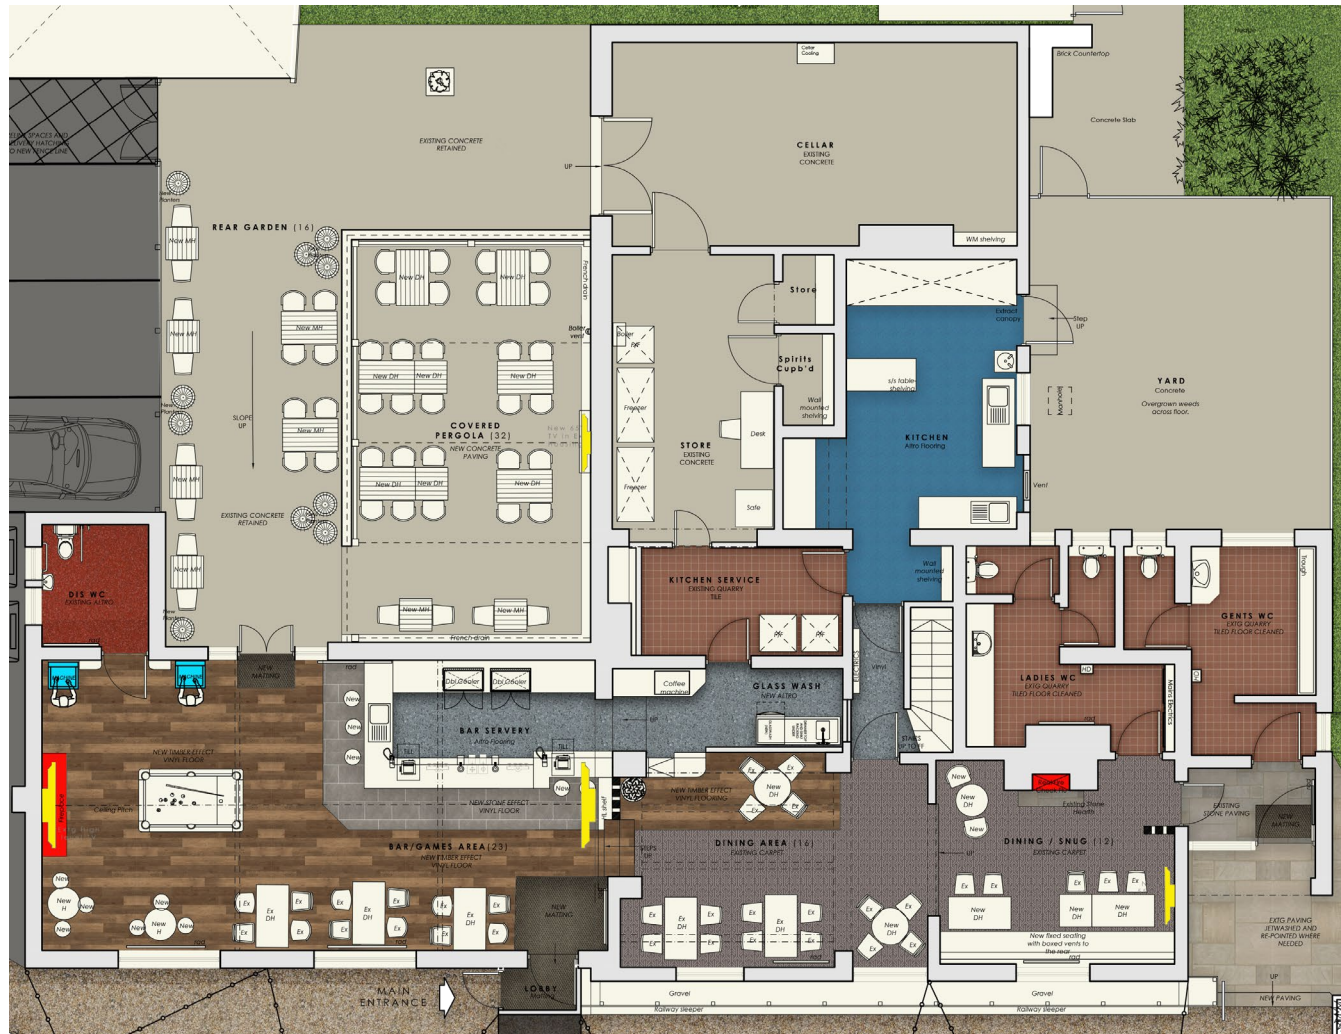

Rendered Floor Plan

Floor Plans & Finishes

1 General Trade Areas

- Remove redundant flooring, furniture, and joinery.
- Build a new partition for the glass wash area.
- Inspect and clean fireplaces.
- Construct a new bar counter, backfitting, and decorative joinery.
- Install T&G panelling, entrance matting, and safety flooring for the bar area.
- Add timber effect vinyl flooring and a new vinyl apron for the bar area.
- Complete full internal decoration, including the bar and glass wash area.