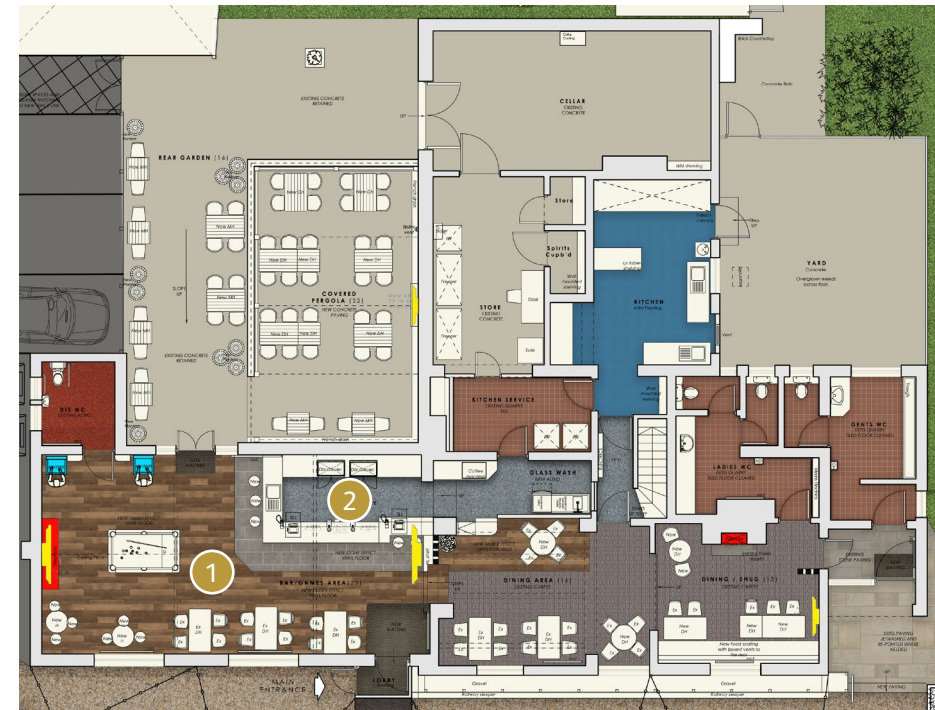

Floor Plans & Finishes

1 General Trade Areas

- Remove redundant flooring, furniture, and joinery.
- Build a new partition for the glass wash area.
- Inspect and clean fireplaces.
- Construct a new bar counter, backfitting, and decorative joinery.
- Install T&G panelling, entrance matting, and safety flooring for the bar area.
- Add timber effect vinyl flooring and a new vinyl apron for the bar area.
- Complete full internal decoration, including the bar and glass wash area.

2 General Services

- Service existing boiler and modify boiler vent.
- Install supplies for a new coffee machine.
- Overhaul toilet fans and adjust the lighting layout.
- Complete alterations to kitchen electrics.
- Install fire alarms, emergency lighting, and new smoke and heat detectors.
- Perform EPC-related work.