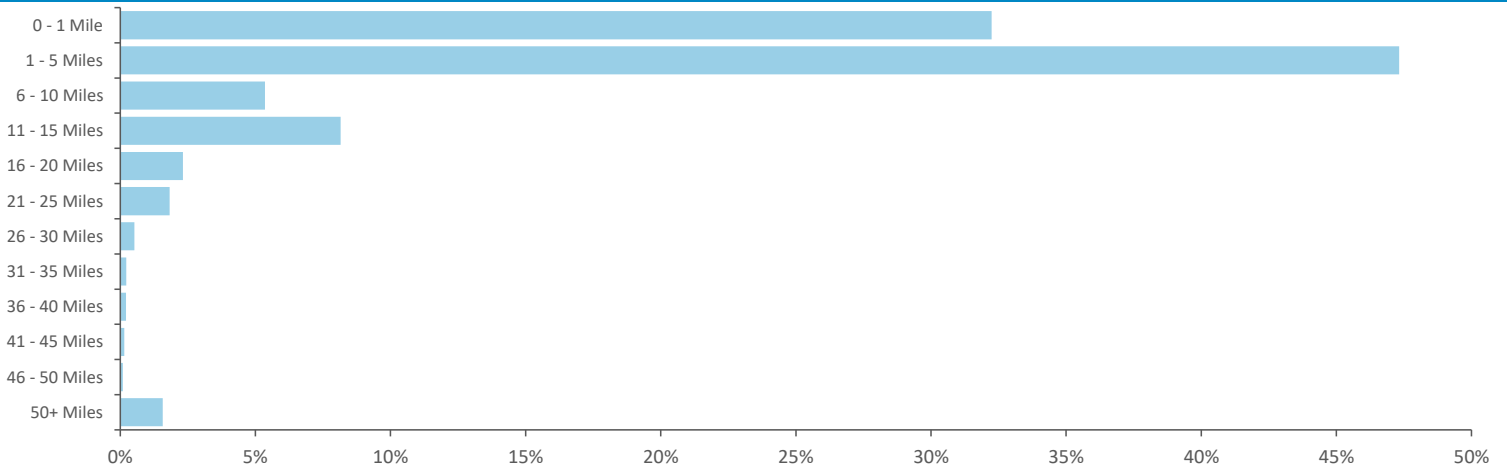

Distance from Home

Illustrates how far those seen within 60m of the pub have travelled from their home location to get there