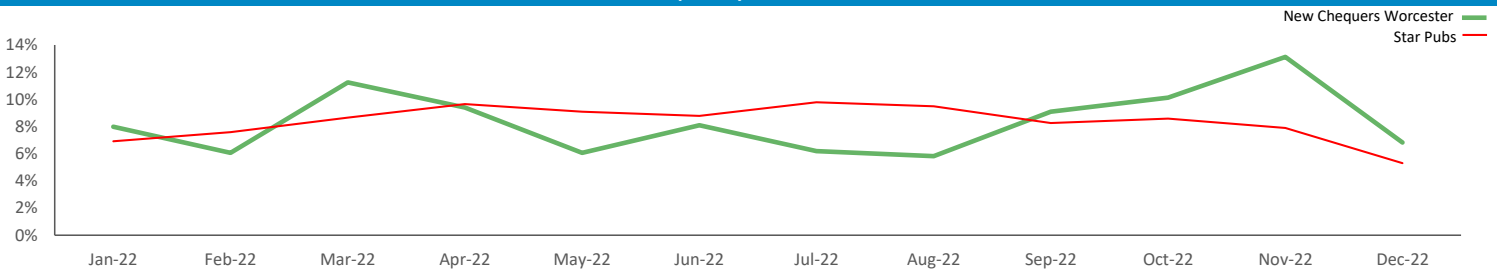

Polaris Plus Profile by Catchment

*WT= Walktime, **DT= Drivetime

Polaris Plus Segment	Population Count			Index vs GB average		
	10 min WT*	20 min WT*	20 min DT**	10 min WT*	20 min WT*	20 min DT**
Young Adult - Showing I Care						
Low	0	0	2,536	0	0	39
Medium	0	0	118	0	0	6
High	137	1,309	6,609	112	262	126
Young Adult - Showing I'm Cool						
Low	0	0	0	0	0	0
Medium	198	700	3,670	147	128	64
High	132	476	7,779	81	72	111
Midlife - Young Kids						
Low	729	3,587	12,209	180	218	70
Medium	1,234	3,612	19,748	228	163	85
High	55	361	13,480	28	45	160
Midlife - Carefree						
Low	127	681	3,941	103	135	74
Medium	540	1,826	8,089	221	183	77
High	69	486	18,240	17	30	107
Mature						
Low	161	1,047	8,121	75	119	88
Medium	253	715	21,190	55	38	107
High	0	30	27,951	0	2	191
Not Private Households	0	0	2,230	0	0	99

GB %

Average Transaction Values (£) by Polaris

Spend by Month

Time of Day/Day of Week

Time of day and day of week busyness from within a 60m radius of the pub calculated using GPS data

Index by Month

Seasonality of footfall from within 60m of the pub. Over 100 index indicates it is busier than average