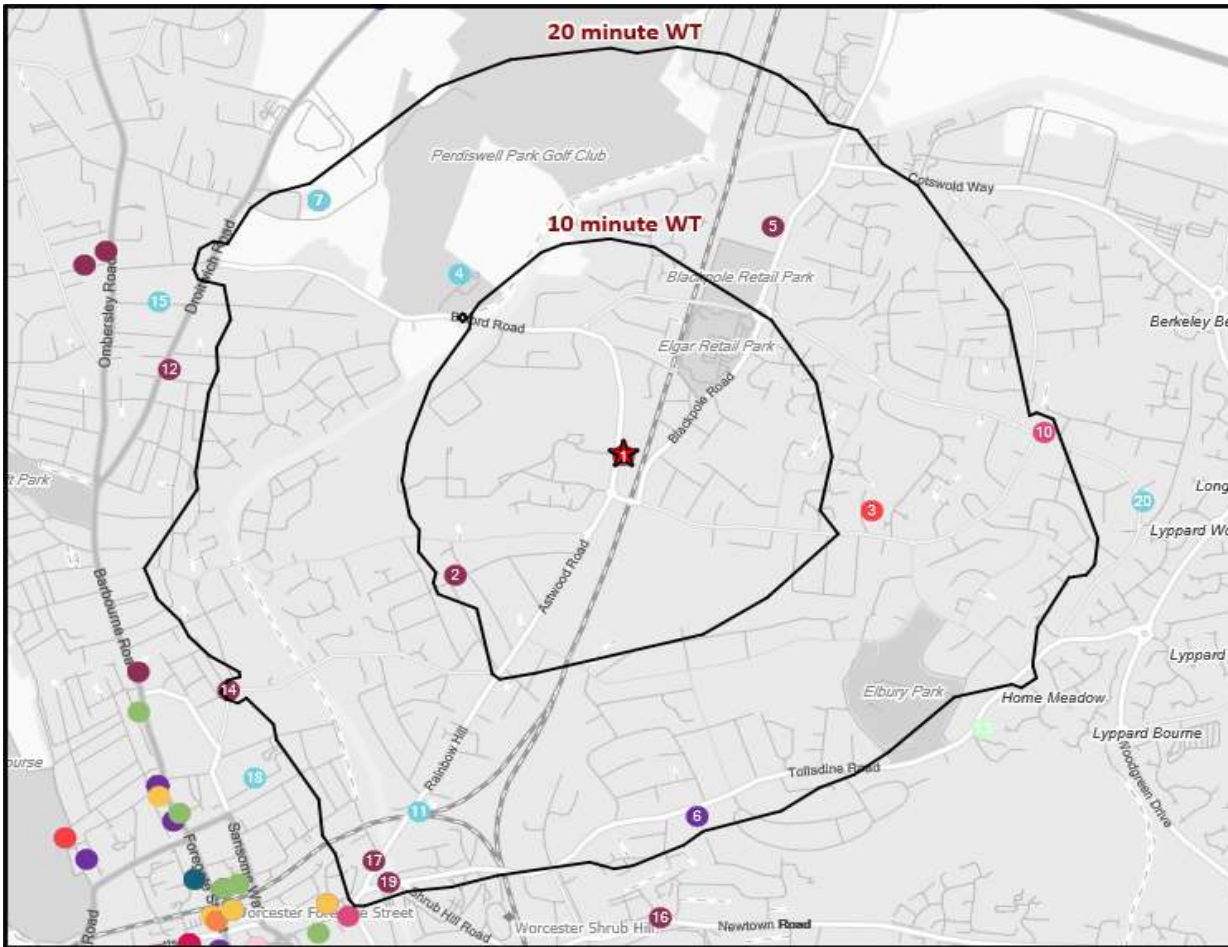

- Pub Sites
- Catchment
- **CGA Licensed Premises**
- ABOS
- Casual Dining
- Circuit Bar
- Clubland
- Community Pub
- Craft Led
- Family Pub Dining
- GPGF
- High Street Pub
- Hotel
- Large Venue
- Night Club
- Premium Local
- Restaurants
- Sports Clubs

Nearest 20 Pubs

Ref.	Name	Postcode	Operator	Segment	Distance (miles)
1	New Chequers	WR 3 8HD	Star Pubs & Bars	Premium Local	0.0
2	Goodrest Tavern	WR 3 8NP	Admiral Taverns Ltd	Premium Local	0.4
3	Majestic Bingo	WR 4 9TY	Majestic Bingo Ltd	Large Venue	0.5
4	Perdisswell Leisure Centre	WR 3 8DX	Independent Free	Clubland	0.5
5	Blackpole	WR 3 8SQ	Marston's	Premium Local	0.5
6	Altafs Balti	WR 4 9QH	Independent Free	Restaurants	0.7
7	Tenpin	WR 3 7SN	Tenpin Ltd	Large Venue	0.7
7	Old Elizabethans Cricket Club	WR 3 7SN	Independent Free	Clubland	0.7
7	Nuffield Health Fitness & Wellbeing Centre	WR 3 7SN	Cannons Group Ltd	Clubland	0.7
10	Glovers Needle	WR 4 9JB	Greene King	Family Pub Dining	0.8
11	Worcester Masonic Association	WR 3 8LX	Independent Free	Clubland	0.8
12	Alma Tavern	WR 3 7HT	Star Pubs & Bars	Premium Local	0.8
13	Virgin Tavern	WR 4 9BJ	Marston's	Community Pub	0.8
14	Chestnut Tree Inn	WR 1 1SS	Stonegate Pub Company	Premium Local	0.8
15	St Stephens Working Mens Club	WR 3 7JD	Independent Free	Clubland	0.9
16	Gun Tavern	WR 5 1HG	Unknown	Premium Local	0.9
17	Bridge Inn	WR 1 2RX	Independent Free	Premium Local	0.9
18	Worcester Bowling Club	WR 1 1NY	Independent Free	Clubland	0.9
19	West Midlands Tavern	WR 1 2PB	Independent Free	Premium Local	0.9
20	Prince Of Wales	WR 4 9HY	Marston's	Community Pub	0.9