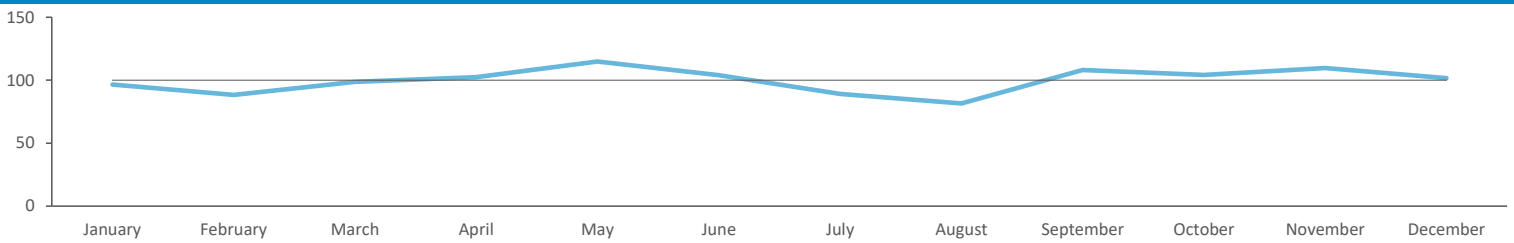

GB %

Average Transaction Values (£) by Polaris

Spend by Month

Time of Day/Day of Week

Time of day and day of week busyness from within a 60m radius of the pub calculated using GPS data

Index by Month

Seasonality of footfall from within 60m of the pub. Over 100 index indicates it is busier than average