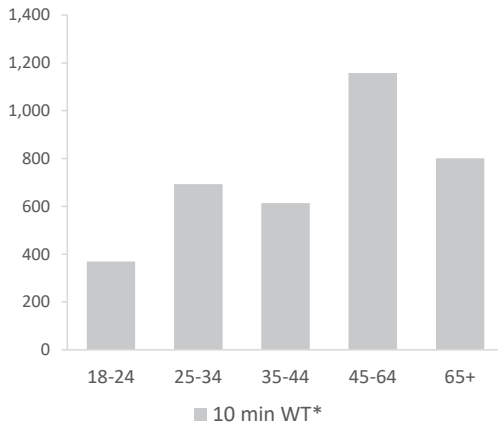

*WT= Walktime, **DT= Drivetime

	Catchment Size (Counts)			Index vs GB Average		
	10 min WT*	20 min WT*	20 min DT**	10 min WT*	20 min WT*	20 min DT**
Population	4,687	19,281	195,347	89	132	51
Adults 18+	3,635	14,830	155,911	84	83	52
Competition Pubs	2	5	253	13	16	70
Adults 18+ per Competition Pub	1,818	2,966	616	220	359	75
% Adults Likely to Drink	81.6%	81.3%	83.7%	99	99	101

Population & Adults 18+ index is based on all pubs

Affluence	Low	28.0%	35.8%	17.2%	109	140	67
	Medium	61.2%	46.2%	33.9%	156	117	86
	High	10.8%	18.0%	47.5%	32	54	142

*Affluence does not include Not Private Households

Age Profile	18-24	369	1,463	15,399	97	94	97
	25-34	693	2,793	23,606	111	109	91
	35-44	614	2,530	22,811	102	102	91
	45-64	1,158	4,816	52,014	97	98	104
	65+	801	3,228	42,081	89	88	113

	Catchment Size (Counts)			Index vs GB Average			
	10 min WT*	20 min WT*	20 min DT**	10 min WT*	20 min WT*	20 min DT**	
Gender							
	Male	2,374 (51%)	9,485 (49%)	95,687 (49%)	102	99	99
	Female	2,313 (49%)	9,796 (51%)	99,660 (51%)	98	101	101
Economic Status (16-74)							
	Employed: Full-time	1,491 (45%)	6,050 (44%)	61,224 (44%)	108	106	105
	Employed: Part-time	531 (16%)	2,102 (15%)	19,879 (14%)	123	118	110
	Self employed	229 (7%)	832 (6%)	13,434 (10%)	72	63	101
	Unemployed	95 (3%)	400 (3%)	2,813 (2%)	121	123	85
	Retired	355 (11%)	1,714 (12%)	19,907 (14%)	78	91	103
	Other	621 (19%)	2,641 (19%)	22,447 (16%)	95	97	81
Total Worker Count		1,762	5,743	109,682			