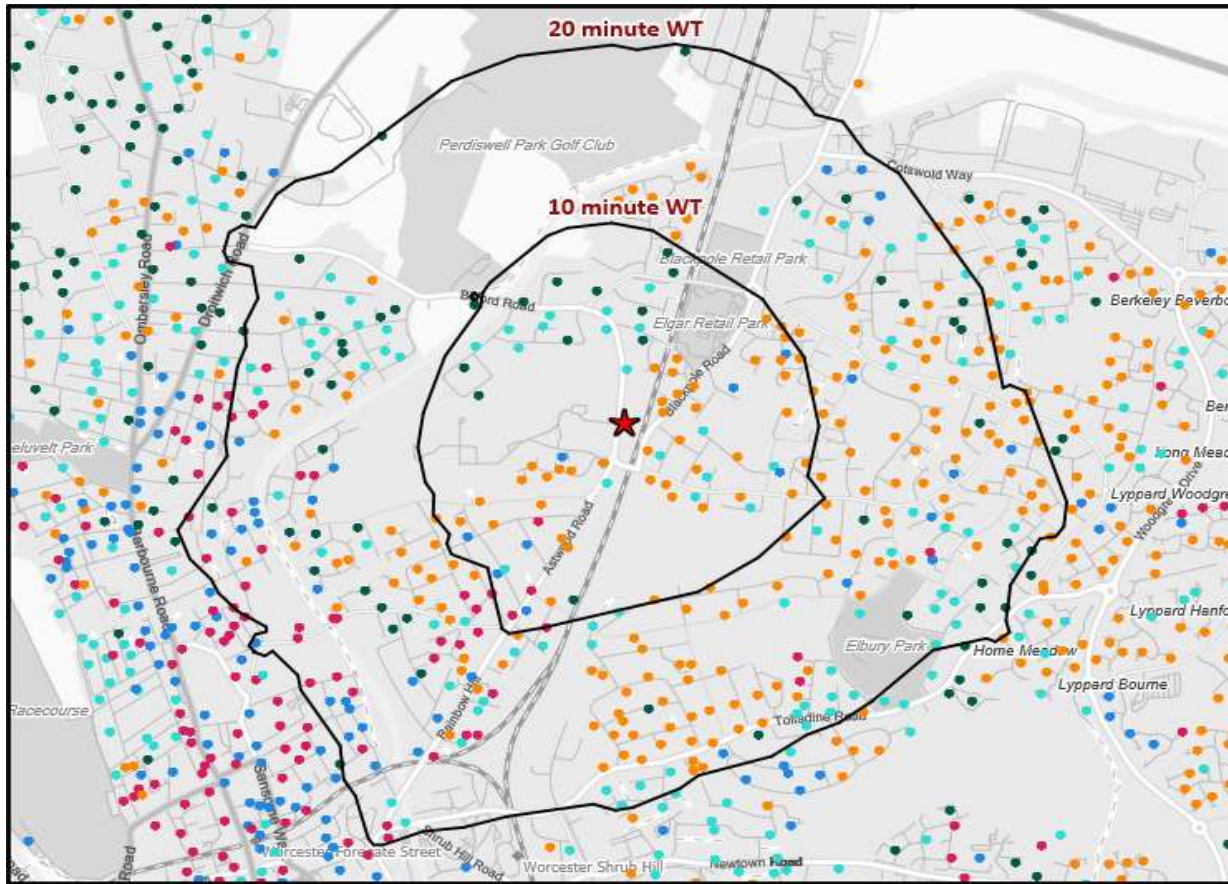

Polaris Profile by Catchment

*WT= Walktime, **DT= Drivetime

Polaris Segment	Population Count			Index vs GB average		
	10 min WT*	20 min WT*	20 min DT**	10 min WT*	20 min WT*	20 min DT**
Young Adult - Showing I Care	137	1,309	9,263	42	99	67
Young Adult - Showing I'm Cool	330	1,176	11,449	99	86	80
Midlife - Young Kids	2,018	7,560	45,437	177	162	93
Midlife - Carefree	736	2,993	30,270	96	96	92
Mature	414	1,792	57,262	41	43	131
Not Private Households	0	0	2,230	0	0	99
Total	3,635	14,830	155,911