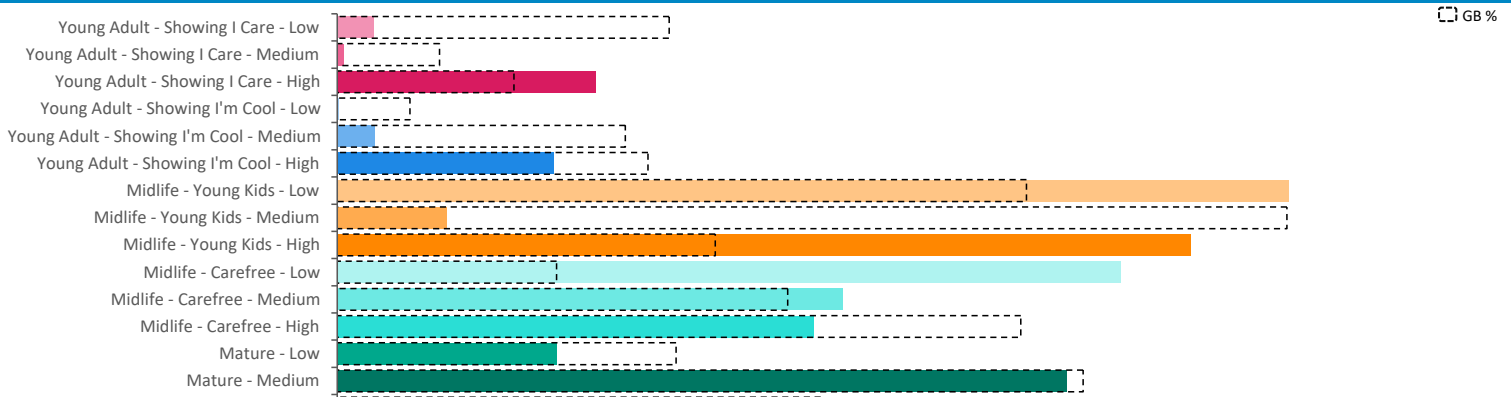

Polaris Plus Profile