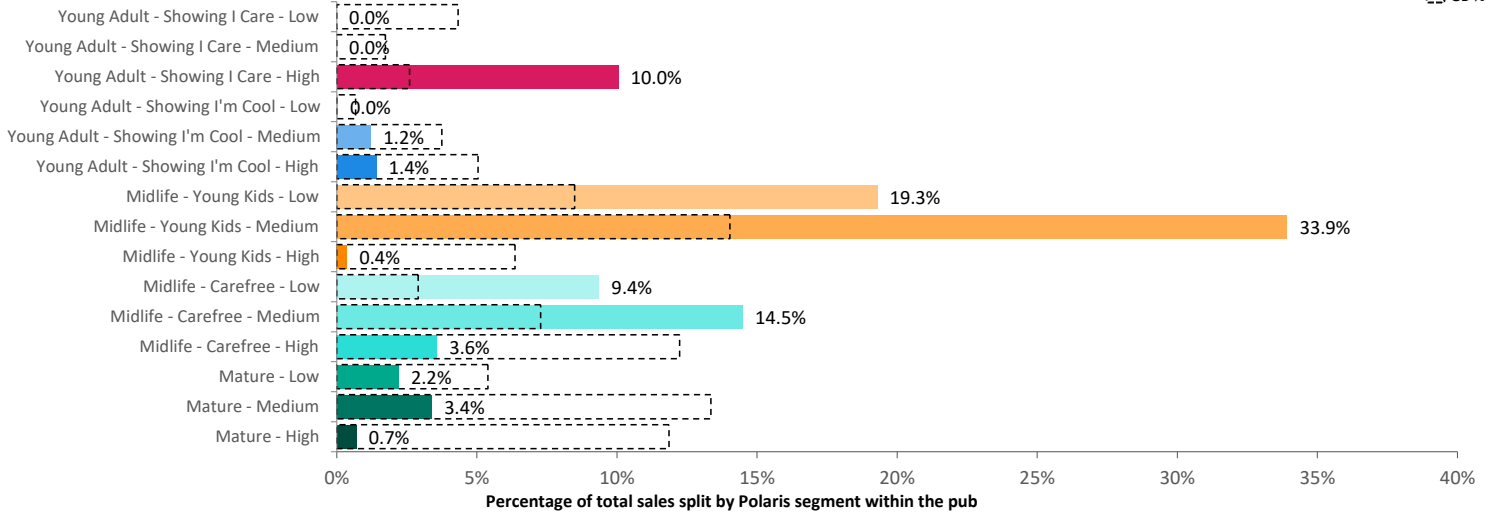

GB %

Average Transaction Values (£) by Polaris

Spend by Month

Time of Day/Day of Week

Time of day and day of week busyness from within a 60m radius of the pub calculated using GPS data

Index by Month

Seasonality of footfall from within 60m of the pub. Over 100 index indicates it is busier than average