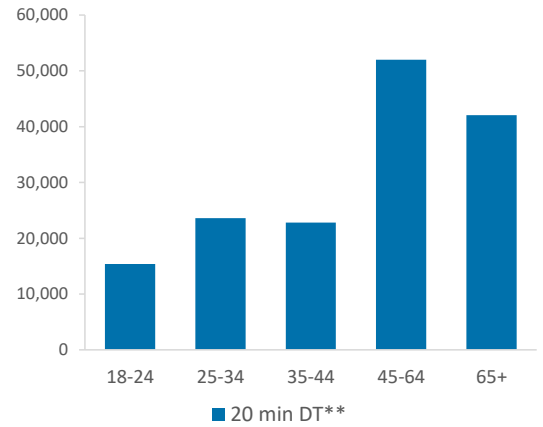

*WT= Walktime, **DT= Drivetime

	Catchment Size (Counts)			Index vs GB Average		
	10 min WT*	20 min WT*	20 min DT**	10 min WT*	20 min WT*	20 min DT**
Population	4,687	19,281	195,347	89	132	51
Adults 18+	3,635	14,830	155,911	84	83	52
Competition Pubs	2	5	253	13	16	70
Adults 18+ per Competition Pub	1,818	2,966	616	220	359	75
% Adults Likely to Drink	81.6%	81.3%	83.7%	99	99	101

Population & Adults 18+ index is based on all pubs

Affluence	Low	28.0%	35.8%	17.2%	109	140	67
	Medium	61.2%	46.2%	33.9%	156	117	86
	High	10.8%	18.0%	47.5%	32	54	142

*Affluence does not include Not Private Households

Age Profile	18-24	369	1,463	15,399	97	94	97
	25-34	693	2,793	23,606	111	109	91
	35-44	614	2,530	22,811	102	102	91
	45-64	1,158	4,816	52,014	97	98	104
	65+	801	3,228	42,081	89	88	113

	Catchment Size (Counts)			Index vs GB Average			
	10 min WT*	20 min WT*	20 min DT**	10 min WT*	20 min WT*	20 min DT**	
Gender							
	Male	2,374 (51%)	9,485 (49%)	95,687 (49%)	102	99	99
	Female	2,313 (49%)	9,796 (51%)	99,660 (51%)	98	101	101
Economic Status (16-74)							
	Employed: Full-time	1,491 (45%)	6,050 (44%)	61,224 (44%)	108	106	105
	Employed: Part-time	531 (16%)	2,102 (15%)	19,879 (14%)	123	118	110
	Self employed	229 (7%)	832 (6%)	13,434 (10%)	72	63	101
	Unemployed	95 (3%)	400 (3%)	2,813 (2%)	121	123	85
	Retired	355 (11%)	1,714 (12%)	19,907 (14%)	78	91	103
	Other	621 (19%)	2,641 (19%)	22,447 (16%)	95	97	81
Total Worker Count		1,762	5,743	109,682			