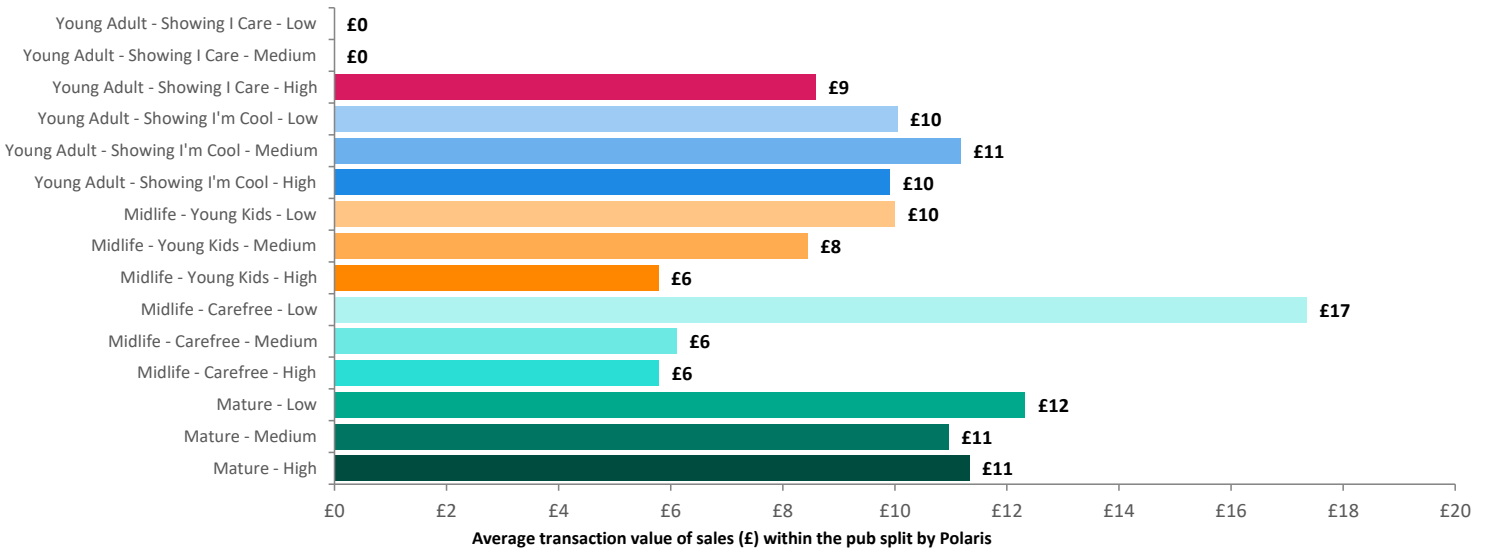

Polaris Plus Profile by Catchment

*WT= Walktime, **DT= Drivetime

Polaris Plus Segment	Population Count			Index vs GB average		
	10 min WT*	20 min WT*	20 min DT**	10 min WT*	20 min WT*	20 min DT**
Young Adult - Showing I Care						
Low	0	0	2,536	0	0	39
Medium	0	0	118	0	0	6
High	137	1,309	6,609	112	262	126
Young Adult - Showing I'm Cool						
Low	0	0	0	0	0	0
Medium	198	700	3,670	147	128	64
High	132	476	7,779	81	72	111
Midlife - Young Kids						
Low	729	3,587	12,209	180	218	70
Medium	1,234	3,612	19,748	228	163	85
High	55	361	13,480	28	45	160
Midlife - Carefree						
Low	127	681	3,941	103	135	74
Medium	540	1,826	8,089	221	183	77
High	69	486	18,240	17	30	107
Mature						
Low	161	1,047	8,121	75	119	88
Medium	253	715	21,190	55	38	107
High	0	30	27,951	0	2	191
Not Private Households	0	0	2,230	0	0	99

GB %

Average Transaction Values (£) by Polaris

Spend by Month

Time of Day/Day of Week

Time of day and day of week busyness from within a 60m radius of the pub calculated using GPS data

Index by Month

Seasonality of footfall from within 60m of the pub. Over 100 index indicates it is busier than average