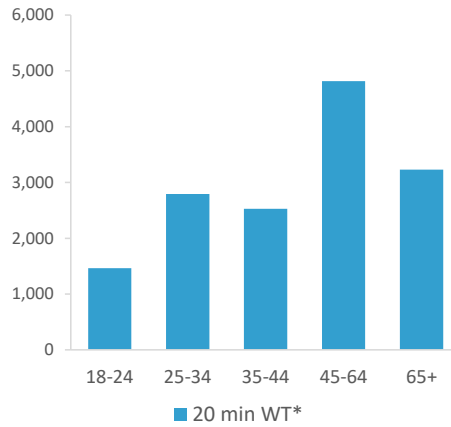

*WT= Walktime, **DT= Drivetime

	Catchment Size (Counts)			Index vs GB Average		
	10 min WT*	20 min WT*	20 min DT**	10 min WT*	20 min WT*	20 min DT**
Population	4,687	19,281	195,347	89	132	51
Adults 18+	3,635	14,830	155,911	84	83	52
Competition Pubs	2	5	253	13	16	70
Adults 18+ per Competition Pub	1,818	2,966	616	220	359	75
% Adults Likely to Drink	81.6%	81.3%	83.7%	99	99	101

Population & Adults 18+ index is based on all pubs

Affluence	Low	28.0%	35.8%	17.2%	109	140	67
	Medium	61.2%	46.2%	33.9%	156	117	86
	High	10.8%	18.0%	47.5%	32	54	142

*Affluence does not include Not Private Households

Age Profile	18-24	369	1,463	15,399	97	94	97
	25-34	693	2,793	23,606	111	109	91
	35-44	614	2,530	22,811	102	102	91
	45-64	1,158	4,816	52,014	97	98	104
	65+	801	3,228	42,081	89	88	113

	Catchment Size (Counts)			Index vs GB Average			
	10 min WT*	20 min WT*	20 min DT**	10 min WT*	20 min WT*	20 min DT**	
Gender							
	Male	2,374 (51%)	9,485 (49%)	95,687 (49%)	102	99	99
	Female	2,313 (49%)	9,796 (51%)	99,660 (51%)	98	101	101
Economic Status (16-74)							
	Employed: Full-time	1,491 (45%)	6,050 (44%)	61,224 (44%)	108	106	105
	Employed: Part-time	531 (16%)	2,102 (15%)	19,879 (14%)	123	118	110
	Self employed	229 (7%)	832 (6%)	13,434 (10%)	72	63	101
	Unemployed	95 (3%)	400 (3%)	2,813 (2%)	121	123	85
	Retired	355 (11%)	1,714 (12%)	19,907 (14%)	78	91	103
	Other	621 (19%)	2,641 (19%)	22,447 (16%)	95	97	81
Total Worker Count		1,762	5,743	109,682			