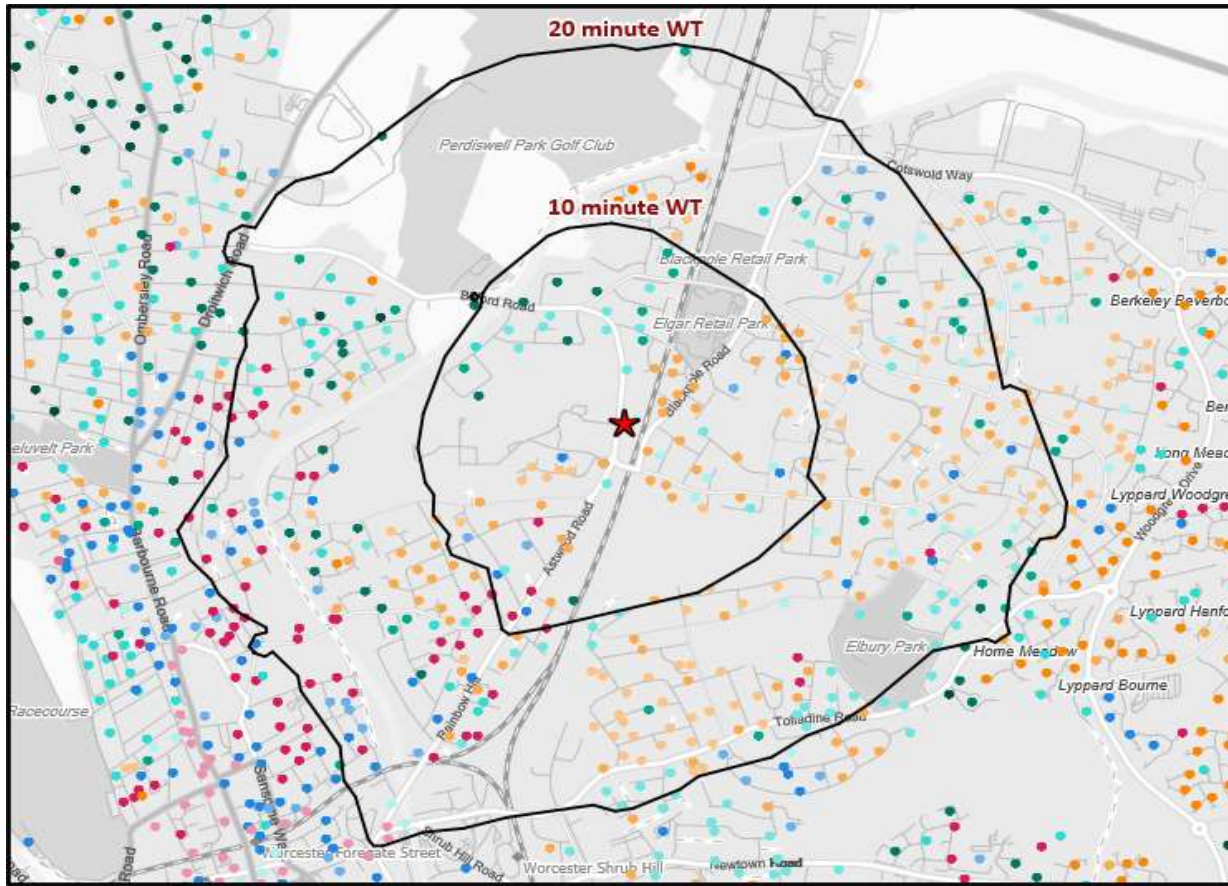

Polaris Plus Profile by Catchment

*WT= Walktime, **DT= Drivetime

Polaris Plus Segment	Population Count			Index vs GB average		
	10 min WT*	20 min WT*	20 min DT**	10 min WT*	20 min WT*	20 min DT**
Young Adult - Showing I Care						
Low	0	0	2,536	0	0	39
Medium	0	0	118	0	0	6
High	137	1,309	6,609	112	262	126
Young Adult - Showing I'm Cool						
Low	0	0	0	0	0	0
Medium	198	700	3,670	147	128	64
High	132	476	7,779	81	72	111
Midlife - Young Kids						
Low	729	3,587	12,209	180	218	70
Medium	1,234	3,612	19,748	228	163	85
High	55	361	13,480	28	45	160
Midlife - Carefree						
Low	127	681	3,941	103	135	74
Medium	540	1,826	8,089	221	183	77
High	69	486	18,240	17	30	107
Mature						
Low	161	1,047	8,121	75	119	88
Medium	253	715	21,190	55	38	107
High	0	30	27,951	0	2	191
Not Private Households	0	0	2,230	0	0	99