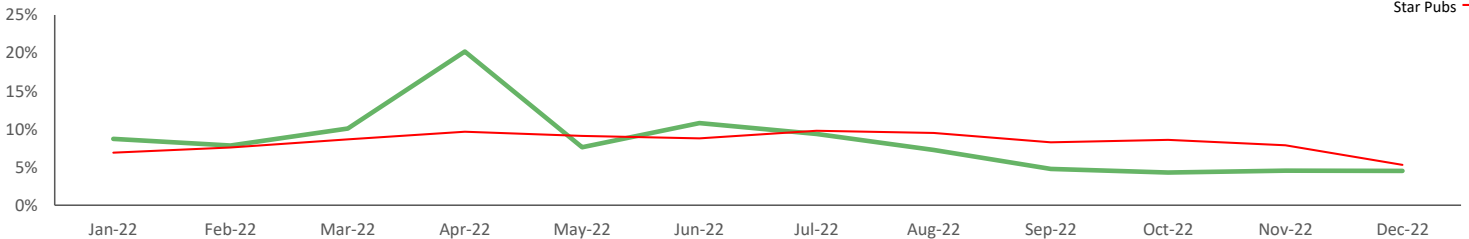

GB %

Average Transaction Values (£) by Polaris

Spend by Month

Park Gate Inn Cannock Wood
Star Pubs

Time of Day/Day of Week

Time of day and day of week busyness from within a 60m radius of the pub calculated using GPS data

Index by Month

Seasonality of footfall from within 60m of the pub. Over 100 index indicates it is busier than average

Distance from Home

Illustrates how far those seen within 60m of the pub have travelled from their home location to get there