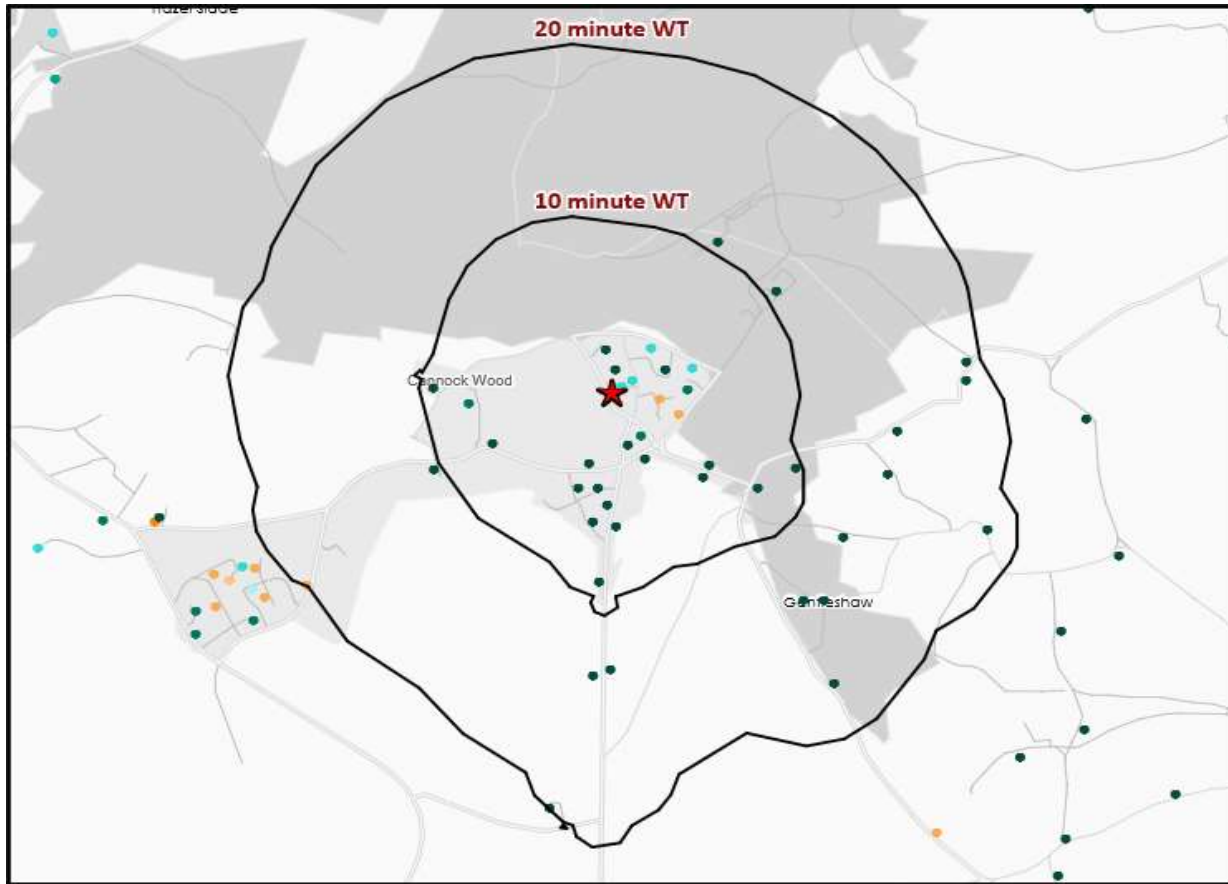

- ★ Pub Sites
- Ⓐ Catchment
- **Polaris Plus Segments**
- Young Adult - Showing I Care
  - Low
  - Medium
  - High
- Young Adult - Showing I'm Cool
  - Low
  - Medium
  - High
- Midlife - Young Kids
  - Low
  - Medium
  - High
- Midlife - Carefree
  - Low
  - Medium
  - High
- Mature
  - Low
  - Medium
  - High

Polaris Plus Profile by Catchment

*WT= Walktime, **DT= Drivetime

Polaris Plus Segment	Population Count			Index vs GB average		
	10 min WT*	20 min WT*	20 min DT**	10 min WT*	20 min WT*	20 min DT**
Young Adult - Showing I Care						
Low	0	0	23	0	0	0
Medium	0	0	0	0	0	0
High	0	0	647	0	0	11
Young Adult - Showing I'm Cool						
Low	0	0	0	0	0	0
Medium	0	0	1,941	0	0	31
High	0	0	3,873	0	0	51
Midlife - Young Kids						
Low	0	0	13,411	0	0	71
Medium	104	118	28,596	92	70	113
High	0	0	15,007	0	0	164
Midlife - Carefree						
Low	0	0	9,803	0	0	169
Medium	0	0	21,054	0	0	184
High	144	144	16,609	174	117	89
Mature						
Low	0	0	13,329	0	0	132
Medium	15	24	29,523	16	17	137
High	495	840	14,397	696	795	90
Not Private Households	0	0	1,950	0	0	80