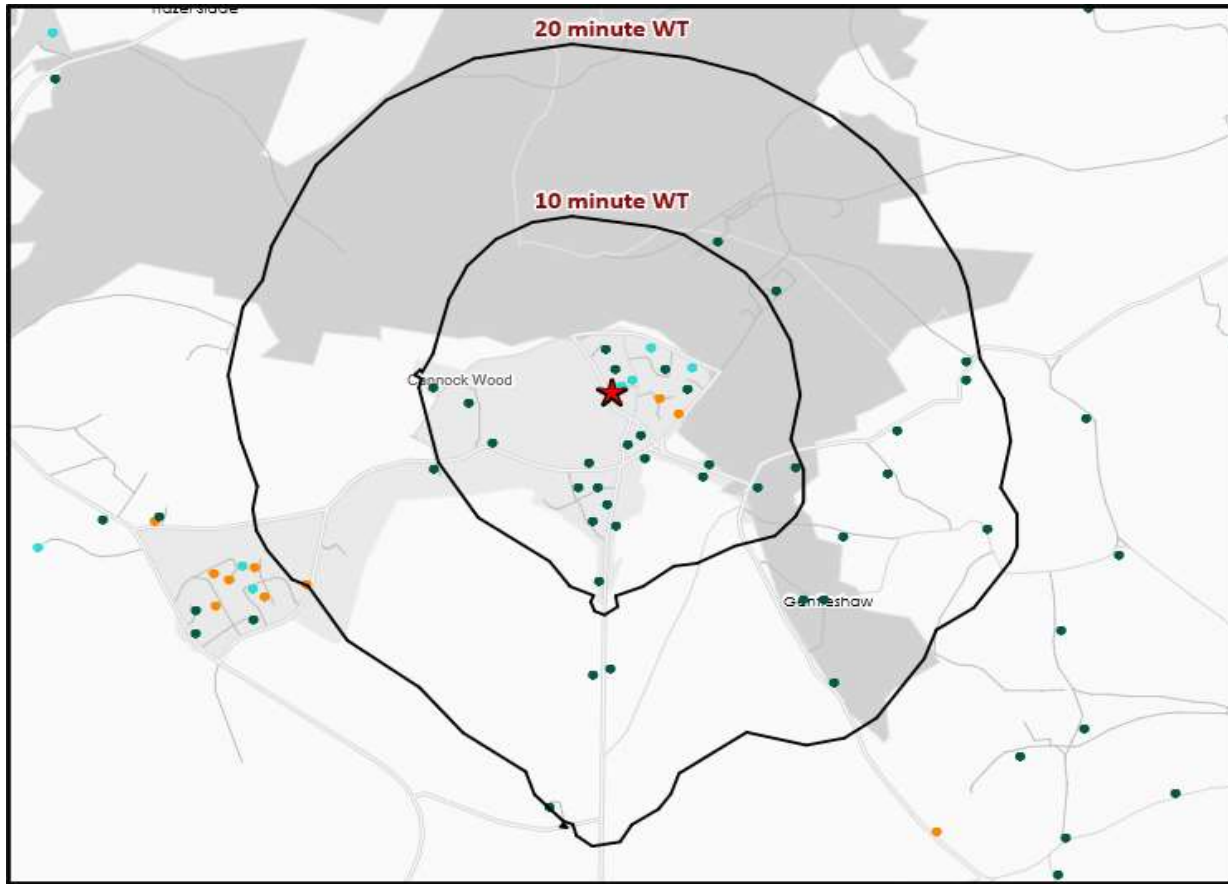

- Pub Sites
- Catchment
- **Polaris Segments**
- Young Adult - Showing I Care
- Young Adult - Showing I'm Cool
- Midlife - Young Kids
- Midlife - Carefree
- Mature

Polaris Profile by Catchment

*WT= Walktime, **DT= Drivetime

Polaris Segment	Population Count			Index vs GB average		
	10 min WT*	20 min WT*	20 min DT**	10 min WT*	20 min WT*	20 min DT**
Young Adult - Showing I Care	0	0	670	0	0	4
Young Adult - Showing I'm Cool	0	0	5,814	0	0	37
Midlife - Young Kids	104	118	57,014	44	33	107
Midlife - Carefree	144	144	47,466	90	61	133
Mature	510	864	57,249	240	274	120
Not Private Households	0	0	1,950	0	0	80
Total	758	1,126	170,163