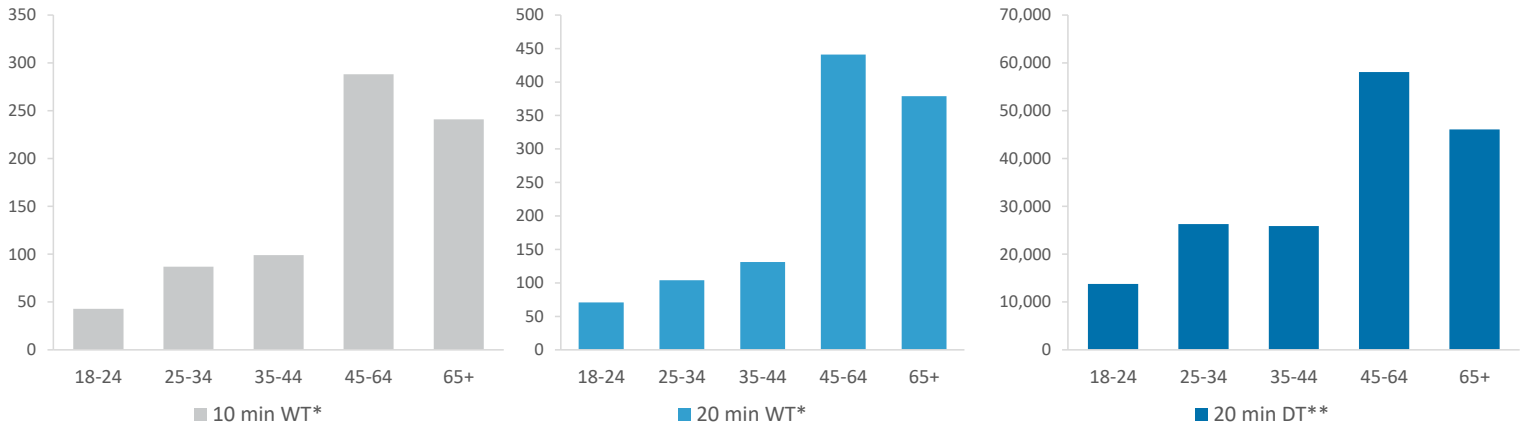

- Over GB Average
- Around GB Average
- Under GB Average

*WT= Walktime, **DT= Drivetime

		Catchment Size (Counts)			Index vs GB Average		
		10 min WT*	20 min WT*	20 min DT**	10 min WT*	20 min WT*	20 min DT**
Population		902	1,326	212,112	17	9	56
Adults 18+		758	1,126	170,163	17	6	57
Competition Pubs		1	3	217	7	9	60
Adults 18+ per Competition Pub		758	375	784	92	45	95
% Adults Likely to Drink		84.5%	85.6%	83.0%	103	104	101
Affluence	Low	0.0%	0.0%	21.5%	0	0	84
	Medium	15.7%	12.6%	47.7%	40	32	121
	High	84.3%	87.4%	29.7%	251	261	89
*Affluence does not include Not Private Households							
Age Profile	18-24	43	71	13,802	59	66	80
	25-34	87	104	26,293	73	59	93
	35-44	99	131	25,891	85	77	95
	45-64	288	441	58,103	125	130	107
	65+	241	379	46,074	140	150	114

Population & Adults 18+ index is based on all pubs

		Catchment Size (Counts)			Index vs GB Average		
		10 min WT*	20 min WT*	20 min DT**	10 min WT*	20 min WT*	20 min DT**
Gender	Male	431 (48%)	633 (48%)	104,492 (49%)	97	97	100
	Female	471 (52%)	693 (52%)	107,620 (51%)	103	103	100
Economic Status (16-74)	Employed: Full-time	254 (39%)	367 (38%)	64,954 (43%)	94	91	103
	Employed: Part-time	95 (15%)	134 (14%)	21,859 (14%)	113	106	111
	Self employed	83 (13%)	128 (13%)	13,295 (9%)	134	138	92
	Unemployed	15 (2%)	16 (2%)	3,606 (2%)	97	69	100
	Retired	136 (21%)	214 (22%)	25,188 (17%)	152	160	120
	Other	67 (10%)	113 (12%)	23,180 (15%)	52	59	77
Total Worker Count		247	364	94,812			