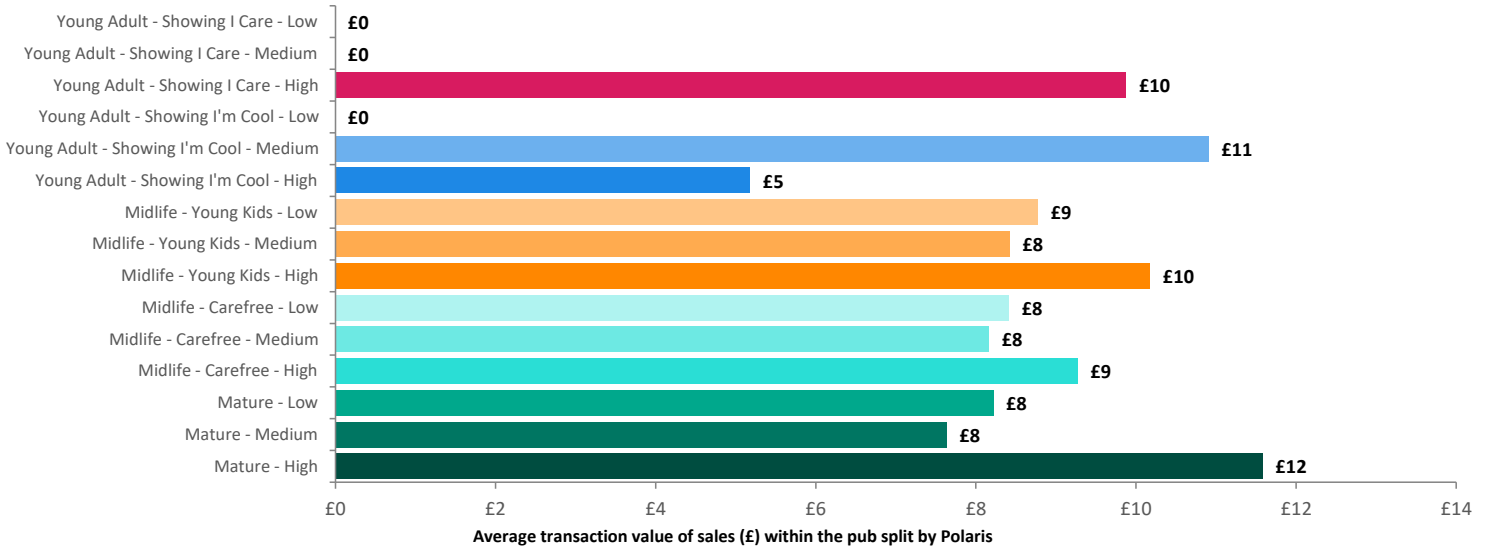

GB %

Average Transaction Values (£) by Polaris

Spend by Month

Park Gate Inn Cannock Wood
Star Pubs

Time of Day/Day of Week

Time of day and day of week busyness from within a 60m radius of the pub calculated using GPS data

Index by Month

Seasonality of footfall from within 60m of the pub. Over 100 index indicates it is busier than average

Distance from Home

Illustrates how far those seen within 60m of the pub have travelled from their home location to get there