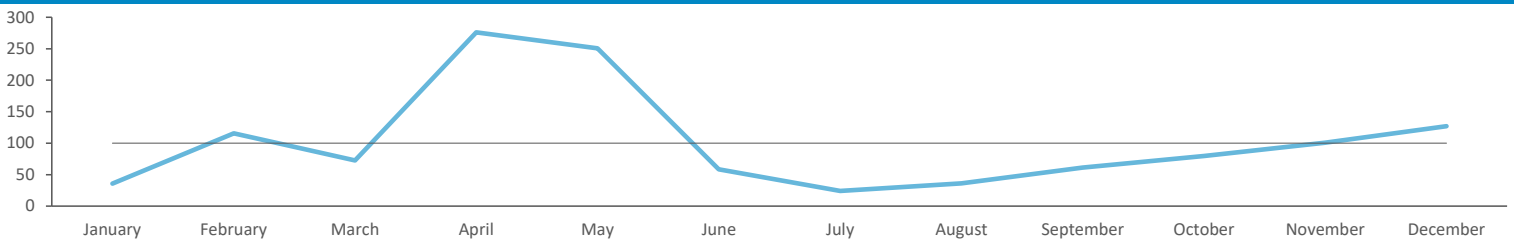

GB %

Average Transaction Values (£) by Polaris

Spend by Month

Park Gate Inn Cannock Wood
Star Pubs

Time of Day/Day of Week

Time of day and day of week busyness from within a 60m radius of the pub calculated using GPS data

Index by Month

Seasonality of footfall from within 60m of the pub. Over 100 index indicates it is busier than average

Distance from Home

Illustrates how far those seen within 60m of the pub have travelled from their home location to get there