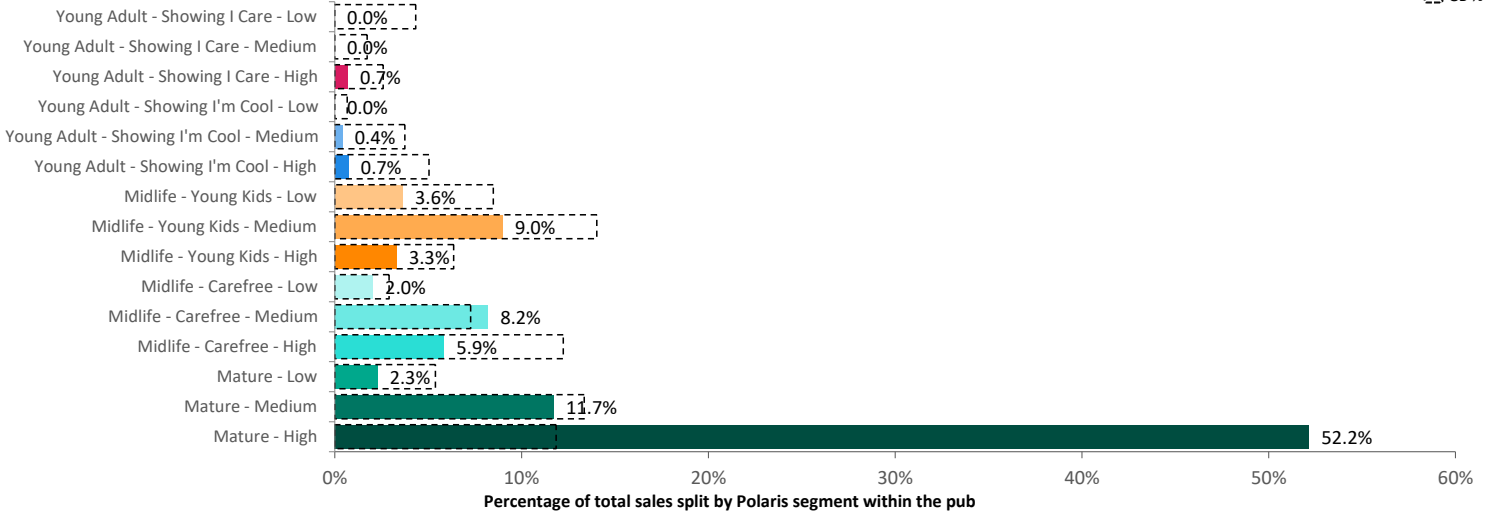

GB %

Average Transaction Values (£) by Polaris

Spend by Month

Park Gate Inn Cannock Wood
Star Pubs

Time of Day/Day of Week

Time of day and day of week busyness from within a 60m radius of the pub calculated using GPS data