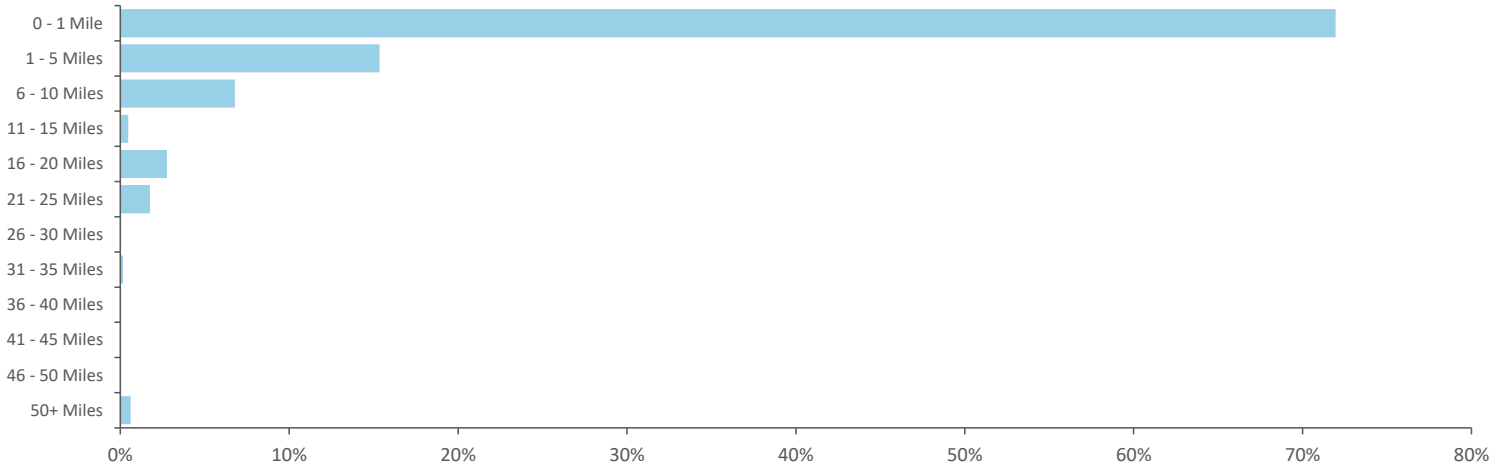

GB %

Average Transaction Values (£) by Polaris

Spend by Month

Park Gate Inn Cannock Wood
Star Pubs

Time of Day/Day of Week

Time of day and day of week busyness from within a 60m radius of the pub calculated using GPS data

Index by Month

Seasonality of footfall from within 60m of the pub. Over 100 index indicates it is busier than average

Distance from Home

Illustrates how far those seen within 60m of the pub have travelled from their home location to get there