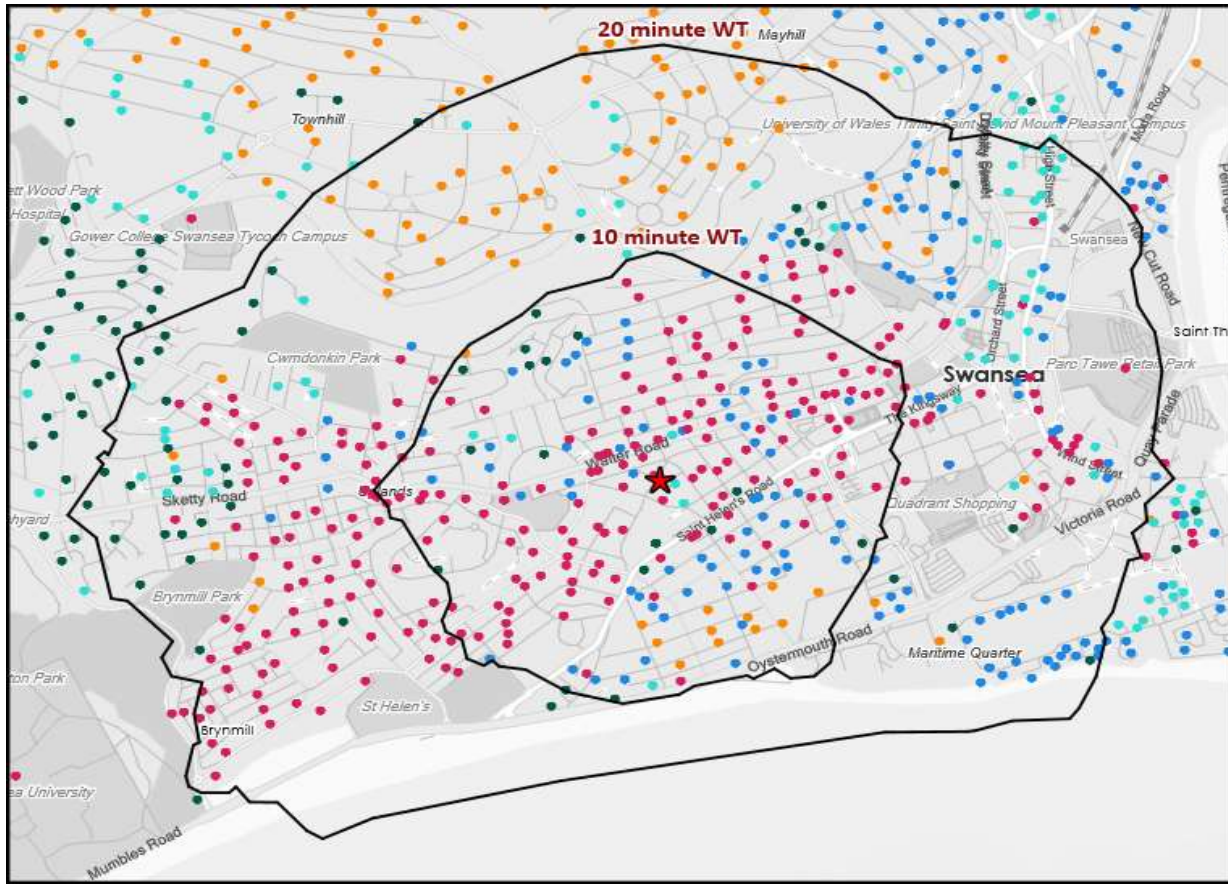

- Pub Sites
- Catchment
- **Polaris Segments**
- Young Adult - Showing I Care
- Young Adult - Showing I'm Cool
- Midlife - Young Kids
- Midlife - Carefree
- Mature

Polaris Profile by Catchment

*WT= Walktime, **DT= Drivetime

Polaris Segment	Population Count			Index vs GB average		
	10 min WT*	20 min WT*	20 min DT**	10 min WT*	20 min WT*	20 min DT**
Young Adult - Showing I Care	6,804	13,409	17,043	723	578	85
Young Adult - Showing I'm Cool	1,875	4,419	22,678	193	185	109
Midlife - Young Kids	679	3,797	67,136	20	46	95
Midlife - Carefree	195	1,878	49,383	9	34	104
Mature	394	1,721	67,472	13	24	107
Not Private Households	597	791	1,846	394	211	57
Total	10,544	26,015	225,558