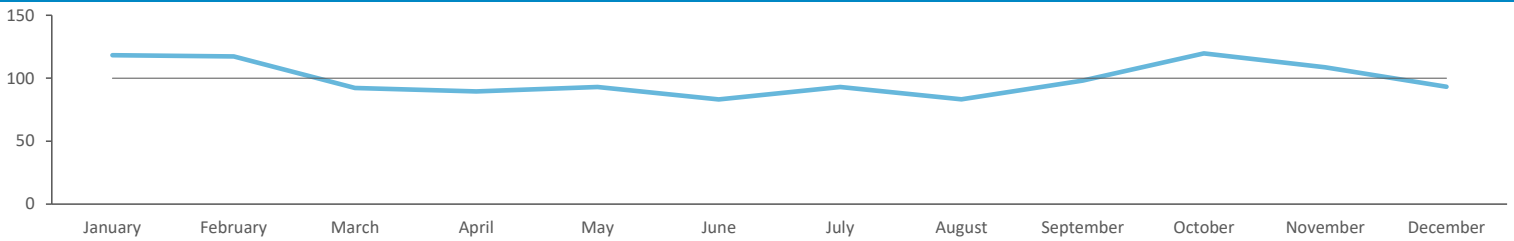

26,015

225,558

Spend by Polaris

GB %

Average Transaction Values (£) by Polaris

Spend by Month

Time of Day/Day of Week

Time of day and day of week busyness from within a 60m radius of the pub calculated using GPS data

Index by Month

Seasonality of footfall from within 60m of the pub. Over 100 index indicates it is busier than average

Distance from Home

Illustrates how far those seen within 60m of the pub have travelled from their home location to get there