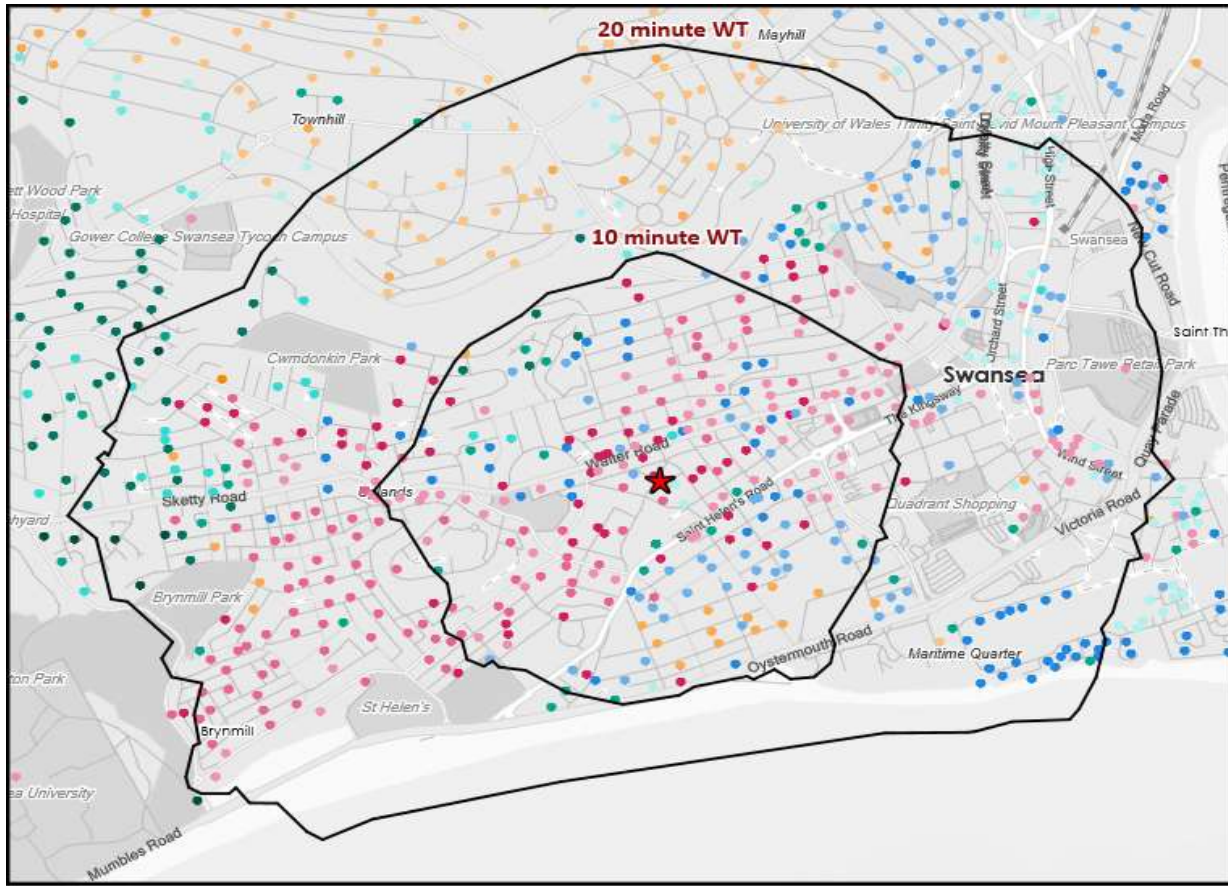

Polaris Plus Profile by Catchment

*WT= Walktime, **DT= Drivetime

Polaris Plus Segment	Population Count			Index vs GB average		
	10 min WT*	20 min WT*	20 min DT**	10 min WT*	20 min WT*	20 min DT**
Young Adult - Showing I Care						
Low	2,185	3,183	5,030	494	292	53
Medium	2,701	7,158	7,551	1,879	2,018	246
High	1,918	3,068	4,462	540	350	59
Young Adult - Showing I'm Cool						
Low	0	0	0	0	0	0
Medium	1,059	2,284	14,169	272	237	170
High	816	2,135	8,509	173	183	84
Midlife - Young Kids						
Low	0	2,214	21,693	0	77	87
Medium	679	1,547	35,202	43	40	105
High	0	36	10,241	0	3	84
Midlife - Carefree						
Low	103	1,402	11,389	29	159	149
Medium	25	25	27,128	4	1	179
High	67	451	10,866	6	16	44
Mature						
Low	335	1,191	16,396	54	77	122
Medium	59	481	35,379	4	15	124
High	0	49	15,697	0	2	74
Not Private Households	597	791	1,846	394	211	57