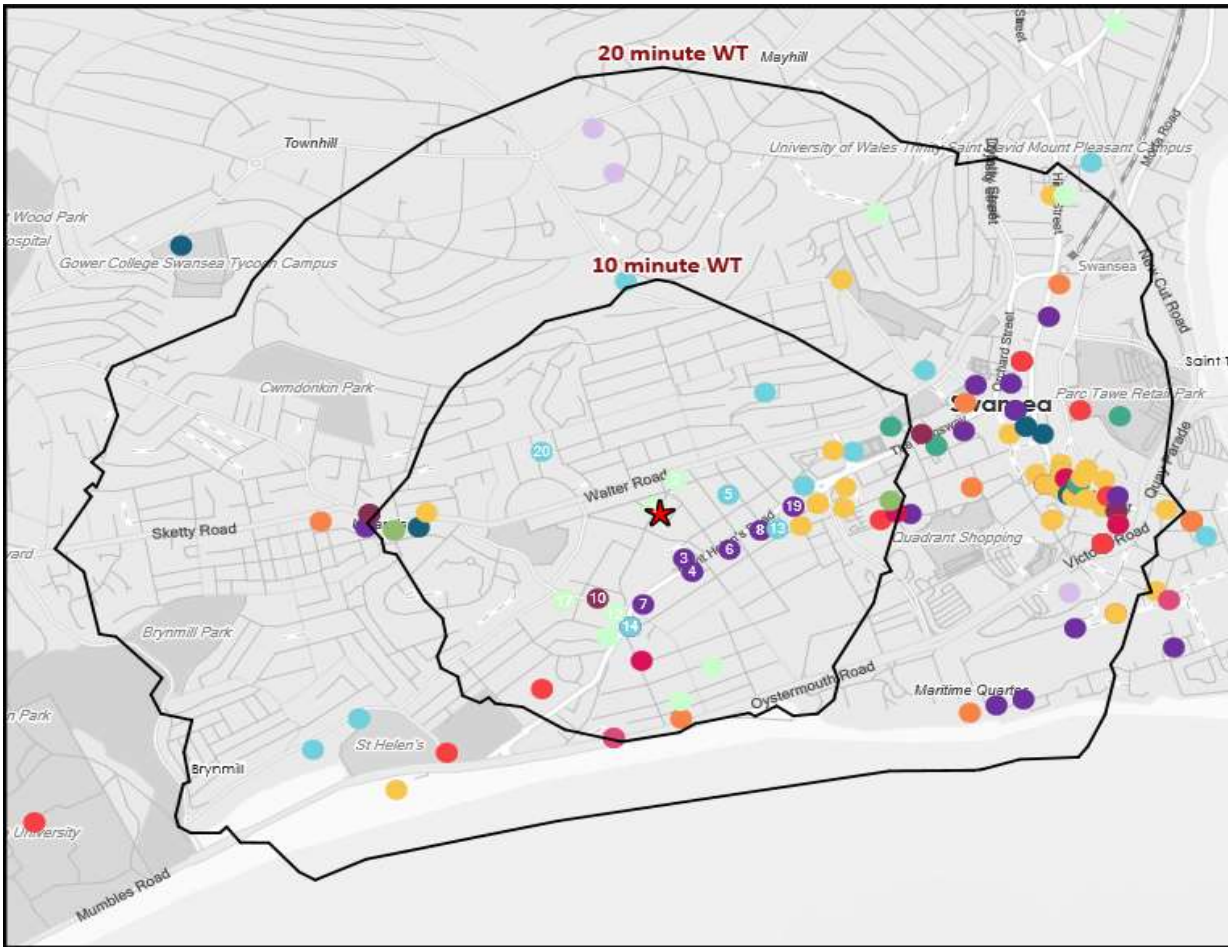

Index by Month

Seasonality of footfall from within 60m of the pub. Over 100 index indicates it is busier than average

Distance from Home

Illustrates how far those seen within 60m of the pub have travelled from their home location to get there

Time of Day/Day of Week

Polaris profile of people passing within 60m of the pub, these represent the potential customers walking past the door

- Pub Sites
- Catchment
- CGA Licensed Premises**
- ABOS
- Casual Dining
- Circuit Bar
- Clubland
- Community Pub
- Craft Led
- Family Pub Dining
- GPGF
- High Street Pub
- Hotel
- Large Venue
- Night Club
- Premium Local
- Restaurants
- Sports Clubs

Nearest 20 Pubs

Ref.	Name	Postcode	Operator	Segment	Distance (miles)
1	Brunswick Inn	SA 1 4HS	Star Pubs & Bars	Community Pub	0.0
2	St George Hotel	SA 1 5NN	Admiral Taverns Ltd	Community Pub	0.1
3	Viswam Bar & Restaurant	SA 1 4DE	Independent Free	Restaurants	0.1
4	Topo Gigio Restaurant & Wine Bar	SA 1 4BD	Independent Free	Restaurants	0.1
5	Swansea Lawn Tennis Club	SA 1 4HH	Independent Free	Clubland	0.1
6	Underground Restaurant	SA 1 4AY	Independent Free	Restaurants	0.1
7	Rose Indienne	SA 1 4BG	Independent Free	Restaurants	0.2
8	Bellitalia Ristorante & Caffè	SA 1 4AP	Independent Free	Casual Dining	0.2
8	Istanbul	SA 1 4AP	Independent Free	Restaurants	0.2
10	Bryn-Y-Mor Hotel	SA 1 4JQ	Greene King	Community Pub	0.2
10	Westbourne	SA 1 4JQ	Stonegate Pub Company	Premium Local	0.2
12	Hayes & Beale	SA 1 4JG	Independent Free	Community Pub	0.2
13	New Wyndham	SA 1 3HZ	Independent Free	Clubland	0.2
14	Maharani Restaurant	SA 1 4BQ	Independent Free	Restaurants	0.2
14	Anarkali Tandoori Restaurant	SA 1 4BQ	Independent Free	Restaurants	0.2
14	Swansea Masonic Hall	SA 1 4BQ	Independent Free	Clubland	0.2
17	Hoogah	SA 1 4JJ	Independent Free	High Street Pub	0.2
17	Mill	SA 1 4JJ	Stonegate Pub Company	Community Pub	0.2
19	Vojon	SA 1 4AW	Independent Free	Restaurants	0.2
20	Liberal Social Club Institute	SA 1 6DT	Independent Free	Clubland	0.2