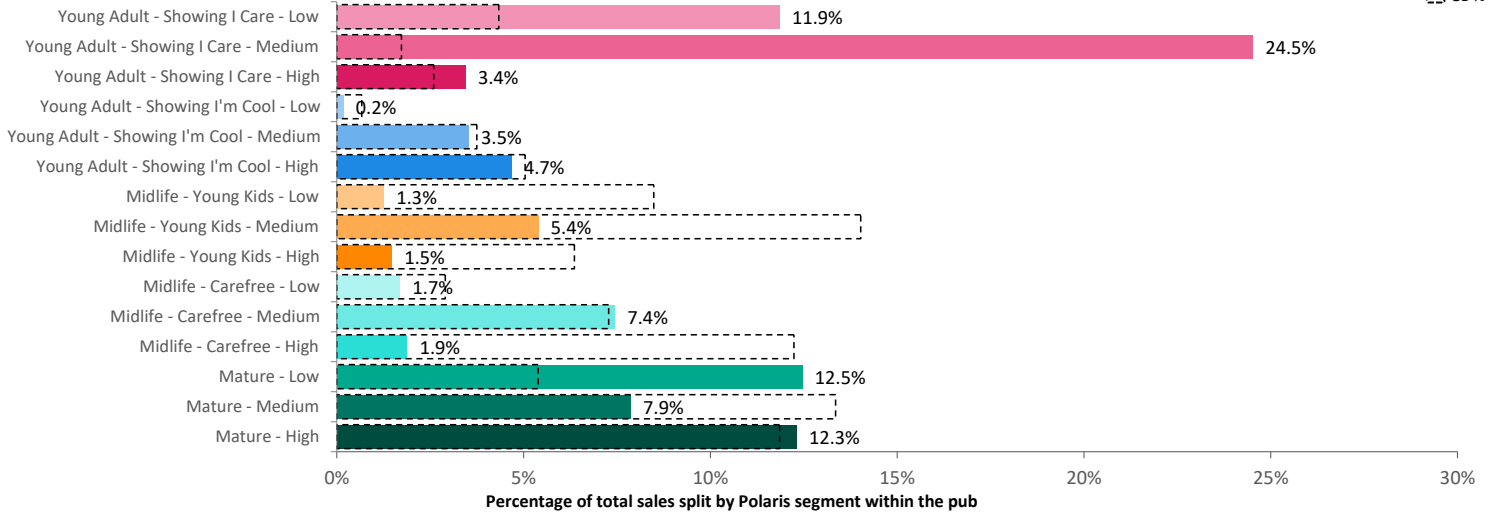

26,015

225,558

Spend by Polaris

GB %

Average Transaction Values (£) by Polaris

Spend by Month

Time of Day/Day of Week

Time of day and day of week busyness from within a 60m radius of the pub calculated using GPS data