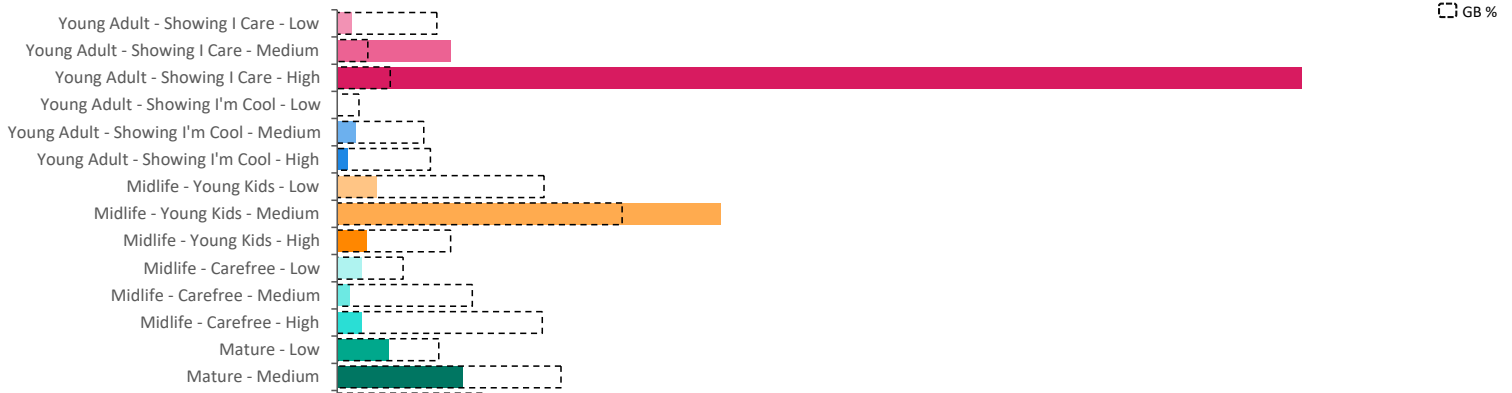

Polaris Plus Profile