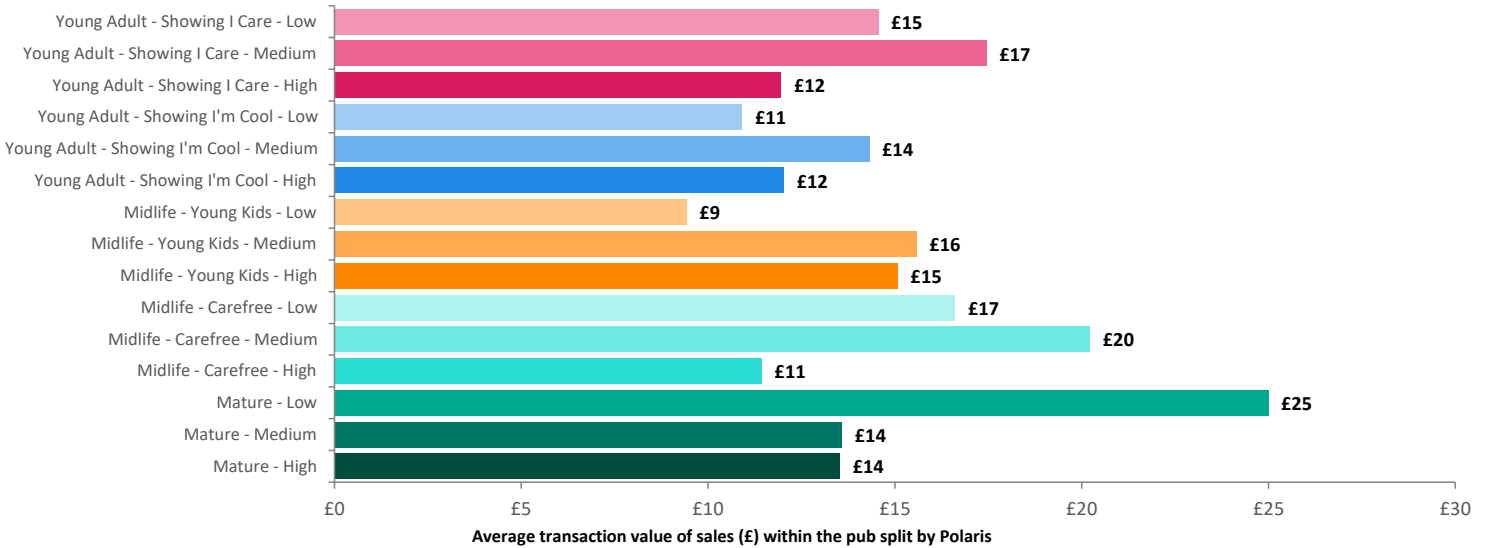

26,015

225,558

Spend by Polaris

GB %

Average Transaction Values (£) by Polaris

Spend by Month

Time of Day/Day of Week

Time of day and day of week busyness from within a 60m radius of the pub calculated using GPS data

Index by Month

Seasonality of footfall from within 60m of the pub. Over 100 index indicates it is busier than average

Distance from Home

Illustrates how far those seen within 60m of the pub have travelled from their home location to get there