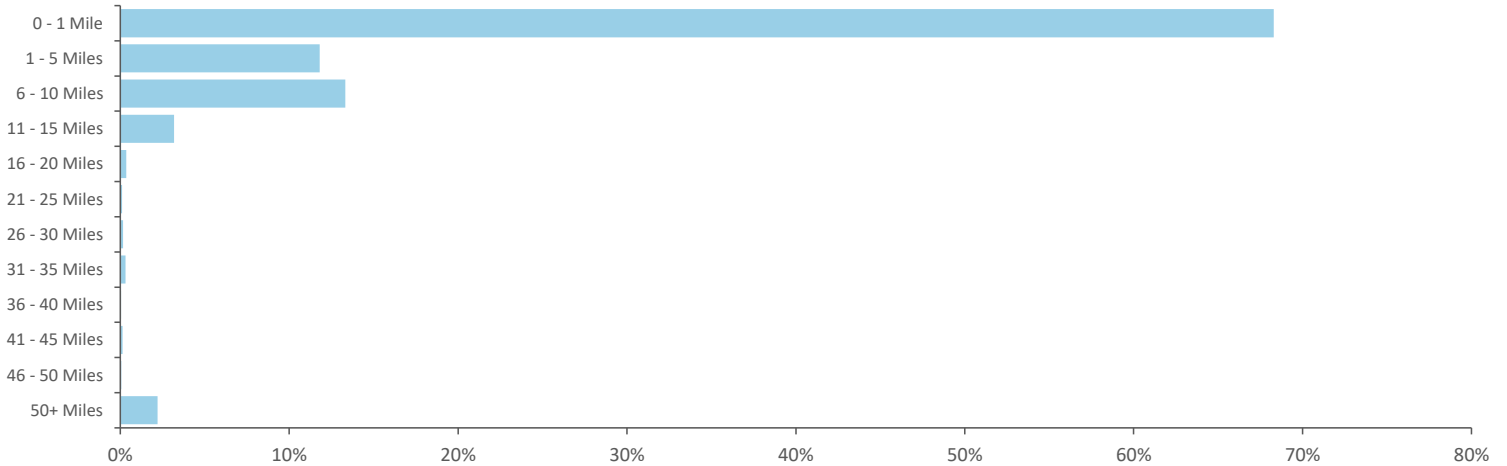

26,015

225,558

Spend by Polaris

GB %

Average Transaction Values (£) by Polaris

Spend by Month

Time of Day/Day of Week

Time of day and day of week busyness from within a 60m radius of the pub calculated using GPS data

Index by Month

Seasonality of footfall from within 60m of the pub. Over 100 index indicates it is busier than average

Distance from Home

Illustrates how far those seen within 60m of the pub have travelled from their home location to get there