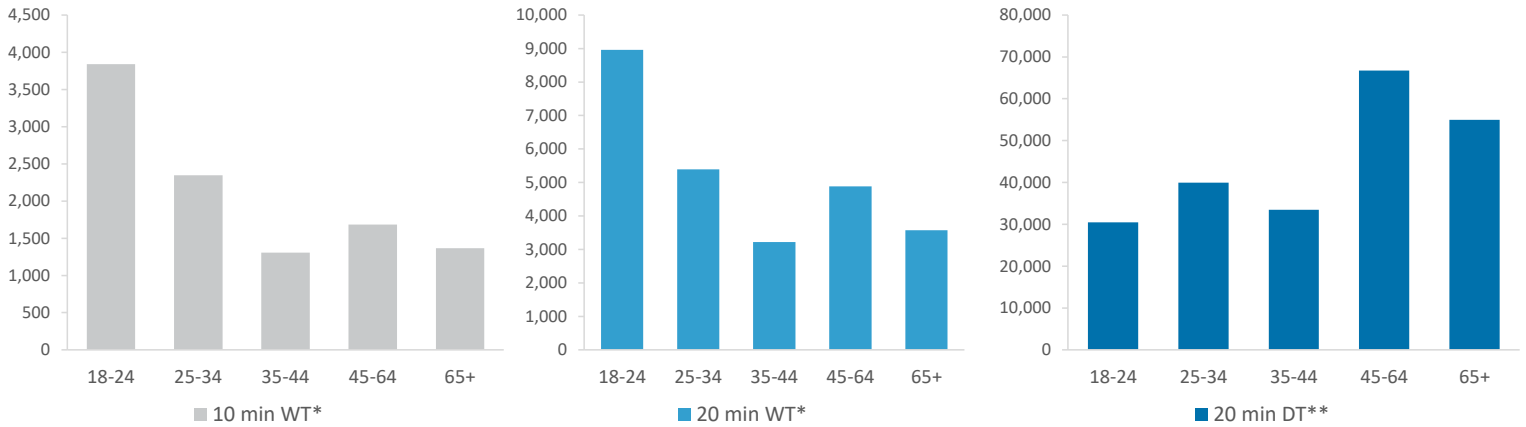

	Over GB Average
	Around GB Average
	Under GB Average

*WT= Walktime, **DT= Drivetime

	Catchment Size (Counts)			Index vs GB Average			
	10 min WT*	20 min WT*	20 min DT**	10 min WT*	20 min WT*	20 min DT**	
Population	11,729	29,567	277,773	222	203	73	
Population & Adults 18+ index is based on all pubs							
Adults 18+	10,544	26,015	225,558	242	145	75	
Competition Pubs	30	67	319	200	209	88	
Adults 18+ per Competition Pub	351	388	707	43	47	86	
% Adults Likely to Drink	83.2%	83.7%	82.6%	101	102	100	
Affluence	Low	24.9%	30.7%	24.2%	97	120	94
	Medium	42.9%	44.2%	52.9%	109	112	135
	High	26.6%	22.1%	22.1%	79	66	66
Age Profile	18-24	3,841	8,957	30,464	404	374	135
	25-34	2,346	5,390	39,926	151	137	108
	35-44	1,307	3,217	33,477	87	85	94
	45-64	1,683	4,881	66,720	56	65	94
	65+	1,367	3,570	54,971	61	63	104

*Affluence does not include Not Private Households

	Catchment Size (Counts)			Index vs GB Average			
	10 min WT*	20 min WT*	20 min DT**	10 min WT*	20 min WT*	20 min DT**	
Gender	Male	6,876 (59%)	16,634 (56%)	138,543 (50%)	119	114	101
	Female	4,853 (41%)	12,933 (44%)	139,230 (50%)	82	87	99
Economic Status (16-74)	Employed: Full-time	2,172 (22%)	5,643 (23%)	74,313 (36%)	52	55	87
	Employed: Part-time	847 (8%)	2,049 (8%)	27,614 (13%)	65	64	104
	Self employed	733 (7%)	1,628 (7%)	12,979 (6%)	76	69	66
	Unemployed	225 (2%)	564 (2%)	4,774 (2%)	94	96	98
	Retired	673 (7%)	2,025 (8%)	31,781 (16%)	49	59	113
	Other	5,409 (54%)	12,871 (52%)	53,273 (26%)	273	263	132
Total Worker Count	7,895	21,287	152,442				