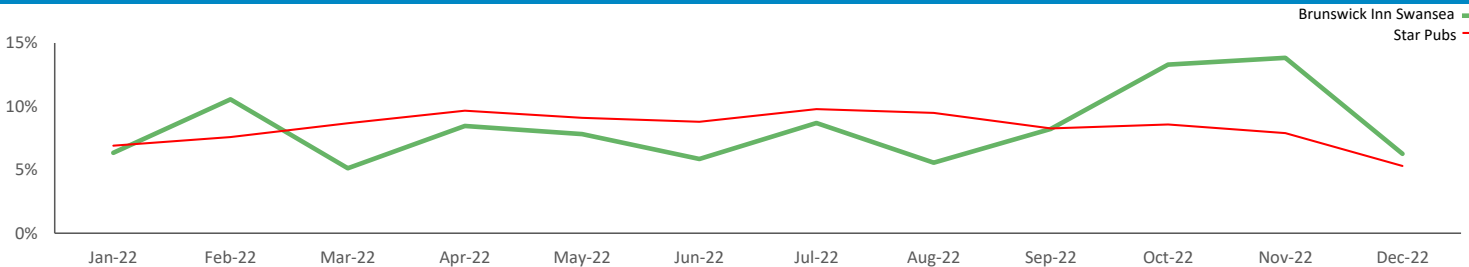

26,015

225,558

Spend by Polaris

GB %

Average Transaction Values (£) by Polaris

Spend by Month

Time of Day/Day of Week

Time of day and day of week busyness from within a 60m radius of the pub calculated using GPS data

Index by Month

Seasonality of footfall from within 60m of the pub. Over 100 index indicates it is busier than average

Distance from Home

Illustrates how far those seen within 60m of the pub have travelled from their home location to get there