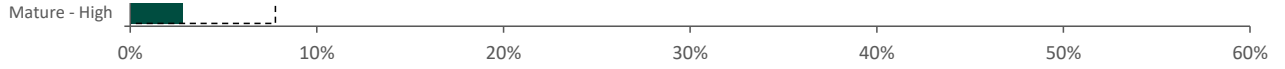

Time of Day/Day of Week

Polaris profile of people passing within 60m of the pub, these represent the potential customers walking past the door

- Pub Sites
- Catchment
- CGA Licensed Premises**
- ABOS
- Casual Dining
- Circuit Bar
- Clubland
- Community Pub
- Craft Led
- Family Pub Dining
- GPGF
- High Street Pub
- Hotel
- Large Venue
- Night Club
- Premium Local
- Restaurants
- Sports Clubs