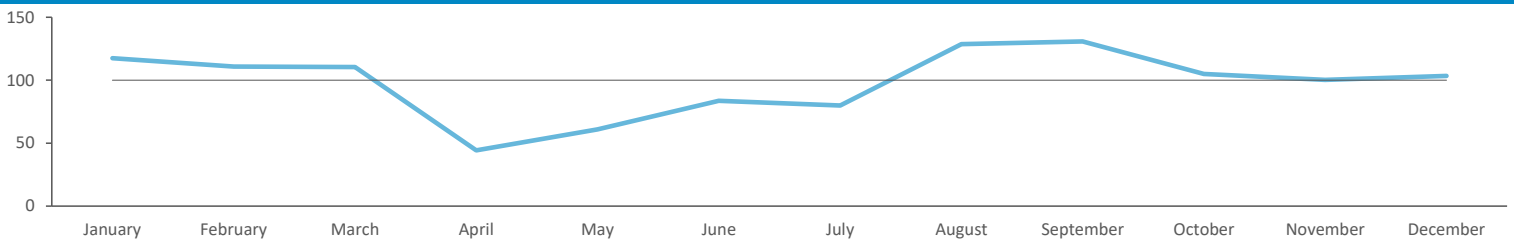

## Time of Day/Day of Week

Time of day and day of week busyness from within a 60m radius of the pub calculated using GPS data

## Index by Month

Seasonality of footfall from within 60m of the pub. Over 100 index indicates it is busier than average