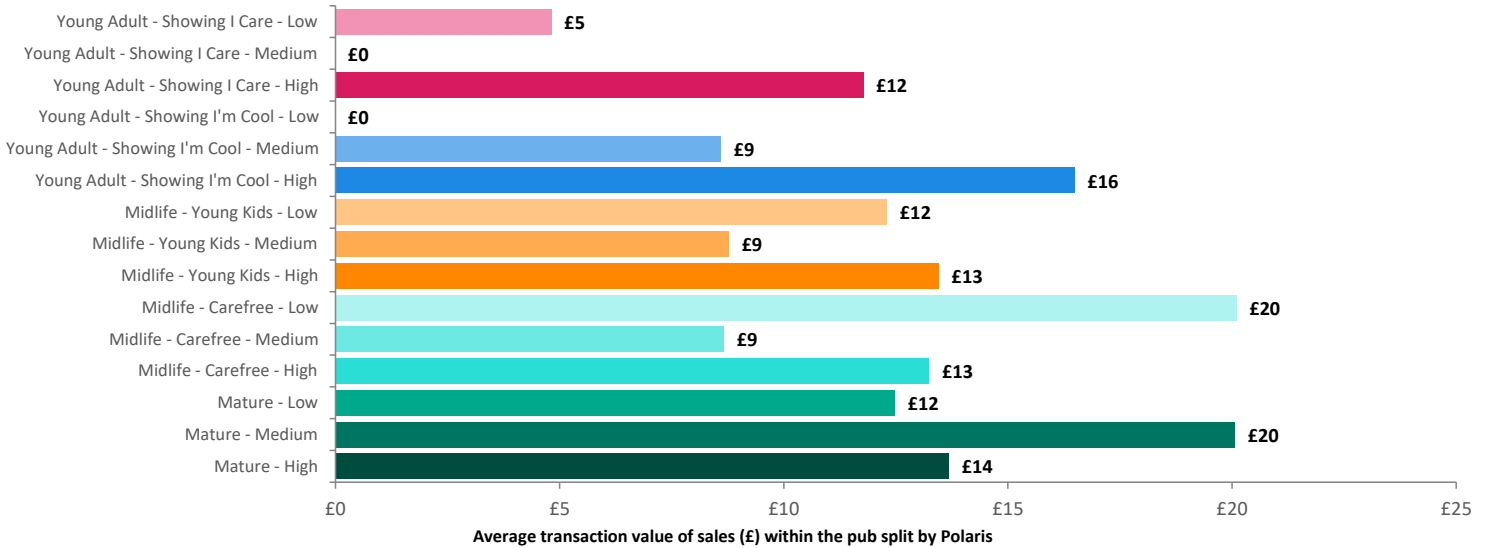

Average Transaction Values (£) by Polaris