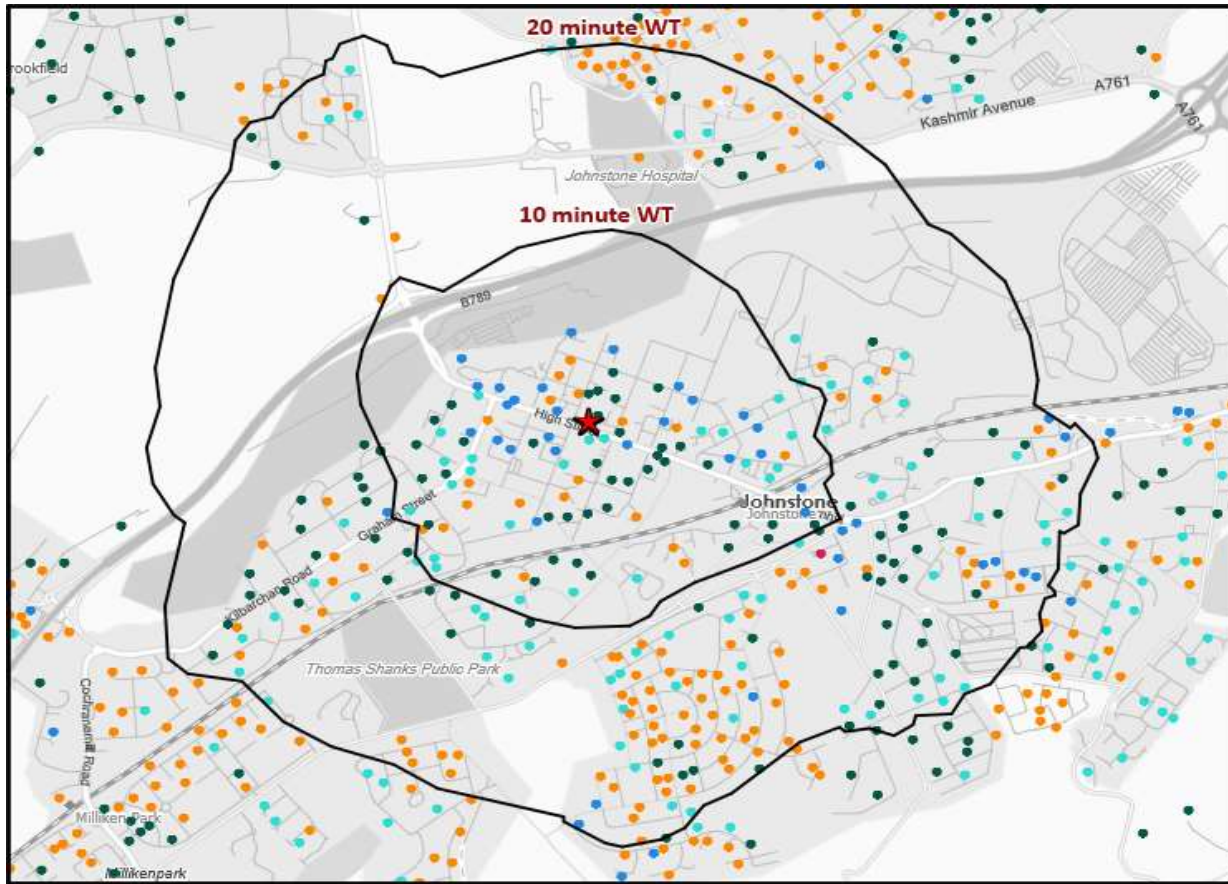

- Pub Sites
- Catchment
- **Polaris Segments**
- Young Adult - Showing I Care
- Young Adult - Showing I'm Cool
- Midlife - Young Kids
- Midlife - Carefree
- Mature

Polaris Profile by Catchment

*WT= Walktime, **DT= Drivetime

Polaris Segment	Population Count			Index vs GB average		
	10 min WT*	20 min WT*	20 min DT**	10 min WT*	20 min WT*	20 min DT**
Young Adult - Showing I Care	0	61	57,944	0	6	144
Young Adult - Showing I'm Cool	867	1,273	68,249	278	129	165
Midlife - Young Kids	568	3,426	129,030	53	102	91
Midlife - Carefree	812	2,489	97,472	114	111	103
Mature	1,094	3,137	91,367	115	105	72
Not Private Households	53	300	6,413	109	195	99
Total	3,394	10,686	450,475