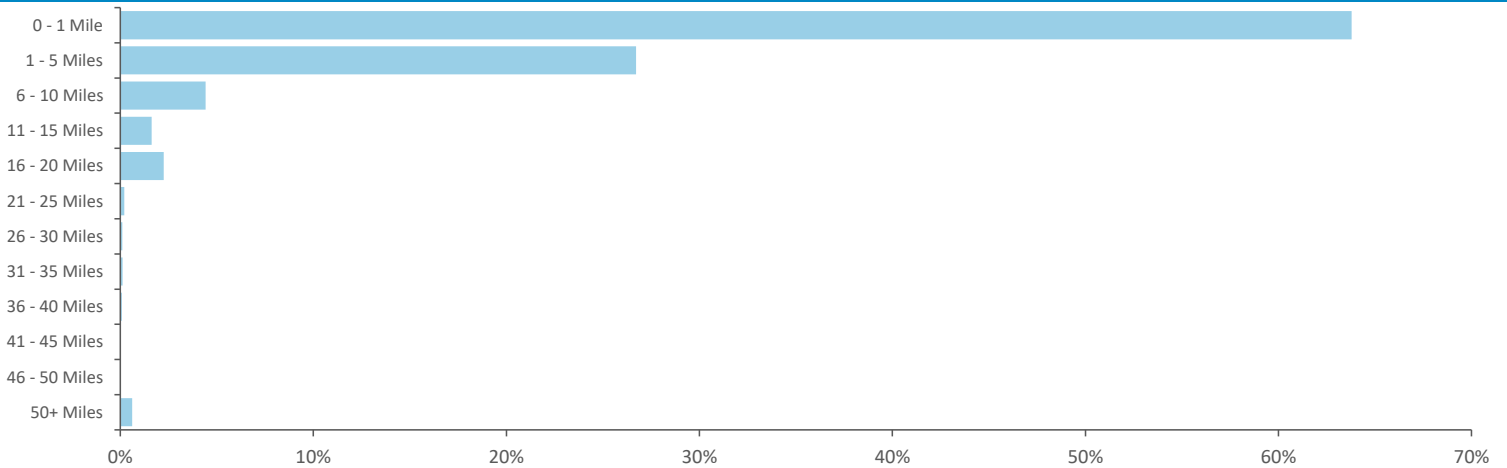

Distance from Home

Illustrates how far those seen within 60m of the pub have travelled from their home location to get there