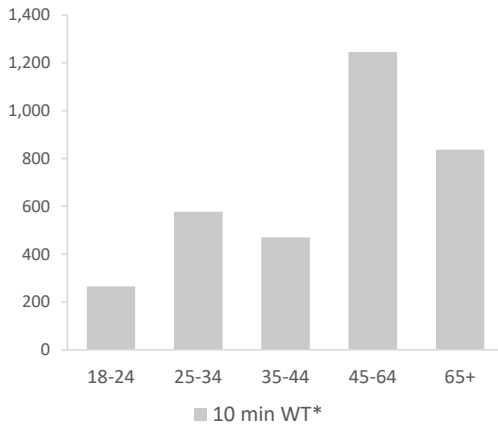

\*WT= Walktime, \*\*DT= Drivetime

	Catchment Size (Counts)			Index vs GB Average		
	10 min WT*	20 min WT*	20 min DT**	10 min WT*	20 min WT*	20 min DT**
Population	4,022	12,878	546,274	76	88	144
Adults 18+	3,394	10,686	450,475	78	60	151
Competition Pubs	14	18	613	93	56	169
Adults 18+ per Competition Pub	242	594	735	29	72	89
% Adults Likely to Drink	80.3%	80.3%	81.7%	97	97	99

Population & Adults 18+ index is based on all pubs

Affluence	Low	51.3%	55.6%	46.8%	200	217	182
	Medium	32.5%	29.0%	25.9%	83	74	66
	High	14.6%	12.6%	25.9%	44	38	77

\*Affluence does not include Not Private Households

Age Profile	18-24	265	916	53,614	81	88	121
	25-34	577	1,731	95,100	108	101	131
	35-44	470	1,483	74,431	91	89	106
	45-64	1,245	3,678	137,014	121	112	98
	65+	837	2,878	90,316	109	117	86

	Catchment Size (Counts)			Index vs GB Average			
	10 min WT*	20 min WT*	20 min DT**	10 min WT*	20 min WT*	20 min DT**	
Gender							
	Male	1,961 (49%)	6,163 (48%)	267,398 (49%)	99	97	99
	Female	2,061 (51%)	6,715 (52%)	278,876 (51%)	101	103	101
Economic Status (16-74)							
	Employed: Full-time	1,268 (42%)	3,769 (40%)	171,180 (41%)	100	96	98
	Employed: Part-time	348 (11%)	1,155 (12%)	47,121 (11%)	88	94	86
	Self employed	125 (4%)	407 (4%)	23,703 (6%)	43	45	59
	Unemployed	100 (3%)	352 (4%)	13,500 (3%)	139	157	135
	Retired	530 (17%)	1,651 (17%)	53,944 (13%)	126	127	93
	Other	671 (22%)	2,136 (23%)	110,535 (26%)	112	114	133
Total Worker Count		2,372	3,981	303,678			