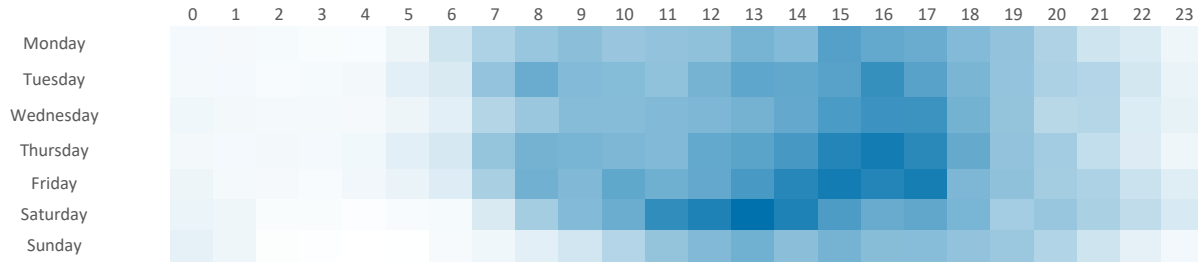

## Time of Day/Day of Week

Time of day and day of week busyness from within a 60m radius of the pub calculated using GPS data