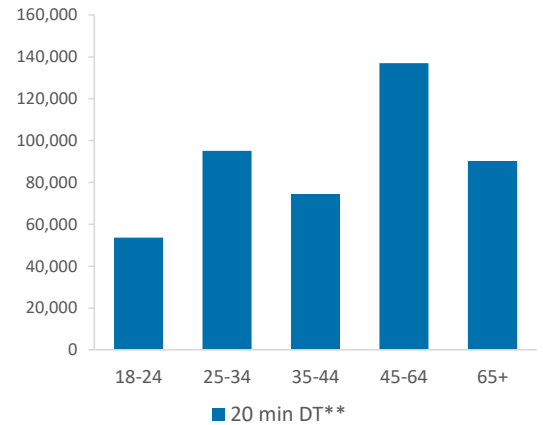

\*WT= Walktime, \*\*DT= Drivetime

	Catchment Size (Counts)			Index vs GB Average		
	10 min WT*	20 min WT*	20 min DT**	10 min WT*	20 min WT*	20 min DT**
Population	4,022	12,878	546,274	76	88	144
Adults 18+	3,394	10,686	450,475	78	60	151
Competition Pubs	14	18	613	93	56	169
Adults 18+ per Competition Pub	242	594	735	29	72	89
% Adults Likely to Drink	80.3%	80.3%	81.7%	97	97	99

Population & Adults 18+ index is based on all pubs

Affluence	Low	51.3%	55.6%	46.8%	200	217	182
	Medium	32.5%	29.0%	25.9%	83	74	66
	High	14.6%	12.6%	25.9%	44	38	77

\*Affluence does not include Not Private Households

Age Profile	18-24	265	916	53,614	81	88	121
	25-34	577	1,731	95,100	108	101	131
	35-44	470	1,483	74,431	91	89	106
	45-64	1,245	3,678	137,014	121	112	98
	65+	837	2,878	90,316	109	117	86

	Catchment Size (Counts)			Index vs GB Average			
	10 min WT*	20 min WT*	20 min DT**	10 min WT*	20 min WT*	20 min DT**	
Gender							
	Male	1,961 (49%)	6,163 (48%)	267,398 (49%)	99	97	99
	Female	2,061 (51%)	6,715 (52%)	278,876 (51%)	101	103	101
Economic Status (16-74)							
	Employed: Full-time	1,268 (42%)	3,769 (40%)	171,180 (41%)	100	96	98
	Employed: Part-time	348 (11%)	1,155 (12%)	47,121 (11%)	88	94	86
	Self employed	125 (4%)	407 (4%)	23,703 (6%)	43	45	59
	Unemployed	100 (3%)	352 (4%)	13,500 (3%)	139	157	135
	Retired	530 (17%)	1,651 (17%)	53,944 (13%)	126	127	93
	Other	671 (22%)	2,136 (23%)	110,535 (26%)	112	114	133
Total Worker Count		2,372	3,981	303,678			