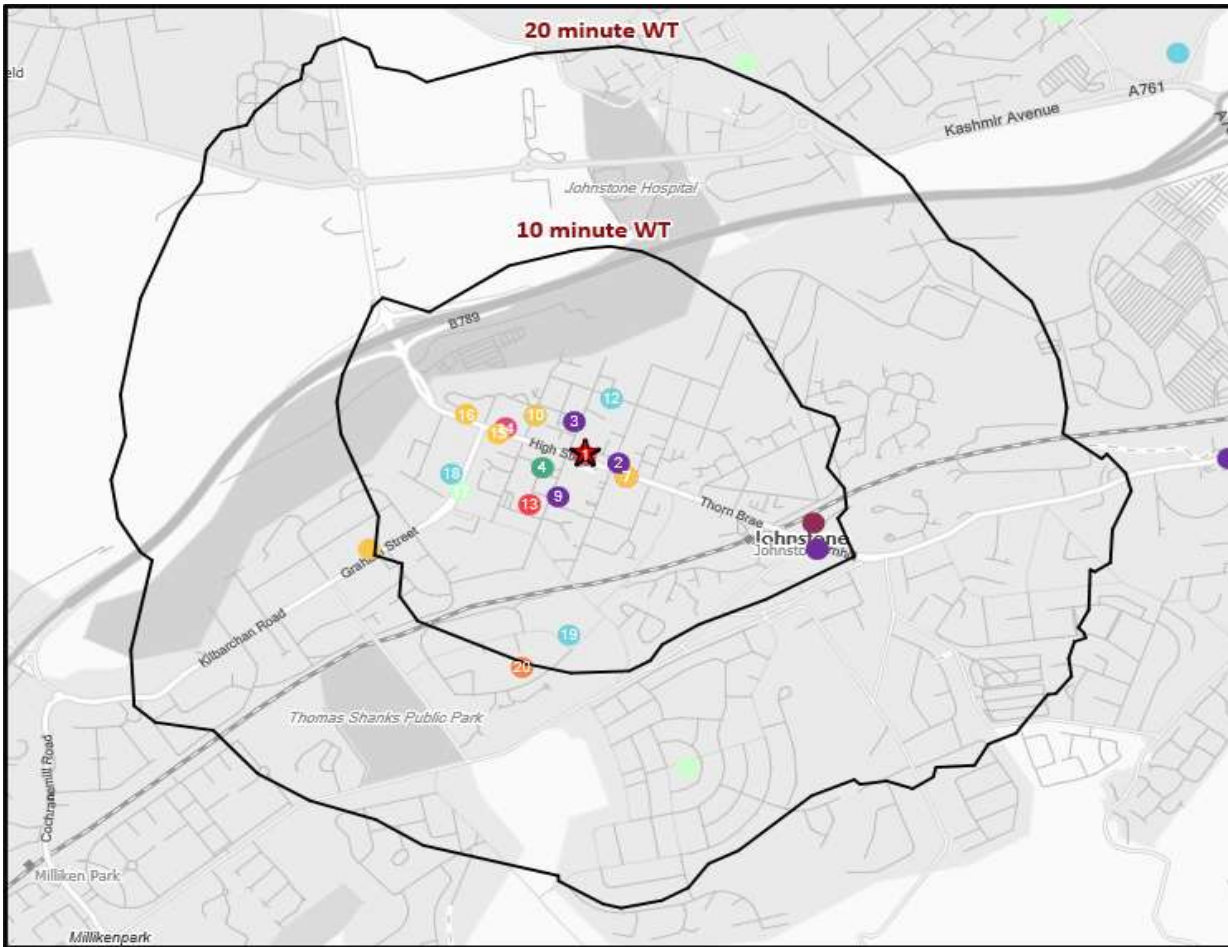

## Distance from Home

Illustrates how far those seen within 60m of the pub have travelled from their home location to get there

# Mobile Data Summary - Callum's Bar Johnstone

© 2023 CACI Limited and all other applicable third party notices (©2022, Digital Envoy. All Rights Reserved) can be found at [www.caci.co.uk/copyrightnotices.pdf](http://www.caci.co.uk/copyrightnotices.pdf)

## Time of Day/Day of Week

Polaris profile of people passing within 60m of the pub, these represent the potential customers walking past the door

- Pub Sites
- Catchment

**CGA Licensed Premises**

- ABOS
- Casual Dining
- Circuit Bar
- Clubland
- Community Pub
- Craft Led
- Family Pub Dining
- GPGF
- High Street Pub
- Hotel
- Large Venue
- Night Club
- Premium Local
- Restaurants
- Sports Clubs