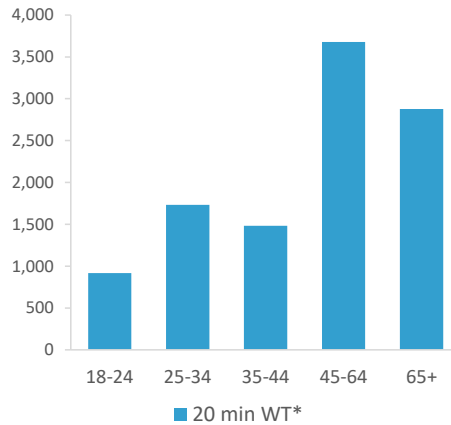

\*WT= Walktime, \*\*DT= Drivetime

	Catchment Size (Counts)			Index vs GB Average		
	10 min WT*	20 min WT*	20 min DT**	10 min WT*	20 min WT*	20 min DT**
Population	4,022	12,878	546,274	76	88	144
Adults 18+	3,394	10,686	450,475	78	60	151
Competition Pubs	14	18	613	93	56	169
Adults 18+ per Competition Pub	242	594	735	29	72	89
% Adults Likely to Drink	80.3%	80.3%	81.7%	97	97	99

Population & Adults 18+ index is based on all pubs

Affluence	Low	51.3%	55.6%	46.8%	200	217	182
	Medium	32.5%	29.0%	25.9%	83	74	66
	High	14.6%	12.6%	25.9%	44	38	77

\*Affluence does not include Not Private Households

Age Profile	18-24	265	916	53,614	81	88	121
	25-34	577	1,731	95,100	108	101	131
	35-44	470	1,483	74,431	91	89	106
	45-64	1,245	3,678	137,014	121	112	98
	65+	837	2,878	90,316	109	117	86

	Catchment Size (Counts)			Index vs GB Average			
	10 min WT*	20 min WT*	20 min DT**	10 min WT*	20 min WT*	20 min DT**	
Gender							
	Male	1,961 (49%)	6,163 (48%)	267,398 (49%)	99	97	99
	Female	2,061 (51%)	6,715 (52%)	278,876 (51%)	101	103	101
Economic Status (16-74)							
	Employed: Full-time	1,268 (42%)	3,769 (40%)	171,180 (41%)	100	96	98
	Employed: Part-time	348 (11%)	1,155 (12%)	47,121 (11%)	88	94	86
	Self employed	125 (4%)	407 (4%)	23,703 (6%)	43	45	59
	Unemployed	100 (3%)	352 (4%)	13,500 (3%)	139	157	135
	Retired	530 (17%)	1,651 (17%)	53,944 (13%)	126	127	93
	Other	671 (22%)	2,136 (23%)	110,535 (26%)	112	114	133
Total Worker Count		2,372	3,981	303,678			