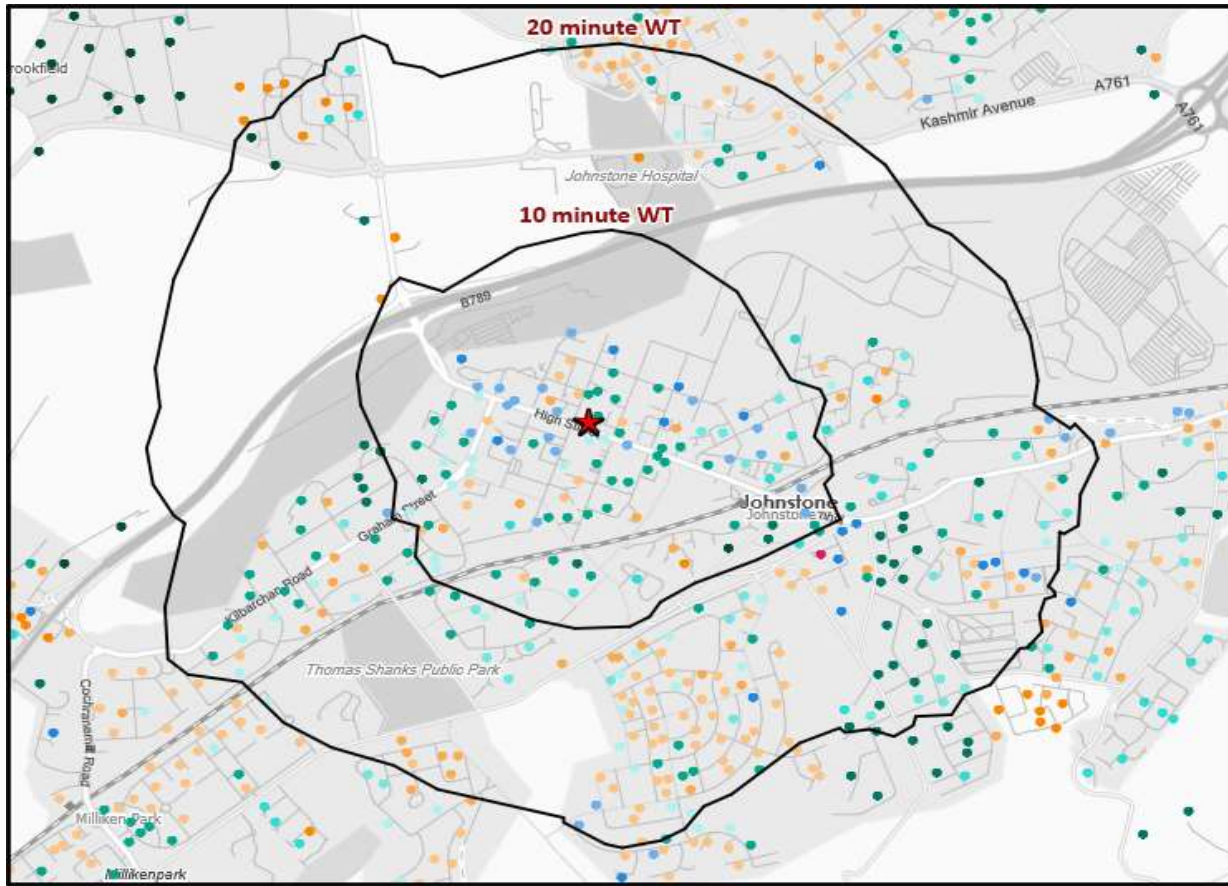

Polaris Plus Profile by Catchment

*WT= Walktime, **DT= Drivetime

Polaris Plus Segment	Population Count			Index vs GB average		
	10 min WT*	20 min WT*	20 min DT**	10 min WT*	20 min WT*	20 min DT**
Young Adult - Showing I Care						
Low	0	0	52,483	0	0	278
Medium	0	0	1,101	0	0	18
High	0	61	4,360	0	17	29
Young Adult - Showing I'm Cool						
Low	0	0	354	0	0	8
Medium	588	759	25,667	468	192	154
High	279	514	42,228	184	107	209
Midlife - Young Kids						
Low	317	2,294	53,060	84	193	106
Medium	223	1,017	51,320	44	64	76
High	28	115	24,650	15	20	102
Midlife - Carefree						
Low	414	1,145	49,432	359	315	323
Medium	248	726	17,463	109	101	58
High	150	618	30,577	40	53	62
Mature						
Low	1,010	2,505	55,516	501	395	208
Medium	44	592	21,161	10	44	37
High	40	40	14,690	13	4	35
Not Private Households	53	300	6,413	109	195	99