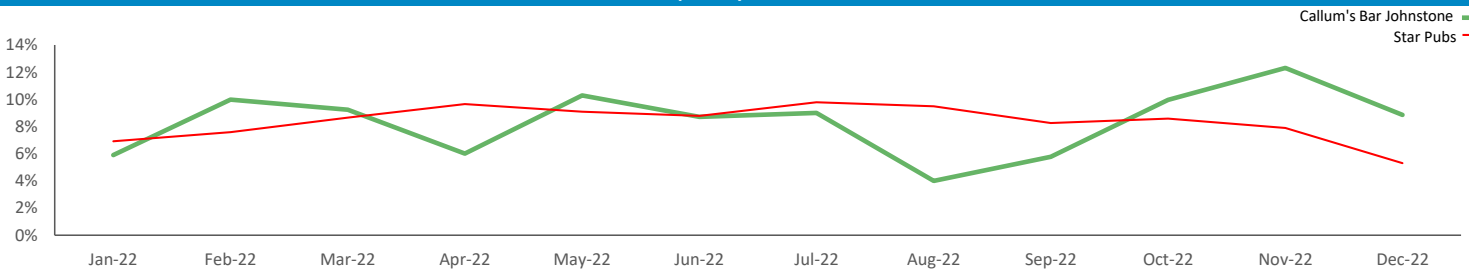

## Time of Day/Day of Week

Time of day and day of week busyness from within a 60m radius of the pub calculated using GPS data

## Index by Month

Seasonality of footfall from within 60m of the pub. Over 100 index indicates it is busier than average