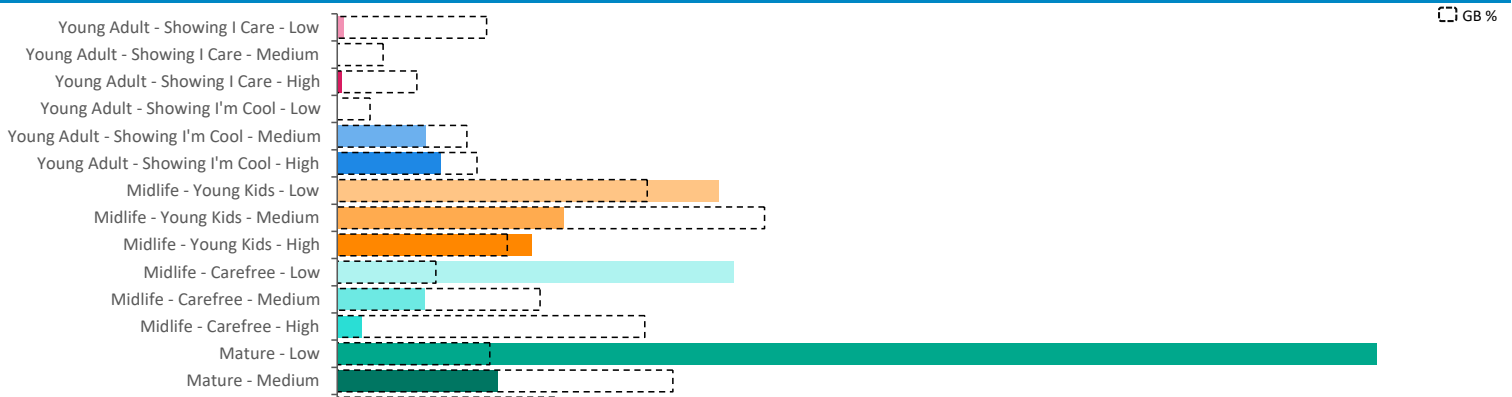

Polaris Plus Profile