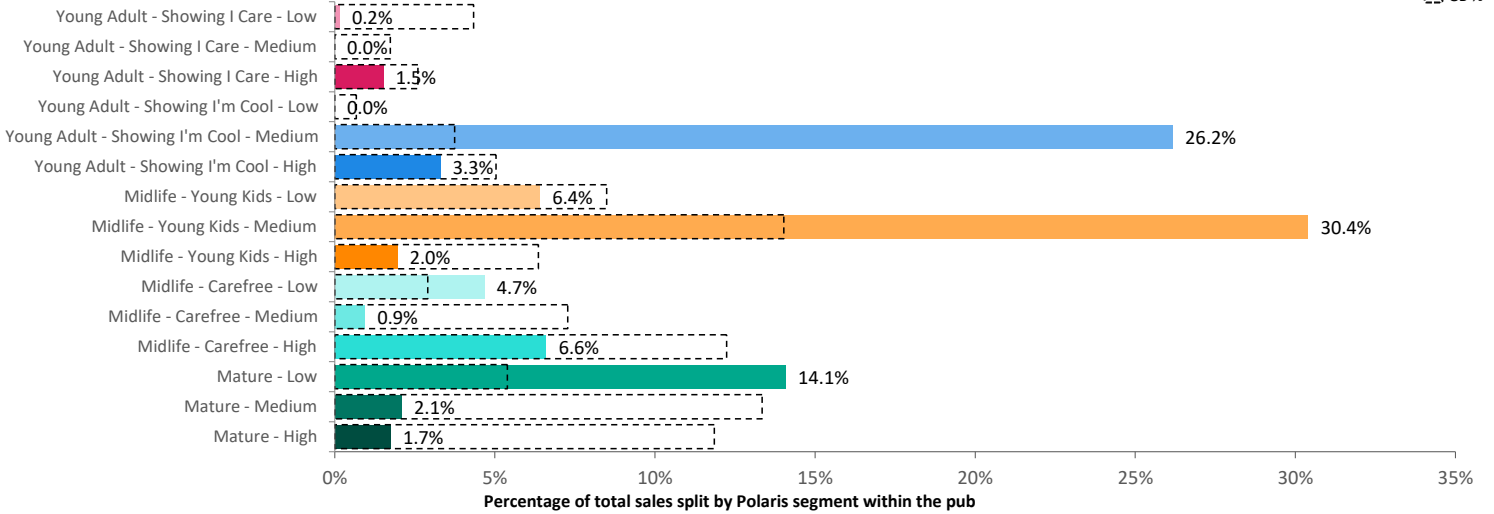

Spend by Polaris

GB %