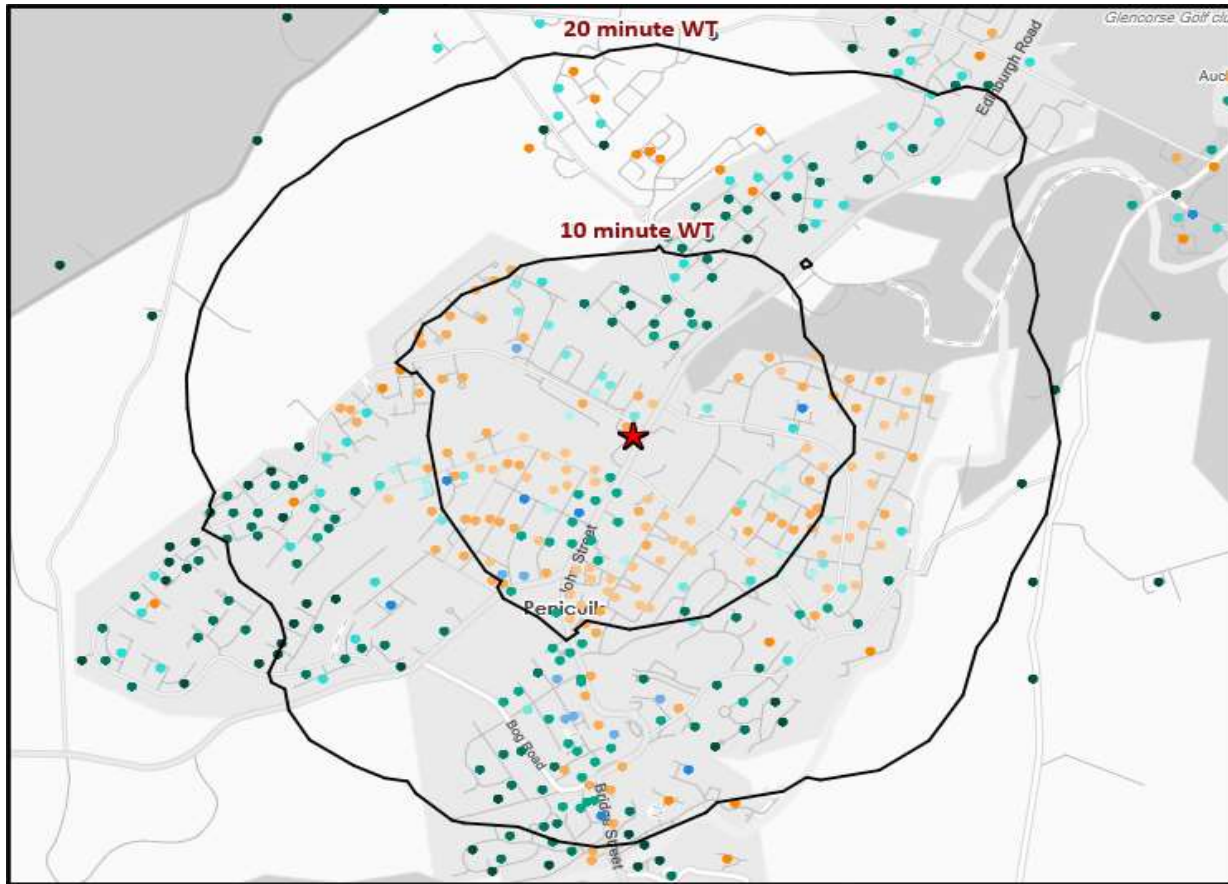

- Pub Sites
- Catchment
- **Polaris Plus Segments**
- Young Adult - Showing I Care
  - Low
  - Medium
  - High
- Young Adult - Showing I'm Cool
  - Low
  - Medium
  - High
- Midlife - Young Kids
  - Low
  - Medium
  - High
- Midlife - Carefree
  - Low
  - Medium
  - High
- Mature
  - Low
  - Medium
  - High

Polaris Plus Profile by Catchment

*WT= Walktime, **DT= Drivetime

Polaris Plus Segment	Population Count			Index vs GB average		
	10 min WT*	20 min WT*	20 min DT**	10 min WT*	20 min WT*	20 min DT**
Young Adult - Showing I Care						
Low	0	0	9,466	0	0	125
Medium	0	0	129	0	0	5
High	0	0	1,721	0	0	28
Young Adult - Showing I'm Cool						
Low	0	0	0	0	0	0
Medium	52	222	5,360	32	57	80
High	64	201	12,994	33	43	161
Midlife - Young Kids						
Low	1,032	1,679	16,576	213	144	83
Medium	1,581	2,455	23,856	243	157	89
High	0	284	13,105	0	50	135
Midlife - Carefree						
Low	304	450	5,956	205	126	97
Medium	475	729	7,633	162	103	63
High	196	1,278	30,164	41	112	153
Mature						
Low	319	860	16,679	123	138	156
Medium	308	1,677	12,147	56	126	53
High	9	503	21,020	2	51	124
Not Private Households	15	154	3,514	24	102	136