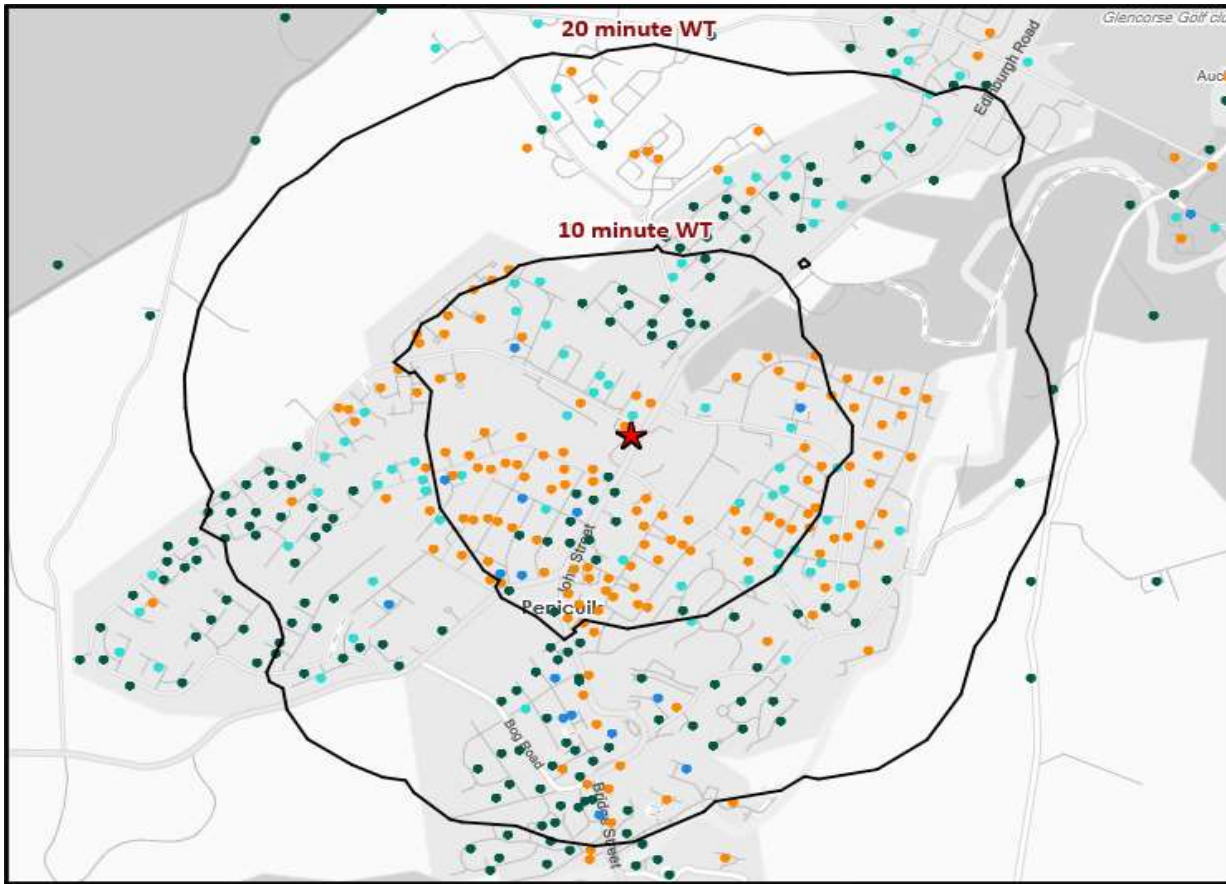

*WT= Walktime, **DT= Drivetime

	Catchment Size (Counts)			Index vs GB Average		
	10 min WT*	20 min WT*	20 min DT**	10 min WT*	20 min WT*	20 min DT**
Population	5,544	12,926	225,096	105	89	59
Adults 18+	4,355	10,492	180,320	100	59	60
Competition Pubs	5	13	144	33	41	40
Adults 18+ per Competition Pub	871	807	1,252	105	98	152
% Adults Likely to Drink	80.6%	82.1%	83.6%	98	100	101

Population & Adults 18+ index is based on all pubs

Affluence	Low	38.0%	28.5%	27.0%	148	111	105
	Medium	55.5%	48.4%	27.2%	141	123	69
	High	6.2%	21.6%	43.8%	18	64	131

*Affluence does not include Not Private Households

Age Profile	18-24	429	902	18,088	95	86	99
	25-34	698	1,538	32,973	95	90	110
	35-44	752	1,601	30,526	105	96	105
	45-64	1,361	3,396	56,324	96	103	98
	65+	1,115	3,055	42,409	105	124	99

	Catchment Size (Counts)			Index vs GB Average			
	10 min WT*	20 min WT*	20 min DT**	10 min WT*	20 min WT*	20 min DT**	
Gender							
	Male	2,624 (47%)	6,171 (48%)	109,700 (49%)	96	97	99
	Female	2,920 (53%)	6,755 (52%)	115,396 (51%)	104	103	101
Economic Status (16-74)							
	Employed: Full-time	1,749 (44%)	4,114 (44%)	69,497 (42%)	105	105	101
	Employed: Part-time	643 (16%)	1,446 (15%)	20,742 (13%)	124	119	96
	Self employed	209 (5%)	592 (6%)	13,222 (8%)	55	66	84
	Unemployed	141 (4%)	229 (2%)	3,410 (2%)	149	103	87
	Retired	629 (16%)	1,668 (18%)	23,914 (14%)	114	129	105
	Other	630 (16%)	1,339 (14%)	34,845 (21%)	80	72	107
Total Worker Count		1,201	2,902	100,476			

See the Glossary page for further information on the above variables

- Pub Sites
- Catchment
- Polaris Segments**
- Young Adult - Showing I Care
- Young Adult - Showing I'm Cool
- Midlife - Young Kids
- Midlife - Carefree
- Mature