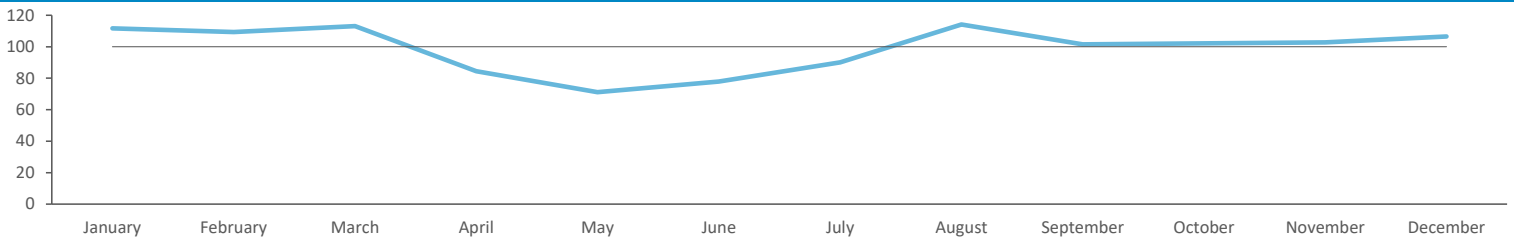

Average Transaction Values (£) by Polaris

Spend by Month

Time of Day/Day of Week

Time of day and day of week busyness from within a 60m radius of the pub calculated using GPS data

Index by Month

Seasonality of footfall from within 60m of the pub. Over 100 index indicates it is busier than average