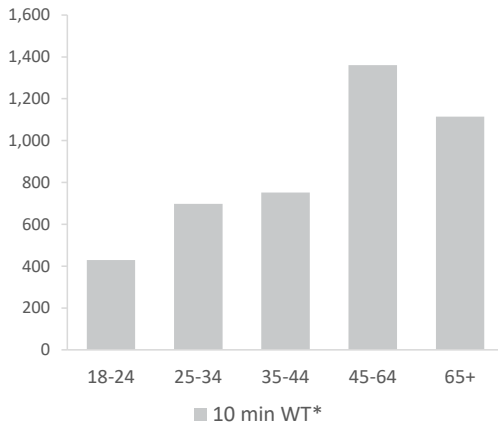

*WT= Walktime, **DT= Drivetime

	Catchment Size (Counts)			Index vs GB Average		
	10 min WT*	20 min WT*	20 min DT**	10 min WT*	20 min WT*	20 min DT**
Population	5,544	12,926	225,096	105	89	59
Adults 18+	4,355	10,492	180,320	100	59	60
Competition Pubs	5	13	144	33	41	40
Adults 18+ per Competition Pub	871	807	1,252	105	98	152
% Adults Likely to Drink	80.6%	82.1%	83.6%	98	100	101

Population & Adults 18+ index is based on all pubs

Affluence	Low	38.0%	28.5%	27.0%	148	111	105
	Medium	55.5%	48.4%	27.2%	141	123	69
	High	6.2%	21.6%	43.8%	18	64	131

*Affluence does not include Not Private Households

Age Profile	18-24	429	902	18,088	95	86	99
	25-34	698	1,538	32,973	95	90	110
	35-44	752	1,601	30,526	105	96	105
	45-64	1,361	3,396	56,324	96	103	98
	65+	1,115	3,055	42,409	105	124	99

	Catchment Size (Counts)			Index vs GB Average			
	10 min WT*	20 min WT*	20 min DT**	10 min WT*	20 min WT*	20 min DT**	
Gender							
	Male	2,624 (47%)	6,171 (48%)	109,700 (49%)	96	97	99
	Female	2,920 (53%)	6,755 (52%)	115,396 (51%)	104	103	101
Economic Status (16-74)							
	Employed: Full-time	1,749 (44%)	4,114 (44%)	69,497 (42%)	105	105	101
	Employed: Part-time	643 (16%)	1,446 (15%)	20,742 (13%)	124	119	96
	Self employed	209 (5%)	592 (6%)	13,222 (8%)	55	66	84
	Unemployed	141 (4%)	229 (2%)	3,410 (2%)	149	103	87
	Retired	629 (16%)	1,668 (18%)	23,914 (14%)	114	129	105
	Other	630 (16%)	1,339 (14%)	34,845 (21%)	80	72	107
Total Worker Count		1,201	2,902	100,476			