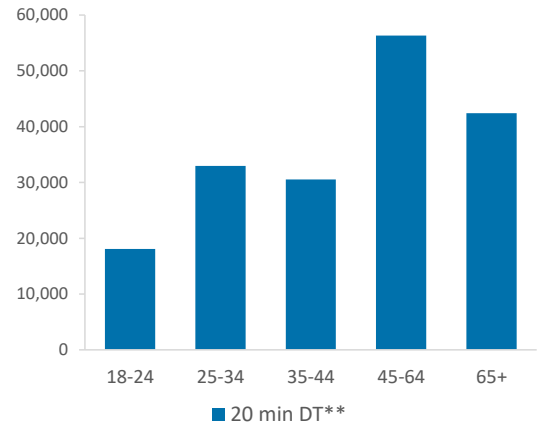

*WT= Walktime, **DT= Drivetime

	Catchment Size (Counts)			Index vs GB Average		
	10 min WT*	20 min WT*	20 min DT**	10 min WT*	20 min WT*	20 min DT**
Population	5,544	12,926	225,096	105	89	59
Adults 18+	4,355	10,492	180,320	100	59	60
Competition Pubs	5	13	144	33	41	40
Adults 18+ per Competition Pub	871	807	1,252	105	98	152
% Adults Likely to Drink	80.6%	82.1%	83.6%	98	100	101

Population & Adults 18+ index is based on all pubs

Affluence	Low	38.0%	28.5%	27.0%	148	111	105
	Medium	55.5%	48.4%	27.2%	141	123	69
	High	6.2%	21.6%	43.8%	18	64	131

*Affluence does not include Not Private Households

Age Profile	18-24	429	902	18,088	95	86	99
	25-34	698	1,538	32,973	95	90	110
	35-44	752	1,601	30,526	105	96	105
	45-64	1,361	3,396	56,324	96	103	98
	65+	1,115	3,055	42,409	105	124	99

	Catchment Size (Counts)			Index vs GB Average			
	10 min WT*	20 min WT*	20 min DT**	10 min WT*	20 min WT*	20 min DT**	
Gender							
	Male	2,624 (47%)	6,171 (48%)	109,700 (49%)	96	97	99
	Female	2,920 (53%)	6,755 (52%)	115,396 (51%)	104	103	101
Economic Status (16-74)							
	Employed: Full-time	1,749 (44%)	4,114 (44%)	69,497 (42%)	105	105	101
	Employed: Part-time	643 (16%)	1,446 (15%)	20,742 (13%)	124	119	96
	Self employed	209 (5%)	592 (6%)	13,222 (8%)	55	66	84
	Unemployed	141 (4%)	229 (2%)	3,410 (2%)	149	103	87
	Retired	629 (16%)	1,668 (18%)	23,914 (14%)	114	129	105
	Other	630 (16%)	1,339 (14%)	34,845 (21%)	80	72	107
Total Worker Count		1,201	2,902	100,476			