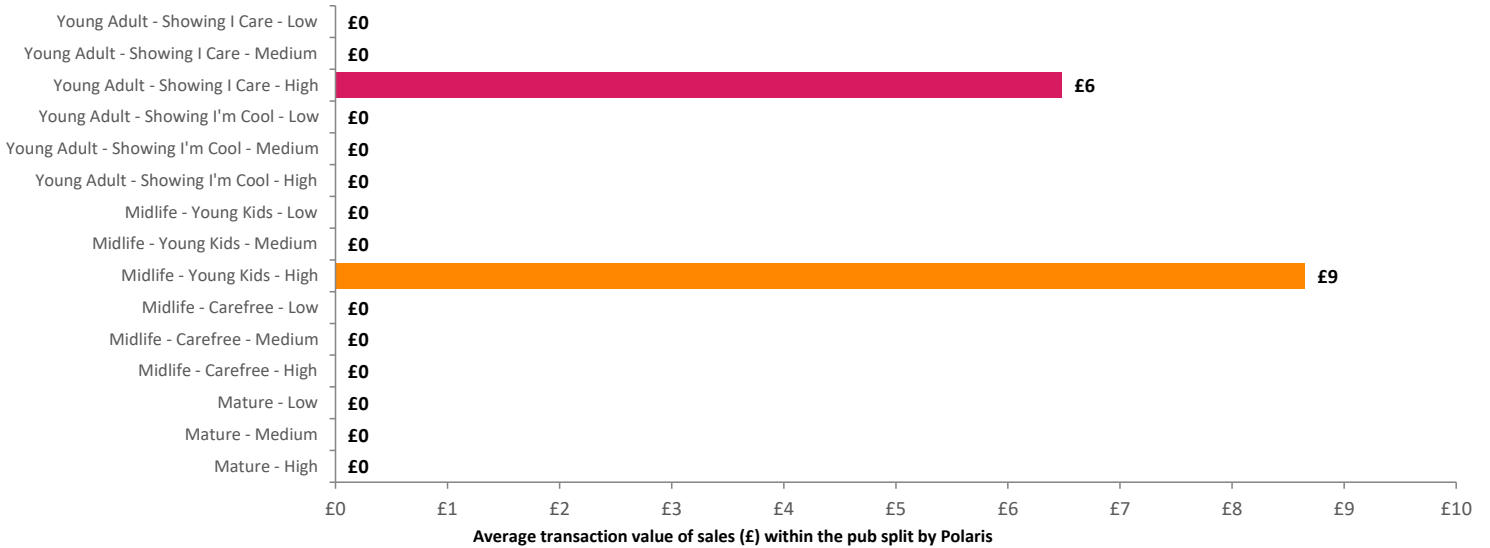

Average Transaction Values (£) by Polaris

Spend by Month

Time of Day/Day of Week

Time of day and day of week busyness from within a 60m radius of the pub calculated using GPS data

Index by Month

Seasonality of footfall from within 60m of the pub. Over 100 index indicates it is busier than average