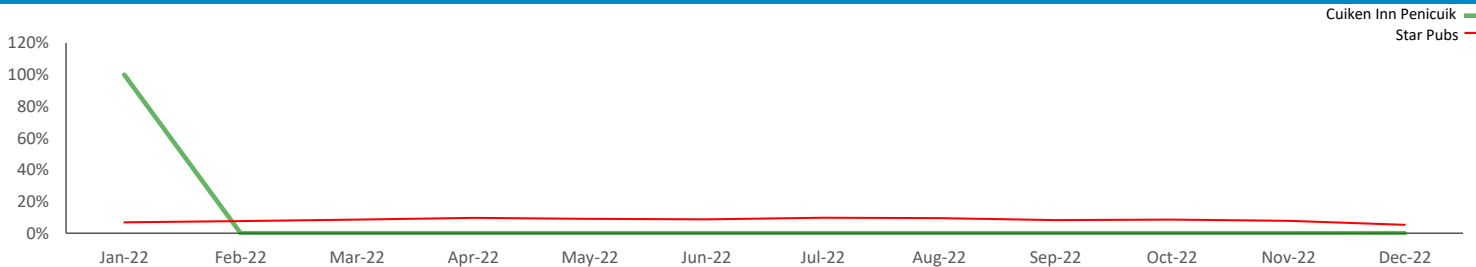

Average Transaction Values (£) by Polaris

Spend by Month

Time of Day/Day of Week

Time of day and day of week busyness from within a 60m radius of the pub calculated using GPS data

Index by Month

Seasonality of footfall from within 60m of the pub. Over 100 index indicates it is busier than average