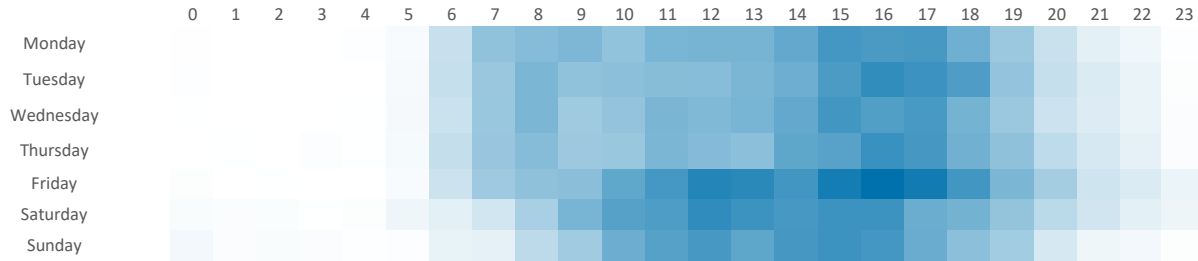

Average Transaction Values (£) by Polaris

Spend by Month

Time of Day/Day of Week

Time of day and day of week busyness from within a 60m radius of the pub calculated using GPS data

Index by Month

Seasonality of footfall from within 60m of the pub. Over 100 index indicates it is busier than average