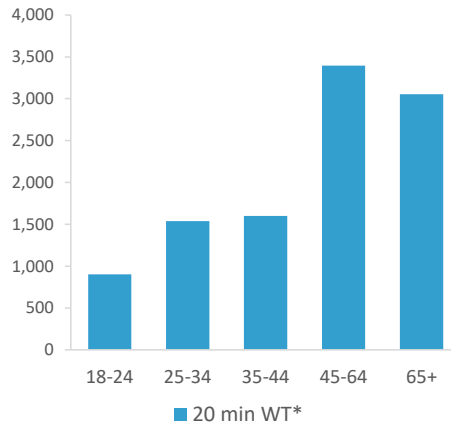

*WT= Walktime, **DT= Drivetime

	Catchment Size (Counts)			Index vs GB Average		
	10 min WT*	20 min WT*	20 min DT**	10 min WT*	20 min WT*	20 min DT**
Population	5,544	12,926	225,096	105	89	59
Adults 18+	4,355	10,492	180,320	100	59	60
Competition Pubs	5	13	144	33	41	40
Adults 18+ per Competition Pub	871	807	1,252	105	98	152
% Adults Likely to Drink	80.6%	82.1%	83.6%	98	100	101

Population & Adults 18+ index is based on all pubs

Affluence	Low	38.0%	28.5%	27.0%	148	111	105
	Medium	55.5%	48.4%	27.2%	141	123	69
	High	6.2%	21.6%	43.8%	18	64	131

*Affluence does not include Not Private Households

Age Profile	18-24	429	902	18,088	95	86	99
	25-34	698	1,538	32,973	95	90	110
	35-44	752	1,601	30,526	105	96	105
	45-64	1,361	3,396	56,324	96	103	98
	65+	1,115	3,055	42,409	105	124	99

	Catchment Size (Counts)			Index vs GB Average			
	10 min WT*	20 min WT*	20 min DT**	10 min WT*	20 min WT*	20 min DT**	
Gender							
	Male	2,624 (47%)	6,171 (48%)	109,700 (49%)	96	97	99
	Female	2,920 (53%)	6,755 (52%)	115,396 (51%)	104	103	101
Economic Status (16-74)							
	Employed: Full-time	1,749 (44%)	4,114 (44%)	69,497 (42%)	105	105	101
	Employed: Part-time	643 (16%)	1,446 (15%)	20,742 (13%)	124	119	96
	Self employed	209 (5%)	592 (6%)	13,222 (8%)	55	66	84
	Unemployed	141 (4%)	229 (2%)	3,410 (2%)	149	103	87
	Retired	629 (16%)	1,668 (18%)	23,914 (14%)	114	129	105
	Other	630 (16%)	1,339 (14%)	34,845 (21%)	80	72	107
Total Worker Count		1,201	2,902	100,476			