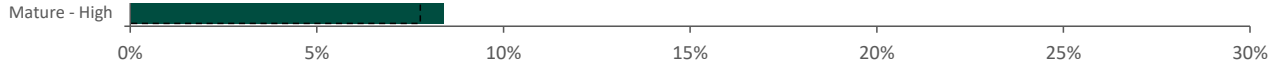

Mobile Data Summary - Cuiken Inn Penicuik

© 2023 CACI Limited and all other applicable third party notices (©2022, Digital Envoy. All Rights Reserved) can be found at www.caci.co.uk/copyrightnotices.pdf

Time of Day/Day of Week

Polaris profile of people passing within 60m of the pub, these represent the potential customers walking past the door