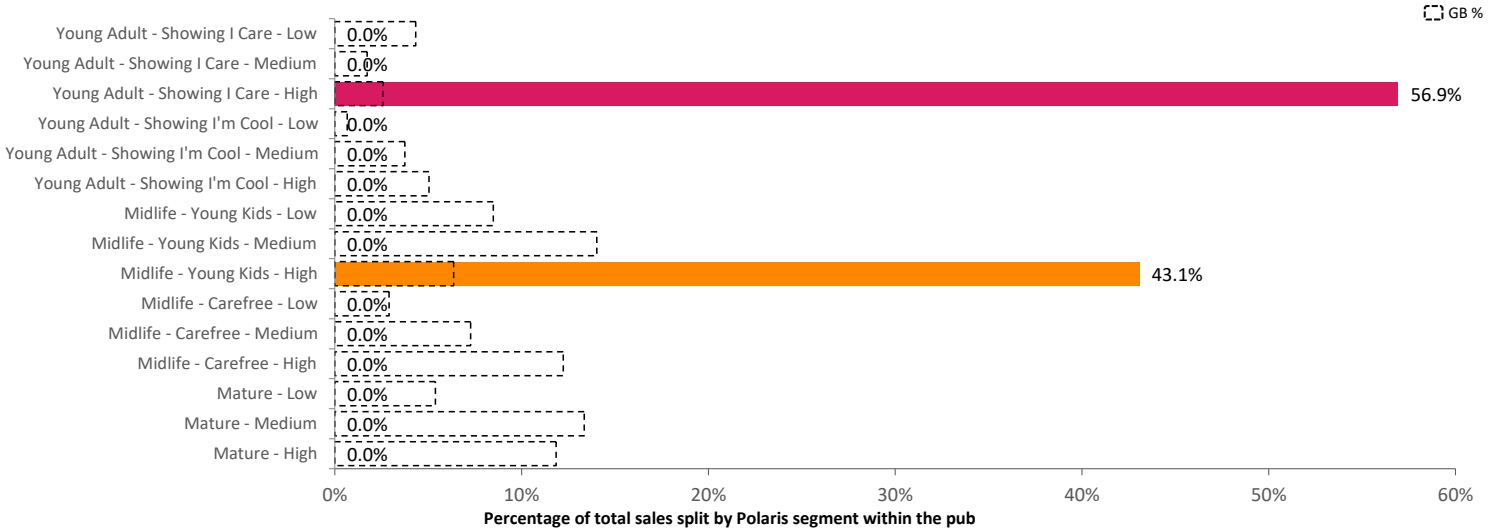

Spend by Polaris