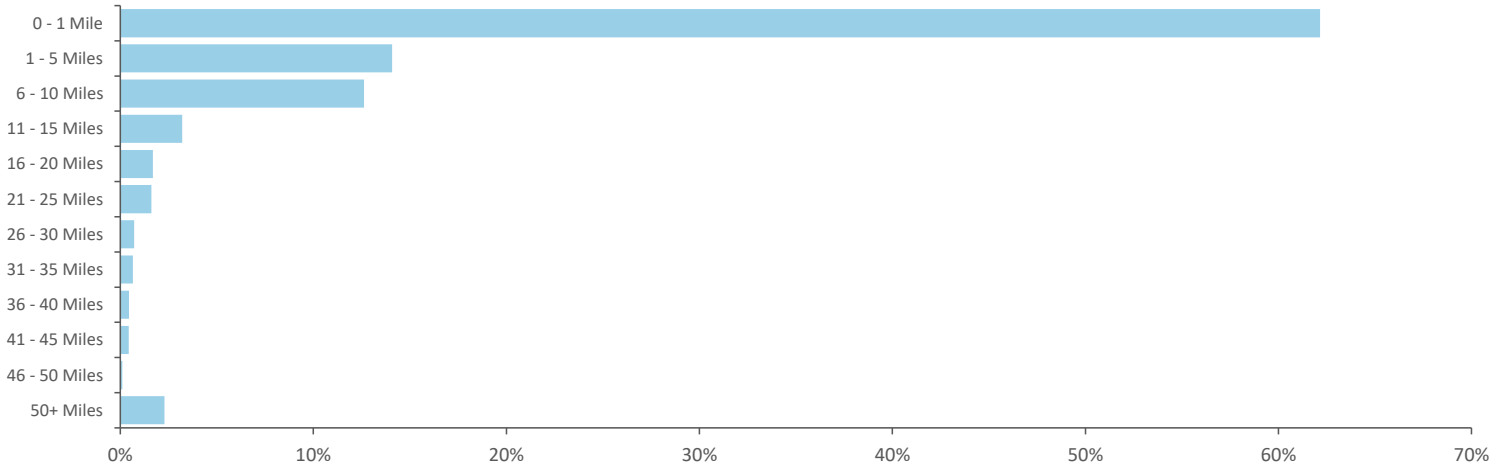

Distance from Home

Illustrates how far those seen within 60m of the pub have travelled from their home location to get there