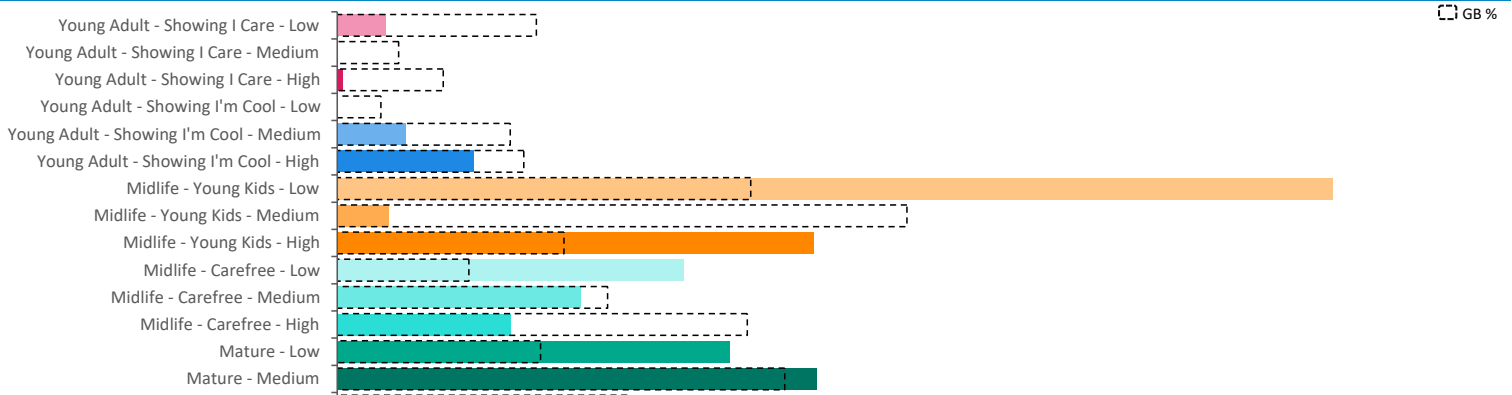

Polaris Plus Profile