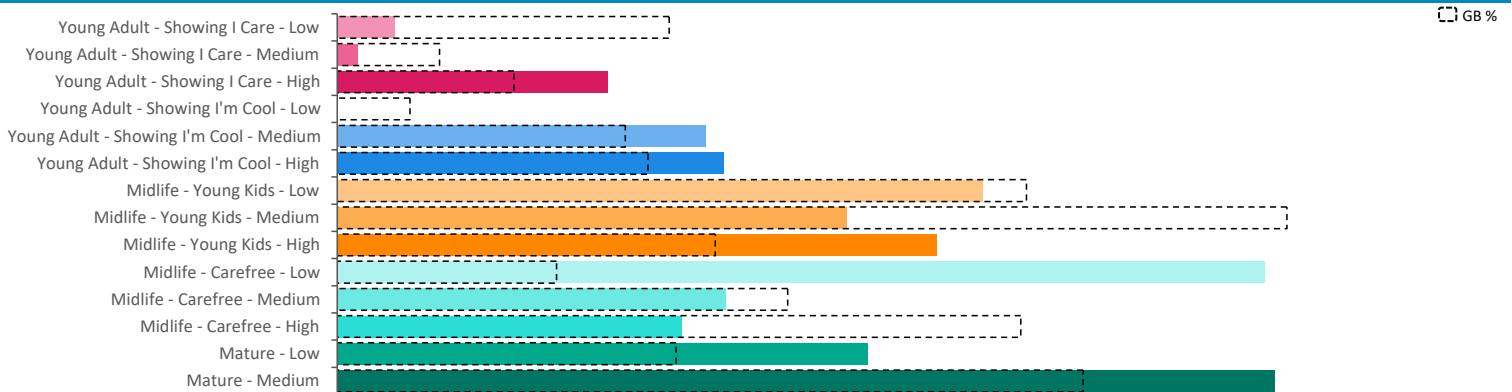

Polaris Plus Profile