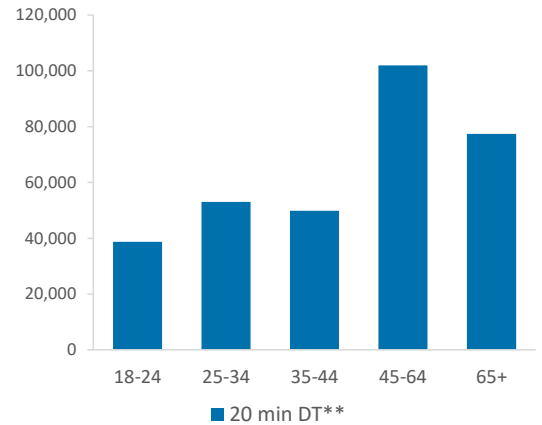

■ Over GB Average
■ Around GB Average
■ Under GB Average

*WT= Walktime, **DT= Drivetime

	Catchment Size (Counts)			Index vs GB Average		
	10 min WT*	20 min WT*	20 min DT**	10 min WT*	20 min WT*	20 min DT**
Population	3,583	15,815	396,545	68	109	105
Population & Adults 18+ index is based on all pubs						
Adults 18+	3,037	13,393	320,927	70	75	107
Competition Pubs	14	46	400	93	144	110
Adults 18+ per Competition Pub	217	291	802	26	35	97
% Adults Likely to Drink	82.3%	83.5%	82.0%	100	101	100

Affluence	Low	36.1%	29.2%	39.9%	141	114	156
	Medium	22.2%	30.8%	36.5%	56	78	93
	High	41.7%	39.3%	22.5%	124	117	67

*Affluence does not include Not Private Households

Age Profile	18-24	182	941	38,701	63	73	120
	25-34	499	2,095	53,029	105	100	101
	35-44	529	2,247	49,828	115	110	98
	45-64	1,060	4,702	101,993	116	116	101
	65+	767	3,408	77,376	112	113	102

	Catchment Size (Counts)			Index vs GB Average			
	10 min WT*	20 min WT*	20 min DT**	10 min WT*	20 min WT*	20 min DT**	
Gender	Male	1,718 (48%)	7,960 (50%)	194,240 (49%)	97	102	99
	Female	1,865 (52%)	7,855 (50%)	202,305 (51%)	103	98	101
Economic Status (16-74)	Employed: Full-time	1,308 (47%)	5,456 (45%)	120,750 (41%)	114	108	99
	Employed: Part-time	325 (12%)	1,516 (13%)	38,581 (13%)	91	96	101
	Self employed	205 (7%)	1,026 (8%)	18,416 (6%)	78	89	65
	Unemployed	54 (2%)	326 (3%)	8,605 (3%)	83	113	123
	Retired	438 (16%)	1,900 (16%)	43,945 (15%)	115	114	108
	Other	428 (16%)	1,882 (16%)	64,311 (22%)	79	79	111
Total Worker Count		2,189	8,377	178,650			