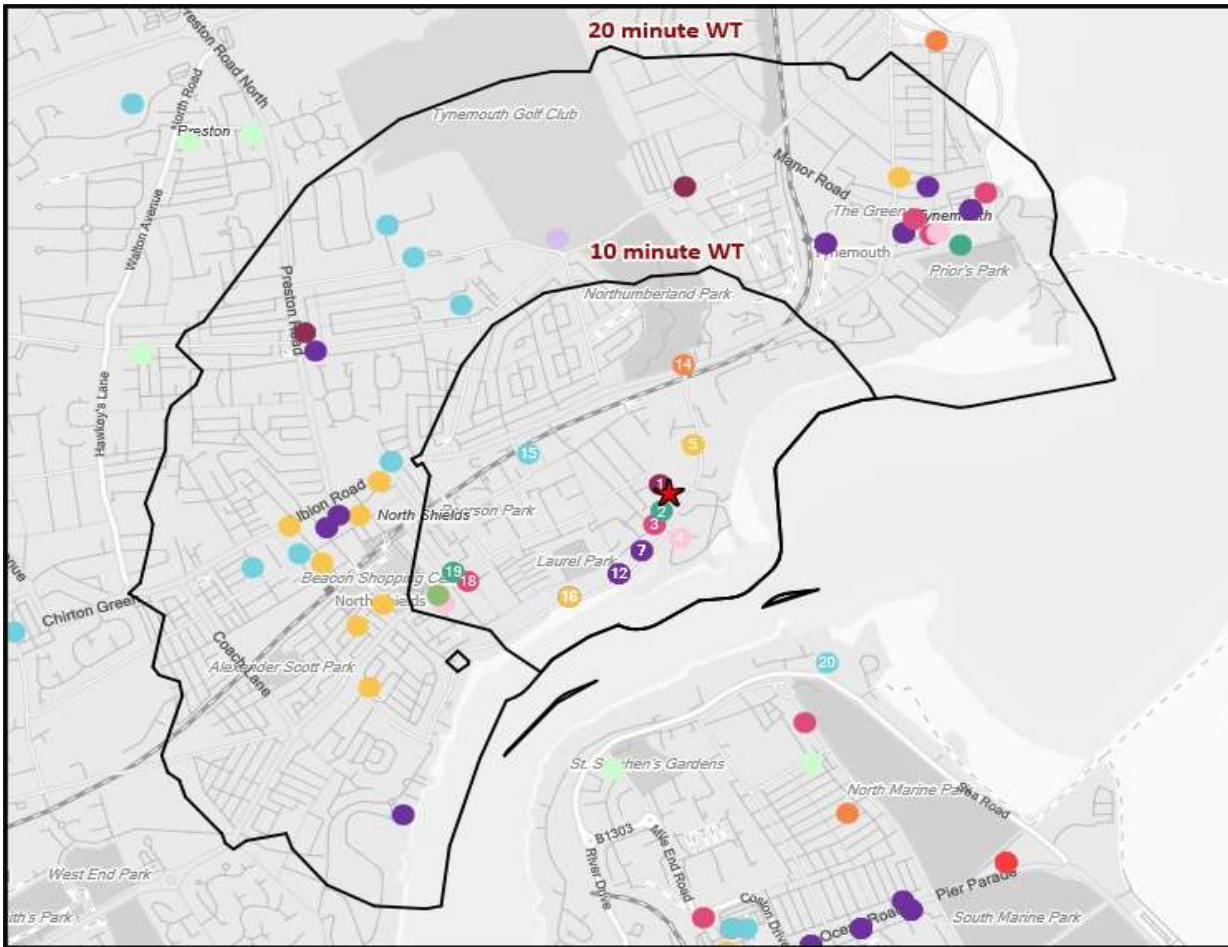

Index by Month

Seasonality of footfall from within 60m of the pub. Over 100 index indicates it is busier than average

Distance from Home

Illustrates how far those seen within 60m of the pub have travelled from their home location to get there

Time of Day/Day of Week

Polaris profile of people passing within 60m of the pub, these represent the potential customers walking past the door

★ Pub Sites
 N Catchment

CGA Licensed Premises

- ABOS
- Casual Dining
- Circuit Bar
- Clubland
- Community Pub
- Craft Led
- Family Pub Dining
- GPGF
- High Street Pub
- Hotel
- Large Venue
- Night Club
- Premium Local
- Restaurants
- Sports Clubs

Nearest 20 Pubs

Ref.	Name	Postcode	Operator	Segment	Distance (miles)
1	Low Lights Tavern	NE30 1LL	Unknown	Premium Local	0.0
2	Lobo Rojo	NE30 1HB	Independent Free	Casual Dining	0.0
3	How Do You Do	NE30 1JS	Independent Free	Family Pub Dining	0.1
4	Staith House	NE30 1JA	Star Pubs & Bars	GPGF	0.1
5	Ships Cat	NE30 1JH	Independent Free	High Street Pub	0.1
5	Three Tanners Bank	NE30 1JH	Independent Free	High Street Pub	0.1
7	Pier 55	NE30 1HJ	Independent Free	High Street Pub	0.1
7	Waterfront Restaurant & Takeaway	NE30 1HJ	Independent Free	Restaurants	0.1
7	Juke Shed Bar	NE30 1HJ	Independent Free	Circuit Bar	0.1
7	Allards	NE30 1HJ	Independent Free	High Street Pub	0.1
7	Sambuca	NE30 1HJ	Sambuca	Restaurants	0.1
12	Salty Sea Dog	NE30 1HH	Independent Free	Premium Local	0.2
12	Sambuca	NE30 1HH	Sambuca	Restaurants	0.2
14	Tynemouth Lodge Hotel	NE30 4AA	Consort Inns	Hotel	0.2
15	King Street Social Club & Institute	NE30 1BZ	Independent Free	Clubland	0.2
16	Quay Taphouse	NE30 1HF	Independent Free	Restaurants	0.2
16	Dodgin's Yard	NE30 1HF	Independent Free	High Street Pub	0.2
18	Bell & Bucket	NE30 1NQ	Admiral Taverns Ltd	Family Pub Dining	0.4
19	New Exchange Brasserie & Bar	NE30 1SE	Independent Free	Casual Dining	0.4
20	South Shields Sailing Club	NE33 1LH	Independent Free	Clubland	0.4