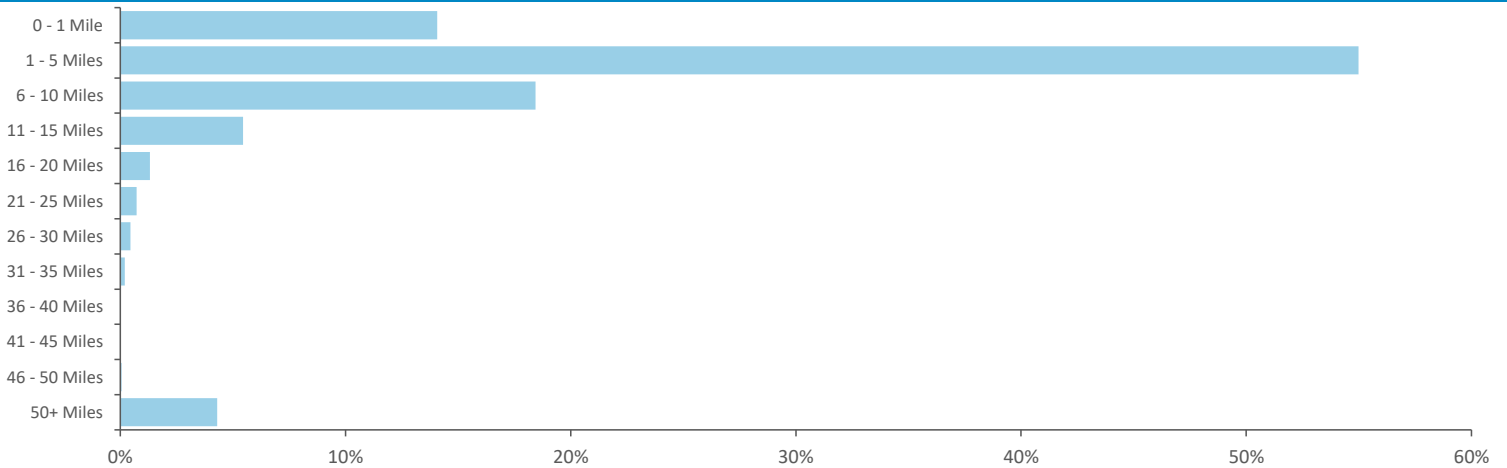

Index by Month

Seasonality of footfall from within 60m of the pub. Over 100 index indicates it is busier than average

Distance from Home

Illustrates how far those seen within 60m of the pub have travelled from their home location to get there