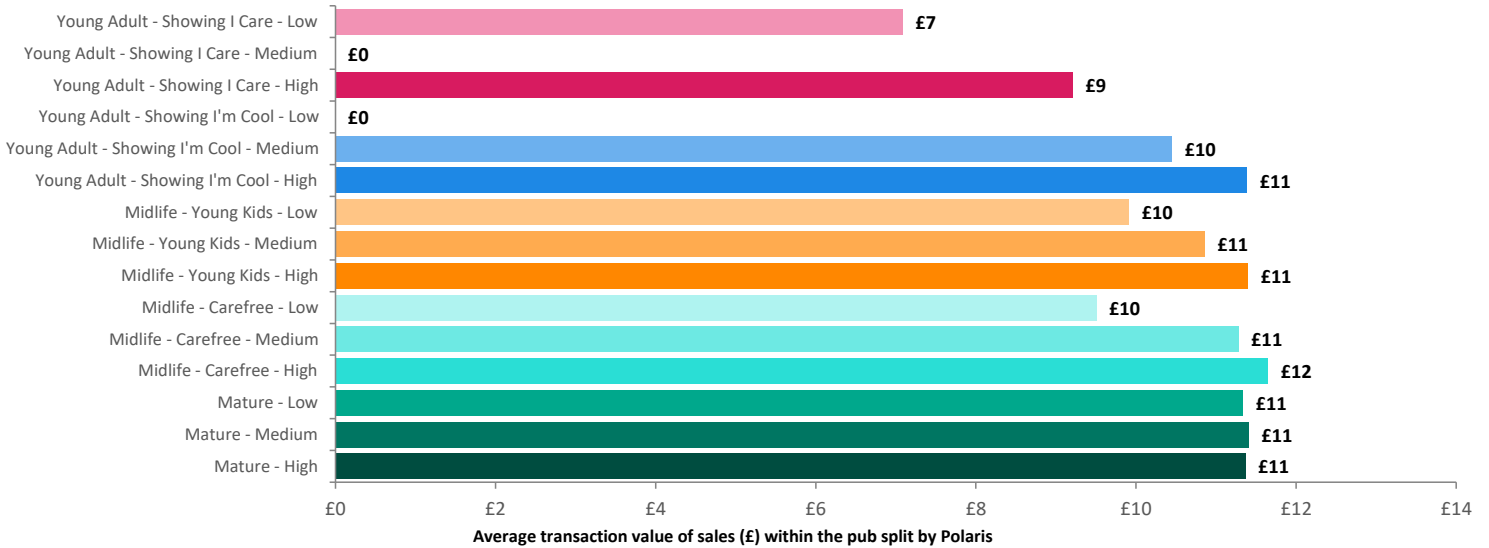

Polaris Plus Profile by Catchment

*WT= Walktime, **DT= Drivetime

Polaris Plus Segment	Population Count			Index vs GB average		
	10 min WT*	20 min WT*	20 min DT**	10 min WT*	20 min WT*	20 min DT**
Young Adult - Showing I Care						
Low	0	27	13,737	0	5	102
Medium	0	274	6,527	0	150	149
High	196	929	7,269	192	206	67
Young Adult - Showing I'm Cool						
Low	0	0	0	0	0	0
Medium	546	2,275	19,132	486	459	161
High	893	1,972	20,840	657	329	145
Midlife - Young Kids						
Low	146	420	58,622	43	28	164
Medium	115	996	38,516	25	50	80
High	40	400	15,430	24	55	89
Midlife - Carefree						
Low	439	953	27,272	425	209	250
Medium	6	153	18,704	3	17	87
High	137	1,844	22,808	41	126	65
Mature						
Low	511	2,505	28,519	283	315	150
Medium	8	424	34,146	2	25	84
High	0	113	5,804	0	9	19
Not Private Households	0	108	3,601	0	56	78

Total 3,037 13,393 320,927

Spend by Polaris

GB %

Average Transaction Values (£) by Polaris

Spend by Month

Time of Day/Day of Week

Time of day and day of week busyness from within a 60m radius of the pub calculated using GPS data

Index by Month

Seasonality of footfall from within 60m of the pub. Over 100 index indicates it is busier than average

Distance from Home

Illustrates how far those seen within 60m of the pub have travelled from their home location to get there