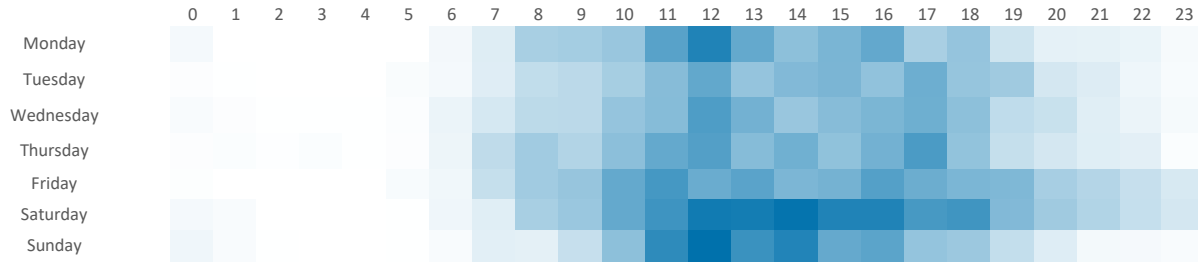

Total 3,037 13,393 320,927

Spend by Polaris

GB %

Average Transaction Values (£) by Polaris

Spend by Month

Time of Day/Day of Week

Time of day and day of week busyness from within a 60m radius of the pub calculated using GPS data

Index by Month

Seasonality of footfall from within 60m of the pub. Over 100 index indicates it is busier than average

Distance from Home

Illustrates how far those seen within 60m of the pub have travelled from their home location to get there