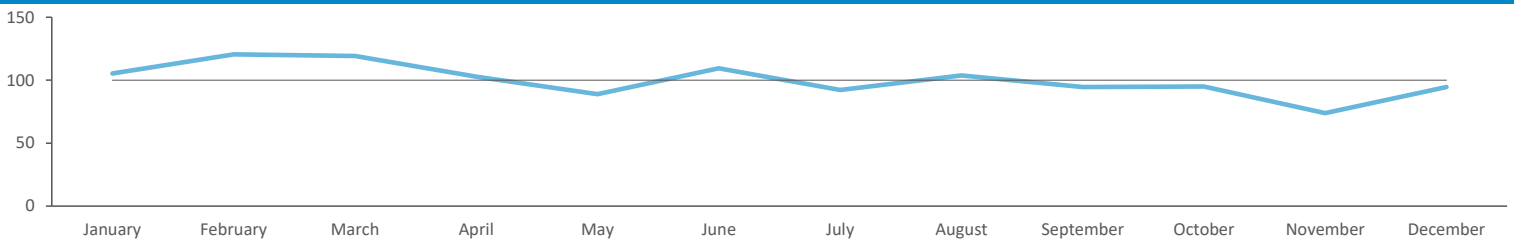

Total 3,037 13,393 320,927

Spend by Polaris

GB %

Average Transaction Values (£) by Polaris

Spend by Month

Time of Day/Day of Week

Time of day and day of week busyness from within a 60m radius of the pub calculated using GPS data

Index by Month

Seasonality of footfall from within 60m of the pub. Over 100 index indicates it is busier than average

Distance from Home

Illustrates how far those seen within 60m of the pub have travelled from their home location to get there