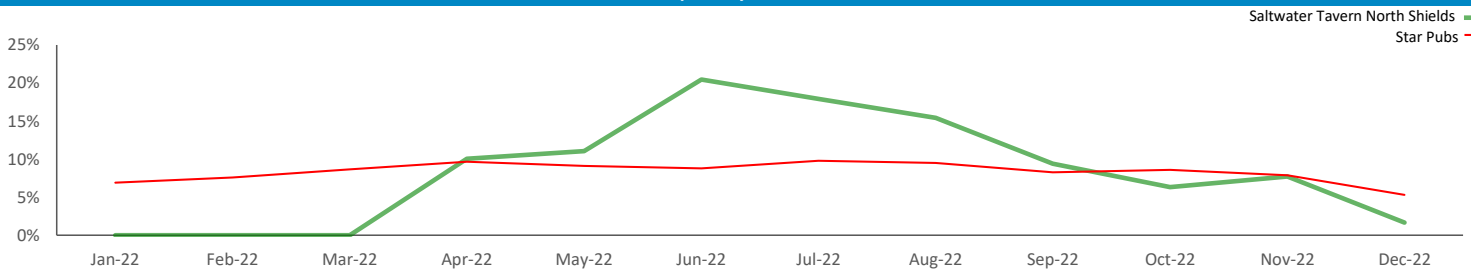

Total 3,037 13,393 320,927

Spend by Polaris

GB %

Average Transaction Values (£) by Polaris

Spend by Month

Time of Day/Day of Week

Time of day and day of week busyness from within a 60m radius of the pub calculated using GPS data

Index by Month

Seasonality of footfall from within 60m of the pub. Over 100 index indicates it is busier than average

Distance from Home

Illustrates how far those seen within 60m of the pub have travelled from their home location to get there