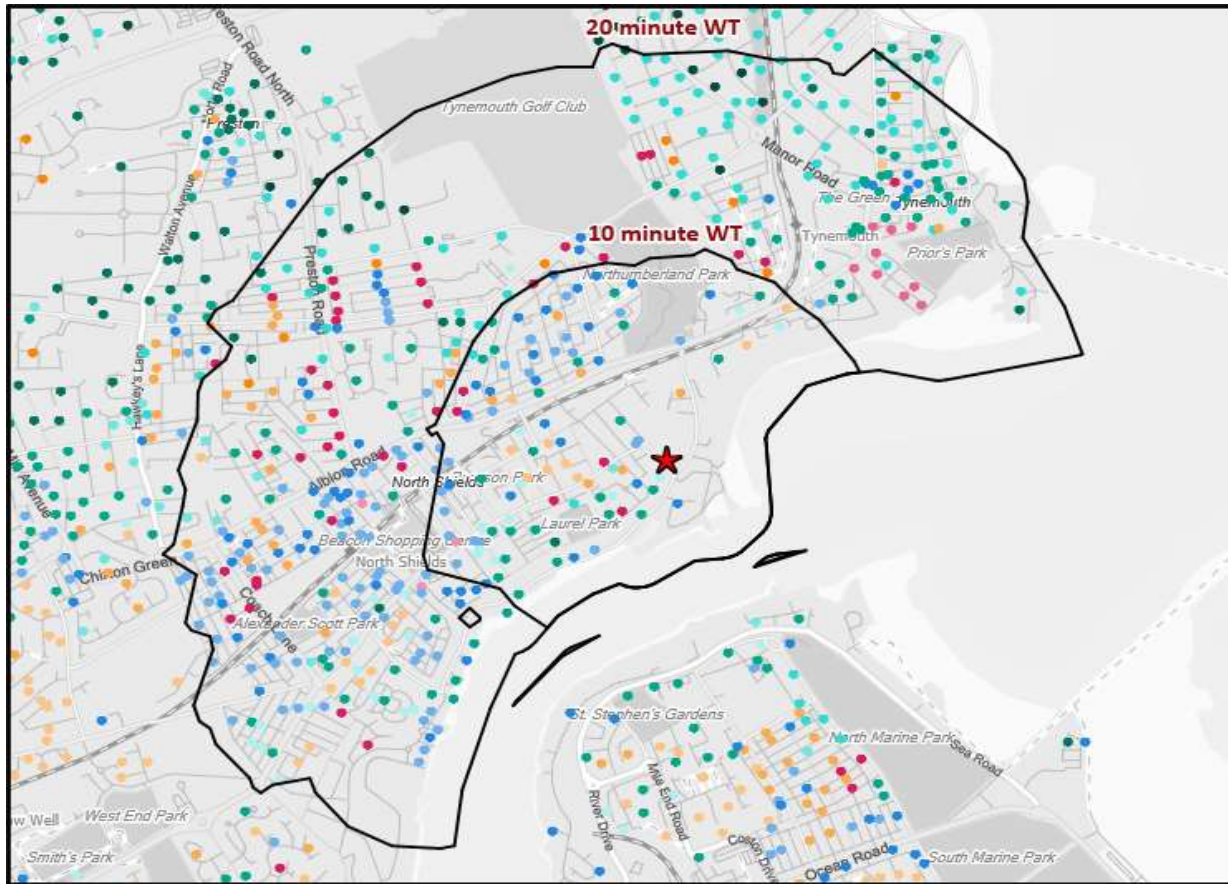

Polaris Plus Profile by Catchment

*WT= Walktime, **DT= Drivetime

Polaris Plus Segment	Population Count			Index vs GB average		
	10 min WT*	20 min WT*	20 min DT**	10 min WT*	20 min WT*	20 min DT**
Young Adult - Showing I Care						
Low	0	27	13,737	0	5	102
Medium	0	274	6,527	0	150	149
High	196	929	7,269	192	206	67
Young Adult - Showing I'm Cool						
Low	0	0	0	0	0	0
Medium	546	2,275	19,132	486	459	161
High	893	1,972	20,840	657	329	145
Midlife - Young Kids						
Low	146	420	58,622	43	28	164
Medium	115	996	38,516	25	50	80
High	40	400	15,430	24	55	89
Midlife - Carefree						
Low	439	953	27,272	425	209	250
Medium	6	153	18,704	3	17	87
High	137	1,844	22,808	41	126	65
Mature						
Low	511	2,505	28,519	283	315	150
Medium	8	424	34,146	2	25	84
High	0	113	5,804	0	9	19
Not Private Households	0	108	3,601	0	56	78