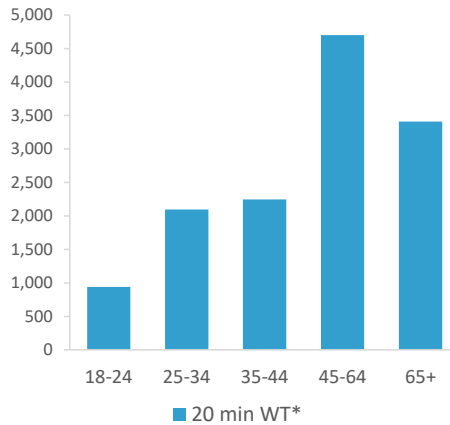

■ Over GB Average
■ Around GB Average
■ Under GB Average

*WT= Walktime, **DT= Drivetime

	Catchment Size (Counts)			Index vs GB Average		
	10 min WT*	20 min WT*	20 min DT**	10 min WT*	20 min WT*	20 min DT**
Population	3,583	15,815	396,545	68	109	105
Population & Adults 18+ index is based on all pubs						
Adults 18+	3,037	13,393	320,927	70	75	107
Competition Pubs	14	46	400	93	144	110
Adults 18+ per Competition Pub	217	291	802	26	35	97
% Adults Likely to Drink	82.3%	83.5%	82.0%	100	101	100

Affluence	Low	36.1%	29.2%	39.9%	141	114	156
	Medium	22.2%	30.8%	36.5%	56	78	93
	High	41.7%	39.3%	22.5%	124	117	67

*Affluence does not include Not Private Households

Age Profile	18-24	182	941	38,701	63	73	120
	25-34	499	2,095	53,029	105	100	101
	35-44	529	2,247	49,828	115	110	98
	45-64	1,060	4,702	101,993	116	116	101
	65+	767	3,408	77,376	112	113	102

	Catchment Size (Counts)			Index vs GB Average			
	10 min WT*	20 min WT*	20 min DT**	10 min WT*	20 min WT*	20 min DT**	
Gender	Male	1,718 (48%)	7,960 (50%)	194,240 (49%)	97	102	99
	Female	1,865 (52%)	7,855 (50%)	202,305 (51%)	103	98	101
Economic Status (16-74)	Employed: Full-time	1,308 (47%)	5,456 (45%)	120,750 (41%)	114	108	99
	Employed: Part-time	325 (12%)	1,516 (13%)	38,581 (13%)	91	96	101
	Self employed	205 (7%)	1,026 (8%)	18,416 (6%)	78	89	65
	Unemployed	54 (2%)	326 (3%)	8,605 (3%)	83	113	123
	Retired	438 (16%)	1,900 (16%)	43,945 (15%)	115	114	108
	Other	428 (16%)	1,882 (16%)	64,311 (22%)	79	79	111
Total Worker Count		2,189	8,377	178,650			