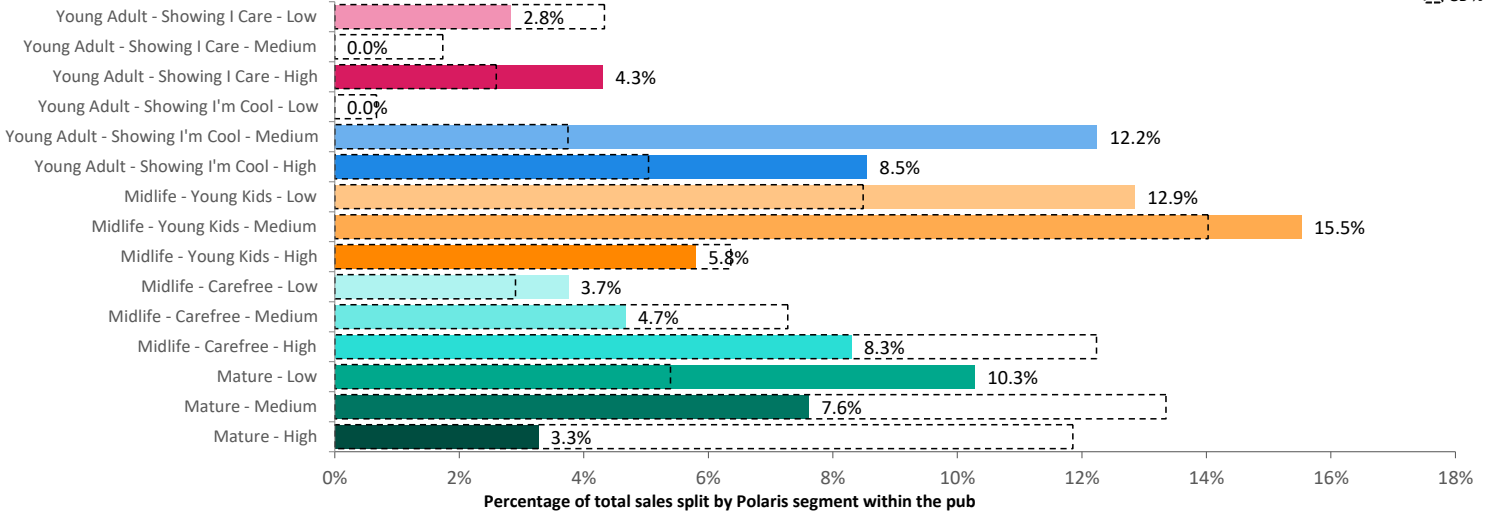

Spend by Polaris

GB %