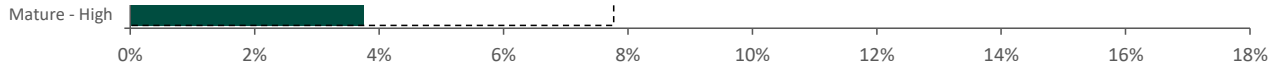

Mobile Data Summary - Saltwater Tavern North Shields

© 2023 CACI Limited and all other applicable third party notices (©2022, Digital Envoy. All Rights Reserved) can be found at www.caci.co.uk/copyrightnotices.pdf

Time of Day/Day of Week

Polaris profile of people passing within 60m of the pub, these represent the potential customers walking past the door