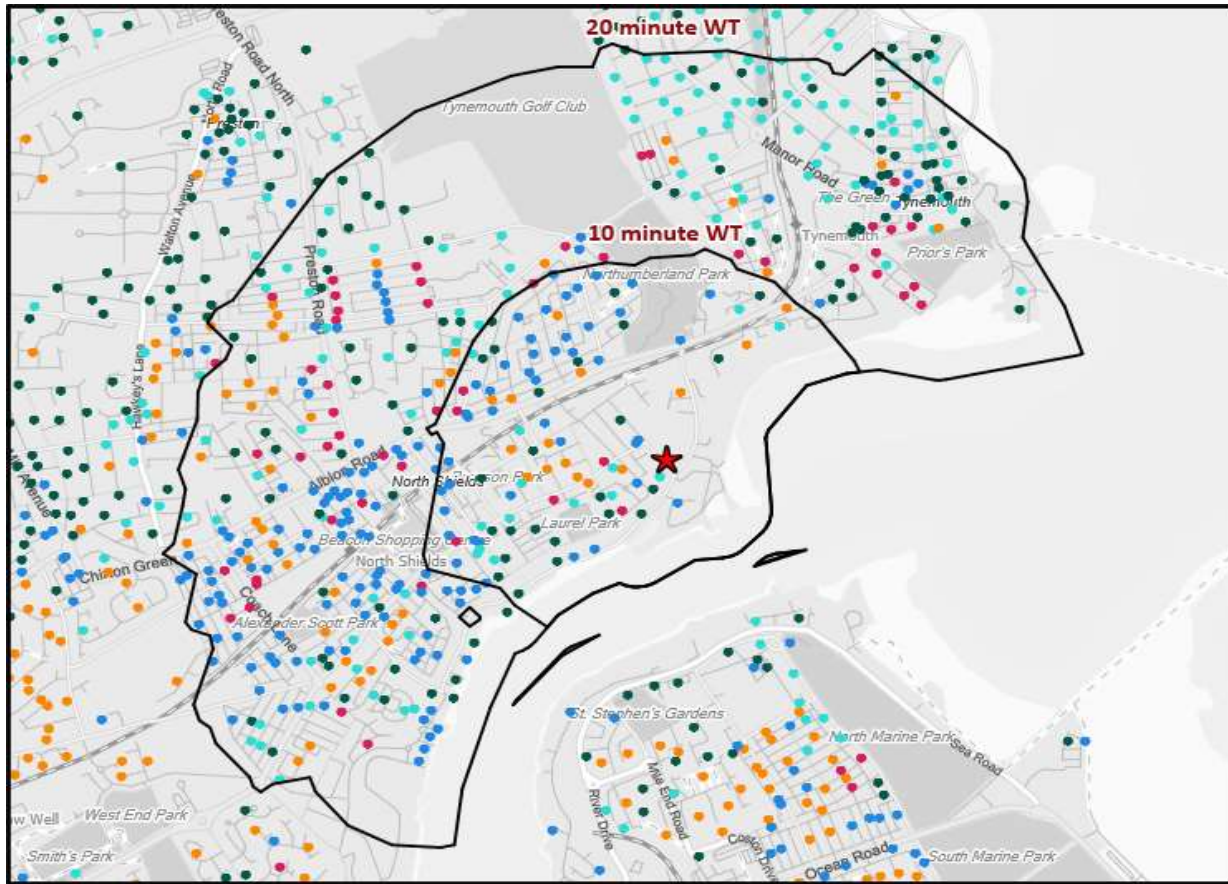

Polaris Profile by Catchment

*WT= Walktime, **DT= Drivetime

Polaris Segment	Population Count			Index vs GB average		
	10 min WT*	20 min WT*	20 min DT**	10 min WT*	20 min WT*	20 min DT**
Young Adult - Showing I Care	196	1,230	27,533	72	103	96
Young Adult - Showing I'm Cool	1,439	4,247	39,972	515	345	135
Midlife - Young Kids	301	1,816	112,568	32	43	112
Midlife - Carefree	582	2,950	68,784	91	105	102
Mature	519	3,042	68,469	61	81	76
Not Private Households	0	108	3,601	0	56	78
Total	3,037	13,393	320,927