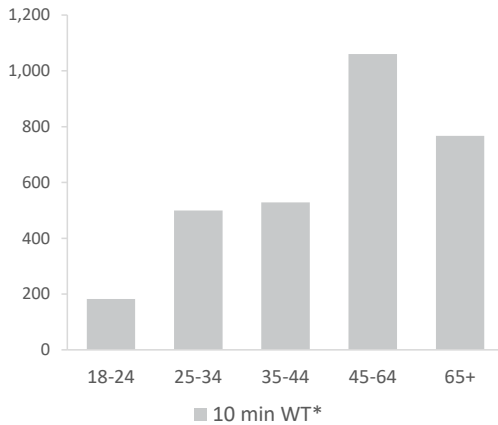

■ Over GB Average
■ Around GB Average
■ Under GB Average

*WT= Walktime, **DT= Drivetime

	Catchment Size (Counts)			Index vs GB Average		
	10 min WT*	20 min WT*	20 min DT**	10 min WT*	20 min WT*	20 min DT**
Population	3,583	15,815	396,545	68	109	105
Population & Adults 18+ index is based on all pubs						
Adults 18+	3,037	13,393	320,927	70	75	107
Competition Pubs	14	46	400	93	144	110
Adults 18+ per Competition Pub	217	291	802	26	35	97
% Adults Likely to Drink	82.3%	83.5%	82.0%	100	101	100

Affluence	Low	36.1%	29.2%	39.9%	141	114	156
	Medium	22.2%	30.8%	36.5%	56	78	93
	High	41.7%	39.3%	22.5%	124	117	67

*Affluence does not include Not Private Households

Age Profile	18-24	182	941	38,701	63	73	120
	25-34	499	2,095	53,029	105	100	101
	35-44	529	2,247	49,828	115	110	98
	45-64	1,060	4,702	101,993	116	116	101
	65+	767	3,408	77,376	112	113	102

	Catchment Size (Counts)			Index vs GB Average			
	10 min WT*	20 min WT*	20 min DT**	10 min WT*	20 min WT*	20 min DT**	
Gender	Male	1,718 (48%)	7,960 (50%)	194,240 (49%)	97	102	99
	Female	1,865 (52%)	7,855 (50%)	202,305 (51%)	103	98	101
Economic Status (16-74)	Employed: Full-time	1,308 (47%)	5,456 (45%)	120,750 (41%)	114	108	99
	Employed: Part-time	325 (12%)	1,516 (13%)	38,581 (13%)	91	96	101
	Self employed	205 (7%)	1,026 (8%)	18,416 (6%)	78	89	65
	Unemployed	54 (2%)	326 (3%)	8,605 (3%)	83	113	123
	Retired	438 (16%)	1,900 (16%)	43,945 (15%)	115	114	108
	Other	428 (16%)	1,882 (16%)	64,311 (22%)	79	79	111
Total Worker Count		2,189	8,377	178,650			