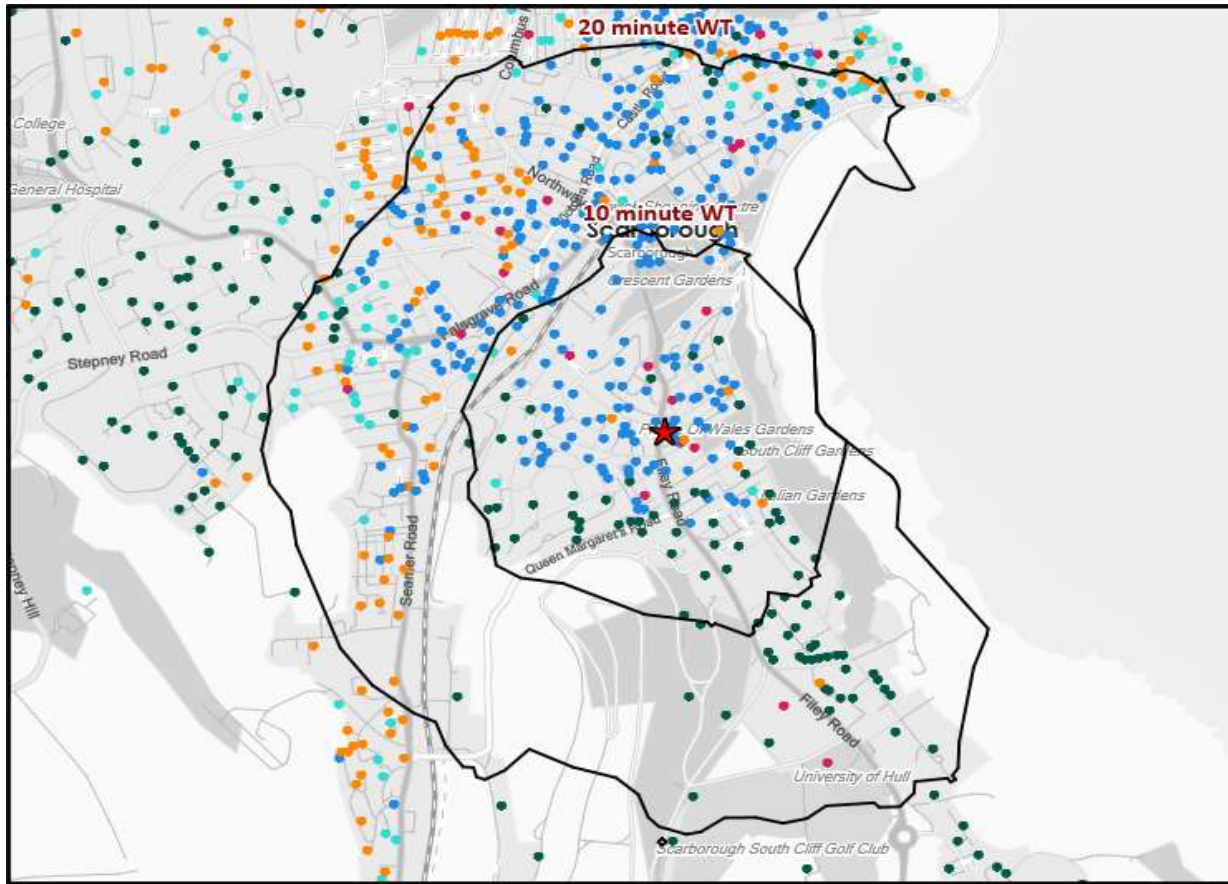

■ Over GB Average
■ Around GB Average
■ Under GB Average

*WT= Walktime, **DT= Drivetime

	Catchment Size (Counts)			Index vs GB Average			
	10 min WT*	20 min WT*	20 min DT**	10 min WT*	20 min WT*	20 min DT**	
Population	6,969	20,655	84,479	132	142	22	
Population & Adults 18+ index is based on all pubs							
Adults 18+	6,255	17,011	68,910	144	95	23	
Competition Pubs	15	66	144	100	206	40	
Adults 18+ per Competition Pub	417	258	479	51	31	58	
% Adults Likely to Drink	82.9%	82.0%	82.5%	101	99	100	
Affluence	Low	28.4%	20.1%	26.6%	111	78	104
	Medium	62.3%	70.0%	59.0%	158	178	150
	High	5.0%	8.2%	13.0%	15	24	39
*Affluence does not include Not Private Households							
Age Profile	18-24	472	1,593	5,020	84	95	73
	25-34	899	2,861	9,094	97	104	81
	35-44	740	2,407	8,350	83	91	77
	45-64	2,052	5,556	23,156	115	105	107
	65+	2,092	4,594	23,290	157	116	144

	Catchment Size (Counts)			Index vs GB Average			
	10 min WT*	20 min WT*	20 min DT**	10 min WT*	20 min WT*	20 min DT**	
Gender	Male	3,601 (52%)	10,413 (50%)	41,085 (49%)	104	102	98
	Female	3,368 (48%)	10,242 (50%)	43,394 (51%)	96	98	102
Economic Status (16-74)	Employed: Full-time	1,776 (34%)	5,350 (35%)	20,625 (35%)	81	84	84
	Employed: Part-time	682 (13%)	2,323 (15%)	9,176 (16%)	100	117	120
	Self employed	523 (10%)	1,443 (9%)	5,999 (10%)	104	99	106
	Unemployed	153 (3%)	526 (3%)	1,378 (2%)	122	146	98
	Retired	996 (19%)	2,325 (15%)	11,842 (20%)	137	111	146
	Other	1,136 (22%)	3,262 (21%)	10,035 (17%)	109	109	86
Total Worker Count		4,257	12,504	41,158			

See the Glossary page for further information on the above variables

- ★ Pub Sites
- Ⓐ Catchment
- Polaris Segments**
- Young Adult - Showing I Care
- Young Adult - Showing I'm Cool
- Midlife - Young Kids
- Midlife - Carefree
- Mature