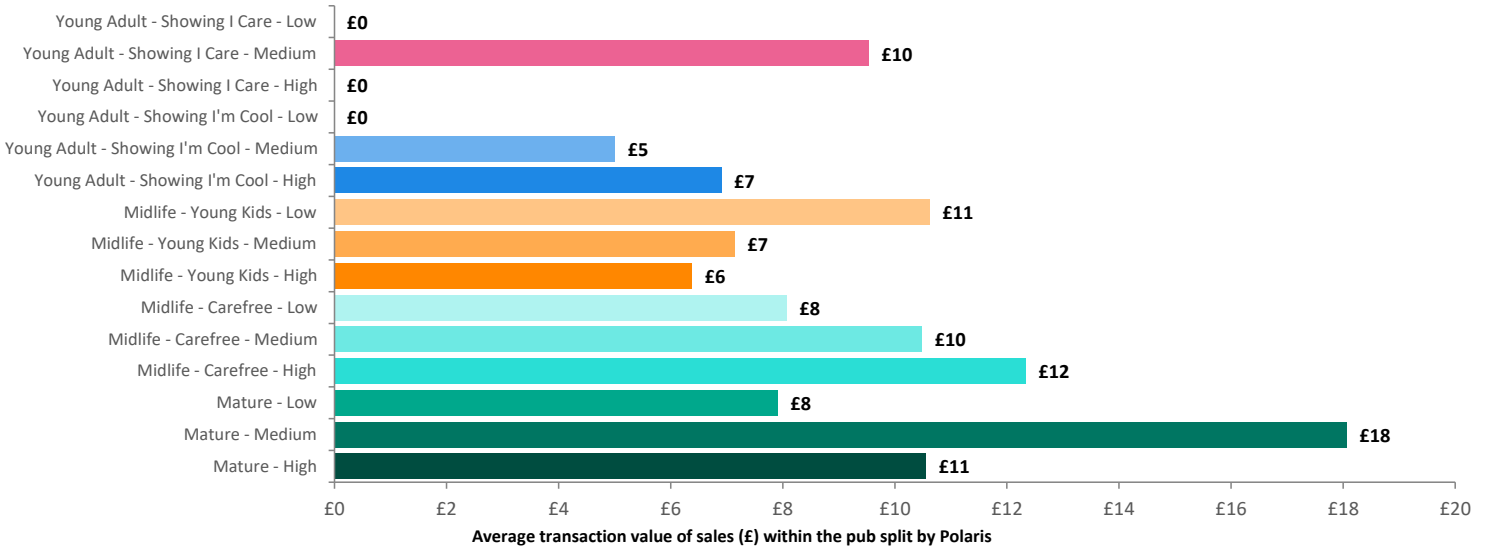

17,011

68,910

Spend by Polaris

GB %

Average Transaction Values (£) by Polaris

Spend by Month

Time of Day/Day of Week

Time of day and day of week busyness from within a 60m radius of the pub calculated using GPS data

Index by Month

Seasonality of footfall from within 60m of the pub. Over 100 index indicates it is busier than average

Distance from Home

Illustrates how far those seen within 60m of the pub have travelled from their home location to get there