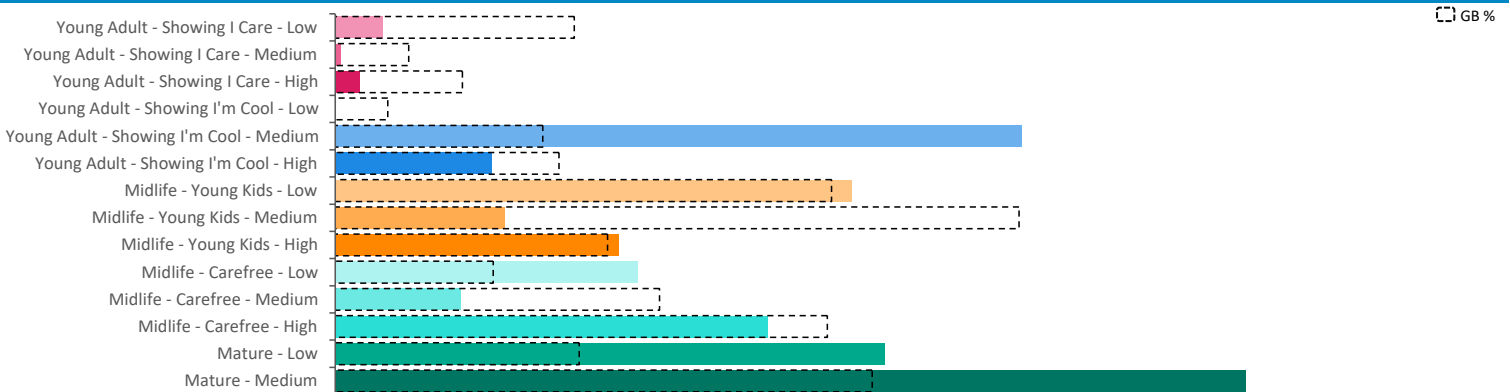

Polaris Plus Profile