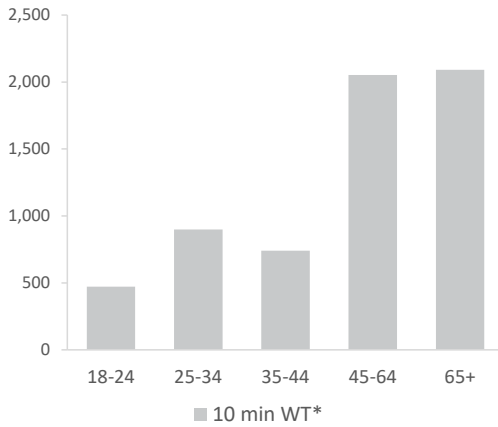

■ Over GB Average
■ Around GB Average
■ Under GB Average

*WT= Walktime, **DT= Drivetime

	Catchment Size (Counts)			Index vs GB Average			
	10 min WT*	20 min WT*	20 min DT**	10 min WT*	20 min WT*	20 min DT**	
Population	6,969	20,655	84,479	132	142	22	
Population & Adults 18+ index is based on all pubs							
Adults 18+	6,255	17,011	68,910	144	95	23	
Competition Pubs	15	66	144	100	206	40	
Adults 18+ per Competition Pub	417	258	479	51	31	58	
% Adults Likely to Drink	82.9%	82.0%	82.5%	101	99	100	
Affluence	Low	28.4%	20.1%	26.6%	111	78	104
	Medium	62.3%	70.0%	59.0%	158	178	150
	High	5.0%	8.2%	13.0%	15	24	39
*Affluence does not include Not Private Households							
Age Profile	18-24	472	1,593	5,020	84	95	73
	25-34	899	2,861	9,094	97	104	81
	35-44	740	2,407	8,350	83	91	77
	45-64	2,052	5,556	23,156	115	105	107
	65+	2,092	4,594	23,290	157	116	144

	Catchment Size (Counts)			Index vs GB Average			
	10 min WT*	20 min WT*	20 min DT**	10 min WT*	20 min WT*	20 min DT**	
Gender	Male	3,601 (52%)	10,413 (50%)	41,085 (49%)	104	102	98
	Female	3,368 (48%)	10,242 (50%)	43,394 (51%)	96	98	102
Economic Status (16-74)	Employed: Full-time	1,776 (34%)	5,350 (35%)	20,625 (35%)	81	84	84
	Employed: Part-time	682 (13%)	2,323 (15%)	9,176 (16%)	100	117	120
	Self employed	523 (10%)	1,443 (9%)	5,999 (10%)	104	99	106
	Unemployed	153 (3%)	526 (3%)	1,378 (2%)	122	146	98
	Retired	996 (19%)	2,325 (15%)	11,842 (20%)	137	111	146
	Other	1,136 (22%)	3,262 (21%)	10,035 (17%)	109	109	86
Total Worker Count		4,257	12,504	41,158			