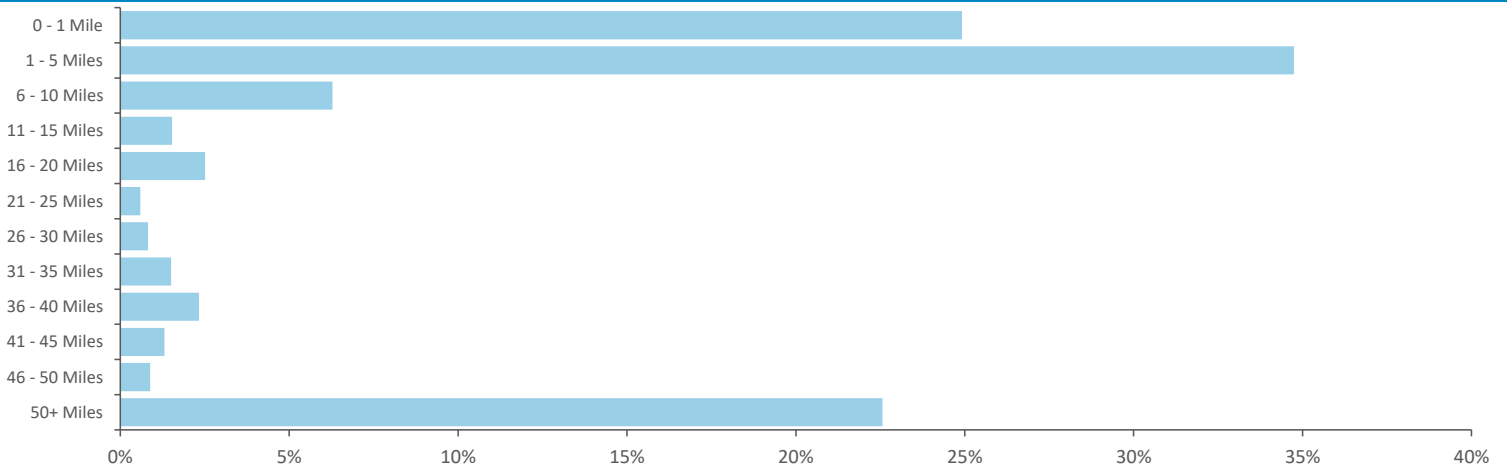

17,011

68,910

Spend by Polaris

GB %

Average Transaction Values (£) by Polaris

Spend by Month

Time of Day/Day of Week

Time of day and day of week busyness from within a 60m radius of the pub calculated using GPS data

Index by Month

Seasonality of footfall from within 60m of the pub. Over 100 index indicates it is busier than average

Distance from Home

Illustrates how far those seen within 60m of the pub have travelled from their home location to get there