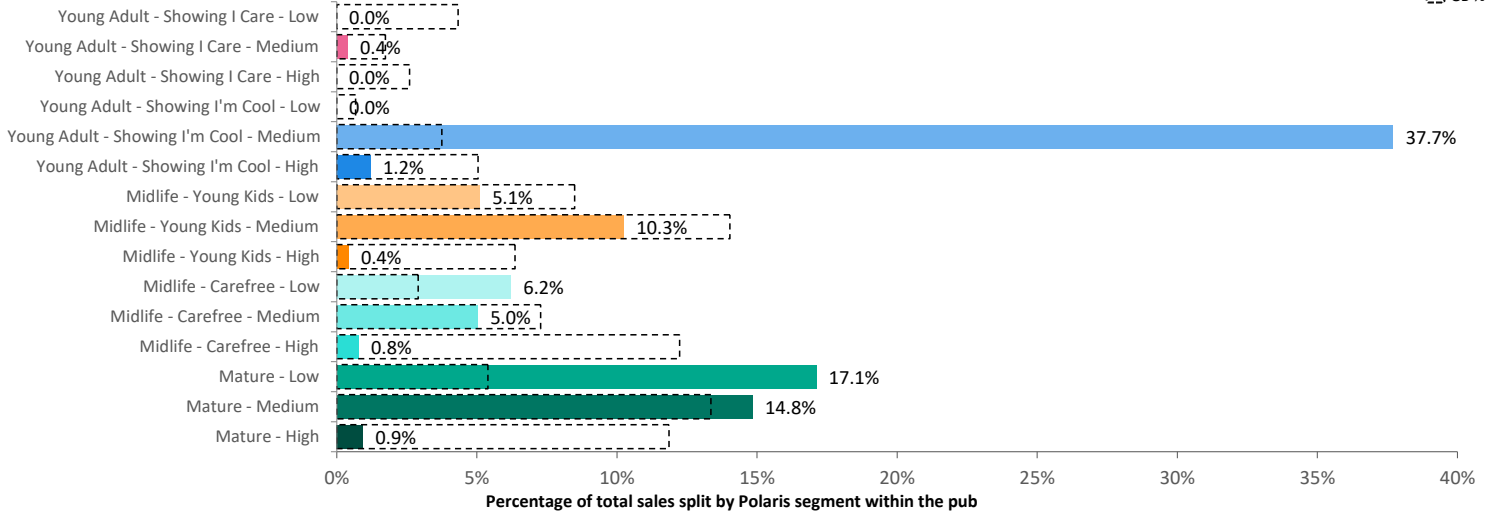

Spend by Polaris

GB %