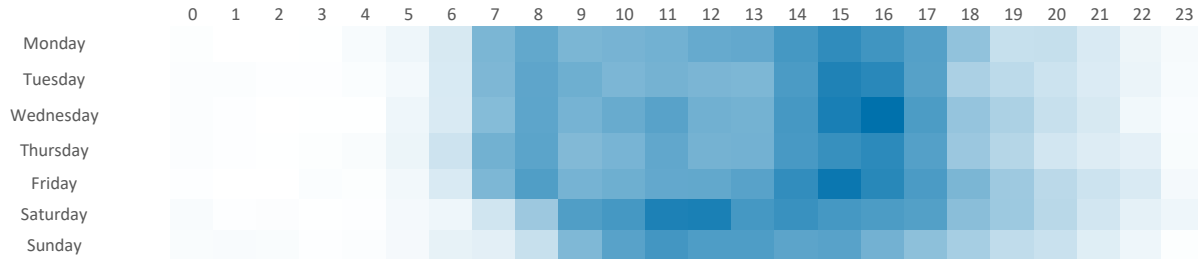

17,011

68,910

Spend by Polaris

GB %

Average Transaction Values (£) by Polaris

Spend by Month

Time of Day/Day of Week

Time of day and day of week busyness from within a 60m radius of the pub calculated using GPS data

Index by Month

Seasonality of footfall from within 60m of the pub. Over 100 index indicates it is busier than average

Distance from Home

Illustrates how far those seen within 60m of the pub have travelled from their home location to get there