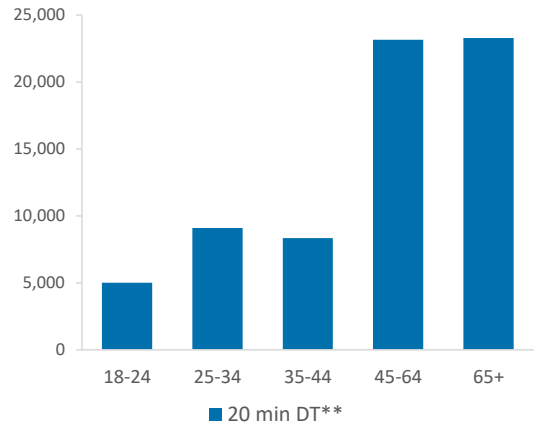

■ Over GB Average
■ Around GB Average
■ Under GB Average

*WT= Walktime, **DT= Drivetime

	Catchment Size (Counts)			Index vs GB Average			
	10 min WT*	20 min WT*	20 min DT**	10 min WT*	20 min WT*	20 min DT**	
Population	6,969	20,655	84,479	132	142	22	
Population & Adults 18+ index is based on all pubs							
Adults 18+	6,255	17,011	68,910	144	95	23	
Competition Pubs	15	66	144	100	206	40	
Adults 18+ per Competition Pub	417	258	479	51	31	58	
% Adults Likely to Drink	82.9%	82.0%	82.5%	101	99	100	
Affluence	Low	28.4%	20.1%	26.6%	111	78	104
	Medium	62.3%	70.0%	59.0%	158	178	150
	High	5.0%	8.2%	13.0%	15	24	39
*Affluence does not include Not Private Households							
Age Profile	18-24	472	1,593	5,020	84	95	73
	25-34	899	2,861	9,094	97	104	81
	35-44	740	2,407	8,350	83	91	77
	45-64	2,052	5,556	23,156	115	105	107
	65+	2,092	4,594	23,290	157	116	144

	Catchment Size (Counts)			Index vs GB Average			
	10 min WT*	20 min WT*	20 min DT**	10 min WT*	20 min WT*	20 min DT**	
Gender	Male	3,601 (52%)	10,413 (50%)	41,085 (49%)	104	102	98
	Female	3,368 (48%)	10,242 (50%)	43,394 (51%)	96	98	102
Economic Status (16-74)	Employed: Full-time	1,776 (34%)	5,350 (35%)	20,625 (35%)	81	84	84
	Employed: Part-time	682 (13%)	2,323 (15%)	9,176 (16%)	100	117	120
	Self employed	523 (10%)	1,443 (9%)	5,999 (10%)	104	99	106
	Unemployed	153 (3%)	526 (3%)	1,378 (2%)	122	146	98
	Retired	996 (19%)	2,325 (15%)	11,842 (20%)	137	111	146
	Other	1,136 (22%)	3,262 (21%)	10,035 (17%)	109	109	86
Total Worker Count		4,257	12,504	41,158			