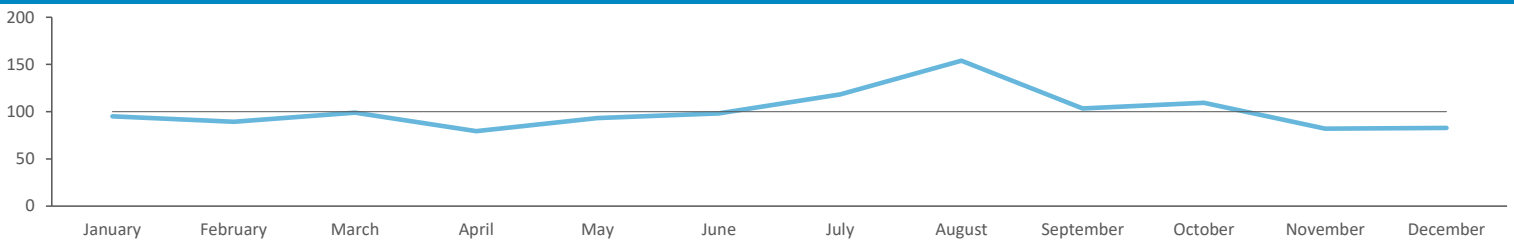

17,011

68,910

Spend by Polaris

GB %

Average Transaction Values (£) by Polaris

Spend by Month

Time of Day/Day of Week

Time of day and day of week busyness from within a 60m radius of the pub calculated using GPS data

Index by Month

Seasonality of footfall from within 60m of the pub. Over 100 index indicates it is busier than average

Distance from Home

Illustrates how far those seen within 60m of the pub have travelled from their home location to get there