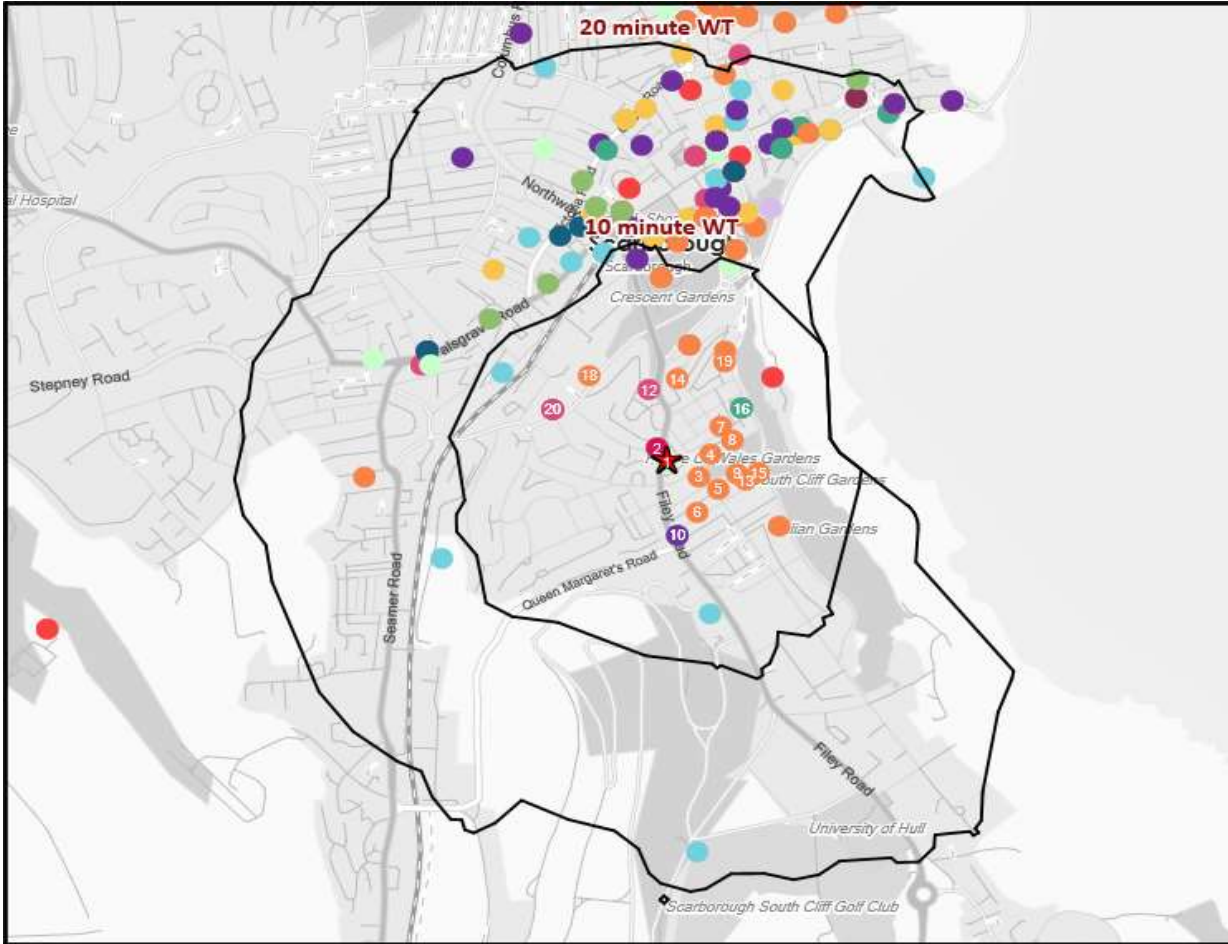

Index by Month

Seasonality of footfall from within 60m of the pub. Over 100 index indicates it is busier than average

Distance from Home

Illustrates how far those seen within 60m of the pub have travelled from their home location to get there

Time of Day/Day of Week

Polaris profile of people passing within 60m of the pub, these represent the potential customers walking past the door

- Pub Sites
- Catchment
- CGA Licensed Premises**
- ABOS
- Casual Dining
- Circuit Bar
- Clubland
- Community Pub
- Craft Led
- Family Pub Dining
- GPGF
- High Street Pub
- Hotel
- Large Venue
- Night Club
- Premium Local
- Restaurants
- Sports Clubs

Nearest 20 Pubs

Ref.	Name	Postcode	Operator	Segment	Distance (miles)
1	Ramshill Hotel	YO11 2QG	Star Pubs & Bars	Community Pub	0.0
2	Bacchus Night Club	YO11 2LN	Independent Free	Night Club	0.0
3	New Southlands Hotel	YO11 2QW	CHG (Coach Holidays Group)	Hotel	0.1
4	Redcliff Hotel	YO11 2AL	Independent Free	Hotel	0.1
5	No. 17 West Street	YO11 2QN	Independent Free	Hotel	0.1
6	Waves Guest House	YO11 2AT	Independent Free	Hotel	0.1
7	Carlton House International Hotel	YO11 2DE	Independent Free	Hotel	0.1
8	Red Lea Hotel	YO11 2AJ	Independent Free	Hotel	0.1
9	Maynard Hotel	YO11 2AW	Independent Free	Hotel	0.1
10	South Cliff Recreation Club	YO11 2SD	Independent Free	Clubland	0.2
10	Tuscany Too	YO11 2SD	Independent Free	Restaurants	0.2
12	Cask Inn & Club	YO11 2LQ	Star Pubs & Bars	Family Pub Dining	0.2
13	Hotel Danielle	YO11 2AS	Independent Free	Hotel	0.2
14	Rivelyn Hotel	YO11 2BJ	Independent Free	Hotel	0.2
15	Weston Hotel	YO11 2AR	Independent Free	Hotel	0.2
16	Villa Esplanade	YO11 2AQ	Independent Free	Hotel	0.2
16	El Gringo	YO11 2AQ	Independent Free	Casual Dining	0.2
18	Raincliffe Hotel	YO11 2LY	Independent Free	Hotel	0.2
19	Highlander	YO11 2AF	Star Pubs & Bars	Hotel	0.2
20	Valley	YO11 2LX	Independent Free	Premium Local	0.2