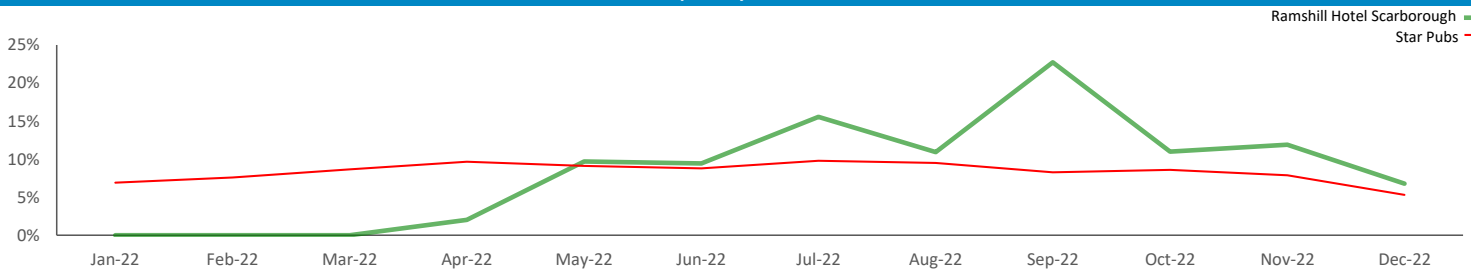

17,011

68,910

Spend by Polaris

GB %

Average Transaction Values (£) by Polaris

Spend by Month

Time of Day/Day of Week

Time of day and day of week busyness from within a 60m radius of the pub calculated using GPS data

Index by Month

Seasonality of footfall from within 60m of the pub. Over 100 index indicates it is busier than average

Distance from Home

Illustrates how far those seen within 60m of the pub have travelled from their home location to get there