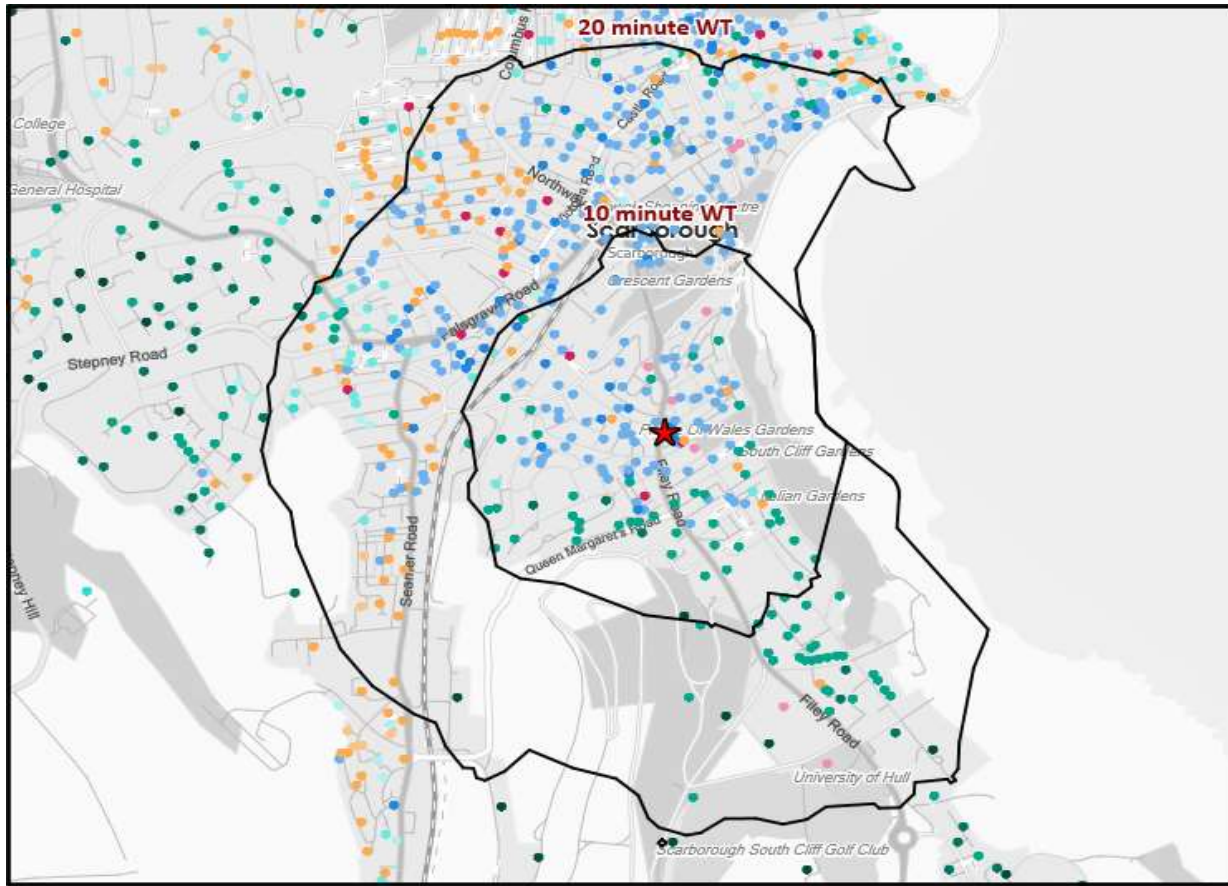

Polaris Plus Profile by Catchment

*WT= Walktime, **DT= Drivetime

Polaris Plus Segment	Population Count			Index vs GB average		
	10 min WT*	20 min WT*	20 min DT**	10 min WT*	20 min WT*	20 min DT**
Young Adult - Showing I Care						
Low	71	159	159	27	22	6
Medium	0	0	0	0	0	0
High	65	377	541	31	66	23
Young Adult - Showing I'm Cool						
Low	0	0	0	0	0	0
Medium	3,617	8,174	10,181	1,564	1,299	400
High	250	868	1,213	89	114	39
Midlife - Young Kids						
Low	0	207	3,990	0	11	52
Medium	162	2,808	9,794	17	111	95
High	0	0	1,368	0	0	37
Midlife - Carefree						
Low	0	378	2,114	0	65	90
Medium	83	640	4,966	20	56	107
High	0	0	1,939	0	0	26
Mature						
Low	1,705	2,667	12,066	459	264	295
Medium	37	291	15,731	5	14	180
High	0	145	3,919	0	9	61
Not Private Households	265	297	929	295	121	94