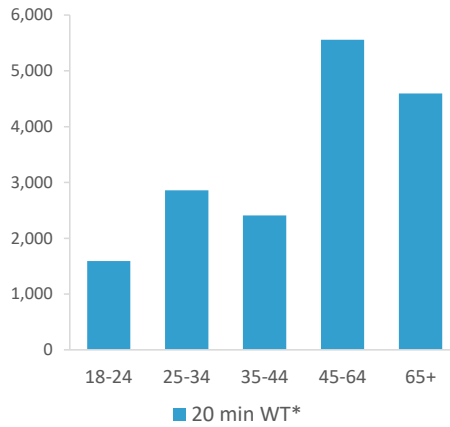

■ Over GB Average
■ Around GB Average
■ Under GB Average

*WT= Walktime, **DT= Drivetime

	Catchment Size (Counts)			Index vs GB Average			
	10 min WT*	20 min WT*	20 min DT**	10 min WT*	20 min WT*	20 min DT**	
Population	6,969	20,655	84,479	132	142	22	
Population & Adults 18+ index is based on all pubs							
Adults 18+	6,255	17,011	68,910	144	95	23	
Competition Pubs	15	66	144	100	206	40	
Adults 18+ per Competition Pub	417	258	479	51	31	58	
% Adults Likely to Drink	82.9%	82.0%	82.5%	101	99	100	
Affluence	Low	28.4%	20.1%	26.6%	111	78	104
	Medium	62.3%	70.0%	59.0%	158	178	150
	High	5.0%	8.2%	13.0%	15	24	39
*Affluence does not include Not Private Households							
Age Profile	18-24	472	1,593	5,020	84	95	73
	25-34	899	2,861	9,094	97	104	81
	35-44	740	2,407	8,350	83	91	77
	45-64	2,052	5,556	23,156	115	105	107
	65+	2,092	4,594	23,290	157	116	144

	Catchment Size (Counts)			Index vs GB Average			
	10 min WT*	20 min WT*	20 min DT**	10 min WT*	20 min WT*	20 min DT**	
Gender	Male	3,601 (52%)	10,413 (50%)	41,085 (49%)	104	102	98
	Female	3,368 (48%)	10,242 (50%)	43,394 (51%)	96	98	102
Economic Status (16-74)	Employed: Full-time	1,776 (34%)	5,350 (35%)	20,625 (35%)	81	84	84
	Employed: Part-time	682 (13%)	2,323 (15%)	9,176 (16%)	100	117	120
	Self employed	523 (10%)	1,443 (9%)	5,999 (10%)	104	99	106
	Unemployed	153 (3%)	526 (3%)	1,378 (2%)	122	146	98
	Retired	996 (19%)	2,325 (15%)	11,842 (20%)	137	111	146
	Other	1,136 (22%)	3,262 (21%)	10,035 (17%)	109	109	86
Total Worker Count		4,257	12,504	41,158			