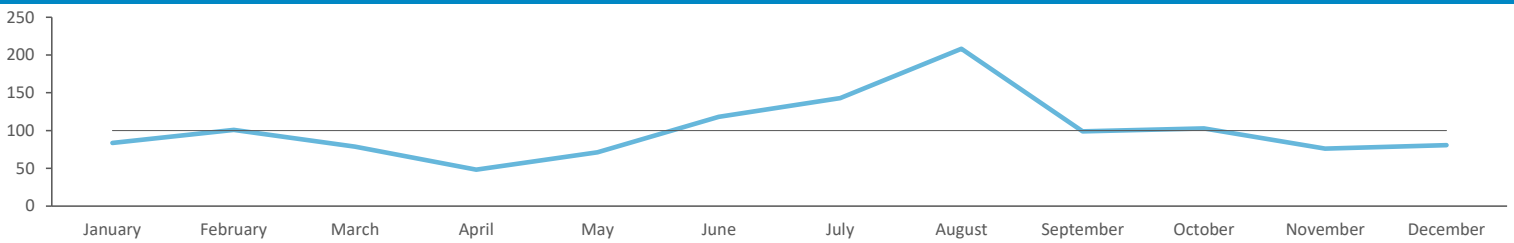

GB %

Average Transaction Values (£) by Polaris

Spend by Month

Old John Peel Inn Bowness
Star Pubs

Time of Day/Day of Week

Time of day and day of week busyness from within a 60m radius of the pub calculated using GPS data

Index by Month

Seasonality of footfall from within 60m of the pub. Over 100 index indicates it is busier than average

Distance from Home

Illustrates how far those seen within 60m of the pub have travelled from their home location to get there