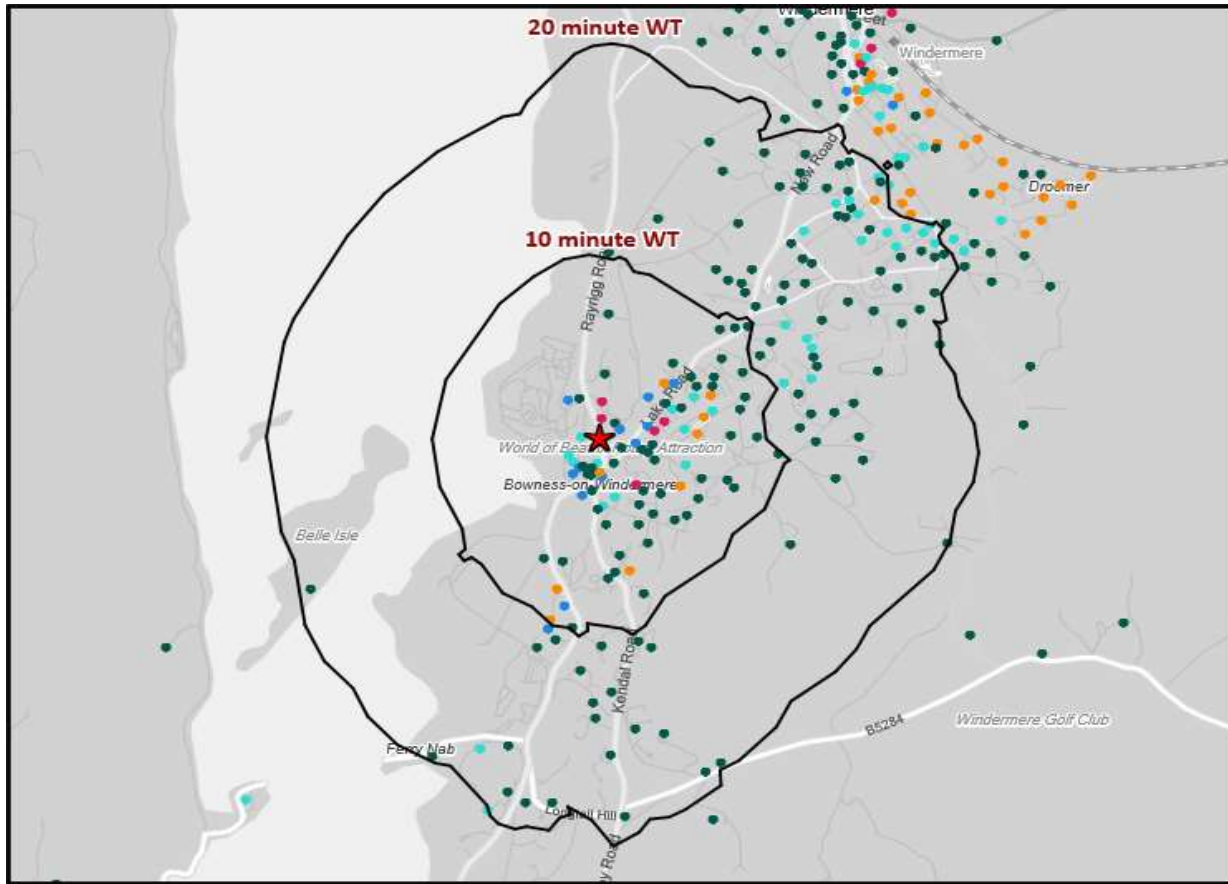

Polaris Profile by Catchment

*WT= Walktime, **DT= Drivetime

Polaris Segment	Population Count			Index vs GB average		
	10 min WT*	20 min WT*	20 min DT**	10 min WT*	20 min WT*	20 min DT**
Young Adult - Showing I Care	90	122	1,279	67	45	44
Young Adult - Showing I'm Cool	178	178	1,808	128	63	60
Midlife - Young Kids	201	201	5,079	42	21	50
Midlife - Carefree	271	601	5,983	85	93	87
Mature	738	1,878	17,628	175	219	193
Not Private Households	33	82	866	152	186	184
Total	1,511	3,062	32,643