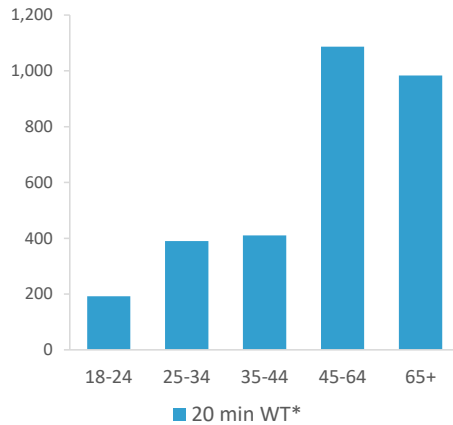

■ Over GB Average
■ Around GB Average
■ Under GB Average

*WT= Walktime, **DT= Drivetime

	Catchment Size (Counts)			Index vs GB Average			
	10 min WT*	20 min WT*	20 min DT**	10 min WT*	20 min WT*	20 min DT**	
Population	1,793	3,605	39,052	34	25	10	
<small>Population & Adults 18+ index is based on all pubs</small>							
Adults 18+	1,511	3,062	32,643	35	17	11	
Competition Pubs	22	24	110	147	75	30	
Adults 18+ per Competition Pub	69	128	297	8	15	36	
% Adults Likely to Drink	84.3%	85.1%	84.2%	102	103	102	
Affluence	Low	29.3%	16.8%	18.0%	114	65	70
	Medium	23.4%	18.7%	32.7%	59	47	83
	High	45.2%	61.9%	46.7%	135	184	139
<small>*Affluence does not include Not Private Households</small>							
Age Profile	18-24	77	192	2,508	53	66	79
	25-34	275	390	3,860	115	81	74
	35-44	250	410	4,319	108	88	86
	45-64	502	1,087	11,458	110	118	115
	65+	407	983	10,498	119	143	141

	Catchment Size (Counts)			Index vs GB Average			
	10 min WT*	20 min WT*	20 min DT**	10 min WT*	20 min WT*	20 min DT**	
Gender	Male	881 (49%)	1,802 (50%)	19,289 (49%)	99	101	100
	Female	912 (51%)	1,803 (50%)	19,763 (51%)	101	99	100
Economic Status (16-74)	Employed: Full-time	552 (42%)	958 (37%)	11,252 (40%)	101	89	97
	Employed: Part-time	192 (15%)	352 (14%)	4,044 (14%)	113	104	111
	Self employed	259 (20%)	522 (20%)	4,272 (15%)	207	210	160
	Unemployed	11 (1%)	15 (1%)	260 (1%)	35	24	39
	Retired	190 (15%)	509 (20%)	5,231 (19%)	105	142	135
	Other	106 (8%)	243 (9%)	2,962 (11%)	41	47	54
Total Worker Count	430	901	18,713				