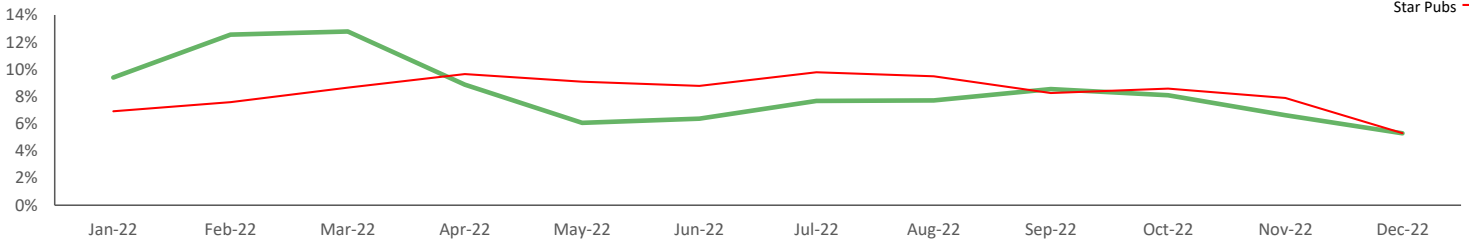

GB %

Average Transaction Values (£) by Polaris

Spend by Month

Old John Peel Inn Bowness
Star Pubs

Time of Day/Day of Week

Time of day and day of week busyness from within a 60m radius of the pub calculated using GPS data

Index by Month

Seasonality of footfall from within 60m of the pub. Over 100 index indicates it is busier than average

Distance from Home

Illustrates how far those seen within 60m of the pub have travelled from their home location to get there