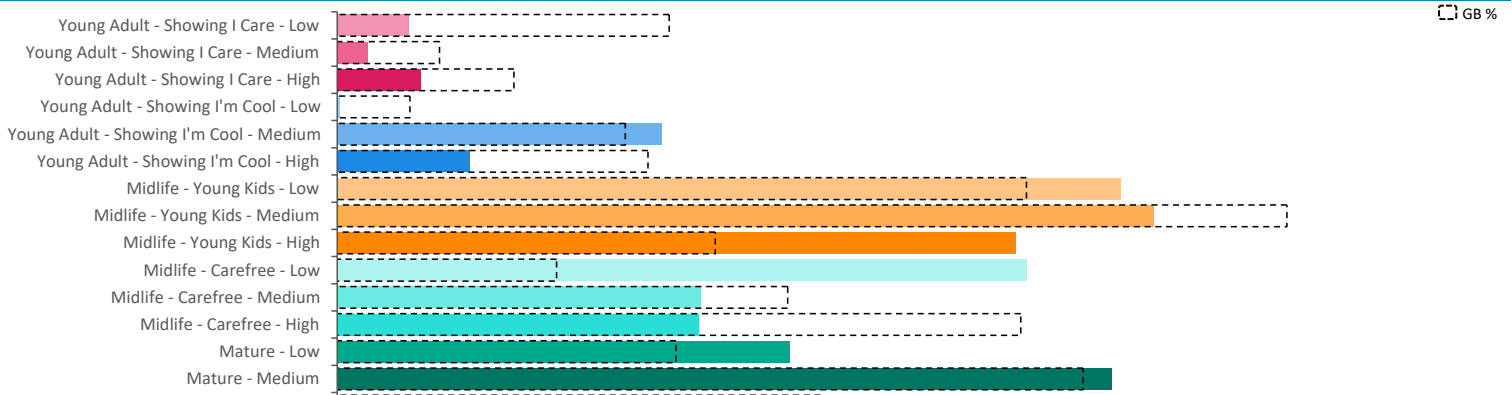

Polaris Plus Profile