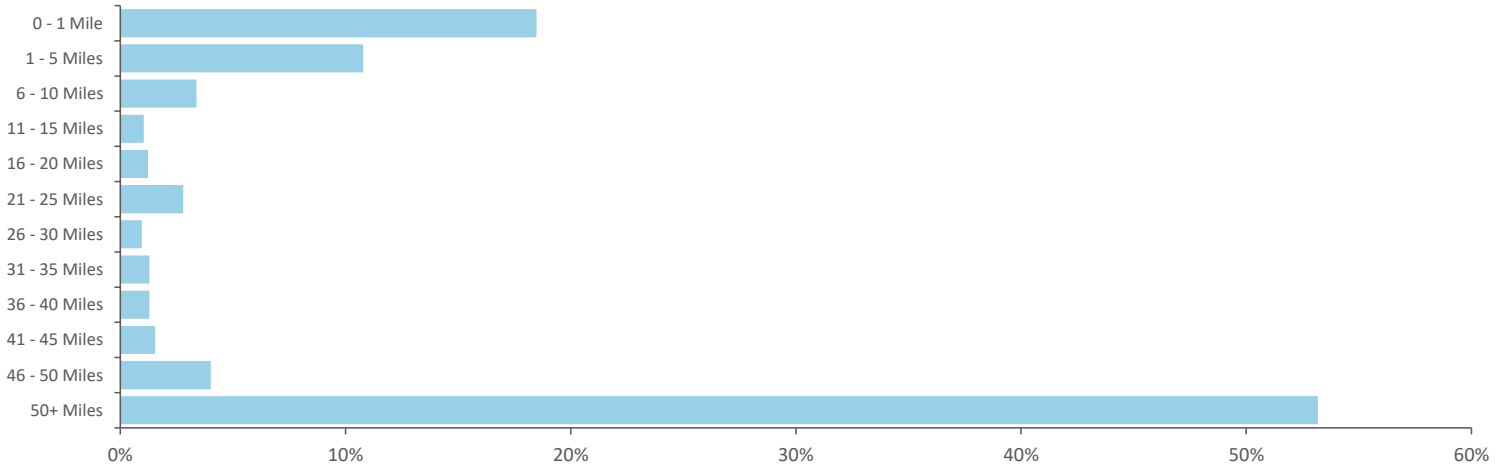

Index by Month

Seasonality of footfall from within 60m of the pub. Over 100 index indicates it is busier than average

Distance from Home

Illustrates how far those seen within 60m of the pub have travelled from their home location to get there