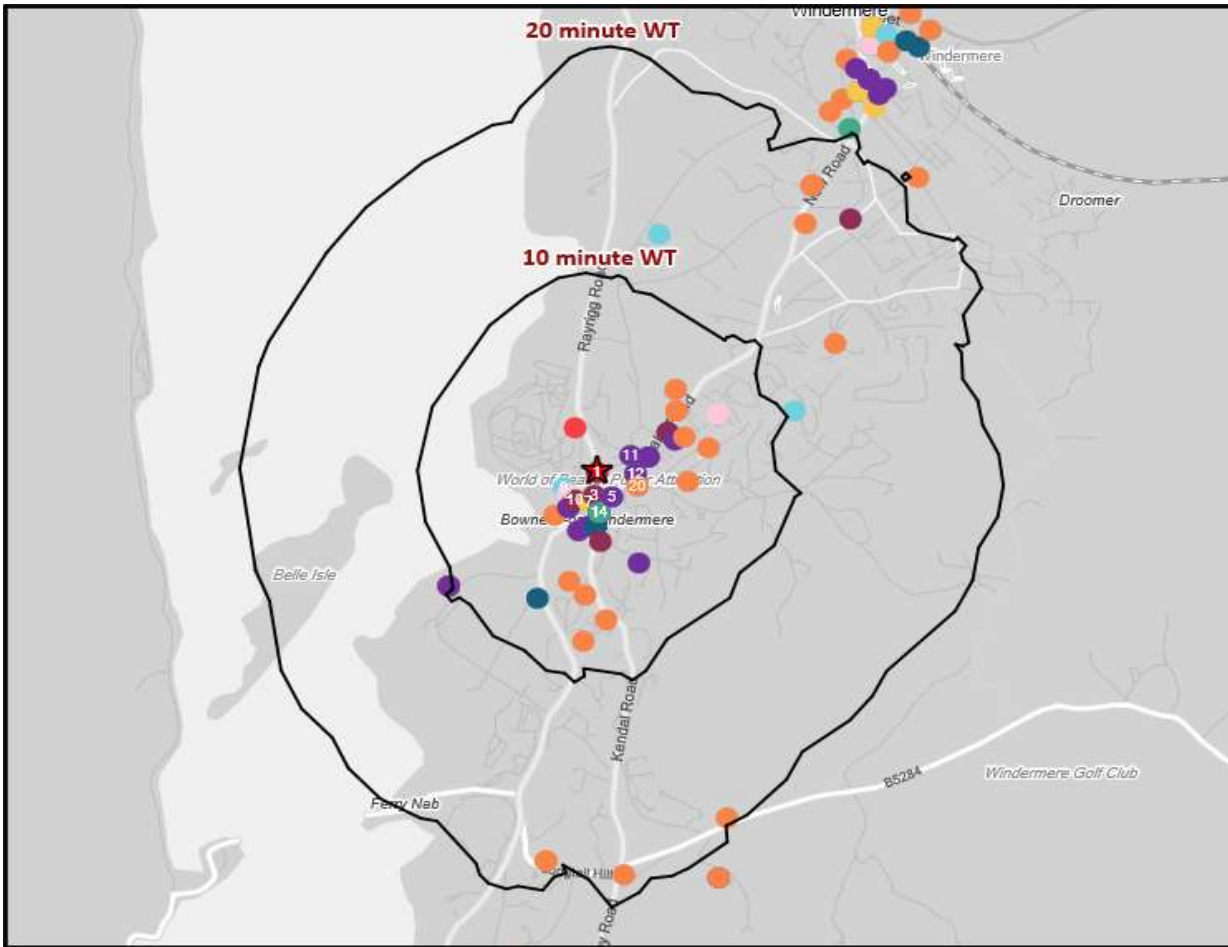

Index by Month

Seasonality of footfall from within 60m of the pub. Over 100 index indicates it is busier than average

Distance from Home

Illustrates how far those seen within 60m of the pub have travelled from their home location to get there

Time of Day/Day of Week

Polaris profile of people passing within 60m of the pub, these represent the potential customers walking past the door

- Pub Sites
- Catchment
- CGA Licensed Premises**
 - ABOS
 - Casual Dining
 - Circuit Bar
 - Clubland
 - Community Pub
 - Craft Led
 - Family Pub Dining
 - GPGF
 - High Street Pub
 - Hotel
 - Large Venue
 - Night Club
 - Premium Local
 - Restaurants
 - Sports Clubs

Nearest 20 Pubs

Ref.	Name	Postcode	Operator	Segment	Distance (miles)
1	Flying Pig Pub	LA23 3BZ	Independent Free	GPGF	0.0
1	Old John Peel Inn	LA23 3BZ	Star Pubs & Bars	Premium Local	0.0
3	Magic Roundabout	LA23 3BY	Independent Free	High Street Pub	0.1
3	Albert Hotel	LA23 3BY	Robinsons	Premium Local	0.1
5	World Of Beatrix Potter	LA23 3BX	Independent Free	Clubland	0.1
5	Shahib's	LA23 3BX	Independent Free	Restaurants	0.1
7	Lago	LA23 3GQ	Independent Free	High Street Pub	0.1
8	New Hall Inn	LA23 3DH	Robinsons	GPGF	0.1
9	Royal Windermere Yacht Club	LA23 3DJ	Independent Free	Clubland	0.1
10	Churchills	LA23 3DQ	Independent Free	Premium Local	0.1
11	80 Days	LA23 3DU	Independent Free	Restaurants	0.1
12	Alpine Restaurant	LA23 3BS	Independent Free	Casual Dining	0.1
12	House Of Siam	LA23 3BS	Independent Free	Restaurants	0.1
14	Hyltons	LA23 3EB	Independent Free	Restaurants	0.1
14	Fizzy Tarte	LA23 3EB	Independent Free	High Street Pub	0.1
14	Baha	LA23 3EB	Independent Free	Restaurants	0.1
14	Porthole Restaurant	LA23 3EB	Independent Free	Restaurants	0.1
14	Mela	LA23 3EB	Independent Free	Restaurants	0.1
14	Bodega Tapas & Sol Bar	LA23 3EB	Independent Free	Casual Dining	0.1
20	Angel Inn	LA23 3BU	Independent Free	Hotel	0.1