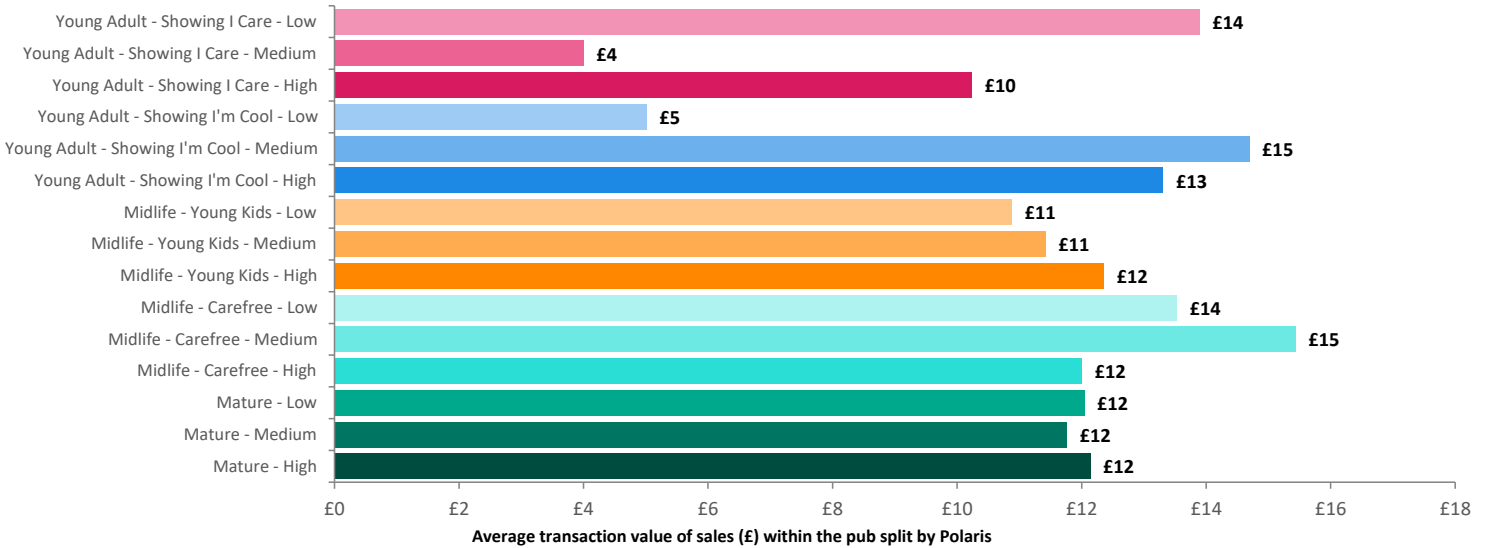

*WT= Walktime, **DT= Drivetime

Polaris Plus Segment	Population Count			Index vs GB average		
	10 min WT*	20 min WT*	20 min DT**	10 min WT*	20 min WT*	20 min DT**
Young Adult - Showing I Care						
Low	0	32	79	0	25	6
Medium	0	0	0	0	0	0
High	90	90	1,200	177	87	109
Young Adult - Showing I'm Cool						
Low	0	0	0	0	0	0
Medium	87	87	1,058	156	77	88
High	91	91	750	135	66	51
Midlife - Young Kids						
Low	99	99	1,303	59	29	36
Medium	88	88	3,315	39	19	68
High	14	14	461	17	8	26
Midlife - Carefree						
Low	25	25	650	49	24	59
Medium	24	24	1,336	24	12	61
High	222	552	3,997	135	165	112
Mature						
Low	318	358	3,828	355	197	198
Medium	154	373	4,965	81	96	120
High	266	1,147	8,835	188	399	289
Not Private Households	33	82	866	152	186	184

GB %

Average Transaction Values (£) by Polaris

Spend by Month

Old John Peel Inn Bowness
Star Pubs

Time of Day/Day of Week

Time of day and day of week busyness from within a 60m radius of the pub calculated using GPS data

Index by Month

Seasonality of footfall from within 60m of the pub. Over 100 index indicates it is busier than average

Distance from Home

Illustrates how far those seen within 60m of the pub have travelled from their home location to get there