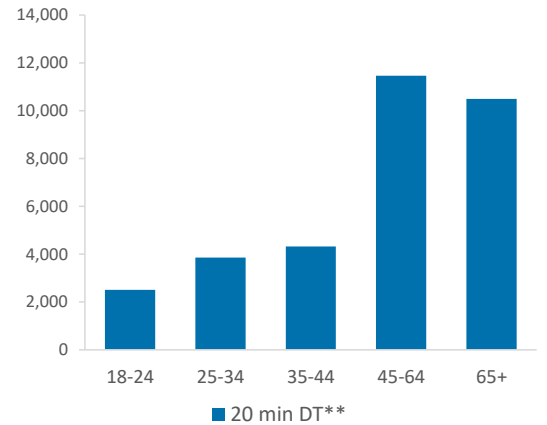

■ Over GB Average
■ Around GB Average
■ Under GB Average

*WT= Walktime, **DT= Drivetime

	Catchment Size (Counts)			Index vs GB Average			
	10 min WT*	20 min WT*	20 min DT**	10 min WT*	20 min WT*	20 min DT**	
Population	1,793	3,605	39,052	34	25	10	
<small>Population & Adults 18+ index is based on all pubs</small>							
Adults 18+	1,511	3,062	32,643	35	17	11	
Competition Pubs	22	24	110	147	75	30	
Adults 18+ per Competition Pub	69	128	297	8	15	36	
% Adults Likely to Drink	84.3%	85.1%	84.2%	102	103	102	
Affluence	Low	29.3%	16.8%	18.0%	114	65	70
	Medium	23.4%	18.7%	32.7%	59	47	83
	High	45.2%	61.9%	46.7%	135	184	139
<small>*Affluence does not include Not Private Households</small>							
Age Profile	18-24	77	192	2,508	53	66	79
	25-34	275	390	3,860	115	81	74
	35-44	250	410	4,319	108	88	86
	45-64	502	1,087	11,458	110	118	115
	65+	407	983	10,498	119	143	141

	Catchment Size (Counts)			Index vs GB Average			
	10 min WT*	20 min WT*	20 min DT**	10 min WT*	20 min WT*	20 min DT**	
Gender	Male	881 (49%)	1,802 (50%)	19,289 (49%)	99	101	100
	Female	912 (51%)	1,803 (50%)	19,763 (51%)	101	99	100
Economic Status (16-74)	Employed: Full-time	552 (42%)	958 (37%)	11,252 (40%)	101	89	97
	Employed: Part-time	192 (15%)	352 (14%)	4,044 (14%)	113	104	111
	Self employed	259 (20%)	522 (20%)	4,272 (15%)	207	210	160
	Unemployed	11 (1%)	15 (1%)	260 (1%)	35	24	39
	Retired	190 (15%)	509 (20%)	5,231 (19%)	105	142	135
	Other	106 (8%)	243 (9%)	2,962 (11%)	41	47	54
Total Worker Count	430	901	18,713				