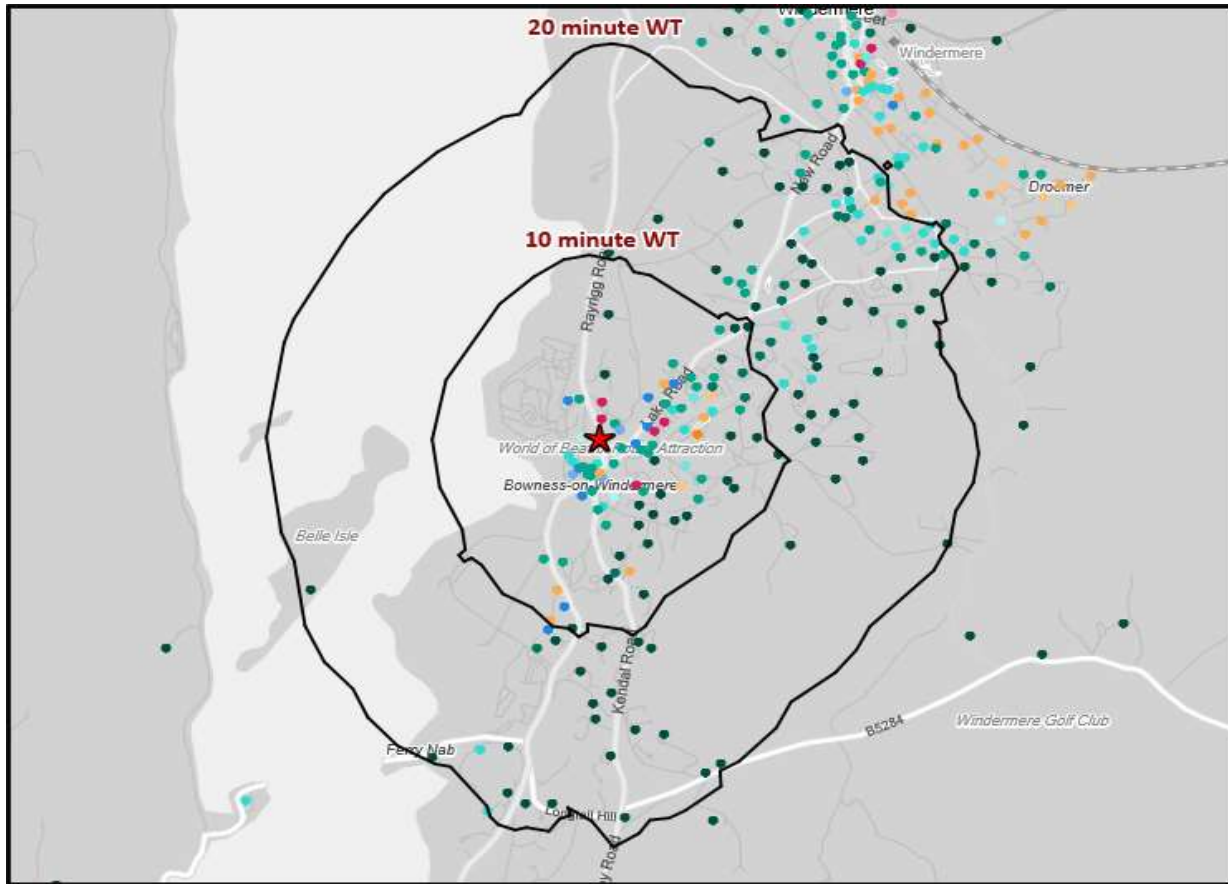

Polaris Plus Profile by Catchment

*WT= Walktime, **DT= Drivetime

Polaris Plus Segment	Population Count			Index vs GB average		
	10 min WT*	20 min WT*	20 min DT**	10 min WT*	20 min WT*	20 min DT**
Young Adult - Showing I Care						
Low	0	32	79	0	25	6
Medium	0	0	0	0	0	0
High	90	90	1,200	177	87	109
Young Adult - Showing I'm Cool						
Low	0	0	0	0	0	0
Medium	87	87	1,058	156	77	88
High	91	91	750	135	66	51
Midlife - Young Kids						
Low	99	99	1,303	59	29	36
Medium	88	88	3,315	39	19	68
High	14	14	461	17	8	26
Midlife - Carefree						
Low	25	25	650	49	24	59
Medium	24	24	1,336	24	12	61
High	222	552	3,997	135	165	112
Mature						
Low	318	358	3,828	355	197	198
Medium	154	373	4,965	81	96	120
High	266	1,147	8,835	188	399	289
Not Private Households	33	82	866	152	186	184