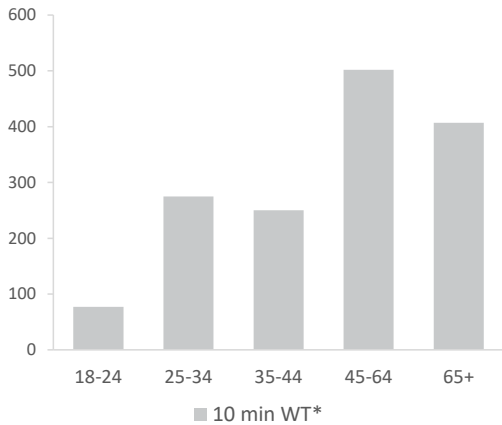

■ Over GB Average
■ Around GB Average
■ Under GB Average

*WT= Walktime, **DT= Drivetime

	Catchment Size (Counts)			Index vs GB Average			
	10 min WT*	20 min WT*	20 min DT**	10 min WT*	20 min WT*	20 min DT**	
Population	1,793	3,605	39,052	34	25	10	
<small>Population & Adults 18+ index is based on all pubs</small>							
Adults 18+	1,511	3,062	32,643	35	17	11	
Competition Pubs	22	24	110	147	75	30	
Adults 18+ per Competition Pub	69	128	297	8	15	36	
% Adults Likely to Drink	84.3%	85.1%	84.2%	102	103	102	
Affluence	Low	29.3%	16.8%	18.0%	114	65	70
	Medium	23.4%	18.7%	32.7%	59	47	83
	High	45.2%	61.9%	46.7%	135	184	139
<small>*Affluence does not include Not Private Households</small>							
Age Profile	18-24	77	192	2,508	53	66	79
	25-34	275	390	3,860	115	81	74
	35-44	250	410	4,319	108	88	86
	45-64	502	1,087	11,458	110	118	115
	65+	407	983	10,498	119	143	141

	Catchment Size (Counts)			Index vs GB Average			
	10 min WT*	20 min WT*	20 min DT**	10 min WT*	20 min WT*	20 min DT**	
Gender	Male	881 (49%)	1,802 (50%)	19,289 (49%)	99	101	100
	Female	912 (51%)	1,803 (50%)	19,763 (51%)	101	99	100
Economic Status (16-74)	Employed: Full-time	552 (42%)	958 (37%)	11,252 (40%)	101	89	97
	Employed: Part-time	192 (15%)	352 (14%)	4,044 (14%)	113	104	111
	Self employed	259 (20%)	522 (20%)	4,272 (15%)	207	210	160
	Unemployed	11 (1%)	15 (1%)	260 (1%)	35	24	39
	Retired	190 (15%)	509 (20%)	5,231 (19%)	105	142	135
	Other	106 (8%)	243 (9%)	2,962 (11%)	41	47	54
Total Worker Count	430	901	18,713				