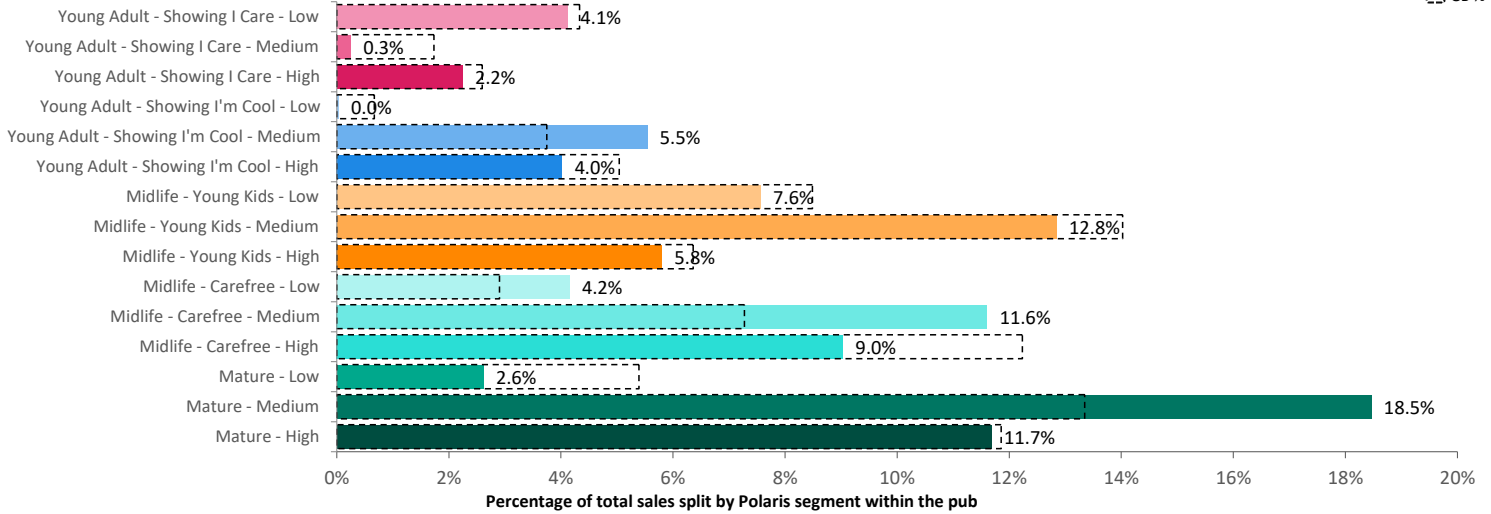

*WT= Walktime, **DT= Drivetime

Polaris Plus Segment	Population Count			Index vs GB average		
	10 min WT*	20 min WT*	20 min DT**	10 min WT*	20 min WT*	20 min DT**
Young Adult - Showing I Care						
Low	0	32	79	0	25	6
Medium	0	0	0	0	0	0
High	90	90	1,200	177	87	109
Young Adult - Showing I'm Cool						
Low	0	0	0	0	0	0
Medium	87	87	1,058	156	77	88
High	91	91	750	135	66	51
Midlife - Young Kids						
Low	99	99	1,303	59	29	36
Medium	88	88	3,315	39	19	68
High	14	14	461	17	8	26
Midlife - Carefree						
Low	25	25	650	49	24	59
Medium	24	24	1,336	24	12	61
High	222	552	3,997	135	165	112
Mature						
Low	318	358	3,828	355	197	198
Medium	154	373	4,965	81	96	120
High	266	1,147	8,835	188	399	289
Not Private Households	33	82	866	152	186	184

GB %

Average Transaction Values (£) by Polaris

Spend by Month

Old John Peel Inn Bowness
Star Pubs

Time of Day/Day of Week

Time of day and day of week busyness from within a 60m radius of the pub calculated using GPS data