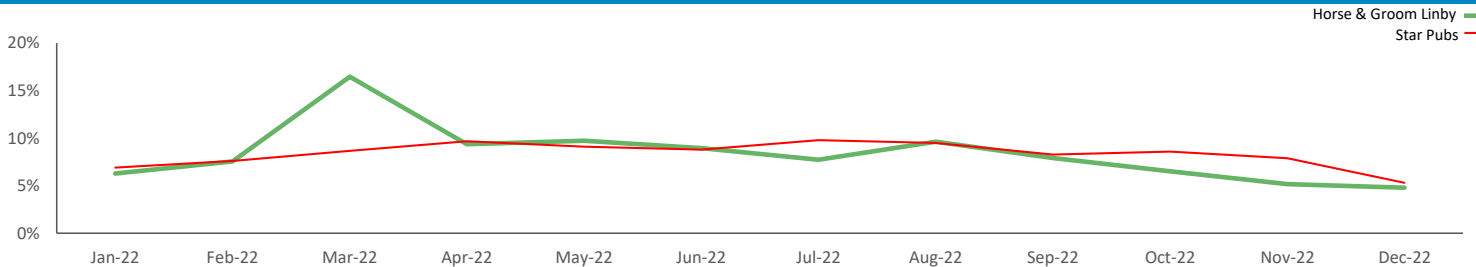

399,162

Pub Sites

Spend by Polaris

GB %

Average Transaction Values (£) by Polaris

Spend by Month

Time of Day/Day of Week

Time of day and day of week busyness from within a 60m radius of the pub calculated using GPS data

Index by Month

Seasonality of footfall from within 60m of the pub. Over 100 index indicates it is busier than average

Distance from Home

Illustrates how far those seen within 60m of the pub have travelled from their home location to get there