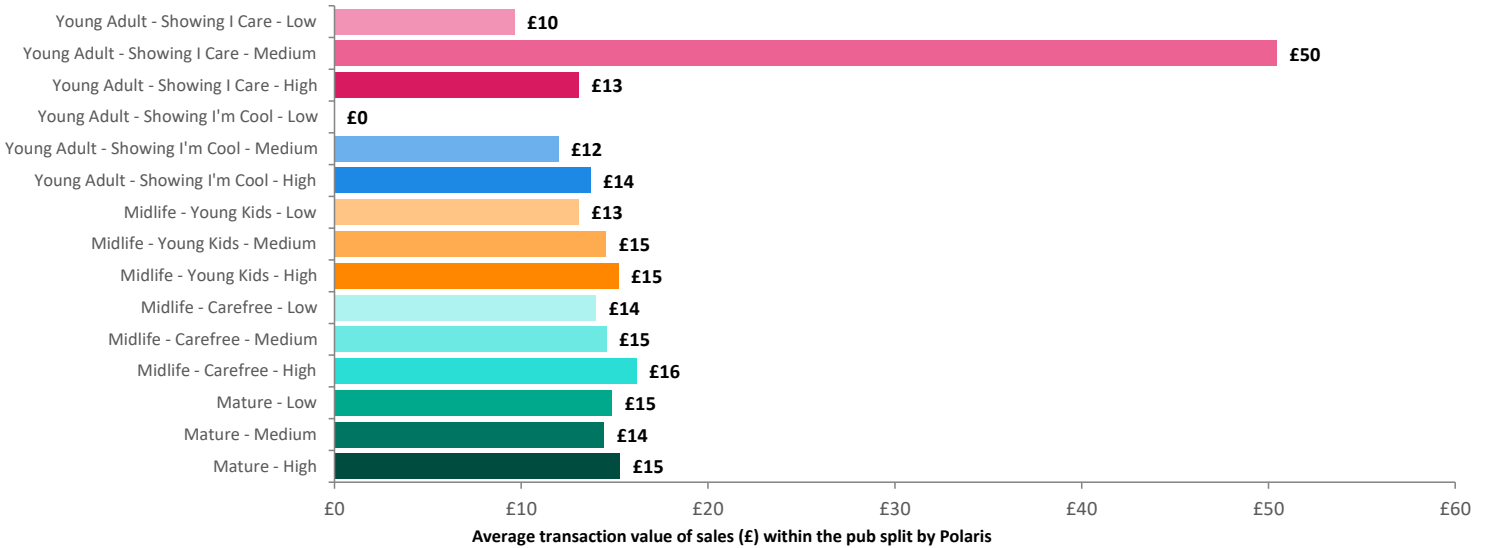

399,162

Pub Sites

Spend by Polaris

GB %

Average Transaction Values (£) by Polaris

Spend by Month

Time of Day/Day of Week

Time of day and day of week busyness from within a 60m radius of the pub calculated using GPS data

Index by Month

Seasonality of footfall from within 60m of the pub. Over 100 index indicates it is busier than average

Distance from Home

Illustrates how far those seen within 60m of the pub have travelled from their home location to get there