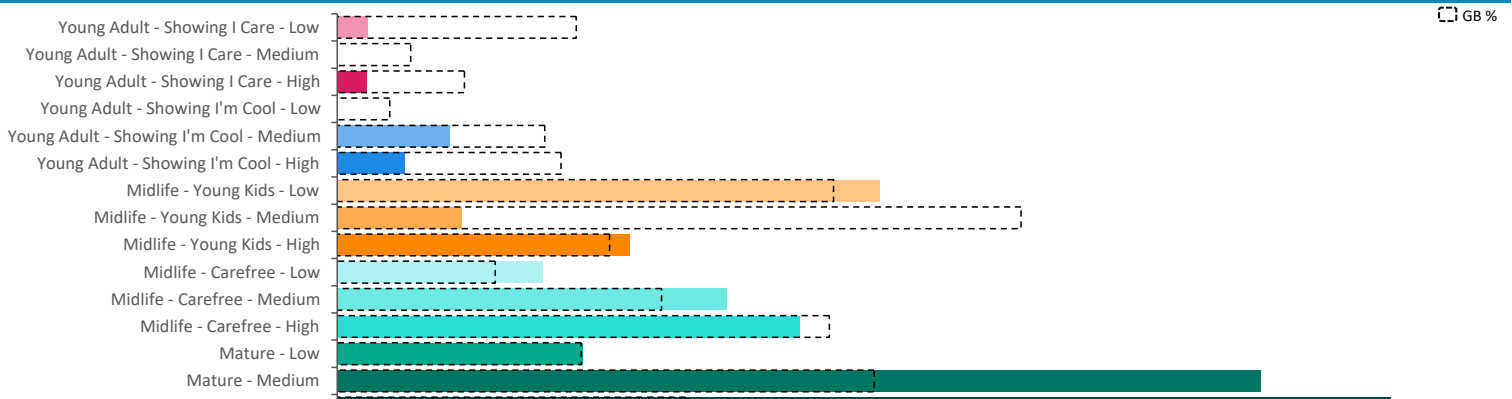

Polaris Plus Profile