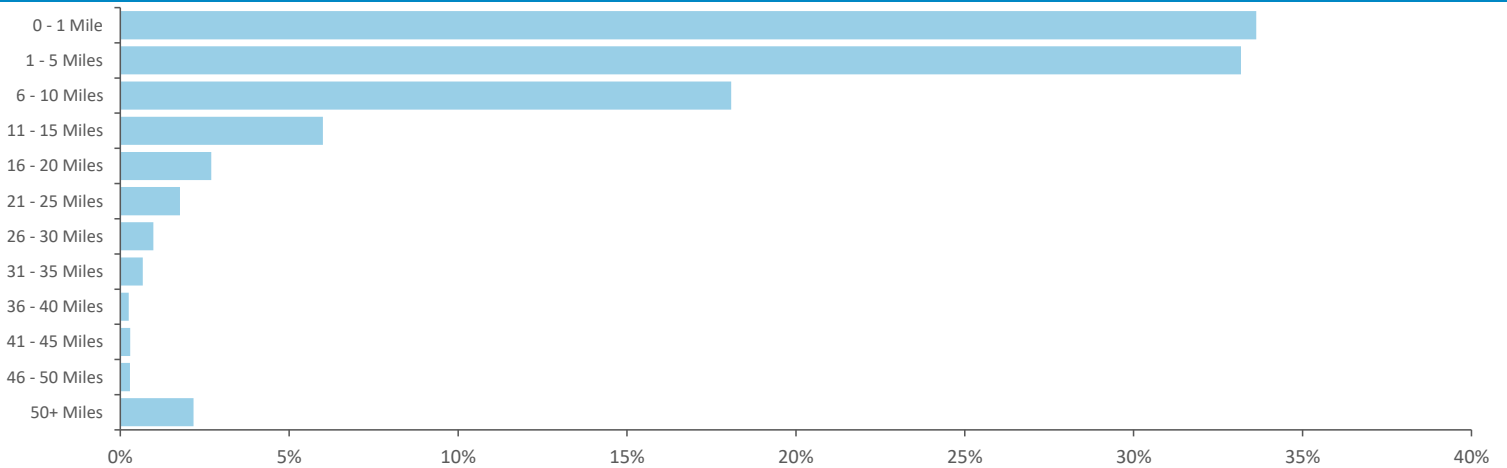

399,162

Pub Sites

Spend by Polaris

GB %

Average Transaction Values (£) by Polaris

Spend by Month

Time of Day/Day of Week

Time of day and day of week busyness from within a 60m radius of the pub calculated using GPS data

Index by Month

Seasonality of footfall from within 60m of the pub. Over 100 index indicates it is busier than average

Distance from Home

Illustrates how far those seen within 60m of the pub have travelled from their home location to get there