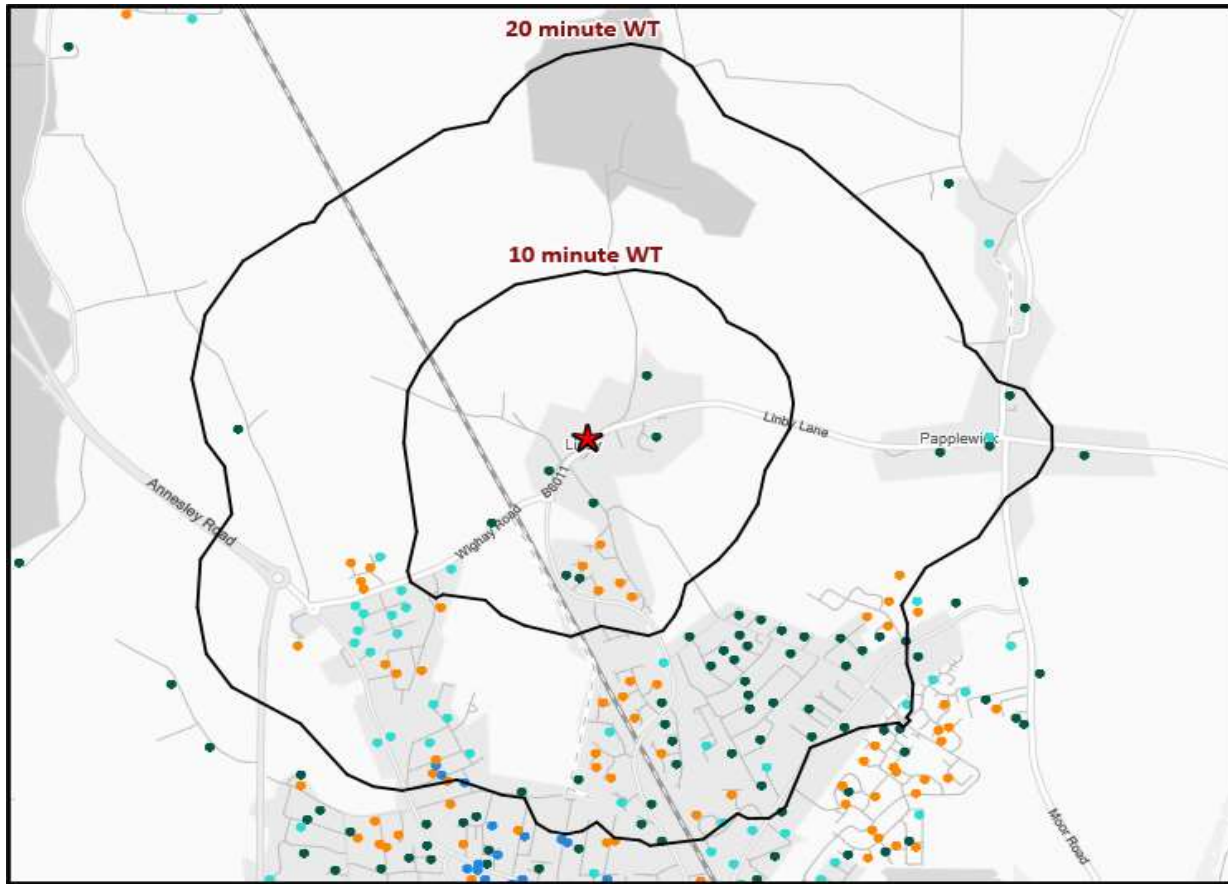

Polaris Profile by Catchment

*WT= Walktime, **DT= Drivetime

Polaris Segment	Population Count			Index vs GB average		
	10 min WT*	20 min WT*	20 min DT**	10 min WT*	20 min WT*	20 min DT**
Young Adult - Showing I Care	0	0	14,703	0	0	41
Young Adult - Showing I'm Cool	0	134	34,474	0	33	94
Midlife - Young Kids	265	1,280	129,124	153	92	103
Midlife - Carefree	32	1,128	91,660	28	121	109
Mature	256	1,907	124,190	165	153	111
Not Private Households	0	0	5,011	0	0	87
Total	553	4,449	399,162