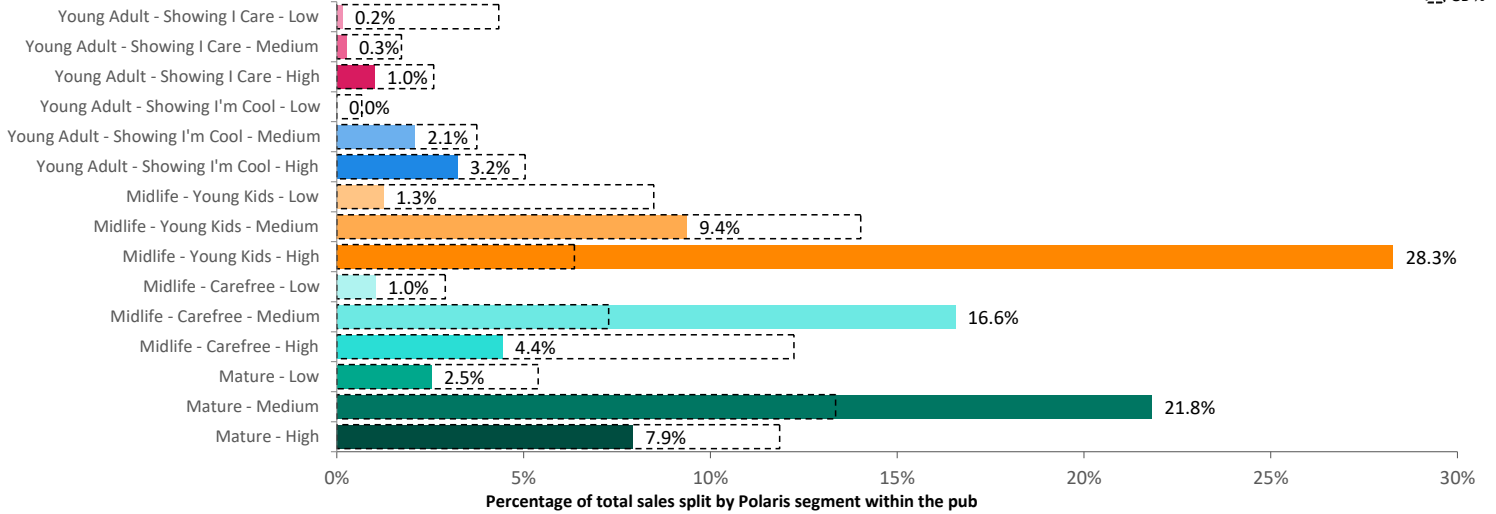

399,162

Pub Sites

Spend by Polaris

GB %

Average Transaction Values (£) by Polaris

Spend by Month

Time of Day/Day of Week

Time of day and day of week busyness from within a 60m radius of the pub calculated using GPS data