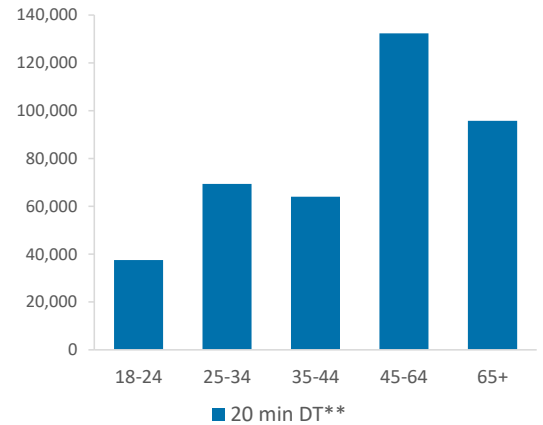

- Over GB Average
- Around GB Average
- Under GB Average

*WT= Walktime, **DT= Drivetime

	Catchment Size (Counts)			Index vs GB Average		
	10 min WT*	20 min WT*	20 min DT**	10 min WT*	20 min WT*	20 min DT**
Population	679	5,477	509,548	13	38	134
Adults 18+	553	4,449	399,162	13	25	134
Competition Pubs	1	4	412	7	13	114
Adults 18+ per Competition Pub	553	1,112	969	67	135	117
% Adults Likely to Drink	85.7%	84.3%	82.2%	104	102	100

Population & Adults 18+ index is based on all pubs

Affluence	Low	0.0%	1.6%	22.9%	0	6	89
	Medium	33.6%	74.2%	56.4%	85	188	143
	High	66.4%	24.2%	19.4%	198	72	58

*Affluence does not include Not Private Households

Age Profile	18-24	27	344	37,592	49	77	91
	25-34	84	657	69,397	93	90	102
	35-44	71	658	64,058	81	93	98
	45-64	196	1,505	132,379	113	108	102
	65+	175	1,285	95,736	135	123	98

	Catchment Size (Counts)			Index vs GB Average			
	10 min WT*	20 min WT*	20 min DT**	10 min WT*	20 min WT*	20 min DT**	
Gender							
	Male	321 (47%)	2,692 (49%)	250,896 (49%)	96	99	100
	Female	358 (53%)	2,785 (51%)	258,652 (51%)	104	101	100
Economic Status (16-74)							
	Employed: Full-time	242 (52%)	1,740 (45%)	150,288 (41%)	125	108	99
	Employed: Part-time	57 (12%)	572 (15%)	51,786 (14%)	94	113	109
	Self employed	59 (13%)	339 (9%)	28,405 (8%)	133	91	81
	Unemployed	5 (1%)	70 (2%)	10,337 (3%)	45	76	119
	Retired	58 (12%)	690 (18%)	55,935 (15%)	91	129	111
	Other	44 (9%)	474 (12%)	69,123 (19%)	48	62	96
Total Worker Count		125	1,149	228,856			