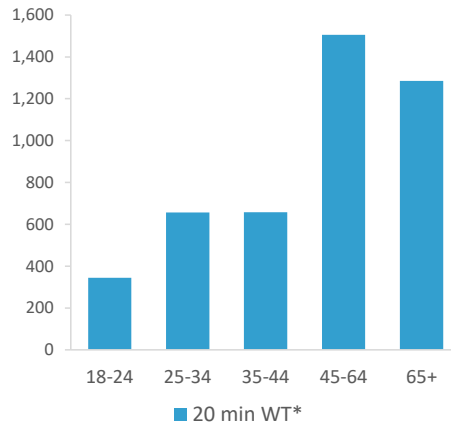

- Over GB Average
- Around GB Average
- Under GB Average

*WT= Walktime, **DT= Drivetime

	Catchment Size (Counts)			Index vs GB Average		
	10 min WT*	20 min WT*	20 min DT**	10 min WT*	20 min WT*	20 min DT**
Population	679	5,477	509,548	13	38	134
Adults 18+	553	4,449	399,162	13	25	134
Competition Pubs	1	4	412	7	13	114
Adults 18+ per Competition Pub	553	1,112	969	67	135	117
% Adults Likely to Drink	85.7%	84.3%	82.2%	104	102	100

Population & Adults 18+ index is based on all pubs

Affluence	Low	0.0%	1.6%	22.9%	0	6	89
	Medium	33.6%	74.2%	56.4%	85	188	143
	High	66.4%	24.2%	19.4%	198	72	58

*Affluence does not include Not Private Households

Age Profile	18-24	27	344	37,592	49	77	91
	25-34	84	657	69,397	93	90	102
	35-44	71	658	64,058	81	93	98
	45-64	196	1,505	132,379	113	108	102
	65+	175	1,285	95,736	135	123	98

	Catchment Size (Counts)			Index vs GB Average			
	10 min WT*	20 min WT*	20 min DT**	10 min WT*	20 min WT*	20 min DT**	
Gender							
	Male	321 (47%)	2,692 (49%)	250,896 (49%)	96	99	100
	Female	358 (53%)	2,785 (51%)	258,652 (51%)	104	101	100
Economic Status (16-74)							
	Employed: Full-time	242 (52%)	1,740 (45%)	150,288 (41%)	125	108	99
	Employed: Part-time	57 (12%)	572 (15%)	51,786 (14%)	94	113	109
	Self employed	59 (13%)	339 (9%)	28,405 (8%)	133	91	81
	Unemployed	5 (1%)	70 (2%)	10,337 (3%)	45	76	119
	Retired	58 (12%)	690 (18%)	55,935 (15%)	91	129	111
	Other	44 (9%)	474 (12%)	69,123 (19%)	48	62	96
Total Worker Count		125	1,149	228,856			