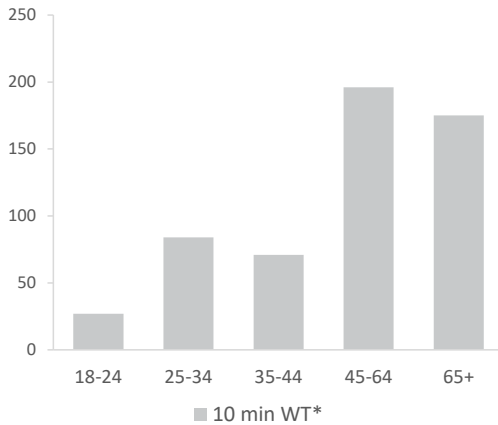

- Over GB Average
- Around GB Average
- Under GB Average

*WT= Walktime, **DT= Drivetime

	Catchment Size (Counts)			Index vs GB Average		
	10 min WT*	20 min WT*	20 min DT**	10 min WT*	20 min WT*	20 min DT**
Population	679	5,477	509,548	13	38	134
Adults 18+	553	4,449	399,162	13	25	134
Competition Pubs	1	4	412	7	13	114
Adults 18+ per Competition Pub	553	1,112	969	67	135	117
% Adults Likely to Drink	85.7%	84.3%	82.2%	104	102	100

Population & Adults 18+ index is based on all pubs

Affluence	Low	0.0%	1.6%	22.9%	0	6	89
	Medium	33.6%	74.2%	56.4%	85	188	143
	High	66.4%	24.2%	19.4%	198	72	58

*Affluence does not include Not Private Households

Age Profile	18-24	27	344	37,592	49	77	91
	25-34	84	657	69,397	93	90	102
	35-44	71	658	64,058	81	93	98
	45-64	196	1,505	132,379	113	108	102
	65+	175	1,285	95,736	135	123	98

	Catchment Size (Counts)			Index vs GB Average			
	10 min WT*	20 min WT*	20 min DT**	10 min WT*	20 min WT*	20 min DT**	
Gender							
	Male	321 (47%)	2,692 (49%)	250,896 (49%)	96	99	100
	Female	358 (53%)	2,785 (51%)	258,652 (51%)	104	101	100
Economic Status (16-74)							
	Employed: Full-time	242 (52%)	1,740 (45%)	150,288 (41%)	125	108	99
	Employed: Part-time	57 (12%)	572 (15%)	51,786 (14%)	94	113	109
	Self employed	59 (13%)	339 (9%)	28,405 (8%)	133	91	81
	Unemployed	5 (1%)	70 (2%)	10,337 (3%)	45	76	119
	Retired	58 (12%)	690 (18%)	55,935 (15%)	91	129	111
	Other	44 (9%)	474 (12%)	69,123 (19%)	48	62	96
Total Worker Count		125	1,149	228,856			