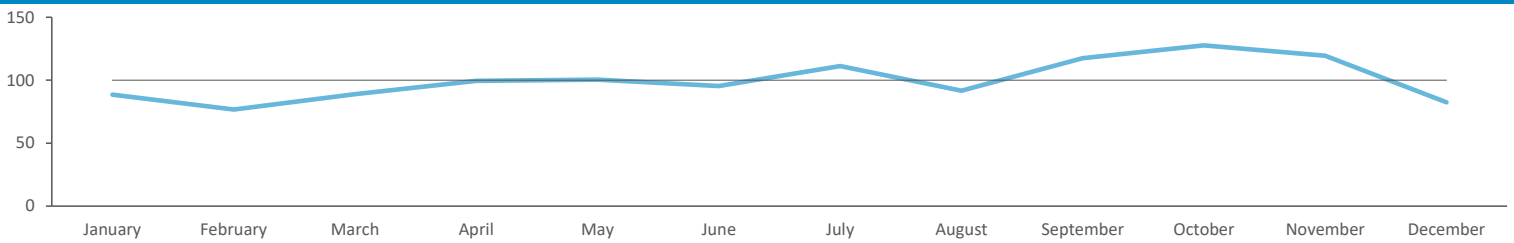

399,162

Pub Sites

Spend by Polaris

GB %

Average Transaction Values (£) by Polaris

Spend by Month

Time of Day/Day of Week

Time of day and day of week busyness from within a 60m radius of the pub calculated using GPS data

Index by Month

Seasonality of footfall from within 60m of the pub. Over 100 index indicates it is busier than average

Distance from Home

Illustrates how far those seen within 60m of the pub have travelled from their home location to get there