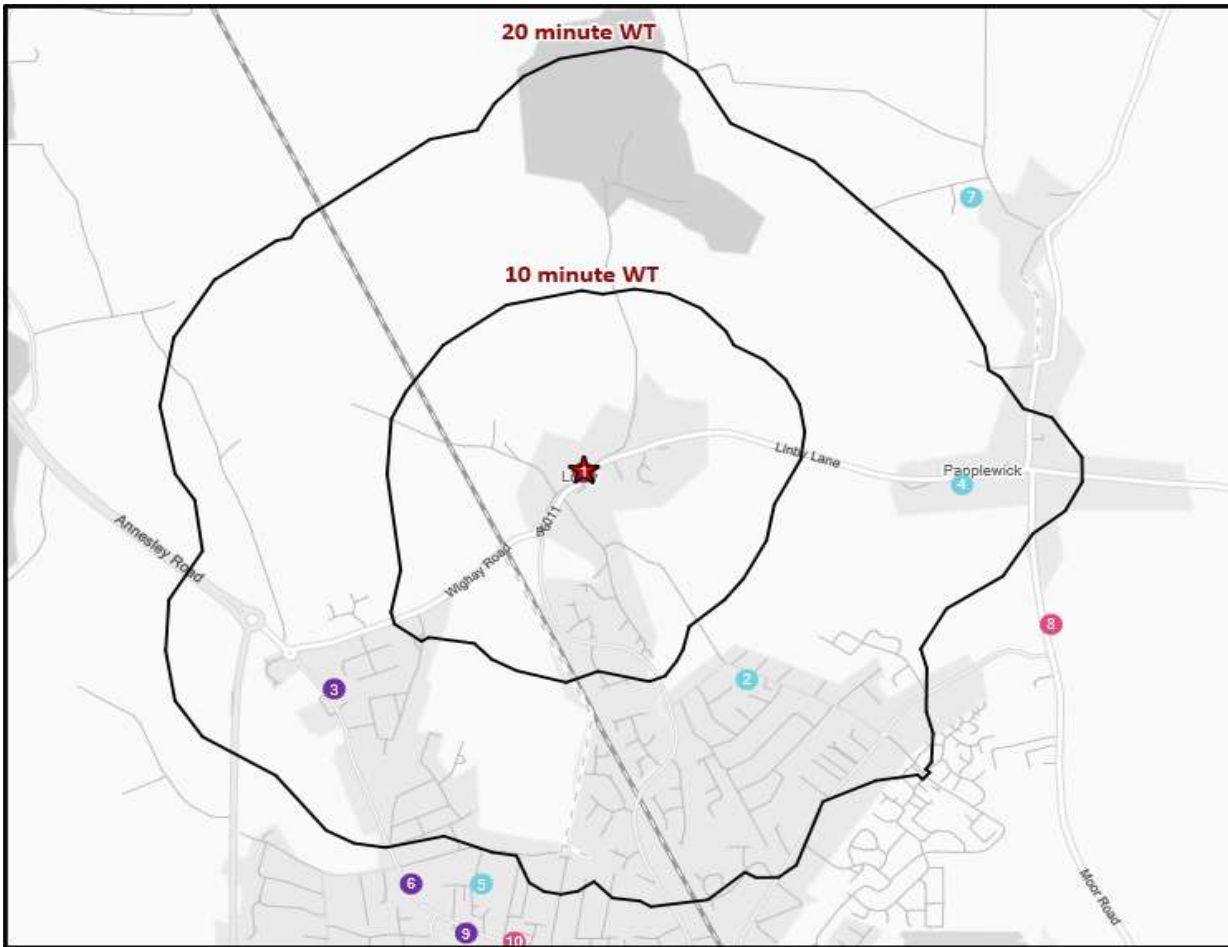

★ Pub Sites
N Catchment

CGA Licensed Premises

- ABOS
- Casual Dining
- Circuit Bar
- Clubland
- Community Pub
- Craft Led
- Family Pub Dining
- GPGF
- High Street Pub
- Hotel
- Large Venue
- Night Club
- Premium Local
- Restaurants
- Sports Clubs

Nearest 20 Pubs

Ref.	Name	Postcode	Operator	Segment	Distance (miles)
1	Horse & Groom	NG15 8AE	Star Pubs & Bars	Premium Local	0.0
2	Hucknall Cricket Club	NG15 8BS	Independent Free	Clubland	0.5
3	Bella Mia	NG15 8AY	*Other Small Retail Groups	Restaurants	0.7
4	Papplewick Village Hall	NG15 8FB	Independent Free	Clubland	0.7
5	George Street Working Mens Club	NG15 7DN	Independent Free	Clubland	0.9
6	Moda Italian Restaurant	NG15 7DE	Independent Free	Restaurants	0.9
7	Papplewick & Linby Cricket Club	NG15 8EY	Independent Free	Clubland	0.9
8	Griffins Head	NG15 8EN	Punch Pub Company	Family Pub Dining	0.9
9	Mughal Indian	NG15 7DR	Independent Free	Restaurants	1.0
10	Havana Blue	NG15 7AB	Independent Free	High Street Pub	1.0
10	Damo's	NG15 7AB	Independent Free	Family Pub Dining	1.0
12	John Godber Centre	NG15 7FQ	Independent Free	Clubland	1.0
13	Byron's Rest	NG15 7AS	Independent Free	High Street Pub	1.1
14	Pilgrims Oak	NG15 7AX	Wetherspoons GB	Circuit Bar	1.1
14	Red Lion	NG15 7AX	Greene King	Family Pub Dining	1.1
16	H2O Lounge	NG15 7AW	Independent Free	Circuit Bar	1.1
16	Bibiana Lounge	NG15 7AW	Independent Free	Restaurants	1.1
16	Half Moon	NG15 7AW	Independent Free	High Street Pub	1.1
16	Boatswain	NG15 7AW	Independent Free	Circuit Bar	1.1
20	Hucknall Liberal Club	NG15 7AA	Independent Free	Clubland	1.1