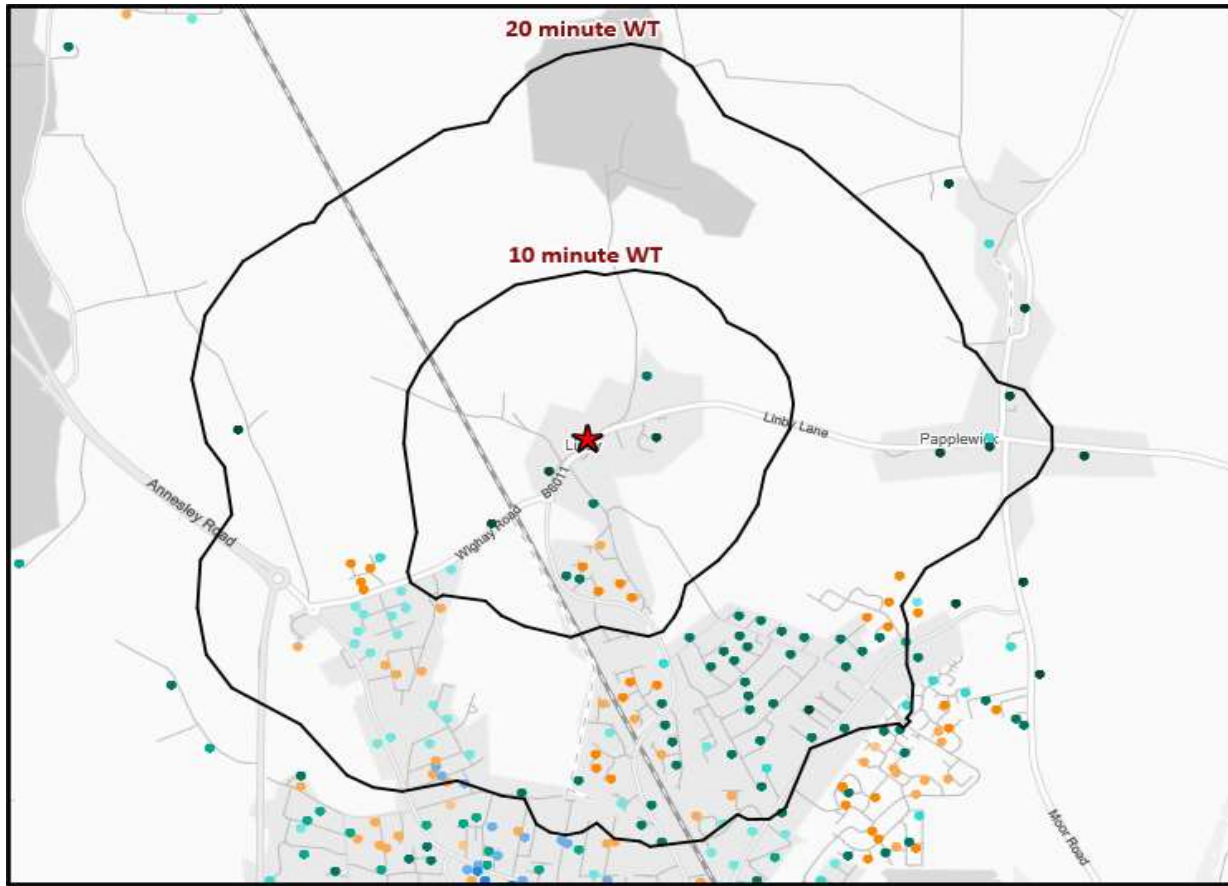

Age Profile	18-24	27	344	37,592	49	77	91
	25-34	84	657	69,397	93	90	102
	35-44	71	658	64,058	81	93	98
	45-64	196	1,505	132,379	113	108	102
	65+	175	1,285	95,736	135	123	98

	Catchment Size (Counts)			Index vs GB Average			
	10 min WT*	20 min WT*	20 min DT**	10 min WT*	20 min WT*	20 min DT**	
Gender							
	Male	321 (47%)	2,692 (49%)	250,896 (49%)	96	99	100
	Female	358 (53%)	2,785 (51%)	258,652 (51%)	104	101	100
Economic Status (16-74)							
	Employed: Full-time	242 (52%)	1,740 (45%)	150,288 (41%)	125	108	99
	Employed: Part-time	57 (12%)	572 (15%)	51,786 (14%)	94	113	109
	Self employed	59 (13%)	339 (9%)	28,405 (8%)	133	91	81
	Unemployed	5 (1%)	70 (2%)	10,337 (3%)	45	76	119
	Retired	58 (12%)	690 (18%)	55,935 (15%)	91	129	111
	Other	44 (9%)	474 (12%)	69,123 (19%)	48	62	96
Total Worker Count		125	1,149	228,856			

See the Glossary page for further information on the above variables

Polaris Profile by Catchment

*WT= Walktime, **DT= Drivetime

Polaris Segment	Population Count			Index vs GB average		
	10 min WT*	20 min WT*	20 min DT**	10 min WT*	20 min WT*	20 min DT**
Young Adult - Showing I Care	0	0	14,703	0	0	41
Young Adult - Showing I'm Cool	0	134	34,474	0	33	94
Midlife - Young Kids	265	1,280	129,124	153	92	103
Midlife - Carefree	32	1,128	91,660	28	121	109
Mature	256	1,907	124,190	165	153	111
Not Private Households	0	0	5,011	0	0	87
Total	553	4,449	399,162			

Polaris Summary - Horse & Groom Linby

© 2023 CACI Limited and all other applicable third party notices (Acorn) can be found at www.caci.co.uk/copyrightnotices.pdf
Data Source © 2020 TomTom

★ Pub Sites

- Pub Sites
- Catchment
- Polaris Plus Segments**
- Young Adult - Showing I Care
 - Low
 - Medium
 - High
- Young Adult - Showing I'm Cool
 - Low
 - Medium
 - High
- Midlife - Young Kids
 - Low
 - Medium
 - High
- Midlife - Carefree
 - Low
 - Medium
 - High
- Mature
 - Low
 - Medium
 - High