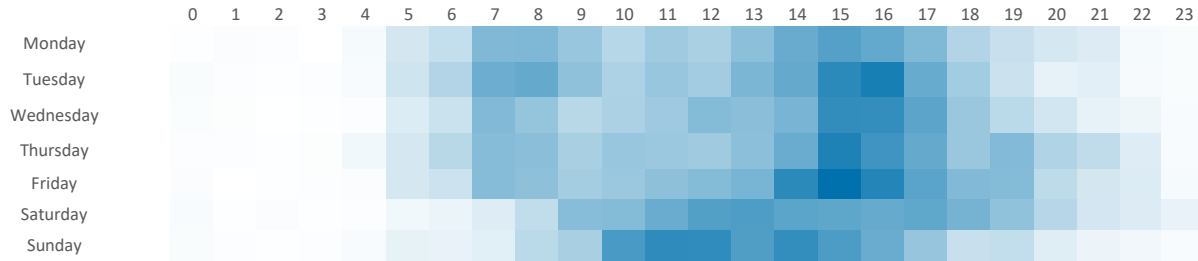

399,162

Pub Sites

Spend by Polaris

GB %

Average Transaction Values (£) by Polaris

Spend by Month

Time of Day/Day of Week

Time of day and day of week busyness from within a 60m radius of the pub calculated using GPS data

Index by Month

Seasonality of footfall from within 60m of the pub. Over 100 index indicates it is busier than average

Distance from Home

Illustrates how far those seen within 60m of the pub have travelled from their home location to get there