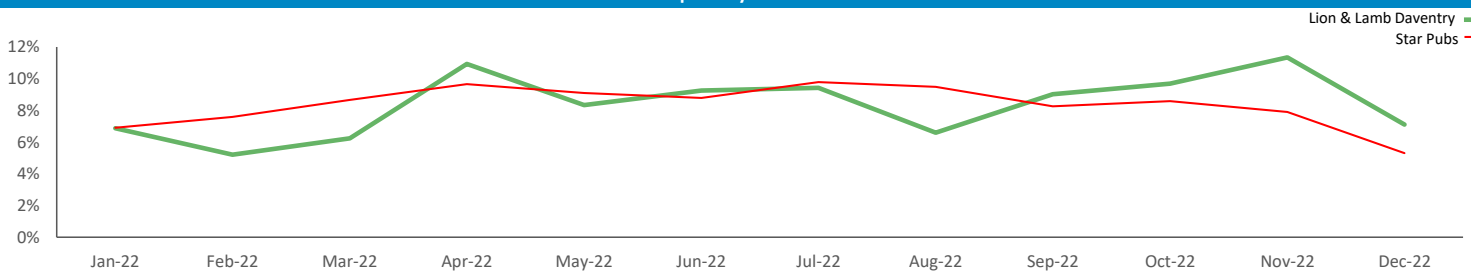

## Time of Day/Day of Week

Time of day and day of week busyness from within a 60m radius of the pub calculated using GPS data

## Index by Month

Seasonality of footfall from within 60m of the pub. Over 100 index indicates it is busier than average