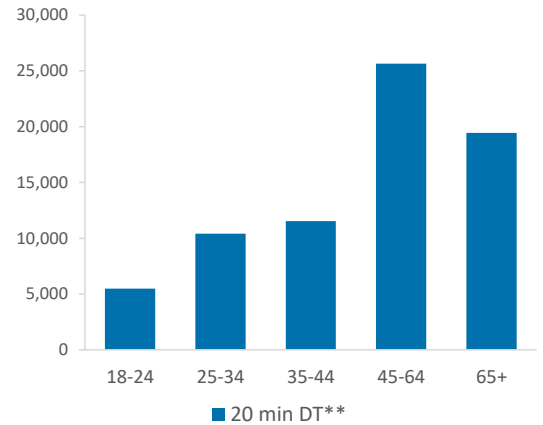

	Over GB Average
	Around GB Average
	Under GB Average

\*WT= Walktime, \*\*DT= Drivetime

	Catchment Size (Counts)			Index vs GB Average		
	10 min WT*	20 min WT*	20 min DT**	10 min WT*	20 min WT*	20 min DT**
Population	2,547	17,960	93,085	48	123	25
Adults 18+	2,142	14,080	72,508	49	79	24
Competition Pubs	12	17	113	80	53	31
Adults 18+ per Competition Pub	179	828	642	22	100	78
% Adults Likely to Drink	81.6%	81.6%	83.8%	99	99	102

Population & Adults 18+ index is based on all pubs

Affluence	Low	44.6%	32.2%	12.7%	174	126	49
	Medium	48.6%	51.7%	35.7%	123	131	91
	High	3.1%	15.1%	50.3%	9	45	150

\*Affluence does not include Not Private Households

Age Profile	18-24	206	1,163	5,483	100	80	73
	25-34	352	2,321	10,404	104	97	84
	35-44	289	2,281	11,533	88	99	96
	45-64	631	4,613	25,646	97	100	108
	65+	664	3,702	19,442	136	108	109

	Catchment Size (Counts)			Index vs GB Average			
	10 min WT*	20 min WT*	20 min DT**	10 min WT*	20 min WT*	20 min DT**	
Gender	Male	1,358 (53%)	8,933 (50%)	45,834 (49%)	108	101	100
	Female	1,189 (47%)	9,027 (50%)	47,251 (51%)	92	99	100
Economic Status (16-74)	Employed: Full-time	812 (45%)	5,798 (46%)	30,270 (46%)	109	110	111
	Employed: Part-time	205 (11%)	1,684 (13%)	8,616 (13%)	88	102	101
	Self employed	143 (8%)	805 (6%)	6,661 (10%)	83	66	107
	Unemployed	56 (3%)	328 (3%)	1,056 (2%)	131	109	68
	Retired	304 (17%)	2,069 (16%)	9,982 (15%)	123	118	111
	Other	278 (15%)	2,026 (16%)	8,834 (14%)	78	81	68
Total Worker Count		2,714	8,021	43,935			