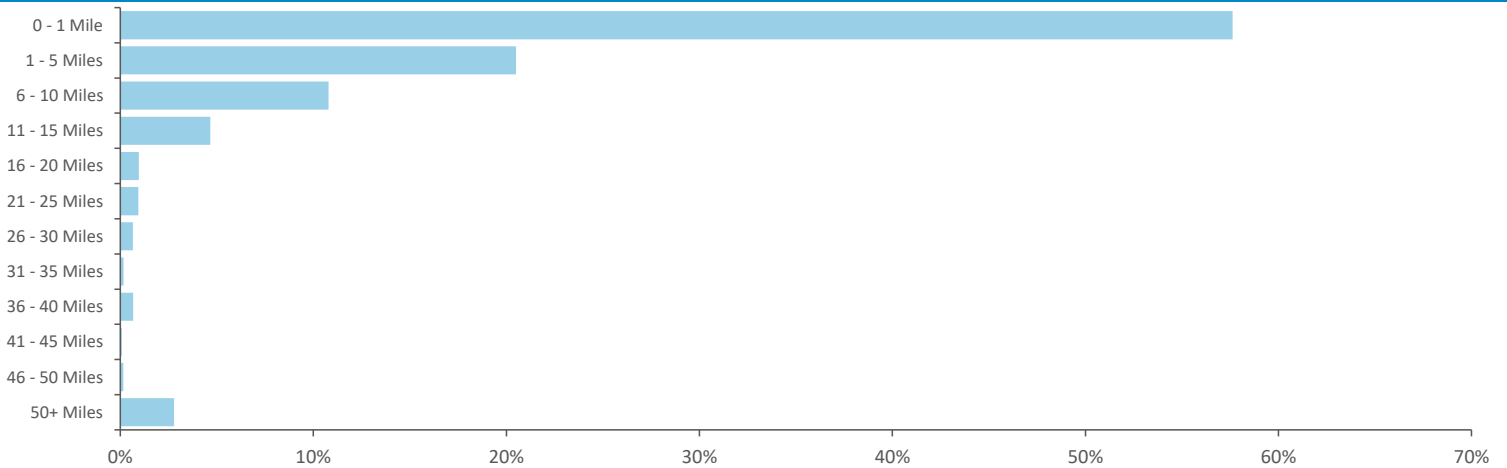

Distance from Home

Illustrates how far those seen within 60m of the pub have travelled from their home location to get there