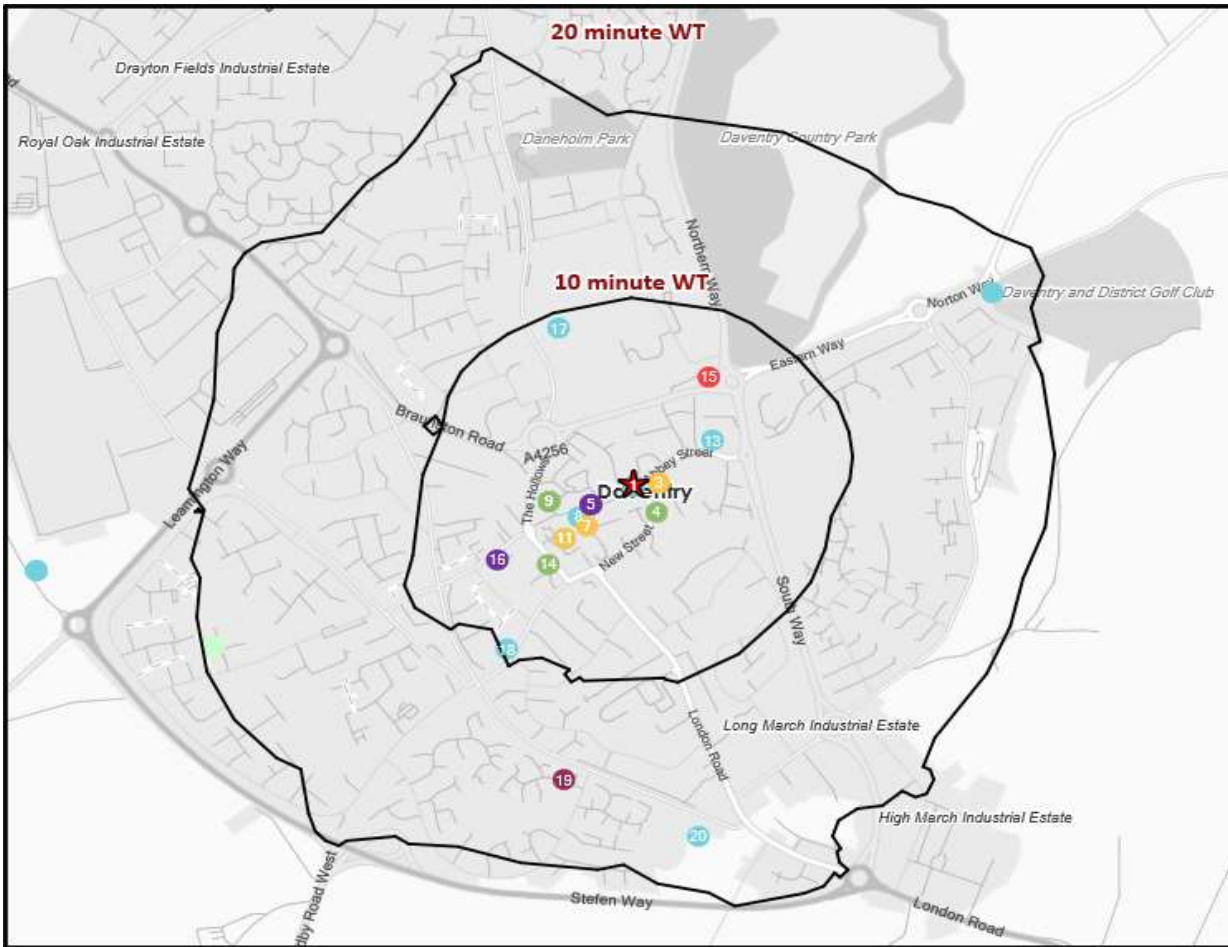

## Distance from Home

Illustrates how far those seen within 60m of the pub have travelled from their home location to get there

## Time of Day/Day of Week

**Polaris profile of people passing within 60m of the pub, these represent the potential customers walking past the door**

- Pub Sites
- Catchment
- CGA Licensed Premises**
- ABOS
- Casual Dining
- Circuit Bar
- Clubland
- Community Pub
- Craft Led
- Family Pub Dining
- GPGF
- High Street Pub
- Hotel
- Large Venue
- Night Club
- Premium Local
- Restaurants
- Sports Clubs

Nearest 20 Pubs

Ref.	Name	Postcode	Operator	Segment	Distance (miles)
1	Lion	NN11 4HT	Star Pubs & Bars	Circuit Bar	0.0
1	Daventry Masonic Club	NN11 4HT	Independent Free	Clubland	0.0
3	Plume Of Feathers	NN11 4BH	Stonegate Pub Company	High Street Pub	0.0
4	Chasers	NN11 4BT	Independent Free	Circuit Bar	0.1
5	Water Margin	NN11 4HU	Independent Free	Restaurants	0.1
5	Abduls	NN11 4HU	Independent Free	Restaurants	0.1
7	Mojo	NN11 4RH	Independent Free	High Street Pub	0.1
8	Daventry Conservative Club	NN11 4BQ	Independent Free	Clubland	0.1
9	Saracens Head	NN11 4GG	Wetherspoons GB	Circuit Bar	0.2
9	Dun Cow	NN11 4GG	Punch Pub Company	Circuit Bar	0.2
11	Slim Jims Snooker Club	NN11 4AB	Independent Free	Clubland	0.2
11	Early Doors Micropub	NN11 4AB	Independent Free	High Street Pub	0.2
13	Daventry Working Mens Club	NN11 4GL	Independent Free	Clubland	0.2
14	George	NN11 4AG	Punch Pub Company	Circuit Bar	0.2
15	Icon Cafe	NN11 0QB	Independent Free	Large Venue	0.3
16	New India Cottage	NN11 4AJ	Independent Free	Restaurants	0.3
17	Daventry Leisure Centre	NN11 0QE	Independent Free	Clubland	0.3
18	Evelyn Wright Social Club	NN11 4AP	Independent Free	Clubland	0.4
19	Peppermill	NN11 4TQ	Stonegate Pub Company	Premium Local	0.6
20	Daventry District Sports Club	NN11 4ST	Independent Free	Clubland	0.7