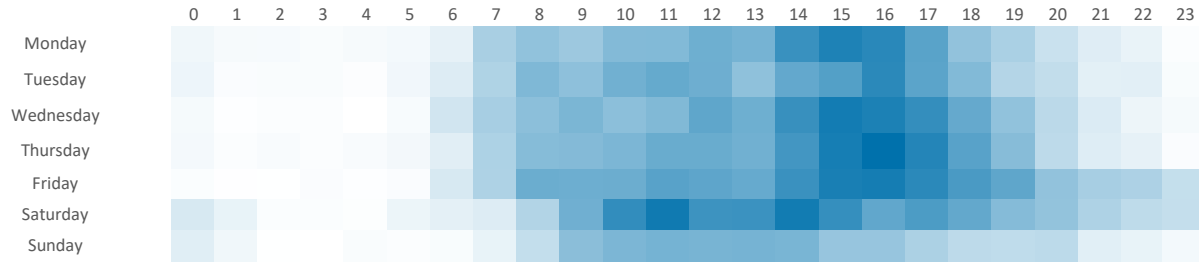

## Time of Day/Day of Week

Time of day and day of week busyness from within a 60m radius of the pub calculated using GPS data

## Index by Month

Seasonality of footfall from within 60m of the pub. Over 100 index indicates it is busier than average