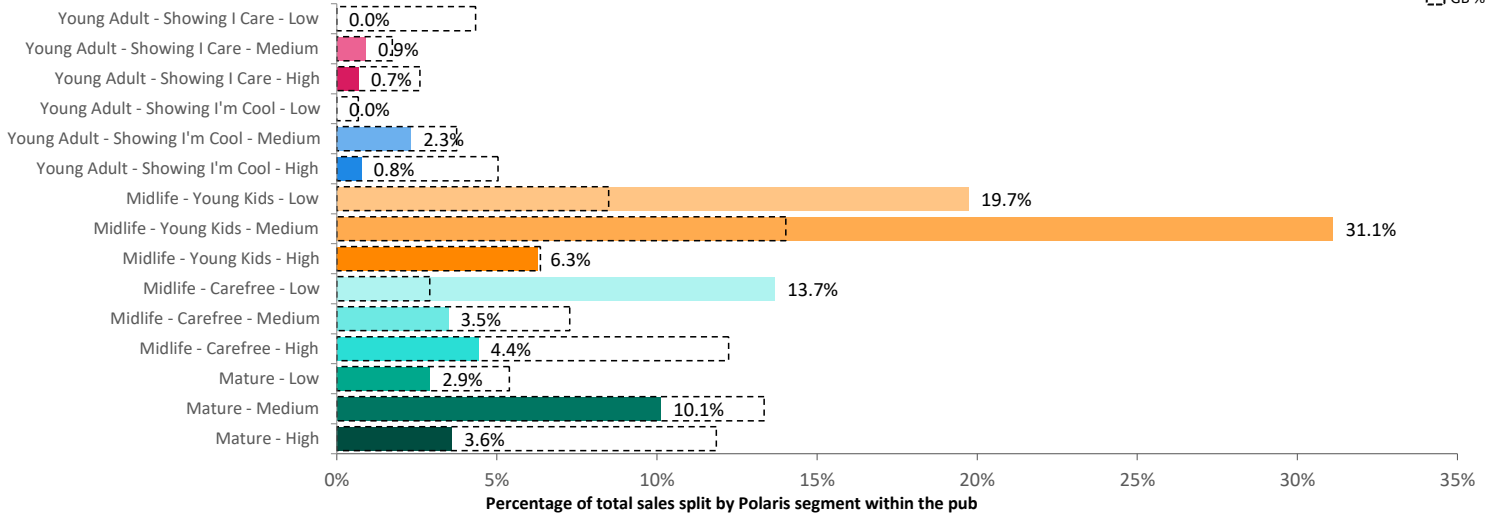

Spend by Polaris

GB %