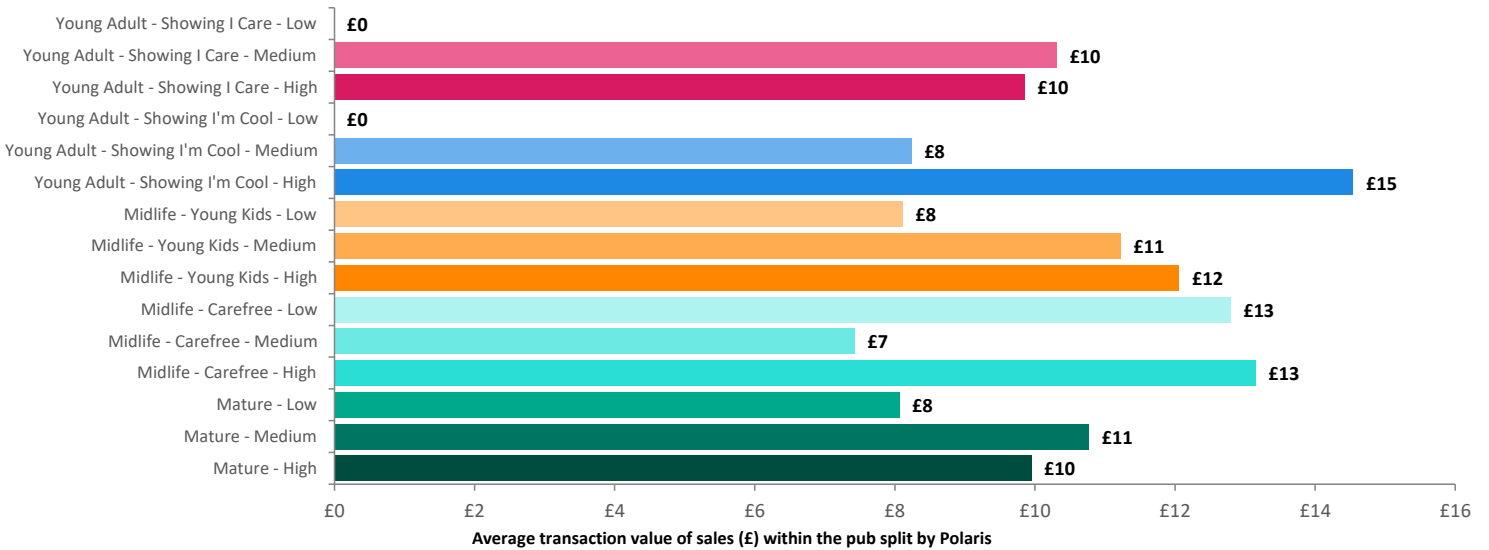

Average Transaction Values (£) by Polaris