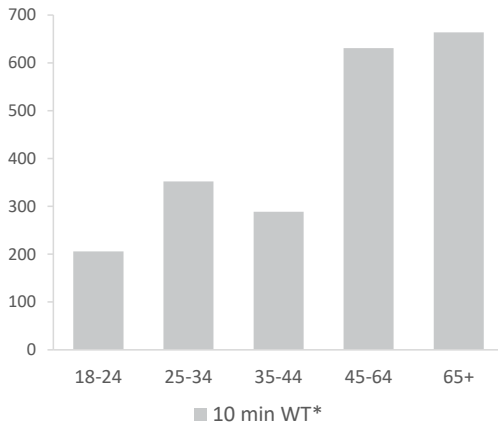

	Over GB Average
	Around GB Average
	Under GB Average

\*WT= Walktime, \*\*DT= Drivetime

	Catchment Size (Counts)			Index vs GB Average		
	10 min WT*	20 min WT*	20 min DT**	10 min WT*	20 min WT*	20 min DT**
Population	2,547	17,960	93,085	48	123	25
Adults 18+	2,142	14,080	72,508	49	79	24
Competition Pubs	12	17	113	80	53	31
Adults 18+ per Competition Pub	179	828	642	22	100	78
% Adults Likely to Drink	81.6%	81.6%	83.8%	99	99	102

Population & Adults 18+ index is based on all pubs

Affluence	Low	44.6%	32.2%	12.7%	174	126	49
	Medium	48.6%	51.7%	35.7%	123	131	91
	High	3.1%	15.1%	50.3%	9	45	150

\*Affluence does not include Not Private Households

Age Profile	18-24	206	1,163	5,483	100	80	73
	25-34	352	2,321	10,404	104	97	84
	35-44	289	2,281	11,533	88	99	96
	45-64	631	4,613	25,646	97	100	108
	65+	664	3,702	19,442	136	108	109

	Catchment Size (Counts)			Index vs GB Average			
	10 min WT*	20 min WT*	20 min DT**	10 min WT*	20 min WT*	20 min DT**	
Gender	Male	1,358 (53%)	8,933 (50%)	45,834 (49%)	108	101	100
	Female	1,189 (47%)	9,027 (50%)	47,251 (51%)	92	99	100
Economic Status (16-74)	Employed: Full-time	812 (45%)	5,798 (46%)	30,270 (46%)	109	110	111
	Employed: Part-time	205 (11%)	1,684 (13%)	8,616 (13%)	88	102	101
	Self employed	143 (8%)	805 (6%)	6,661 (10%)	83	66	107
	Unemployed	56 (3%)	328 (3%)	1,056 (2%)	131	109	68
	Retired	304 (17%)	2,069 (16%)	9,982 (15%)	123	118	111
	Other	278 (15%)	2,026 (16%)	8,834 (14%)	78	81	68
Total Worker Count		2,714	8,021	43,935			