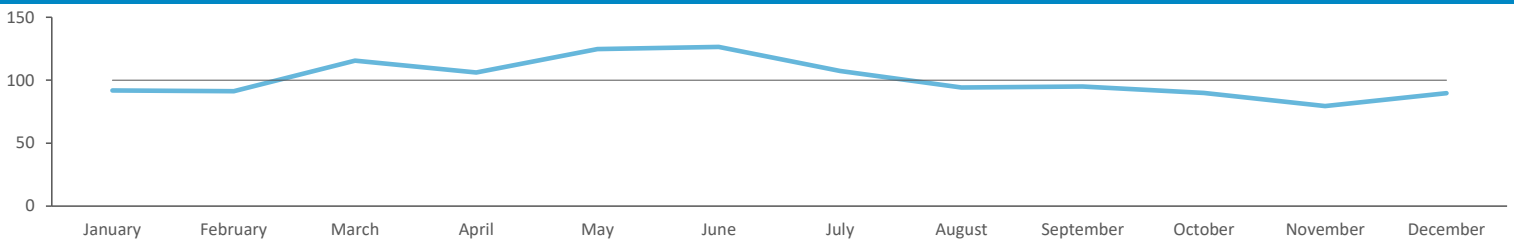

## Time of Day/Day of Week

Time of day and day of week busyness from within a 60m radius of the pub calculated using GPS data

## Index by Month

Seasonality of footfall from within 60m of the pub. Over 100 index indicates it is busier than average