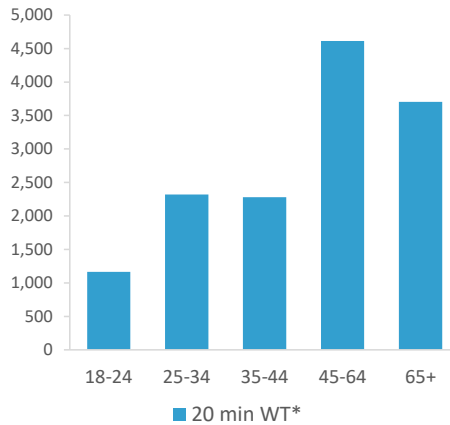

	Over GB Average
	Around GB Average
	Under GB Average

\*WT= Walktime, \*\*DT= Drivetime

	Catchment Size (Counts)			Index vs GB Average		
	10 min WT*	20 min WT*	20 min DT**	10 min WT*	20 min WT*	20 min DT**
Population	2,547	17,960	93,085	48	123	25
Adults 18+	2,142	14,080	72,508	49	79	24
Competition Pubs	12	17	113	80	53	31
Adults 18+ per Competition Pub	179	828	642	22	100	78
% Adults Likely to Drink	81.6%	81.6%	83.8%	99	99	102

Population & Adults 18+ index is based on all pubs

Affluence	Low	44.6%	32.2%	12.7%	174	126	49
	Medium	48.6%	51.7%	35.7%	123	131	91
	High	3.1%	15.1%	50.3%	9	45	150

\*Affluence does not include Not Private Households

Age Profile	18-24	206	1,163	5,483	100	80	73
	25-34	352	2,321	10,404	104	97	84
	35-44	289	2,281	11,533	88	99	96
	45-64	631	4,613	25,646	97	100	108
	65+	664	3,702	19,442	136	108	109

	Catchment Size (Counts)			Index vs GB Average			
	10 min WT*	20 min WT*	20 min DT**	10 min WT*	20 min WT*	20 min DT**	
Gender	Male	1,358 (53%)	8,933 (50%)	45,834 (49%)	108	101	100
	Female	1,189 (47%)	9,027 (50%)	47,251 (51%)	92	99	100
Economic Status (16-74)	Employed: Full-time	812 (45%)	5,798 (46%)	30,270 (46%)	109	110	111
	Employed: Part-time	205 (11%)	1,684 (13%)	8,616 (13%)	88	102	101
	Self employed	143 (8%)	805 (6%)	6,661 (10%)	83	66	107
	Unemployed	56 (3%)	328 (3%)	1,056 (2%)	131	109	68
	Retired	304 (17%)	2,069 (16%)	9,982 (15%)	123	118	111
	Other	278 (15%)	2,026 (16%)	8,834 (14%)	78	81	68
Total Worker Count		2,714	8,021	43,935			