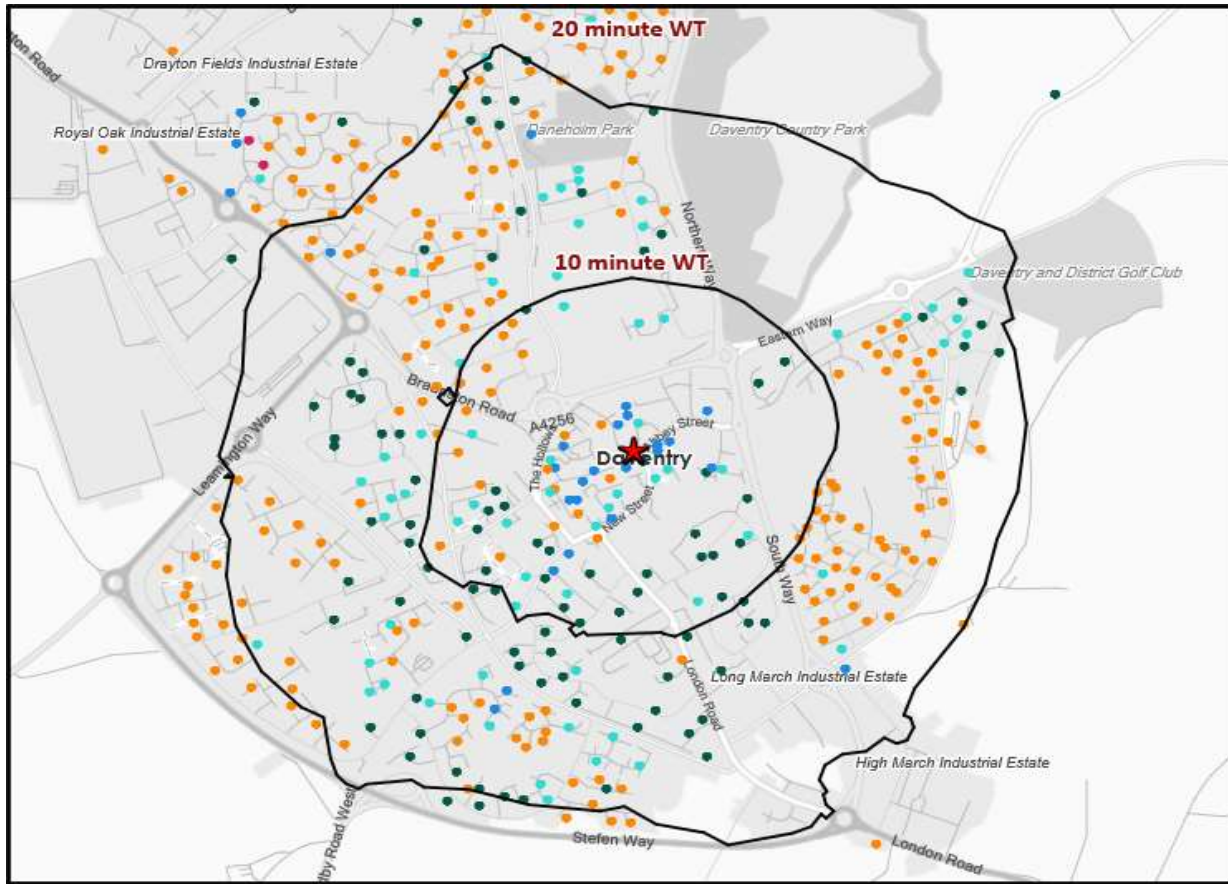

- Pub Sites
- Catchment
- **Polaris Segments**
- Young Adult - Showing I Care
- Young Adult - Showing I'm Cool
- Midlife - Young Kids
- Midlife - Carefree
- Mature

Polaris Profile by Catchment

*WT= Walktime, **DT= Drivetime

Polaris Segment	Population Count			Index vs GB average		
	10 min WT*	20 min WT*	20 min DT**	10 min WT*	20 min WT*	20 min DT**
Young Adult - Showing I Care	0	0	350	0	0	5
Young Adult - Showing I'm Cool	340	660	2,201	173	51	33
Midlife - Young Kids	648	7,404	24,267	96	167	107
Midlife - Carefree	478	2,409	11,516	106	81	75
Mature	597	3,463	33,180	100	88	164
Not Private Households	79	144	994	256	71	95
Total	2,142	14,080	72,508