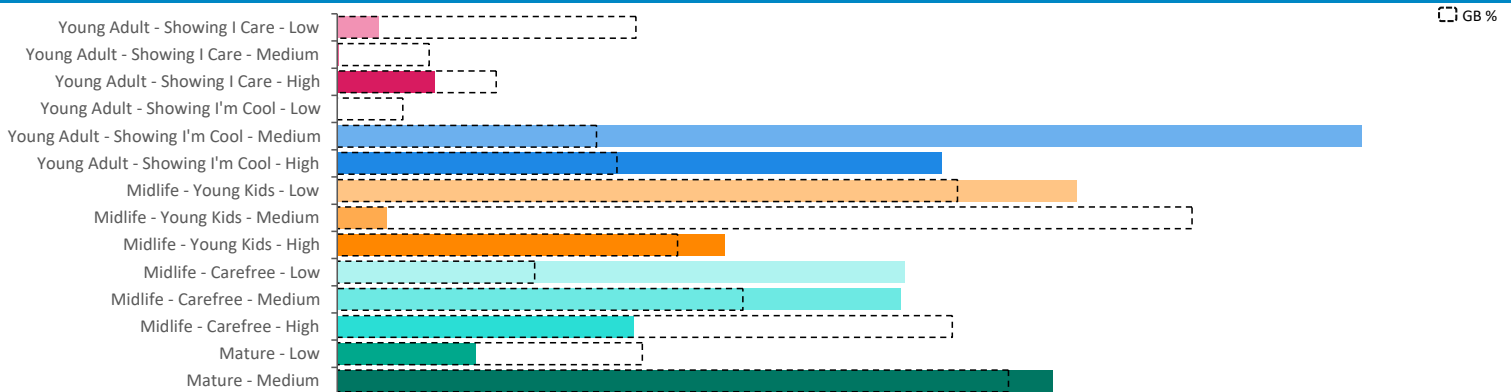

Polaris Plus Profile