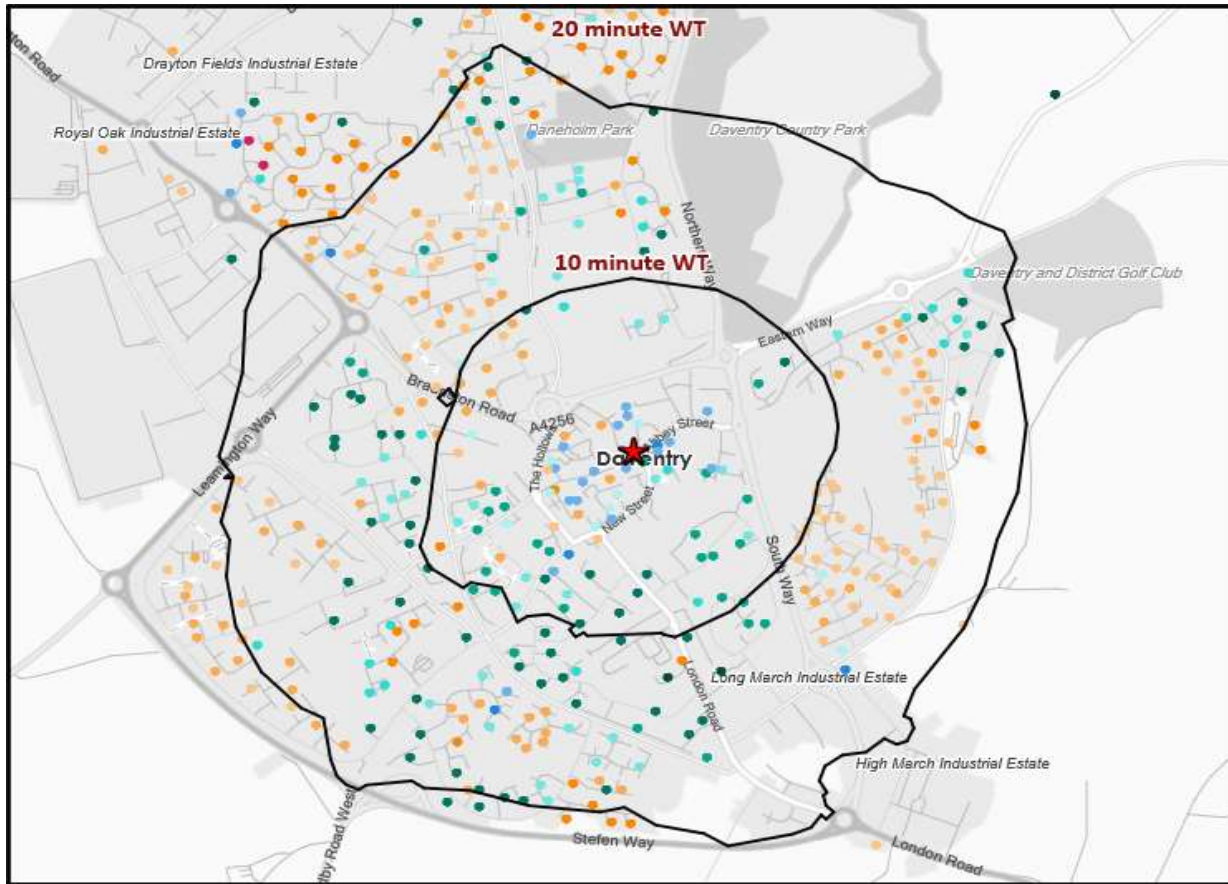

Polaris Plus Profile by Catchment

*WT= Walktime, **DT= Drivetime

Polaris Plus Segment	Population Count			Index vs GB average		
	10 min WT*	20 min WT*	20 min DT**	10 min WT*	20 min WT*	20 min DT**
Young Adult - Showing I Care						
Low	0	0	10	0	0	0
Medium	0	0	0	0	0	0
High	0	0	340	0	0	14
Young Adult - Showing I'm Cool						
Low	0	0	0	0	0	0
Medium	279	415	740	352	80	28
High	61	245	1,461	64	39	45
Midlife - Young Kids						
Low	190	2,876	4,232	80	184	53
Medium	456	3,206	11,468	143	153	106
High	2	1,322	8,567	2	174	219
Midlife - Carefree						
Low	266	412	1,608	365	86	65
Medium	208	1,487	2,259	145	157	46
High	4	510	7,649	2	33	97
Mature						
Low	499	1,251	3,328	392	150	77
Medium	98	2,165	11,431	36	121	125
High	0	47	18,421	0	4	271
Not Private Households	79	144	994	256	71	95