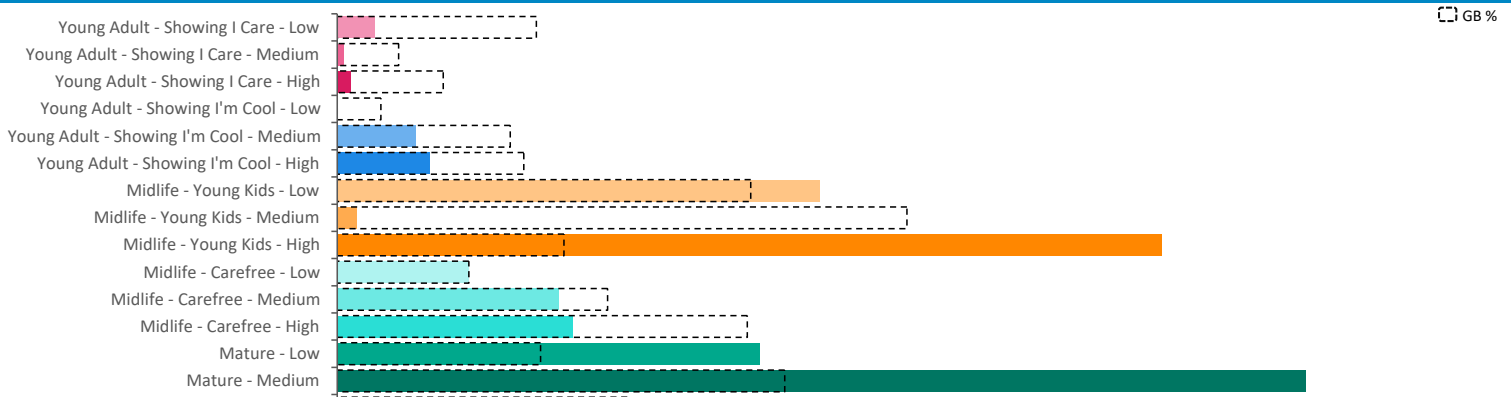

Polaris Plus Profile