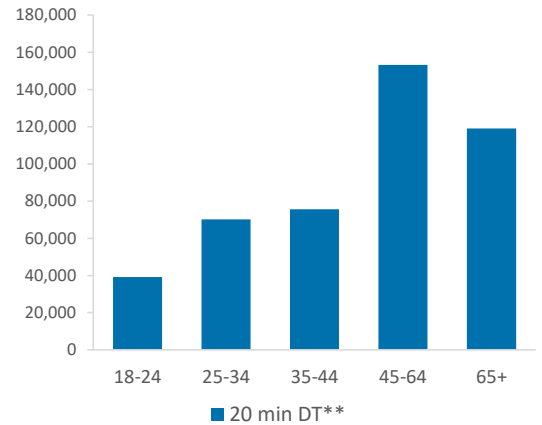

■ Over GB Average  
■ Around GB Average  
■ Under GB Average

\*WT= Walktime, \*\*DT= Drivetime

	Catchment Size (Counts)			Index vs GB Average		
	10 min WT*	20 min WT*	20 min DT**	10 min WT*	20 min WT*	20 min DT**
Population	3,274	13,180	583,847	62	91	154
Adults 18+	2,651	10,646	457,118	61	60	153
Competition Pubs	1	3	373	7	9	103
Adults 18+ per Competition Pub	2,651	3,549	1,226	321	430	148
% Adults Likely to Drink	84.3%	83.9%	83.1%	102	102	101

Population & Adults 18+ index is based on all pubs

Affluence	Low	41.0%	24.6%	18.2%	160	96	71
	Medium	31.5%	39.7%	44.5%	80	101	113
	High	27.5%	34.1%	36.5%	82	102	109

\*Affluence does not include Not Private Households

Age Profile	18-24	169	767	39,077	64	72	83
	25-34	343	1,354	70,087	79	77	90
	35-44	363	1,511	75,628	86	89	101
	45-64	845	3,348	153,264	101	99	103
	65+	931	3,666	119,062	149	146	107

	Catchment Size (Counts)			Index vs GB Average			
	10 min WT*	20 min WT*	20 min DT**	10 min WT*	20 min WT*	20 min DT**	
Gender							
	Male	1,600 (49%)	6,384 (48%)	284,987 (49%)	99	98	99
	Female	1,674 (51%)	6,796 (52%)	298,860 (51%)	101	102	101
Economic Status (16-74)							
	Employed: Full-time	818 (37%)	3,362 (38%)	169,913 (41%)	88	91	99
	Employed: Part-time	289 (13%)	1,256 (14%)	56,924 (14%)	99	109	107
	Self employed	263 (12%)	988 (11%)	42,859 (10%)	123	116	109
	Unemployed	28 (1%)	142 (2%)	9,783 (2%)	53	67	100
	Retired	528 (24%)	1,934 (22%)	63,925 (16%)	171	158	113
	Other	311 (14%)	1,224 (14%)	67,817 (16%)	70	70	84
<b>Total Worker Count</b>		<b>2,700</b>	<b>7,226</b>	<b>245,993</b>			