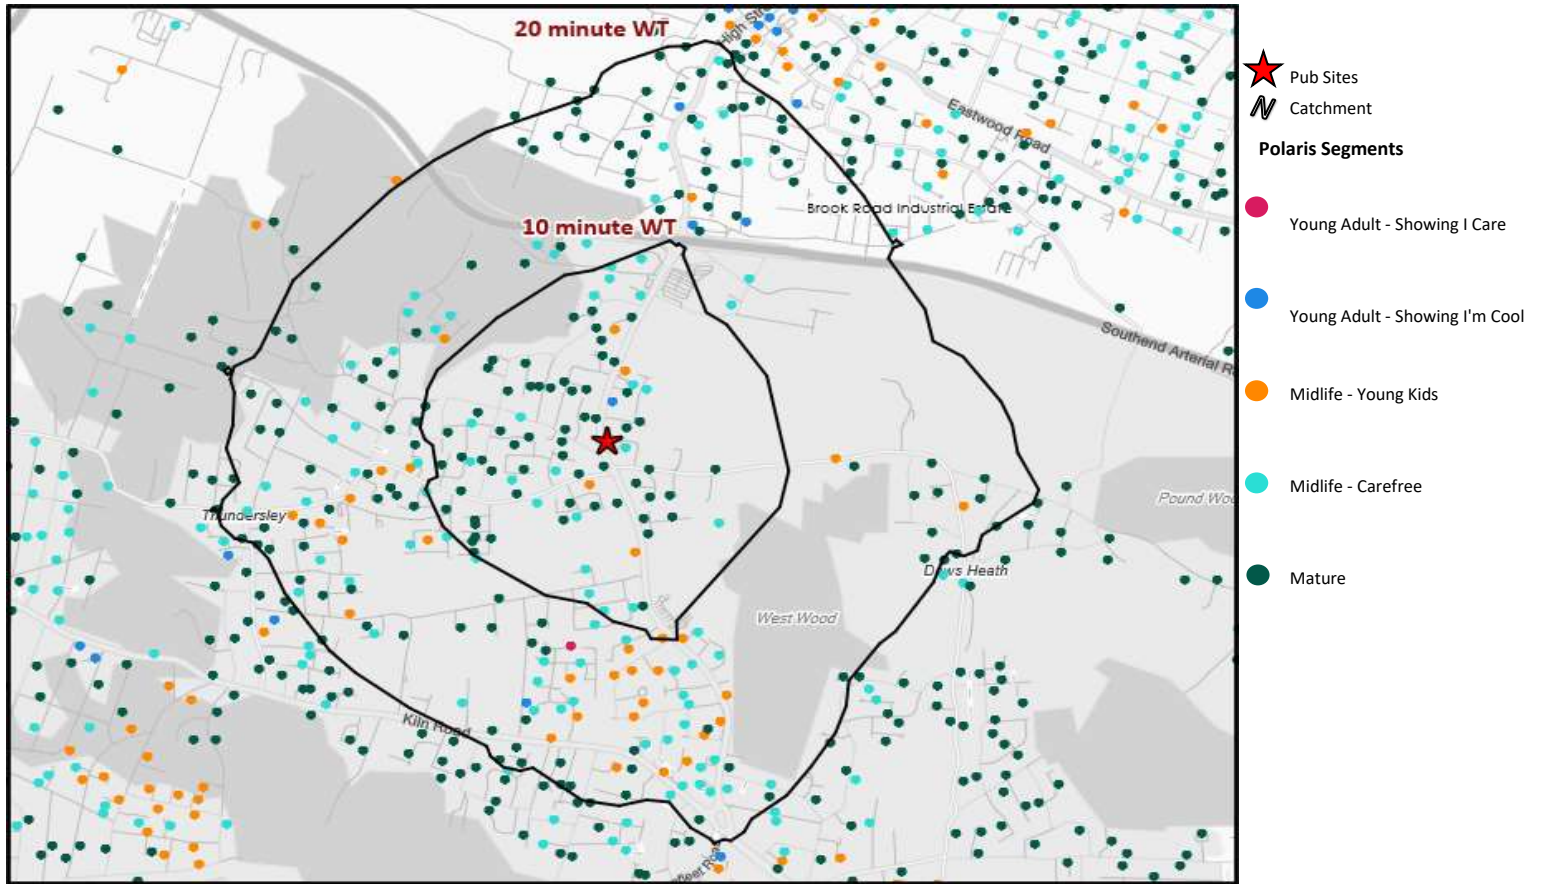

Polaris Profile by Catchment

*WT= Walktime, **DT= Drivetime

Polaris Segment	Population Count			Index vs GB average		
	10 min WT*	20 min WT*	20 min DT**	10 min WT*	20 min WT*	20 min DT**
Young Adult - Showing I Care	29	29	12,019	12	3	29
Young Adult - Showing I'm Cool	24	116	52,284	10	12	124
Midlife - Young Kids	120	1,361	142,673	14	41	99
Midlife - Carefree	859	3,382	109,461	154	151	114
Mature	1,619	5,590	137,429	218	188	107
Not Private Households	0	168	3,252	0	110	49
Total	2,651	10,646	457,118