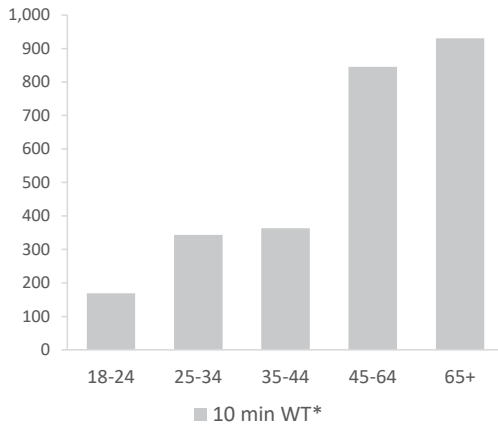

■ Over GB Average  
■ Around GB Average  
■ Under GB Average

\*WT= Walktime, \*\*DT= Drivetime

	Catchment Size (Counts)			Index vs GB Average		
	10 min WT*	20 min WT*	20 min DT**	10 min WT*	20 min WT*	20 min DT**
Population	3,274	13,180	583,847	62	91	154
Adults 18+	2,651	10,646	457,118	61	60	153
Competition Pubs	1	3	373	7	9	103
Adults 18+ per Competition Pub	2,651	3,549	1,226	321	430	148
% Adults Likely to Drink	84.3%	83.9%	83.1%	102	102	101

Population & Adults 18+ index is based on all pubs

Affluence	Low	41.0%	24.6%	18.2%	160	96	71
	Medium	31.5%	39.7%	44.5%	80	101	113
	High	27.5%	34.1%	36.5%	82	102	109

\*Affluence does not include Not Private Households

Age Profile	18-24	169	767	39,077	64	72	83
	25-34	343	1,354	70,087	79	77	90
	35-44	363	1,511	75,628	86	89	101
	45-64	845	3,348	153,264	101	99	103
	65+	931	3,666	119,062	149	146	107

	Catchment Size (Counts)			Index vs GB Average			
	10 min WT*	20 min WT*	20 min DT**	10 min WT*	20 min WT*	20 min DT**	
Gender							
	Male	1,600 (49%)	6,384 (48%)	284,987 (49%)	99	98	99
	Female	1,674 (51%)	6,796 (52%)	298,860 (51%)	101	102	101
Economic Status (16-74)							
	Employed: Full-time	818 (37%)	3,362 (38%)	169,913 (41%)	88	91	99
	Employed: Part-time	289 (13%)	1,256 (14%)	56,924 (14%)	99	109	107
	Self employed	263 (12%)	988 (11%)	42,859 (10%)	123	116	109
	Unemployed	28 (1%)	142 (2%)	9,783 (2%)	53	67	100
	Retired	528 (24%)	1,934 (22%)	63,925 (16%)	171	158	113
	Other	311 (14%)	1,224 (14%)	67,817 (16%)	70	70	84
<b>Total Worker Count</b>		<b>2,700</b>	<b>7,226</b>	<b>245,993</b>			