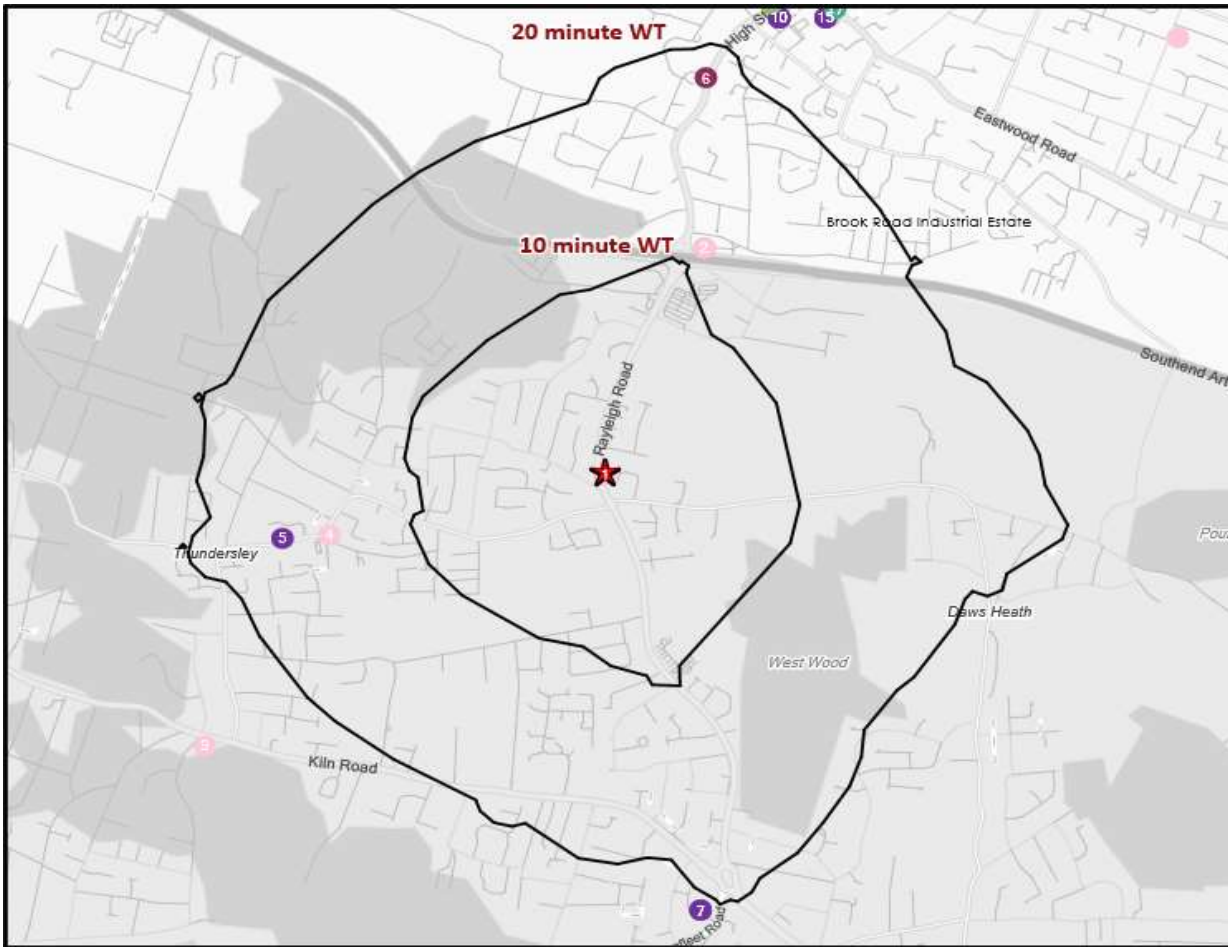

★ Pub Sites
N Catchment

CGA Licensed Premises

- ABOS
- Casual Dining
- Circuit Bar
- Clubland
- Community Pub
- Craft Led
- Family Pub Dining
- GPGF
- High Street Pub
- Hotel
- Large Venue
- Night Club
- Premium Local
- Restaurants
- Sports Clubs

Nearest 20 Pubs

Ref.	Name	Postcode	Operator	Segment	Distance (miles)
1	Woodmans Arms	SS 7 3TA	Star Pubs & Bars	GPGF	0.0
2	Premier Inn	SS 6 7SP	Whitbread	Hotel	0.5
2	Rayleigh Weir	SS 6 7SP	Mitchells & Butlers	GPGF	0.5
4	White Hart	SS 7 3PF	Mitchells & Butlers	GPGF	0.6
5	Tandoori Parlour	SS 7 3PB	Independent Free	Restaurants	0.7
6	Paul Pry	SS 6 7AA	Greene King	Premium Local	0.9
7	Village Indiya	SS 7 1QB	Independent Free	Restaurants	1.0
7	La Quinta	SS 7 1QB	Independent Free	Restaurants	1.0
9	Bread & Cheese	SS 7 1AA	Star Pubs & Bars	GPGF	1.0
10	Red Door	SS 6 7QA	Independent Free	High Street Pub	1.0
10	Bogaz Restaurant	SS 6 7QA	Independent Free	Restaurants	1.0
10	Rayleigh Spicy	SS 6 7QA	Independent Free	Restaurants	1.0
10	Gambero Doro	SS 6 7QA	Independent Free	Restaurants	1.0
14	Roebuck	SS 6 7BU	Wetherspoons GB	Circuit Bar	1.1
15	Marcos Bar	SS 6 7JQ	Independent Free	Restaurants	1.1
15	Saffron Tandoori	SS 6 7JQ	Independent Free	Restaurants	1.1
17	Elderberry	SS 6 7JE	Independent Free	Casual Dining	1.1
18	Crafty Casks	SS 6 7JD	Independent Free	Premium Local	1.1
18	Oyster Wharf	SS 6 7JD	Independent Free	High Street Pub	1.1
20	Choi Yin Restaurant	SS 6 7BY	Independent Free	Restaurants	1.1