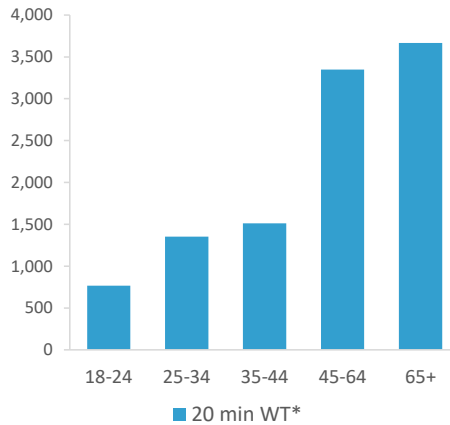

■ Over GB Average  
■ Around GB Average  
■ Under GB Average

\*WT= Walktime, \*\*DT= Drivetime

	Catchment Size (Counts)			Index vs GB Average		
	10 min WT*	20 min WT*	20 min DT**	10 min WT*	20 min WT*	20 min DT**
Population	3,274	13,180	583,847	62	91	154
Adults 18+	2,651	10,646	457,118	61	60	153
Competition Pubs	1	3	373	7	9	103
Adults 18+ per Competition Pub	2,651	3,549	1,226	321	430	148
% Adults Likely to Drink	84.3%	83.9%	83.1%	102	102	101

Population & Adults 18+ index is based on all pubs

Affluence	Low	41.0%	24.6%	18.2%	160	96	71
	Medium	31.5%	39.7%	44.5%	80	101	113
	High	27.5%	34.1%	36.5%	82	102	109

\*Affluence does not include Not Private Households

Age Profile	18-24	169	767	39,077	64	72	83
	25-34	343	1,354	70,087	79	77	90
	35-44	363	1,511	75,628	86	89	101
	45-64	845	3,348	153,264	101	99	103
	65+	931	3,666	119,062	149	146	107

	Catchment Size (Counts)			Index vs GB Average			
	10 min WT*	20 min WT*	20 min DT**	10 min WT*	20 min WT*	20 min DT**	
Gender							
	Male	1,600 (49%)	6,384 (48%)	284,987 (49%)	99	98	99
	Female	1,674 (51%)	6,796 (52%)	298,860 (51%)	101	102	101
Economic Status (16-74)							
	Employed: Full-time	818 (37%)	3,362 (38%)	169,913 (41%)	88	91	99
	Employed: Part-time	289 (13%)	1,256 (14%)	56,924 (14%)	99	109	107
	Self employed	263 (12%)	988 (11%)	42,859 (10%)	123	116	109
	Unemployed	28 (1%)	142 (2%)	9,783 (2%)	53	67	100
	Retired	528 (24%)	1,934 (22%)	63,925 (16%)	171	158	113
	Other	311 (14%)	1,224 (14%)	67,817 (16%)	70	70	84
<b>Total Worker Count</b>		<b>2,700</b>	<b>7,226</b>	<b>245,993</b>			