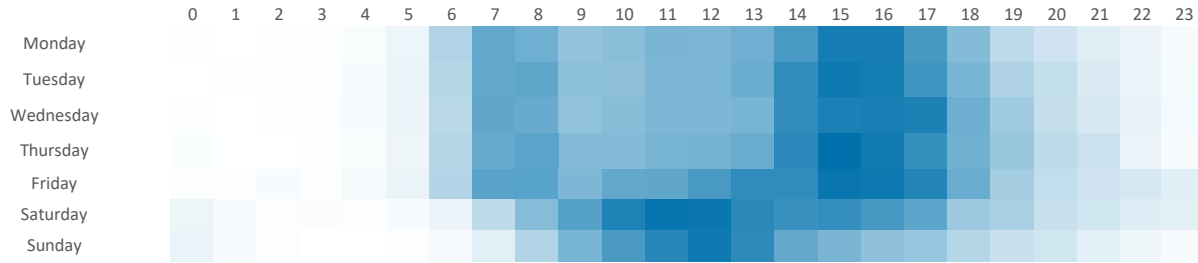

## Time of Day/Day of Week

Time of day and day of week busyness from within a 60m radius of the pub calculated using GPS data