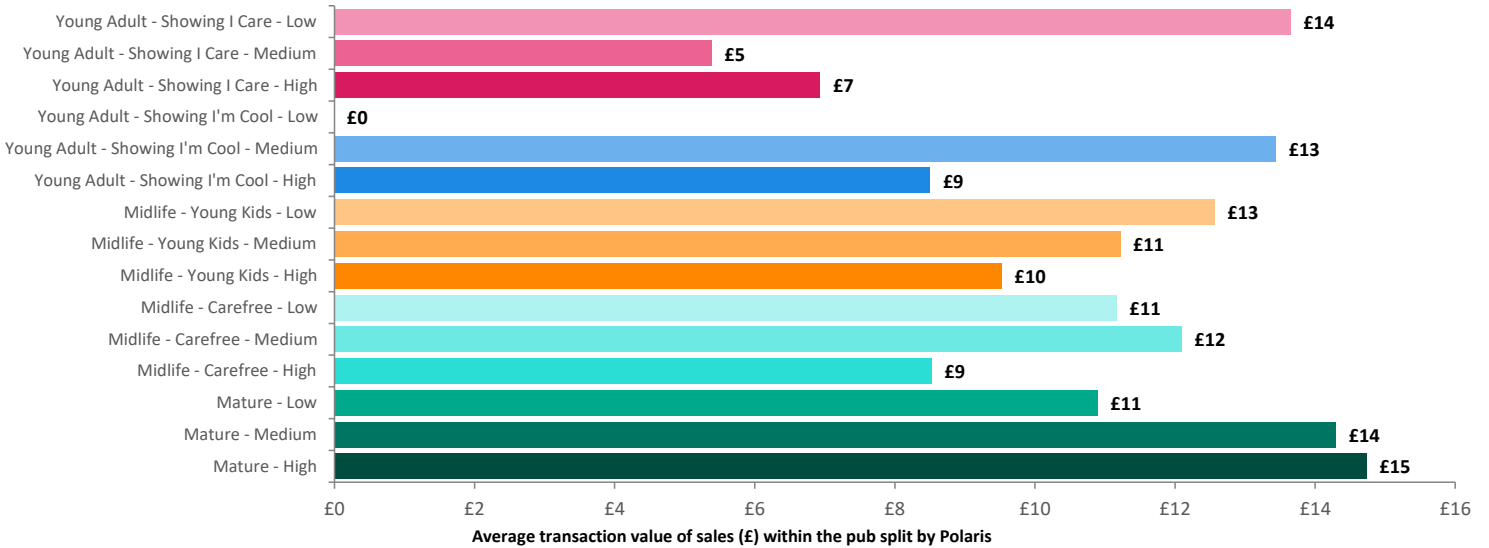

Average Transaction Values (£) by Polaris