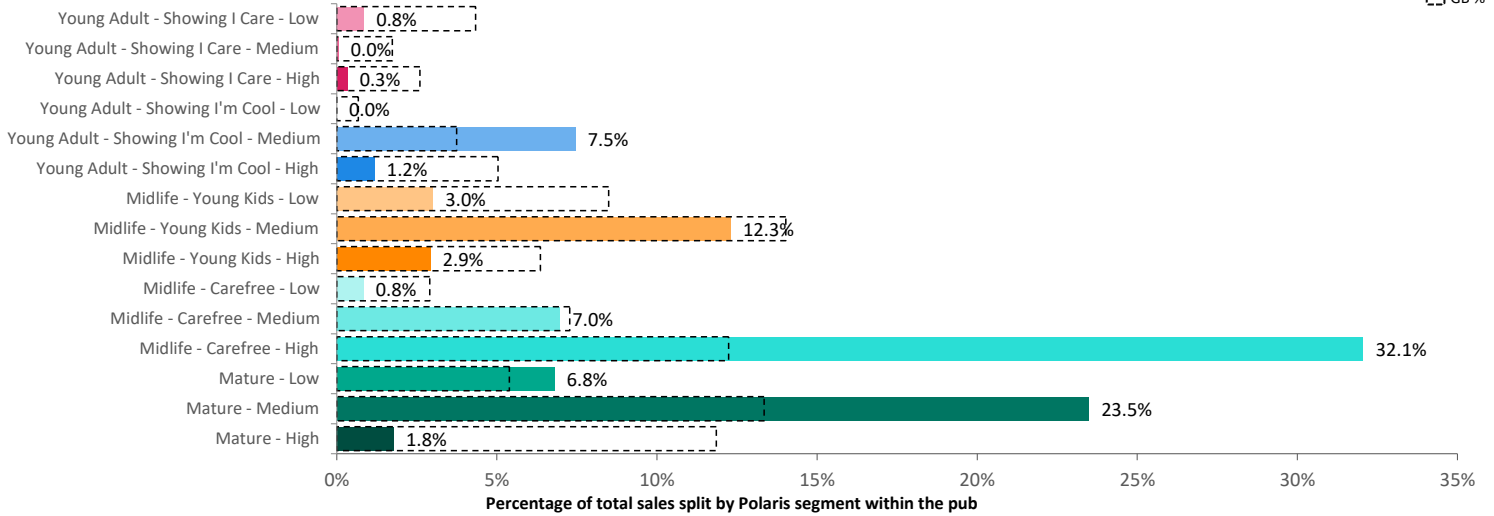

Spend by Polaris

GB %