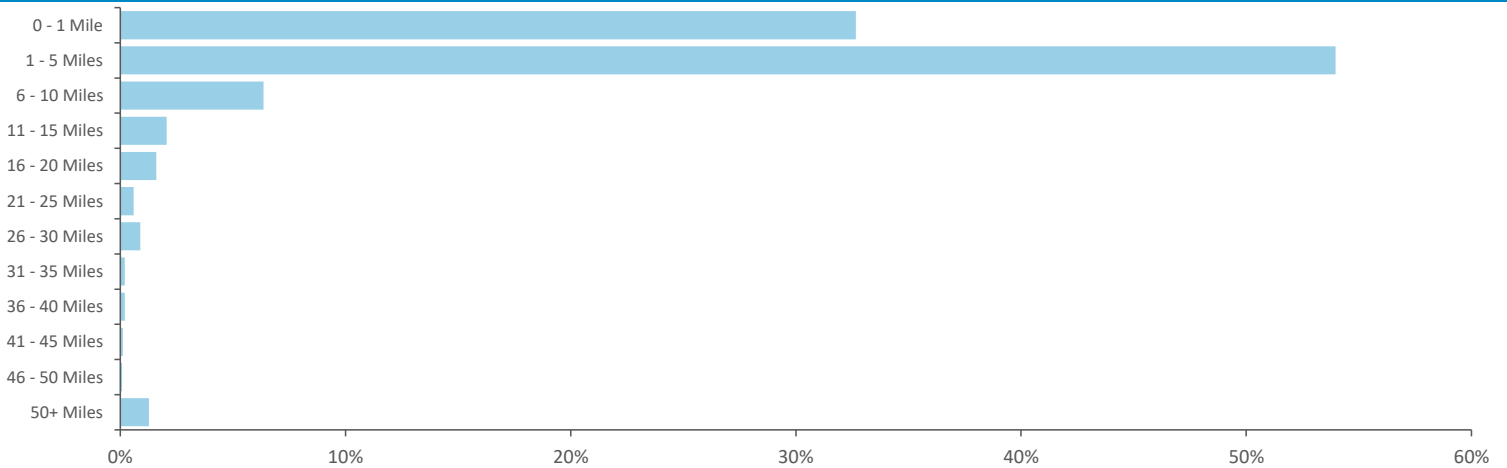

Distance from Home

Illustrates how far those seen within 60m of the pub have travelled from their home location to get there