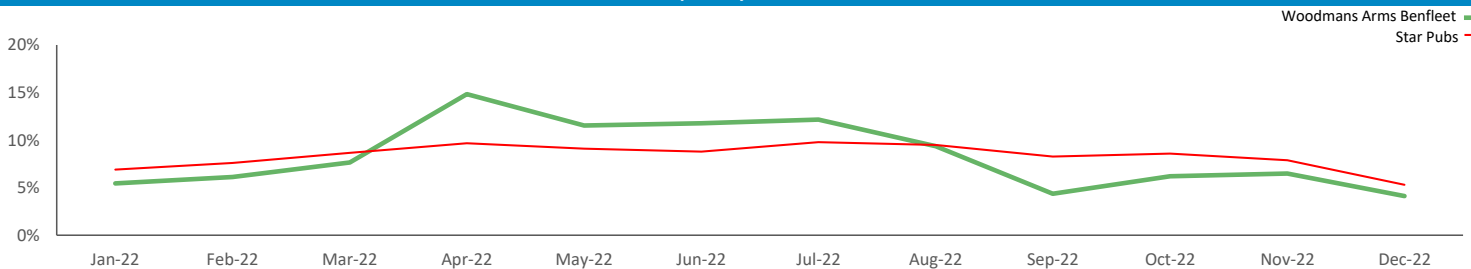

Spend by Polaris

GB %

Average Transaction Values (£) by Polaris

Spend by Month

## Time of Day/Day of Week

Time of day and day of week busyness from within a 60m radius of the pub calculated using GPS data

## Index by Month

Seasonality of footfall from within 60m of the pub. Over 100 index indicates it is busier than average