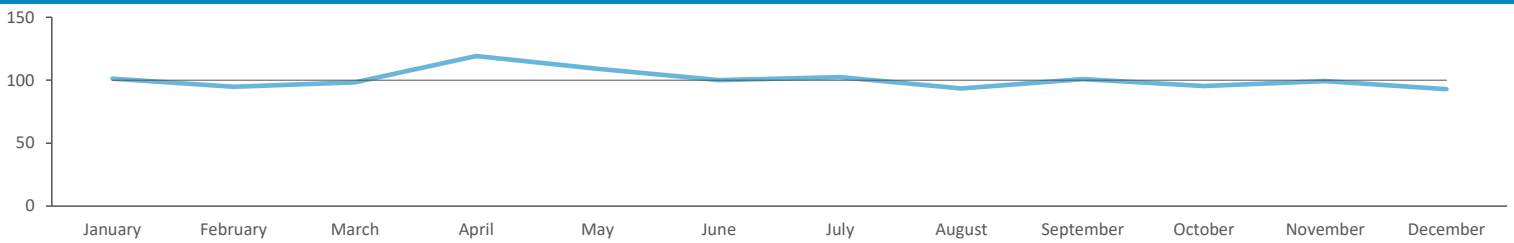

## Time of Day/Day of Week

Time of day and day of week busyness from within a 60m radius of the pub calculated using GPS data

## Index by Month

Seasonality of footfall from within 60m of the pub. Over 100 index indicates it is busier than average