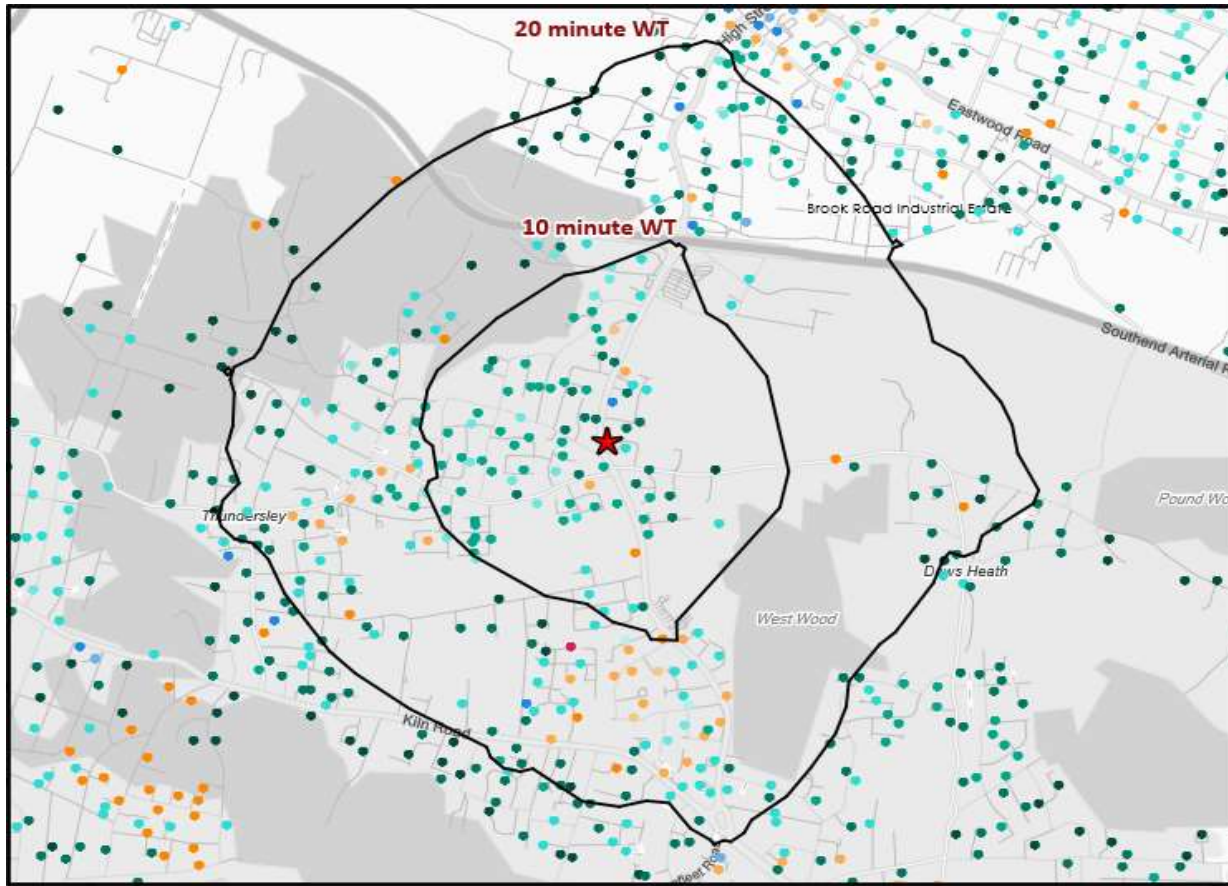

Polaris Plus Profile by Catchment

*WT= Walktime, **DT= Drivetime

Polaris Plus Segment	Population Count			Index vs GB average		
	10 min WT*	20 min WT*	20 min DT**	10 min WT*	20 min WT*	20 min DT**
Young Adult - Showing I Care						
Low	0	0	3,913	0	0	20
Medium	0	0	1,338	0	0	21
High	29	29	6,768	32	8	44
Young Adult - Showing I'm Cool						
Low	0	0	0	0	0	0
Medium	0	53	18,951	0	13	112
High	24	63	33,333	20	13	163
Midlife - Young Kids						
Low	57	134	33,310	19	11	66
Medium	30	991	81,775	8	62	120
High	33	236	27,588	23	41	112
Midlife - Carefree						
Low	0	121	8,403	0	33	54
Medium	297	743	27,290	167	104	89
High	562	2,518	73,768	194	217	148
Mature						
Low	1,030	2,362	37,713	654	374	139
Medium	507	2,442	74,244	151	181	128
High	82	786	25,472	33	79	59
Not Private Households	0	168	3,252	0	110	49