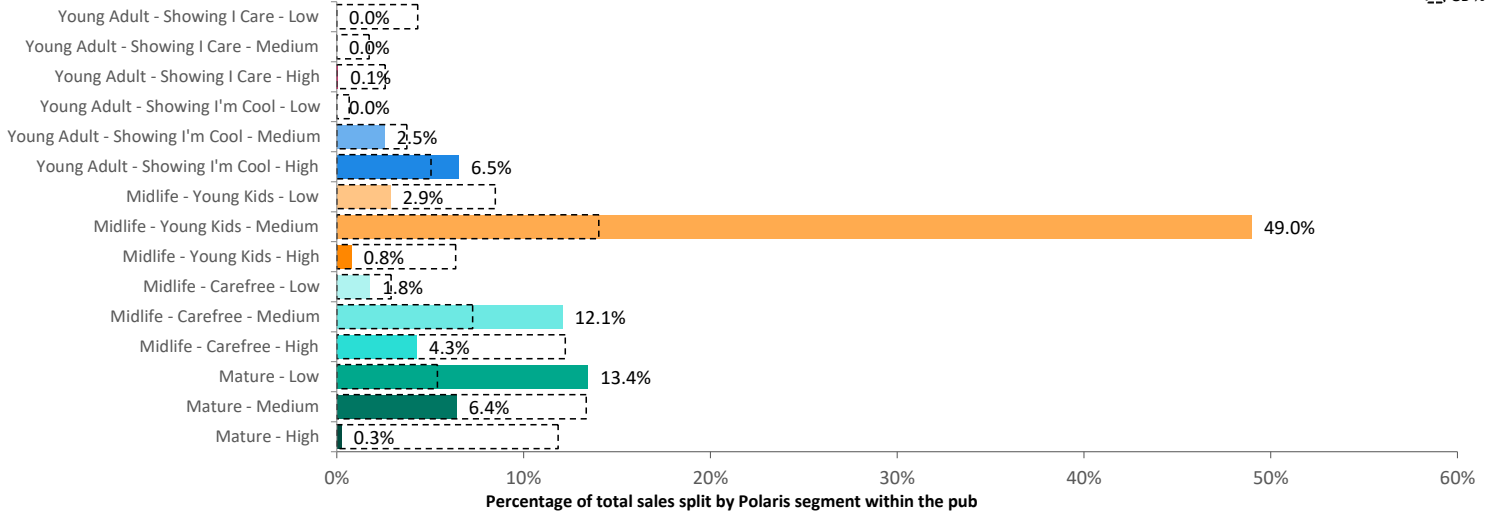

GB %

Average Transaction Values (£) by Polaris

Spend by Month

Time of Day/Day of Week

Time of day and day of week busyness from within a 60m radius of the pub calculated using GPS data

Index by Month

Seasonality of footfall from within 60m of the pub. Over 100 index indicates it is busier than average