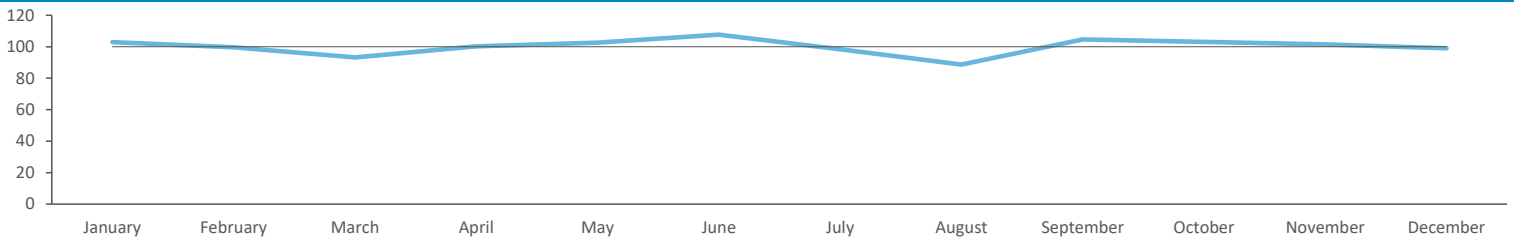

GB %

Average Transaction Values (£) by Polaris

Spend by Month

Time of Day/Day of Week

Time of day and day of week busyness from within a 60m radius of the pub calculated using GPS data

Index by Month

Seasonality of footfall from within 60m of the pub. Over 100 index indicates it is busier than average

Distance from Home

Illustrates how far those seen within 60m of the pub have travelled from their home location to get there

Polaris Plus Profile

Mobile Data Summary - Old Crow Newton Le Willows

© 2023 CACI Limited and all other applicable third party notices (©2022, Digital Envoy. All Rights Reserved) can be found at www.caci.co.uk/copyrightnotices.pdf