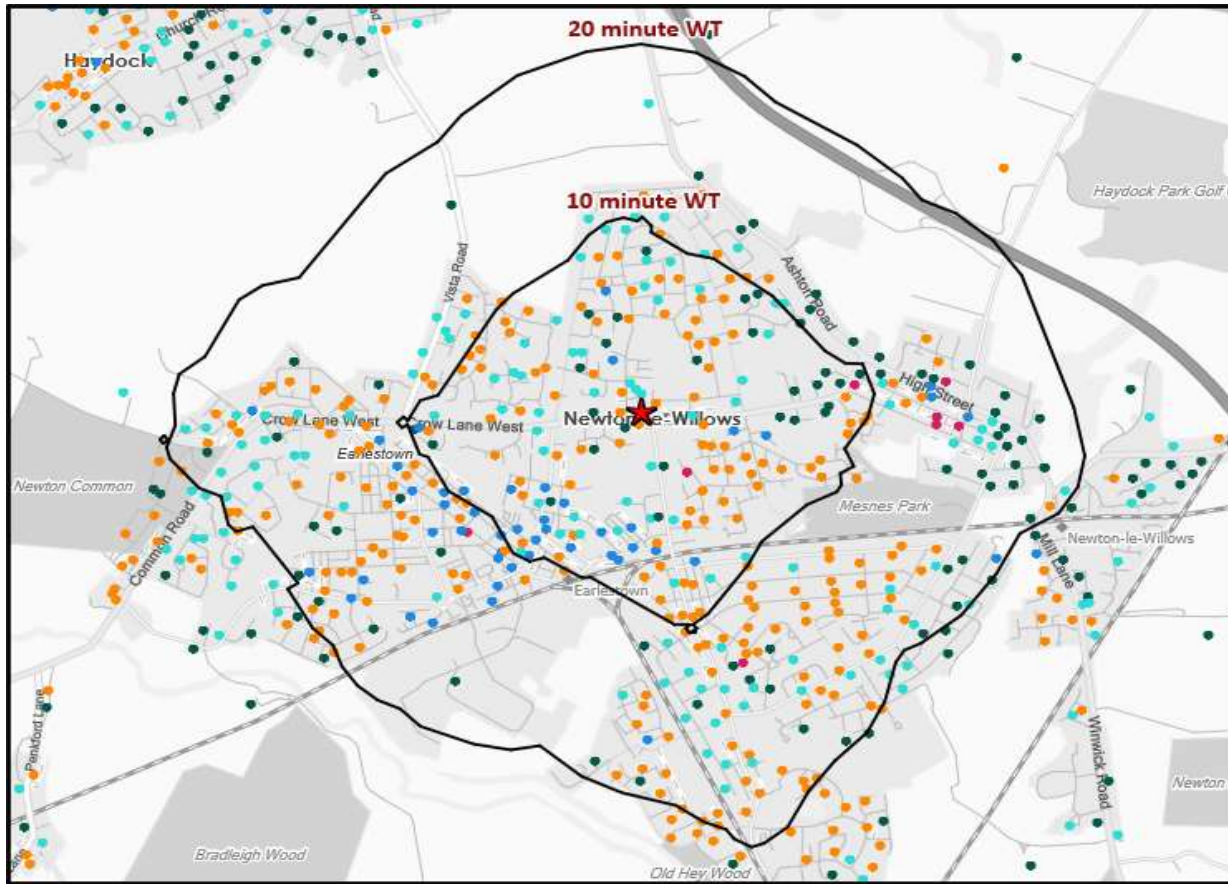

- Pub Sites
- Catchment
- **Polaris Segments**
- Young Adult - Showing I Care
- Young Adult - Showing I'm Cool
- Midlife - Young Kids
- Midlife - Carefree
- Mature

Polaris Profile by Catchment

*WT= Walktime, **DT= Drivetime

Polaris Segment	Population Count			Index vs GB average		
	10 min WT*	20 min WT*	20 min DT**	10 min WT*	20 min WT*	20 min DT**
Young Adult - Showing I Care	58	241	6,711	11	18	12
Young Adult - Showing I'm Cool	512	958	57,371	97	67	102
Midlife - Young Kids	3,099	8,311	221,464	172	171	115
Midlife - Carefree	1,443	3,834	169,862	120	118	132
Mature	606	2,008	149,592	38	47	87
Not Private Households	0	78	7,566	0	35	86
Total	5,718	15,430	612,566