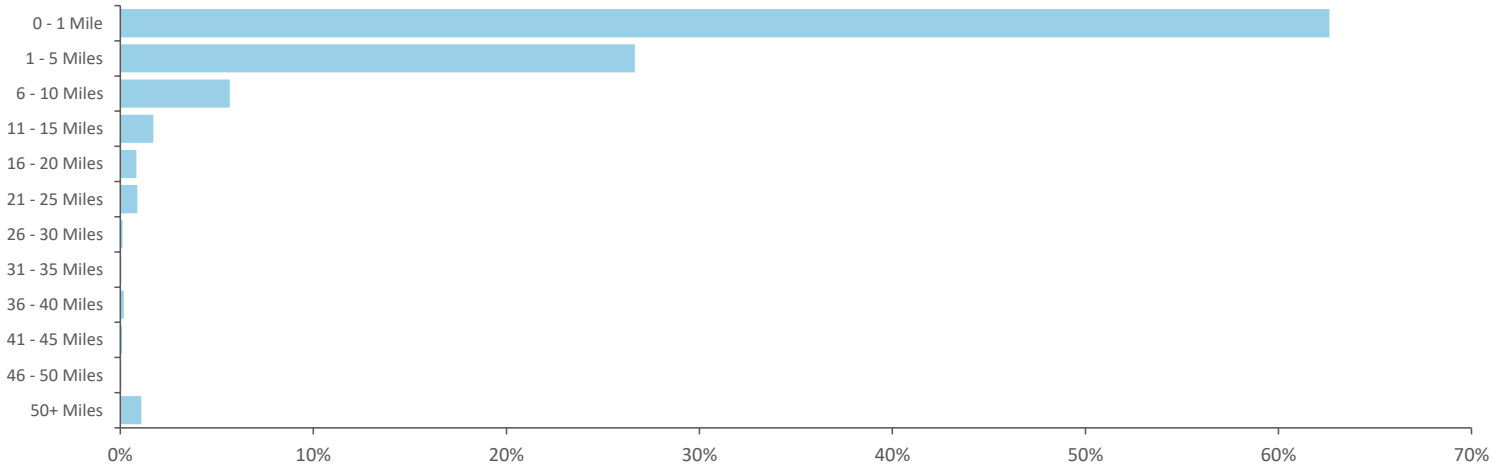

GB %

Average Transaction Values (£) by Polaris

Spend by Month

Time of Day/Day of Week

Time of day and day of week busyness from within a 60m radius of the pub calculated using GPS data

Index by Month

Seasonality of footfall from within 60m of the pub. Over 100 index indicates it is busier than average

Distance from Home

Illustrates how far those seen within 60m of the pub have travelled from their home location to get there

Polaris Plus Profile

Mobile Data Summary - Old Crow Newton Le Willows

© 2023 CACI Limited and all other applicable third party notices (©2022, Digital Envoy. All Rights Reserved) can be found at www.caci.co.uk/copyrightnotices.pdf