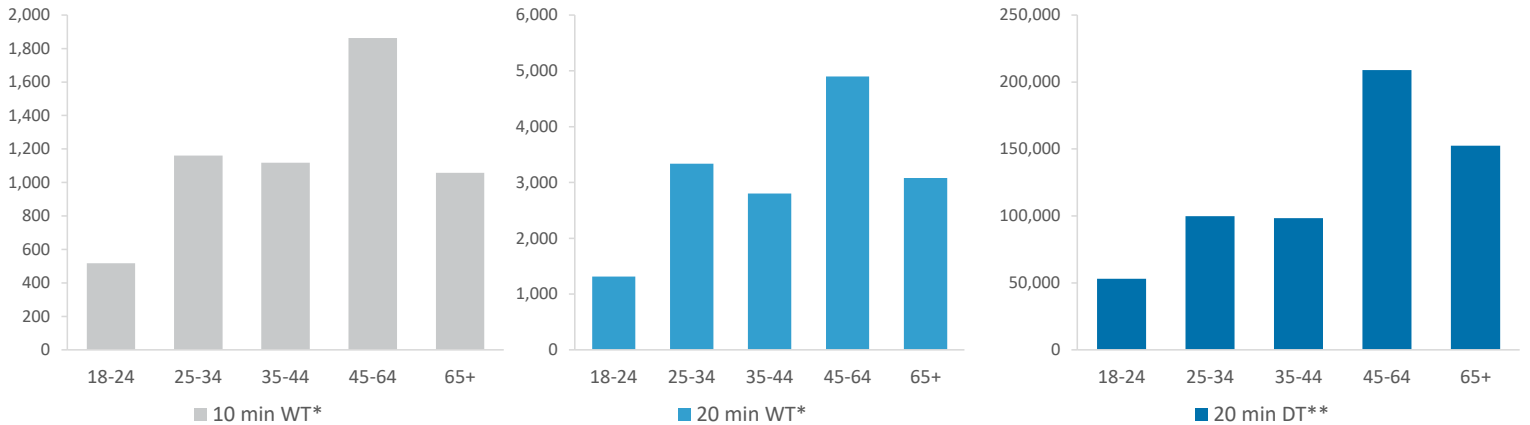

■ Over GB Average
■ Around GB Average
■ Under GB Average

*WT= Walktime, **DT= Drivetime

		Catchment Size (Counts)			Index vs GB Average		
		10 min WT*	20 min WT*	20 min DT**	10 min WT*	20 min WT*	20 min DT**
Population		7,392	19,994	776,098	140	137	205
Adults 18+		5,718	15,430	612,566	131	86	205
Competition Pubs		4	19	742	27	59	205
Adults 18+ per Competition Pub		1,430	812	826	173	98	100
% Adults Likely to Drink		82.4%	81.5%	82.4%	100	99	100
Affluence	Low	25.1%	37.1%	27.4%	98	145	107
	Medium	45.3%	42.9%	47.0%	115	109	119
	High	29.6%	19.5%	24.3%	88	58	72
Age Profile	18-24	518	1,314	53,147	86	81	84
	25-34	1,161	3,336	99,734	118	126	97
	35-44	1,118	2,803	98,380	118	109	98
	45-64	1,863	4,899	208,858	99	96	105
	65+	1,058	3,078	152,447	75	81	103

Population & Adults 18+ index is based on all pubs

*Affluence does not include Not Private Households

		Catchment Size (Counts)			Index vs GB Average		
		10 min WT*	20 min WT*	20 min DT**	10 min WT*	20 min WT*	20 min DT**
Gender	Male	3,725 (50%)	9,950 (50%)	384,425 (50%)	102	101	100
	Female	3,667 (50%)	10,044 (50%)	391,673 (50%)	98	99	100
Economic Status (16-74)	Employed: Full-time	2,558 (47%)	6,239 (43%)	239,441 (43%)	113	104	103
	Employed: Part-time	669 (12%)	1,849 (13%)	75,627 (14%)	95	99	104
	Self employed	380 (7%)	959 (7%)	39,822 (7%)	73	70	75
	Unemployed	151 (3%)	463 (3%)	14,975 (3%)	117	135	113
	Retired	673 (12%)	1,989 (14%)	88,357 (16%)	90	100	115
	Other	997 (18%)	2,915 (20%)	100,061 (18%)	93	103	91
Total Worker Count		1,328	9,013	346,391			