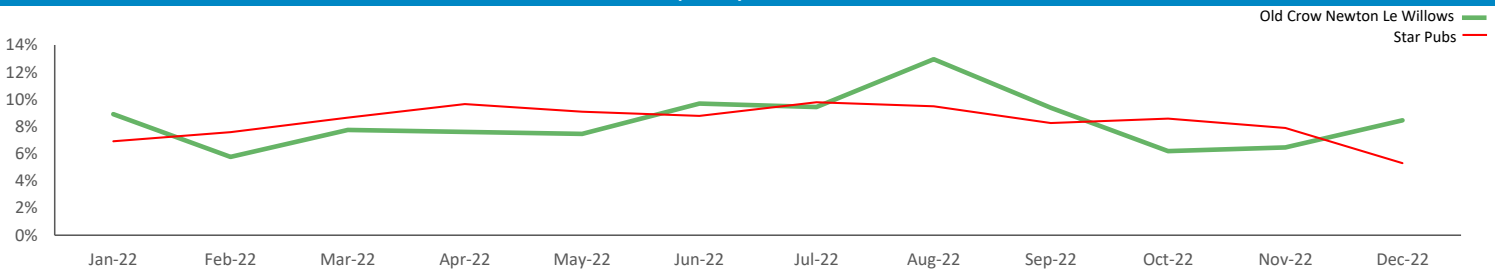

Polaris Plus Profile by Catchment

*WT= Walktime, **DT= Drivetime

Polaris Plus Segment	Population Count			Index vs GB average		
	10 min WT*	20 min WT*	20 min DT**	10 min WT*	20 min WT*	20 min DT**
Young Adult - Showing I Care						
Low	0	0	1,157	0	0	5
Medium	0	0	0	0	0	0
High	58	241	5,554	30	46	27
Young Adult - Showing I'm Cool						
Low	0	0	0	0	0	0
Medium	356	612	39,890	168	107	176
High	156	346	17,481	61	50	64
Midlife - Young Kids						
Low	753	3,829	94,360	119	223	139
Medium	1,241	2,841	88,198	145	123	97
High	1,105	1,641	38,906	359	197	118
Midlife - Carefree						
Low	381	1,166	28,943	196	222	139
Medium	689	1,910	84,964	179	184	206
High	373	758	55,955	60	45	84
Mature						
Low	301	737	43,537	89	80	120
Medium	305	1,251	75,034	42	64	97
High	0	20	31,021	0	1	54
Not Private Households	0	78	7,566	0	35	86

GB %

Average Transaction Values (£) by Polaris

Spend by Month

Time of Day/Day of Week

Time of day and day of week busyness from within a 60m radius of the pub calculated using GPS data

Index by Month

Seasonality of footfall from within 60m of the pub. Over 100 index indicates it is busier than average