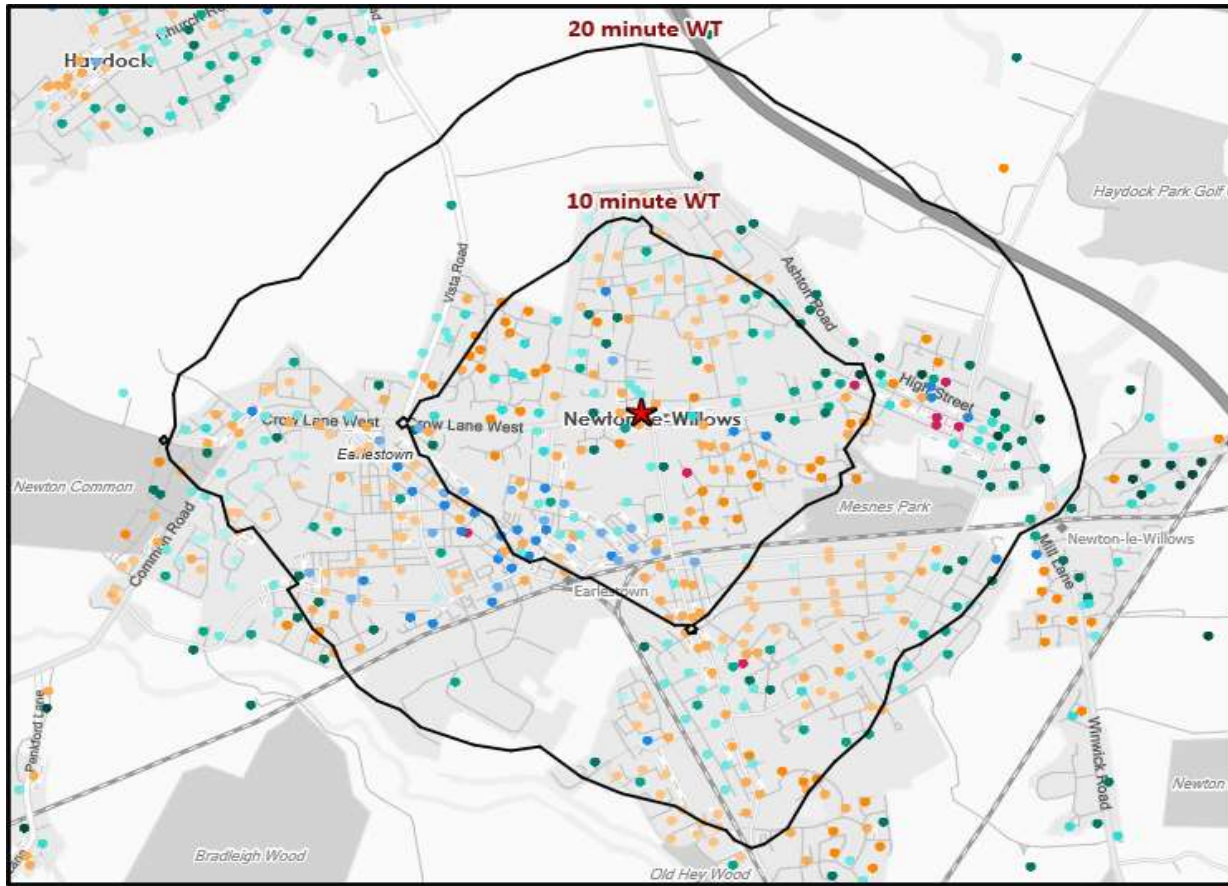

Polaris Plus Profile by Catchment

*WT= Walktime, **DT= Drivetime

Polaris Plus Segment	Population Count			Index vs GB average		
	10 min WT*	20 min WT*	20 min DT**	10 min WT*	20 min WT*	20 min DT**
Young Adult - Showing I Care						
Low	0	0	1,157	0	0	5
Medium	0	0	0	0	0	0
High	58	241	5,554	30	46	27
Young Adult - Showing I'm Cool						
Low	0	0	0	0	0	0
Medium	356	612	39,890	168	107	176
High	156	346	17,481	61	50	64
Midlife - Young Kids						
Low	753	3,829	94,360	119	223	139
Medium	1,241	2,841	88,198	145	123	97
High	1,105	1,641	38,906	359	197	118
Midlife - Carefree						
Low	381	1,166	28,943	196	222	139
Medium	689	1,910	84,964	179	184	206
High	373	758	55,955	60	45	84
Mature						
Low	301	737	43,537	89	80	120
Medium	305	1,251	75,034	42	64	97
High	0	20	31,021	0	1	54
Not Private Households	0	78	7,566	0	35	86