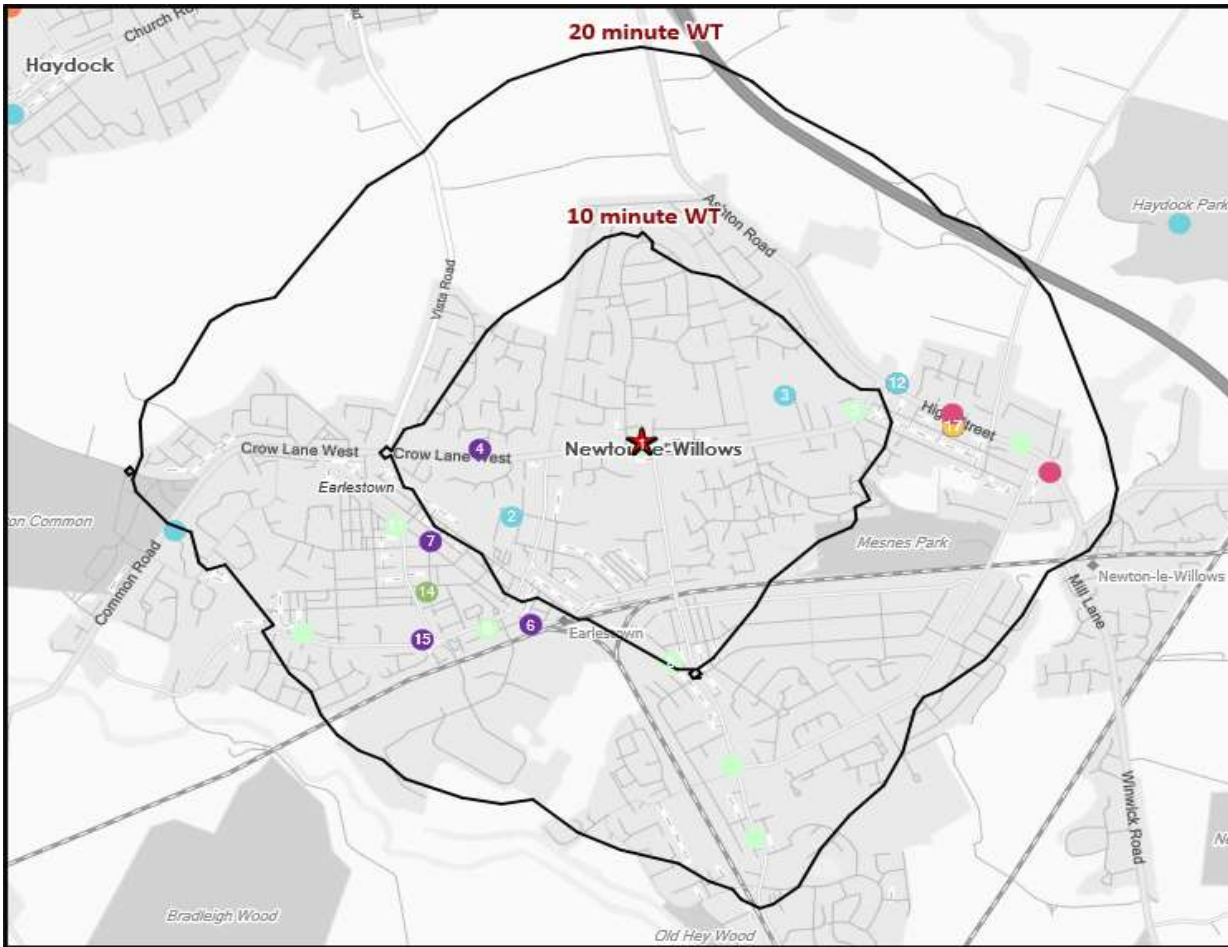

- Pub Sites
- Catchment
- **CGA Licensed Premises**
- ABOS
- Casual Dining
- Circuit Bar
- Clubland
- Community Pub
- Craft Led
- Family Pub Dining
- GPGF
- High Street Pub
- Hotel
- Large Venue
- Night Club
- Premium Local
- Restaurants
- Sports Clubs

Nearest 20 Pubs

Ref.	Name	Postcode	Operator	Segment	Distance (miles)
1	Old Crow	WA12 9TZ	Star Pubs & Bars	Community Pub	0.0
2	Newton Le Willows Social Club	WA12 9PZ	*Other Small Retail Groups	Clubland	0.3
3	Newton Le Willows Sports Club	WA12 9XE	Independent Free	Clubland	0.3
4	Mandarin Chinese Restaurant	WA12 9YG	Independent Free	Restaurants	0.3
5	Oak Tree Inn	WA12 9UY	Greene King	Community Pub	0.4
6	Sajan Restaurant	WA12 9AS	Independent Free	Restaurants	0.4
7	Blue Tiffin	WA12 9BW	Independent Free	Restaurants	0.5
8	Sunbeam	WA12 8LU	*Other Small Retail Groups	Community Pub	0.5
9	Shenanigans Lounge	WA12 9LW	Independent Free	High Street Pub	0.5
9	Wellington Hotel	WA12 9LW	Admiral Taverns Ltd	Community Pub	0.5
11	New Market	WA12 9BS	Trust Inns Limited	Community Pub	0.5
12	Ariete Italian Bar & Restaurant	WA12 9SG	Independent Free	Restaurants	0.5
12	Newton Conservative Club	WA12 9SG	Independent Free	Clubland	0.5
14	Nine Arches	WA12 9NE	Wetherspoons GB	Circuit Bar	0.5
15	Griffin Hotel	WA12 9LR	Independent Free	Community Pub	0.6
15	Pink Pearl	WA12 9LR	Independent Free	Restaurants	0.6
17	Fort Of India Restaurant	WA12 9SL	Independent Free	Restaurants	0.6
17	Firkin	WA12 9SL	Independent Free	Premium Local	0.6
17	Verona Kitchen And Bar	WA12 9SL	Independent Free	Restaurants	0.6
17	Chiangmai Bistro	WA12 9SL	Independent Free	Restaurants	0.6