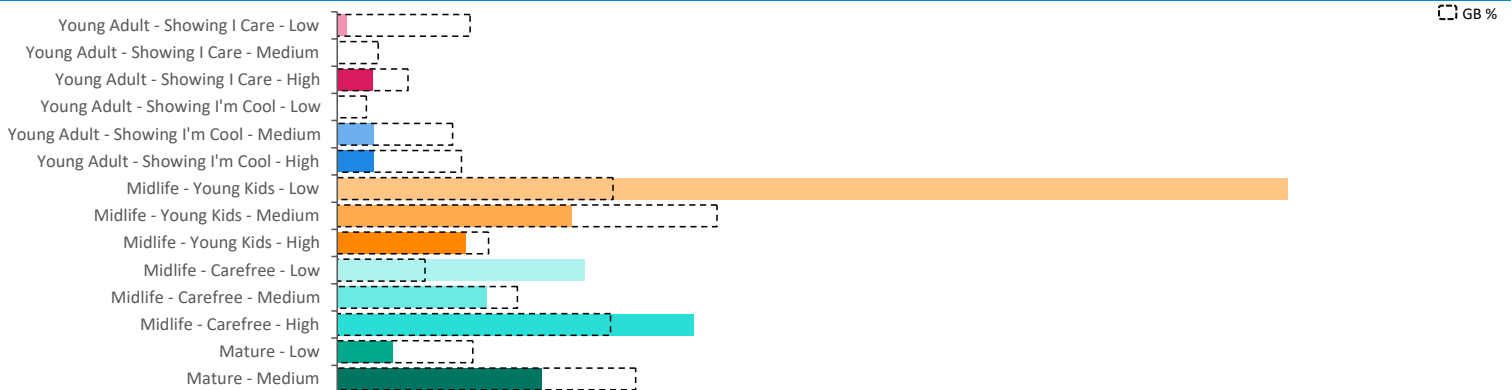

Polaris Plus Profile