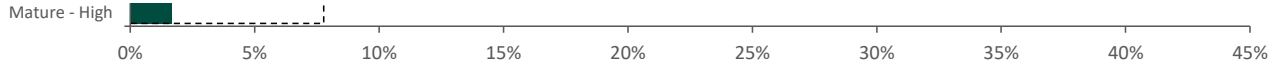

Mobile Data Summary - Old Crow Newton Le Willows

© 2023 CACI Limited and all other applicable third party notices (©2022, Digital Envoy. All Rights Reserved) can be found at www.caci.co.uk/copyrightnotices.pdf

Time of Day/Day of Week

Polaris profile of people passing within 60m of the pub, these represent the potential customers walking past the door