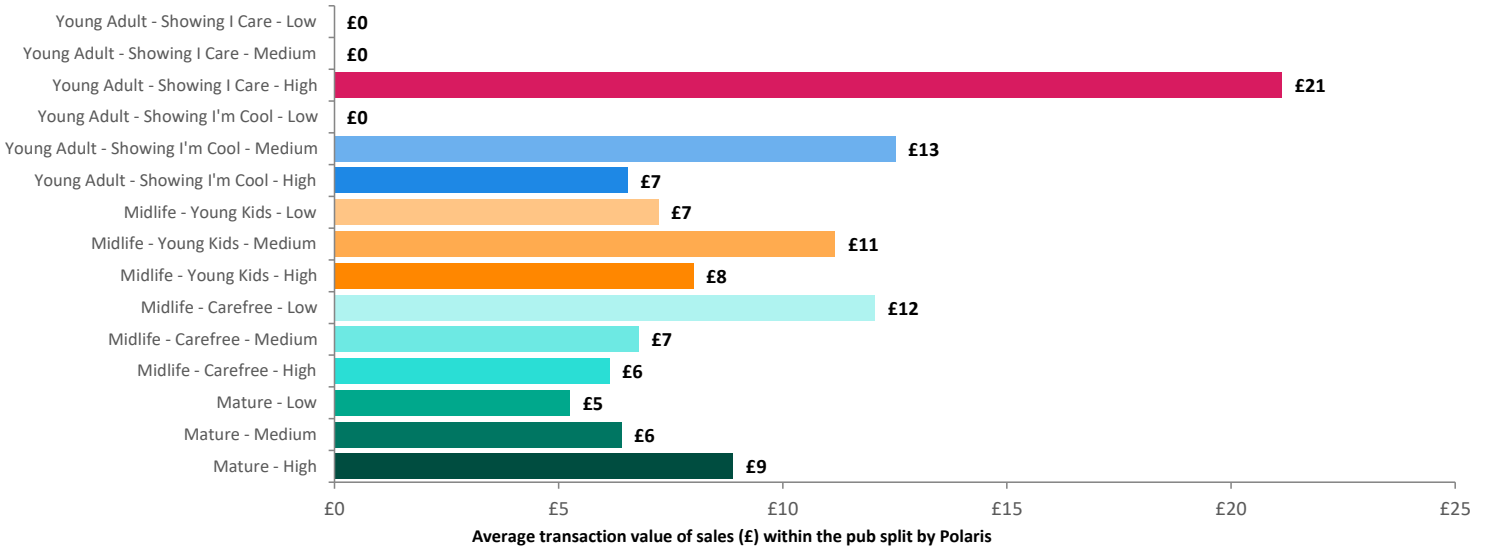

GB %

Average Transaction Values (£) by Polaris

Spend by Month

Time of Day/Day of Week

Time of day and day of week busyness from within a 60m radius of the pub calculated using GPS data

Index by Month

Seasonality of footfall from within 60m of the pub. Over 100 index indicates it is busier than average