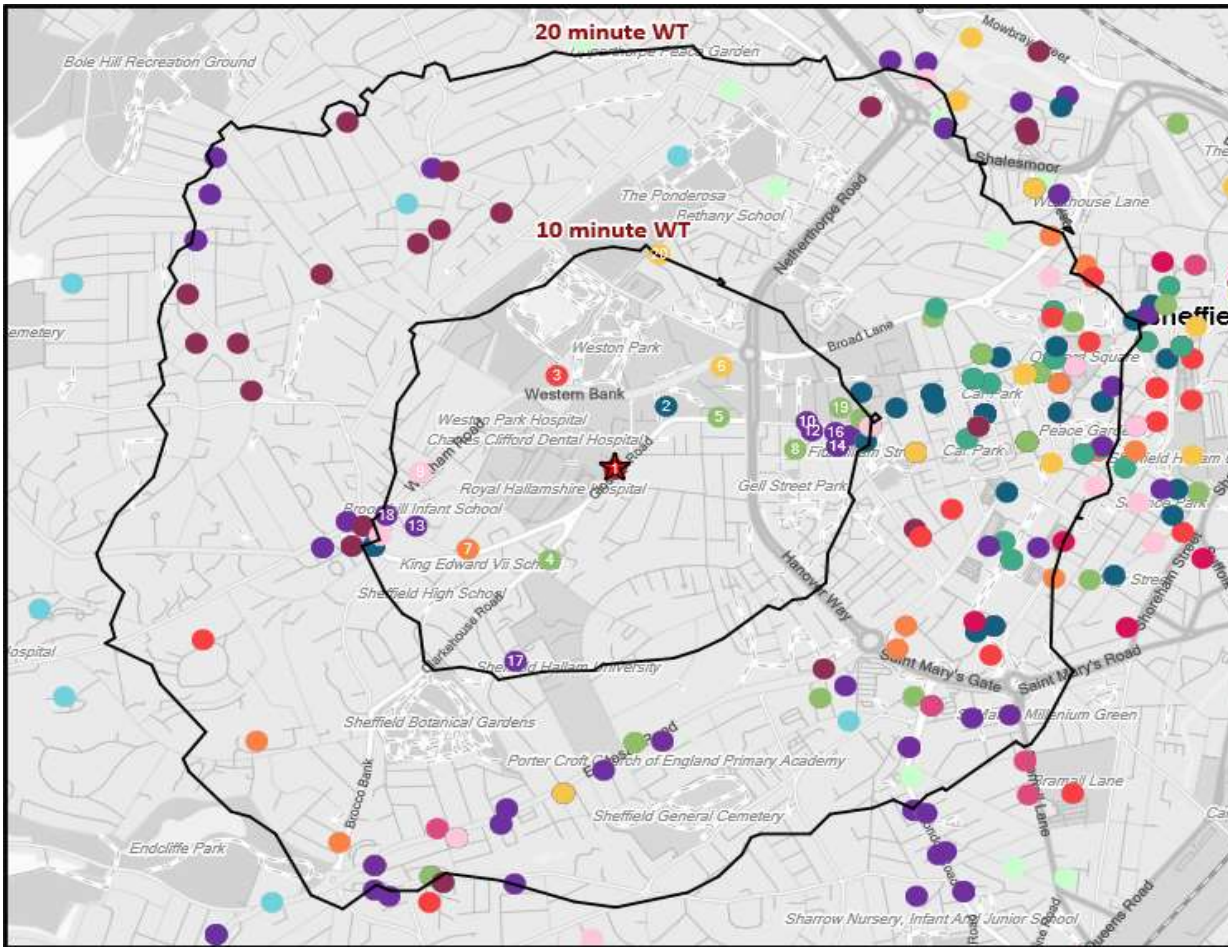

Index by Month

Seasonality of footfall from within 60m of the pub. Over 100 index indicates it is busier than average

Distance from Home

Illustrates how far those seen within 60m of the pub have travelled from their home location to get there

Time of Day/Day of Week

Polaris profile of people passing within 60m of the pub, these represent the potential customers walking past the door

★ Pub Sites
 N Catchment

CGA Licensed Premises

- ABOS
- Casual Dining
- Circuit Bar
- Clubland
- Community Pub
- Craft Led
- Family Pub Dining
- GPGF
- High Street Pub
- Hotel
- Large Venue
- Night Club
- Premium Local
- Restaurants
- Sports Clubs

Nearest 20 Pubs

Ref.	Name	Postcode	Operator	Segment	Distance (miles)
1	Doctors Orders	S 10 2JD	Star Pubs & Bars	Premium Local	0.0
2	University Of Sheffield	S 10 2TG	Independent Free	ABOS	0.2
3	Weston Park Museum	S 10 2TP	Independent Free	Large Venue	0.2
4	Francis Newton	S 10 2LA	Wetherspoons GB	Circuit Bar	0.2
5	Harley	S 10 2HW	Mitchells & Butlers	Circuit Bar	0.2
6	University Arms	S 3 7HG	Independent Free	High Street Pub	0.3
7	Rutland Hotel	S 10 2PY	Independent Free	Hotel	0.3
8	Bath Hotel	S 3 7QL	Independent Free	Circuit Bar	0.3
9	Nottingham House	S 10 2SR	Trust Inns Limited	GPGF	0.3
10	K Pasa	S 10 2HS	Independent Free	High Street Pub	0.4
10	Quetal Restaurant	S 10 2HS	Independent Free	Restaurants	0.4
12	Beju	S 10 2GW	Independent Free	Restaurants	0.4
13	Buon Cibo	S 10 2PL	Independent Free	Restaurants	0.4
14	Revolution	S 1 4JB	Revolution Bars Group	ABOS	0.4
14	Ginseng	S 1 4JB	Independent Free	Restaurants	0.4
16	Piccolos Restaurant	S 3 7RX	Independent Free	Restaurants	0.4
17	Curators House	S 10 2LR	Independent Free	Restaurants	0.4
18	Butcher & Catch	S 10 2SP	Independent Free	Restaurants	0.4
19	Red Deer	S 1 4DD	Star Pubs & Bars	Circuit Bar	0.4
20	Dam House Bar & Restaurant	S 3 7NZ	Independent Free	High Street Pub	0.4