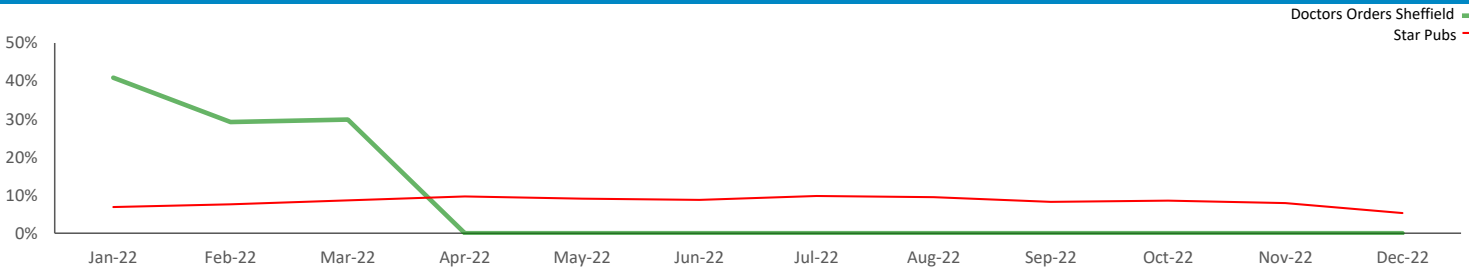

Total 8,742 60,067 413,609

Spend by Polaris

GB %

Average Transaction Values (£) by Polaris

Spend by Month

Time of Day/Day of Week

Time of day and day of week busyness from within a 60m radius of the pub calculated using GPS data

Index by Month

Seasonality of footfall from within 60m of the pub. Over 100 index indicates it is busier than average

Distance from Home

Illustrates how far those seen within 60m of the pub have travelled from their home location to get there