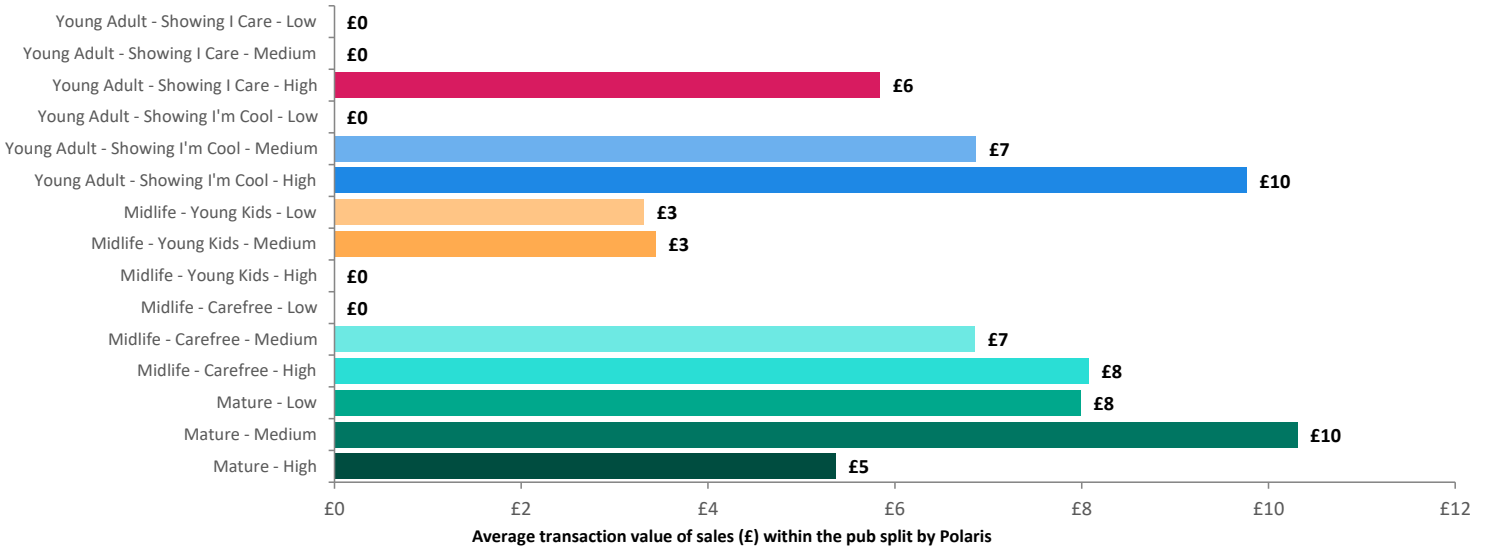

Total 8,742 60,067 413,609

Spend by Polaris

GB %

Average Transaction Values (£) by Polaris

Spend by Month

Time of Day/Day of Week

Time of day and day of week busyness from within a 60m radius of the pub calculated using GPS data

Index by Month

Seasonality of footfall from within 60m of the pub. Over 100 index indicates it is busier than average

Distance from Home

Illustrates how far those seen within 60m of the pub have travelled from their home location to get there