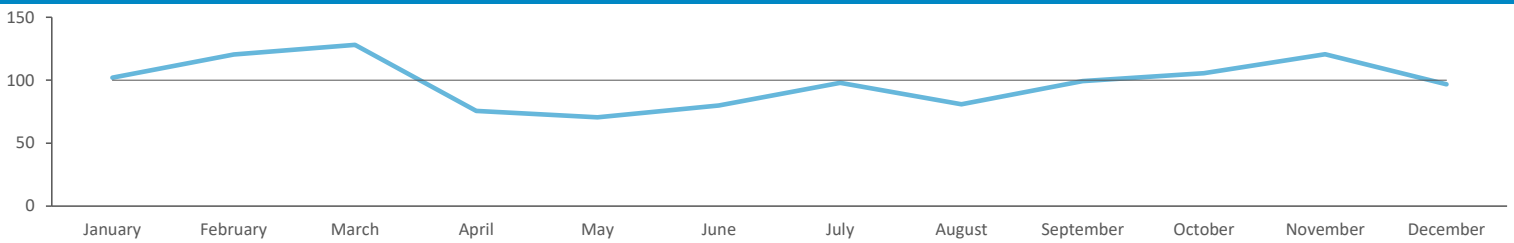

Total 8,742 60,067 413,609

Spend by Polaris

GB %

Average Transaction Values (£) by Polaris

Spend by Month

Time of Day/Day of Week

Time of day and day of week busyness from within a 60m radius of the pub calculated using GPS data

Index by Month

Seasonality of footfall from within 60m of the pub. Over 100 index indicates it is busier than average

Distance from Home

Illustrates how far those seen within 60m of the pub have travelled from their home location to get there