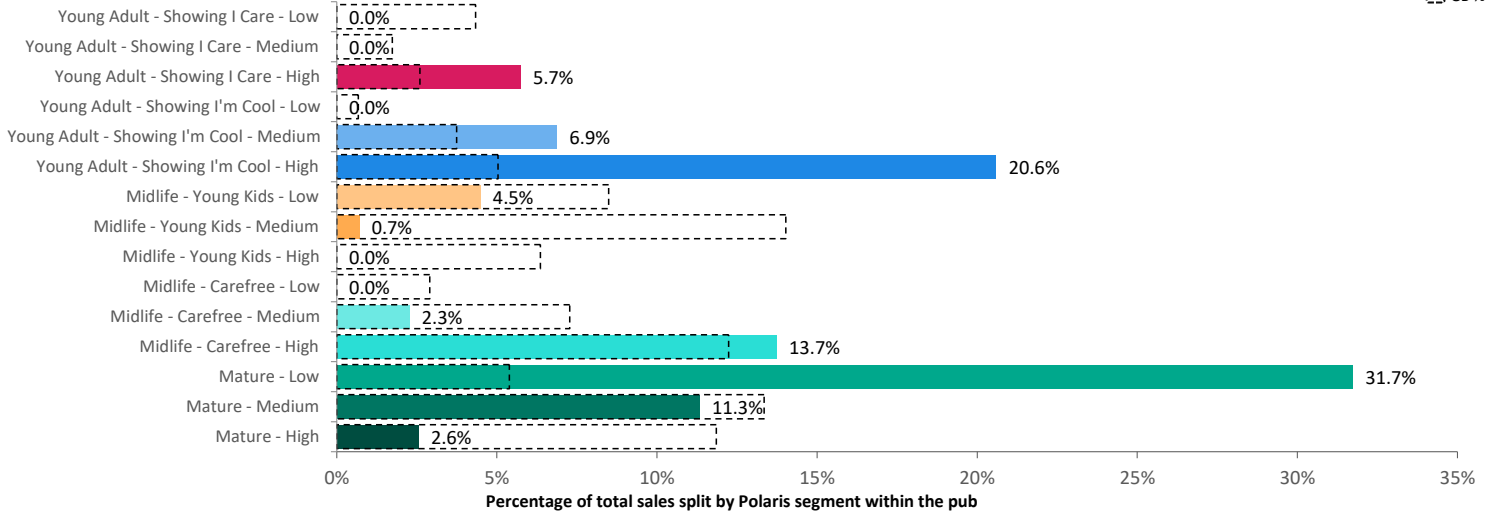

Spend by Polaris

GB %