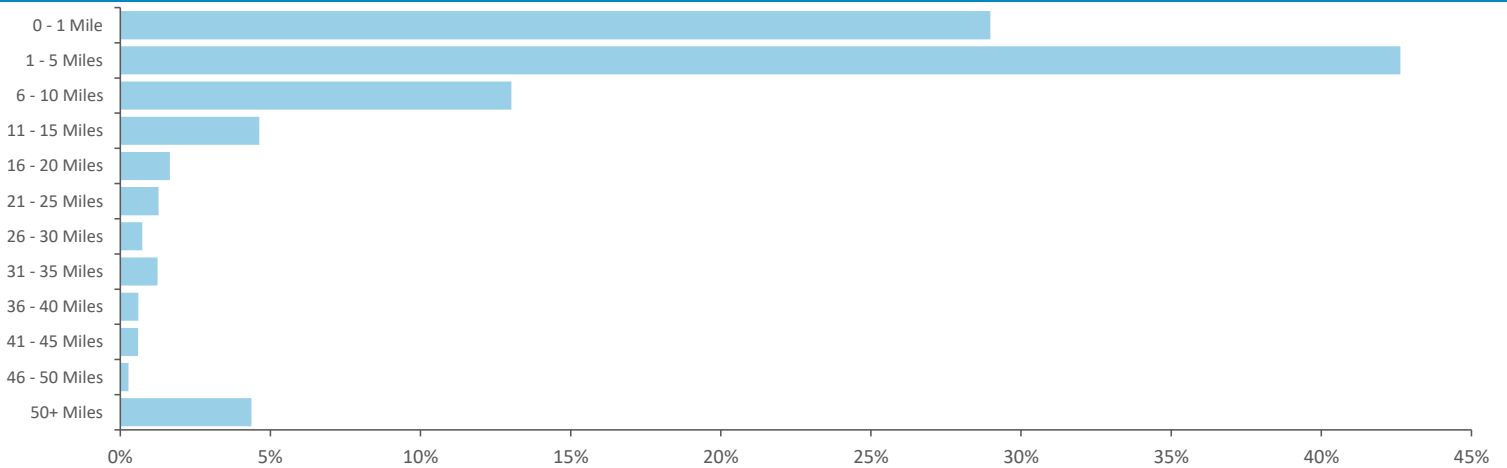

Total 8,742 60,067 413,609

Spend by Polaris

GB %

Average Transaction Values (£) by Polaris

Spend by Month

Time of Day/Day of Week

Time of day and day of week busyness from within a 60m radius of the pub calculated using GPS data

Index by Month

Seasonality of footfall from within 60m of the pub. Over 100 index indicates it is busier than average

Distance from Home

Illustrates how far those seen within 60m of the pub have travelled from their home location to get there