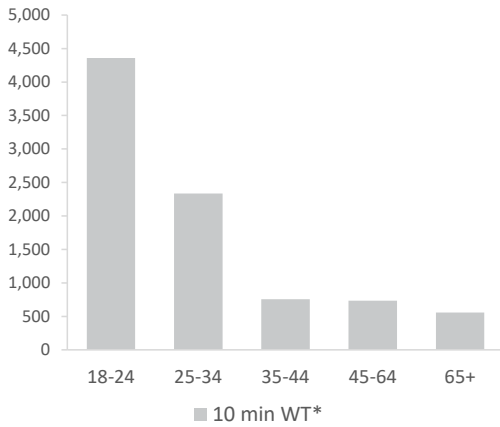

*WT= Walktime, **DT= Drivetime

	Catchment Size (Counts)			Index vs GB Average		
	10 min WT*	20 min WT*	20 min DT**	10 min WT*	20 min WT*	20 min DT**
Population	9,651	65,961	518,420	182	453	137
Adults 18+	8,742	60,067	413,609	201	336	138
Competition Pubs	20	106	448	133	331	124
Adults 18+ per Competition Pub	437	567	923	53	69	112
% Adults Likely to Drink	80.6%	81.0%	81.3%	98	98	99

Population & Adults 18+ index is based on all pubs

Affluence	Low	77.8%	66.1%	41.1%	303	258	160
	Medium	16.3%	19.7%	30.7%	41	50	78
	High	3.6%	8.2%	26.6%	11	25	79

*Affluence does not include Not Private Households

Age Profile	18-24	4,360	30,812	73,774	557	576	175
	25-34	2,334	15,410	86,622	182	176	126
	35-44	757	4,880	61,571	61	57	92
	45-64	733	5,441	112,026	30	32	85
	65+	558	3,524	79,616	30	28	80

	Catchment Size (Counts)			Index vs GB Average			
	10 min WT*	20 min WT*	20 min DT**	10 min WT*	20 min WT*	20 min DT**	
Gender	Male	5,510 (57%)	36,085 (55%)	259,740 (50%)	115	111	101
	Female	4,141 (43%)	29,876 (45%)	258,680 (50%)	85	90	99
Economic Status (16-74)	Employed: Full-time	1,865 (22%)	12,858 (22%)	137,007 (36%)	52	52	86
	Employed: Part-time	384 (4%)	2,787 (5%)	48,430 (13%)	34	36	97
	Self employed	416 (5%)	2,582 (4%)	28,173 (7%)	51	46	77
	Unemployed	156 (2%)	984 (2%)	10,384 (3%)	76	70	114
	Retired	323 (4%)	1,963 (3%)	46,343 (12%)	27	24	87
	Other	5,474 (64%)	37,888 (64%)	114,934 (30%)	322	325	151
Total Worker Count		17,407	34,472	216,841			