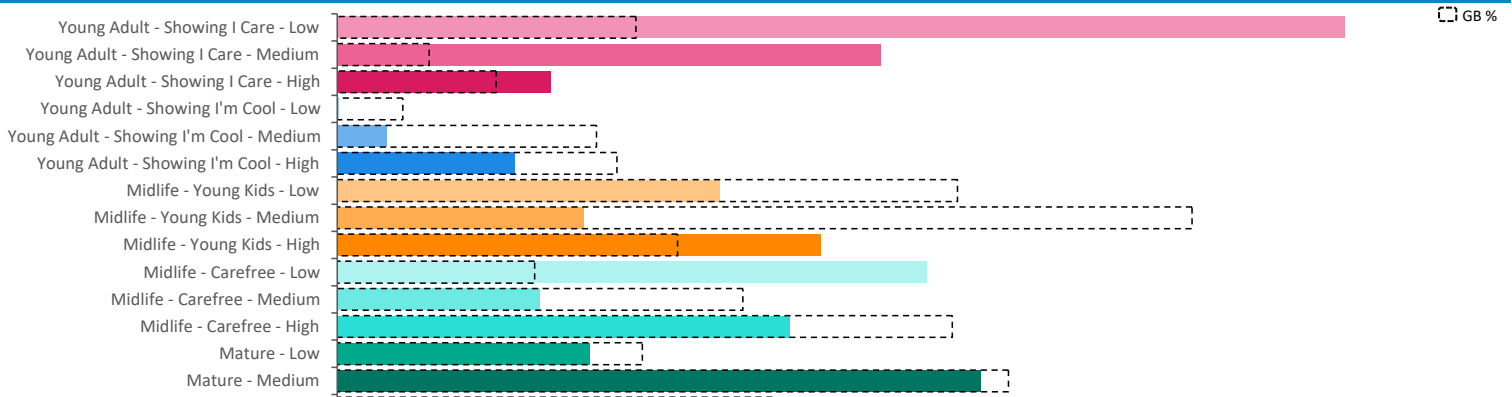

Polaris Plus Profile