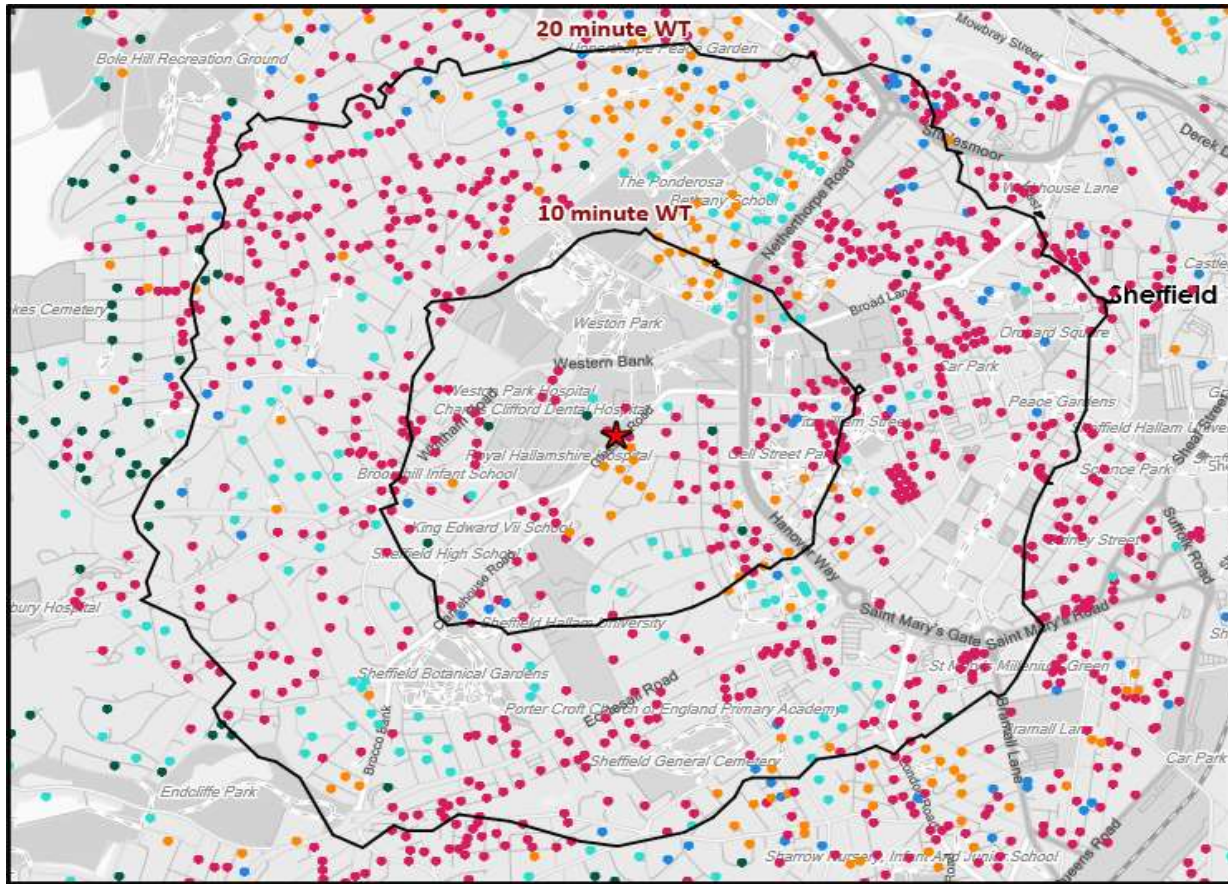

- Pub Sites
- Catchment
- **Polaris Segments**
- Young Adult - Showing I Care
- Young Adult - Showing I'm Cool
- Midlife - Young Kids
- Midlife - Carefree
- Mature

Polaris Profile by Catchment

*WT= Walktime, **DT= Drivetime

Polaris Segment	Population Count			Index vs GB average		
	10 min WT*	20 min WT*	20 min DT**	10 min WT*	20 min WT*	20 min DT**
Young Adult - Showing I Care	6,318	44,103	103,419	810	823	280
Young Adult - Showing I'm Cool	248	1,194	25,316	31	22	67
Midlife - Young Kids	1,157	5,266	113,171	42	28	87
Midlife - Carefree	709	5,594	89,137	39	44	102
Mature	103	370	76,042	4	2	66
Not Private Households	207	3,540	6,524	165	410	110
Total	8,742	60,067	413,609