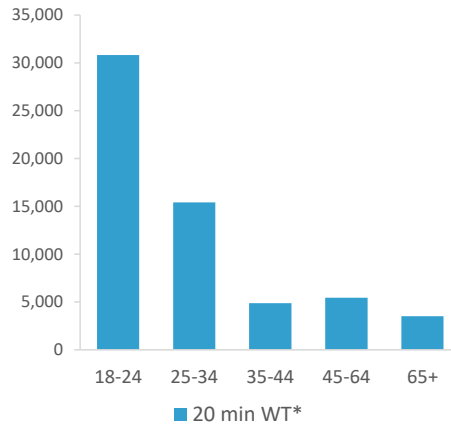

*WT= Walktime, **DT= Drivetime

	Catchment Size (Counts)			Index vs GB Average		
	10 min WT*	20 min WT*	20 min DT**	10 min WT*	20 min WT*	20 min DT**
Population	9,651	65,961	518,420	182	453	137
Adults 18+	8,742	60,067	413,609	201	336	138
Competition Pubs	20	106	448	133	331	124
Adults 18+ per Competition Pub	437	567	923	53	69	112
% Adults Likely to Drink	80.6%	81.0%	81.3%	98	98	99

Population & Adults 18+ index is based on all pubs

Affluence	Low	77.8%	66.1%	41.1%	303	258	160
	Medium	16.3%	19.7%	30.7%	41	50	78
	High	3.6%	8.2%	26.6%	11	25	79

*Affluence does not include Not Private Households

Age Profile	18-24	4,360	30,812	73,774	557	576	175
	25-34	2,334	15,410	86,622	182	176	126
	35-44	757	4,880	61,571	61	57	92
	45-64	733	5,441	112,026	30	32	85
	65+	558	3,524	79,616	30	28	80

	Catchment Size (Counts)			Index vs GB Average			
	10 min WT*	20 min WT*	20 min DT**	10 min WT*	20 min WT*	20 min DT**	
Gender	Male	5,510 (57%)	36,085 (55%)	259,740 (50%)	115	111	101
	Female	4,141 (43%)	29,876 (45%)	258,680 (50%)	85	90	99
Economic Status (16-74)	Employed: Full-time	1,865 (22%)	12,858 (22%)	137,007 (36%)	52	52	86
	Employed: Part-time	384 (4%)	2,787 (5%)	48,430 (13%)	34	36	97
	Self employed	416 (5%)	2,582 (4%)	28,173 (7%)	51	46	77
	Unemployed	156 (2%)	984 (2%)	10,384 (3%)	76	70	114
	Retired	323 (4%)	1,963 (3%)	46,343 (12%)	27	24	87
	Other	5,474 (64%)	37,888 (64%)	114,934 (30%)	322	325	151
Total Worker Count		17,407	34,472	216,841			