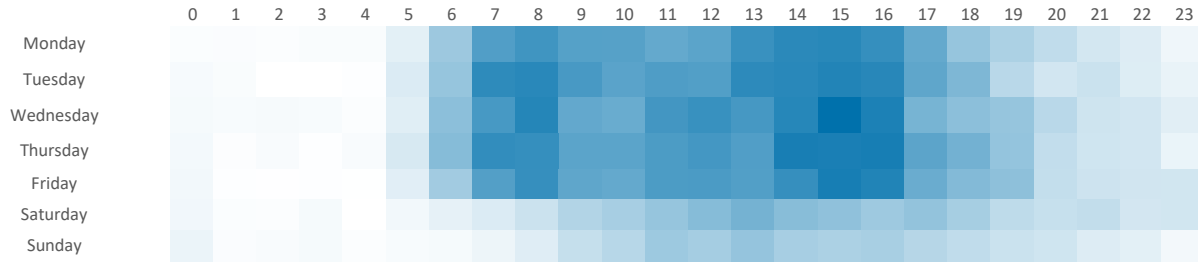

Total 8,742 60,067 413,609

Spend by Polaris

GB %

Average Transaction Values (£) by Polaris

Spend by Month

Time of Day/Day of Week

Time of day and day of week busyness from within a 60m radius of the pub calculated using GPS data

Index by Month

Seasonality of footfall from within 60m of the pub. Over 100 index indicates it is busier than average

Distance from Home

Illustrates how far those seen within 60m of the pub have travelled from their home location to get there