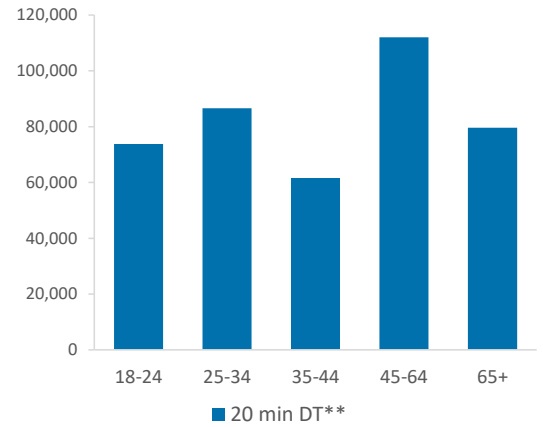

*WT= Walktime, **DT= Drivetime

	Catchment Size (Counts)			Index vs GB Average		
	10 min WT*	20 min WT*	20 min DT**	10 min WT*	20 min WT*	20 min DT**
Population	9,651	65,961	518,420	182	453	137
Adults 18+	8,742	60,067	413,609	201	336	138
Competition Pubs	20	106	448	133	331	124
Adults 18+ per Competition Pub	437	567	923	53	69	112
% Adults Likely to Drink	80.6%	81.0%	81.3%	98	98	99

Population & Adults 18+ index is based on all pubs

Affluence	Low	77.8%	66.1%	41.1%	303	258	160
	Medium	16.3%	19.7%	30.7%	41	50	78
	High	3.6%	8.2%	26.6%	11	25	79

*Affluence does not include Not Private Households

Age Profile	18-24	4,360	30,812	73,774	557	576	175
	25-34	2,334	15,410	86,622	182	176	126
	35-44	757	4,880	61,571	61	57	92
	45-64	733	5,441	112,026	30	32	85
	65+	558	3,524	79,616	30	28	80

	Catchment Size (Counts)			Index vs GB Average			
	10 min WT*	20 min WT*	20 min DT**	10 min WT*	20 min WT*	20 min DT**	
Gender	Male	5,510 (57%)	36,085 (55%)	259,740 (50%)	115	111	101
	Female	4,141 (43%)	29,876 (45%)	258,680 (50%)	85	90	99
Economic Status (16-74)	Employed: Full-time	1,865 (22%)	12,858 (22%)	137,007 (36%)	52	52	86
	Employed: Part-time	384 (4%)	2,787 (5%)	48,430 (13%)	34	36	97
	Self employed	416 (5%)	2,582 (4%)	28,173 (7%)	51	46	77
	Unemployed	156 (2%)	984 (2%)	10,384 (3%)	76	70	114
	Retired	323 (4%)	1,963 (3%)	46,343 (12%)	27	24	87
	Other	5,474 (64%)	37,888 (64%)	114,934 (30%)	322	325	151
Total Worker Count		17,407	34,472	216,841			