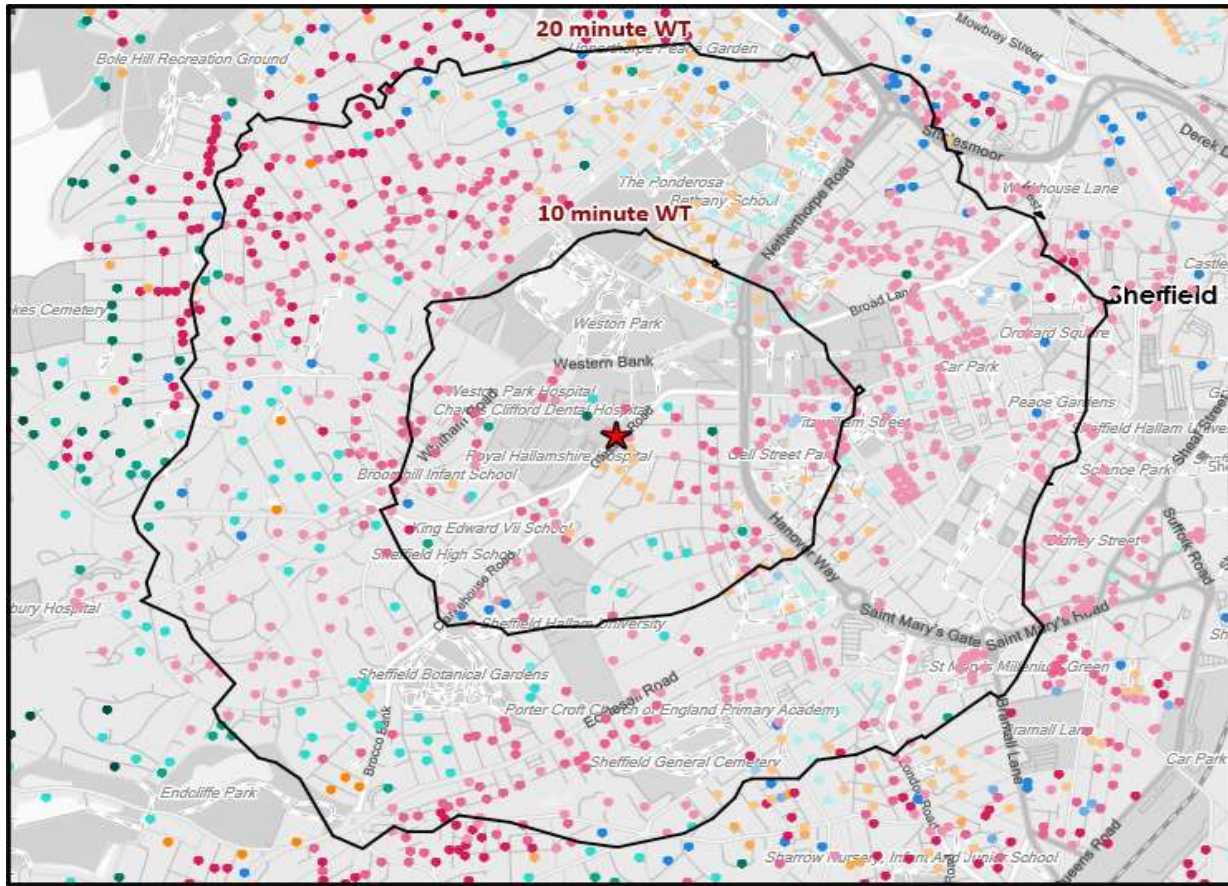

Polaris Plus Profile by Catchment

*WT= Walktime, **DT= Drivetime

Polaris Plus Segment	Population Count			Index vs GB average		
	10 min WT*	20 min WT*	20 min DT**	10 min WT*	20 min WT*	20 min DT**
Young Adult - Showing I Care						
Low	4,928	30,902	49,559	1,345	1,227	286
Medium	1,390	11,433	14,714	1,166	1,396	261
High	0	1,768	39,146	0	87	281
Young Adult - Showing I'm Cool						
Low	131	411	481	146	67	11
Medium	0	0	9,695	0	0	63
High	117	783	15,140	30	29	82
Midlife - Young Kids						
Low	1,148	4,666	71,901	118	70	156
Medium	9	317	35,005	1	4	57
High	0	283	6,265	0	9	28
Midlife - Carefree						
Low	515	3,433	27,252	173	168	194
Medium	0	47	34,299	0	1	123
High	194	2,114	27,586	20	32	61
Mature						
Low	75	315	20,741	14	9	84
Medium	28	55	33,299	3	1	64
High	0	0	22,002	0	0	57
Not Private Households	207	3,540	6,524	165	410	110