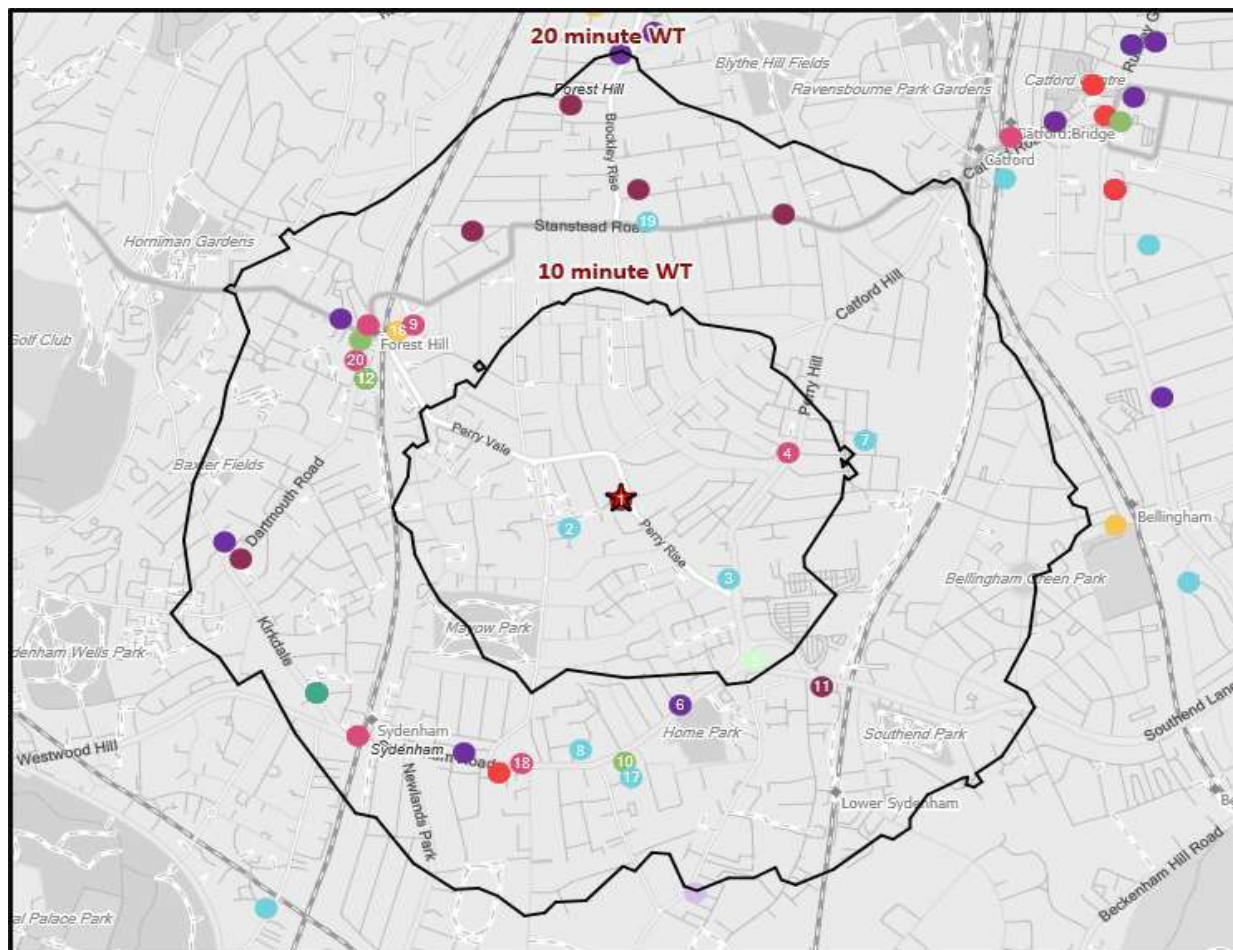

Time of Day/Day of Week

Time of day and day of week busyness from within a 60m radius of the pub calculated using GPS data

Index by Month

Seasonality of footfall from within 60m of the pub. Over 100 index indicates it is busier than average

Distance from Home

Illustrates how far those seen within 60m of the pub have travelled from their home location to get there

Polaris Plus Profile

Time of Day/Day of Week

Polaris profile of people passing within 60m of the pub, these represent the potential customers walking past the door

Nearest 20 Pubs

Ref.	Name	Postcode	Operator	Segment	Distance (miles)
1	Prince Of Wales	SE23 2QL	Star Pubs & Bars	Premium Local	0.0
2	Forest Hill Bowling Club	SE23 2LW	Independent Free	Clubland	0.1
3	Tudor Livesey Social Club	SE 6 4HD	Independent Free	Clubland	0.3
4	Perry Hill Tavern	SE 6 4EY	*Other Small Retail Groups	Family Pub Dining	0.3
5	Bell	SE26 5SJ	Stonegate Pub Company	Community Pub	0.4
6	Millenium Tandoori	SE26 5EW	Independent Free	Restaurants	0.4
7	Forest Hill Cricket & Blackheath Hockey	SE 6 4DH	Independent Free	Clubland	0.5
8	Lower Sydenham Social Club & In	SE26 4JY	Independent Free	Clubland	0.5
9	All Inn One	SE23 2NE	Independent Free	Family Pub Dining	0.6
10	Alfred Sydenham	SE26 5RP	Independent Free	Circuit Bar	0.6
11	Railway Tavern	SE26 5BH	*Other Small Retail Groups	Premium Local	0.6
12	Dartmouth Arms	SE23 3HN	Stonegate Pub Company	GPGF	0.6
12	Aga's Little Deli & Cafe	SE23 3HN	Independent Free	ABOS	0.6
12	Bird In Hand	SE23 3HN	RedCat Pub Company	Circuit Bar	0.6
12	Hill	SE23 3HN	Stonegate Pub Company	Circuit Bar	0.6
16	Sfizio	SE23 2AR	Independent Free	High Street Pub	0.6
17	Sydenham Catholic Club	SE26 5RR	Independent Free	Clubland	0.6
18	Dolphin	SE26 5HB	Stonegate Pub Company	Family Pub Dining	0.6
19	Lewisham National Reserve Club	SE23 1HU	Independent Free	Clubland	0.6
20	Sylvan Post	SE23 3XU	Portobello Brewing Co	Family Pub Dining	0.6