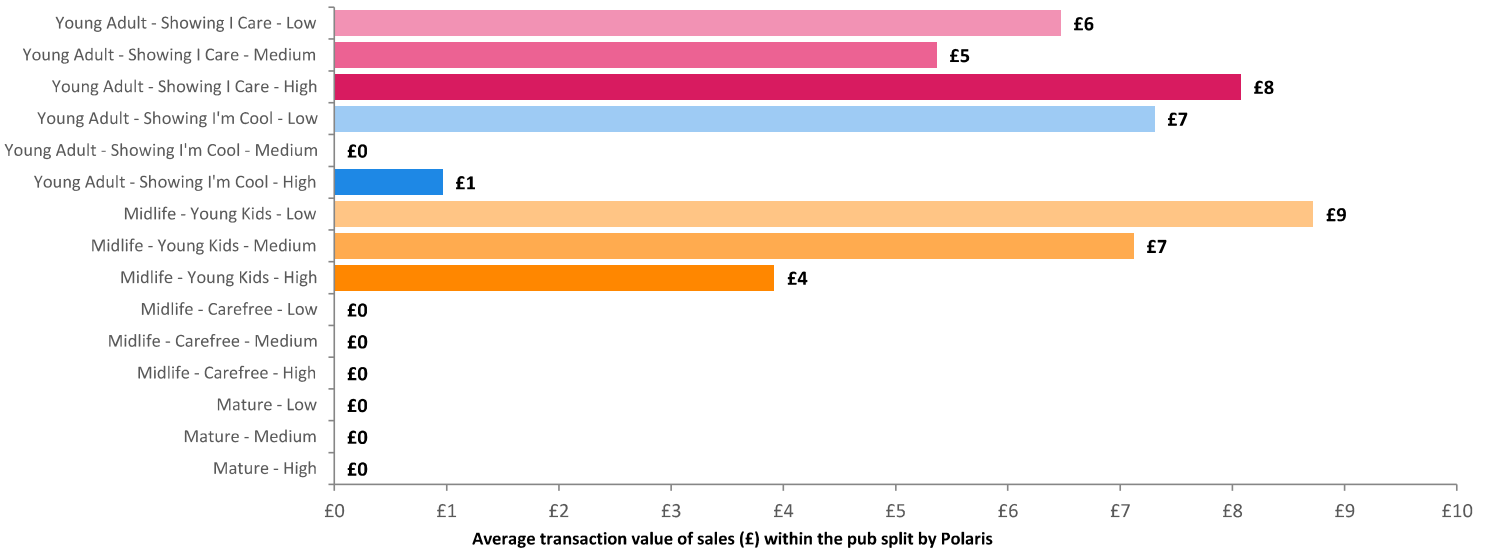

Average Transaction Values (£) by Polaris