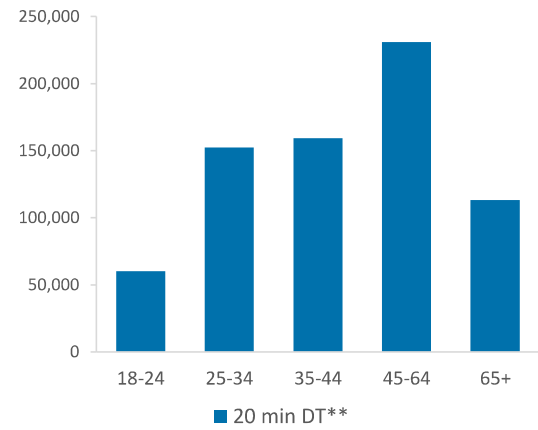

*WT= Walktime, **DT= Drivetime

	Catchment Size (Counts)			Index vs GB Average		
	10 min WT*	20 min WT*	20 min DT**	10 min WT*	20 min WT*	20 min DT**
Population	12,894	53,804	928,118	244	370	245
Adults 18+	9,850	41,471	716,021	226	232	240
Competition Pubs	4	30	406	27	94	112
Adults 18+ per Competition Pub	2,463	1,382	1,764	298	167	214
% Adults Likely to Drink	82.2%	81.9%	82.8%	100	99	100

Population & Adults 18+ index is based on all pubs

Affluence	Low	58.5%	66.7%	50.1%	228	260	195
	Medium	27.2%	20.5%	25.9%	69	52	66
	High	14.3%	12.5%	23.4%	43	37	70

*Affluence does not include Not Private Households

Age Profile	18-24	757	3,189	60,010	72	73	80
	25-34	1,809	9,086	152,474	106	127	124
	35-44	2,390	10,074	159,323	144	145	133
	45-64	3,311	13,437	230,974	100	98	97
	65+	1,583	5,685	113,240	64	55	64

	Catchment Size (Counts)			Index vs GB Average			
	10 min WT*	20 min WT*	20 min DT**	10 min WT*	20 min WT*	20 min DT**	
Gender							
	Male	6,387 (50%)	26,892 (50%)	456,597 (49%)	100	101	99
	Female	6,507 (50%)	26,912 (50%)	471,521 (51%)	100	99	101
Economic Status (16-74)							
	Employed: Full-time	4,445 (47%)	18,557 (46%)	319,243 (47%)	113	111	112
	Employed: Part-time	1,077 (11%)	4,738 (12%)	77,130 (11%)	88	91	87
	Self employed	1,024 (11%)	4,165 (10%)	76,681 (11%)	113	109	117
	Unemployed	317 (3%)	1,352 (3%)	20,890 (3%)	141	142	129
	Retired	827 (9%)	2,994 (7%)	54,914 (8%)	63	54	58
	Other	1,773 (19%)	8,288 (21%)	135,978 (20%)	95	105	101
Total Worker Count		2,167	11,996	176,583			