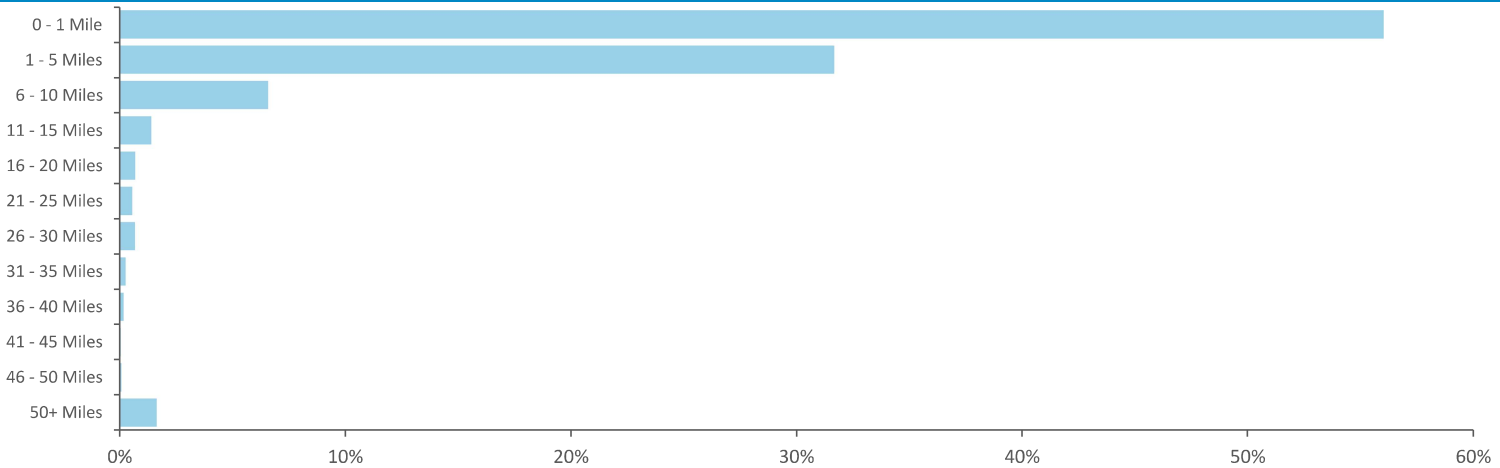

Time of Day/Day of Week

Time of day and day of week busyness from within a 60m radius of the pub calculated using GPS data

Index by Month

Seasonality of footfall from within 60m of the pub. Over 100 index indicates it is busier than average

Distance from Home

Illustrates how far those seen within 60m of the pub have travelled from their home location to get there

Polaris Plus Profile

Time of Day/Day of Week

Polaris profile of people passing within 60m of the pub, these represent the potential customers walking past the door