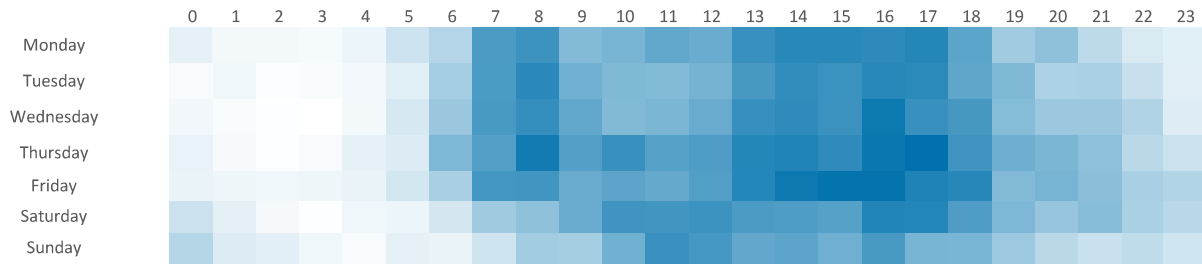

Time of Day/Day of Week

Time of day and day of week busyness from within a 60m radius of the pub calculated using GPS data

Index by Month

Seasonality of footfall from within 60m of the pub. Over 100 index indicates it is busier than average