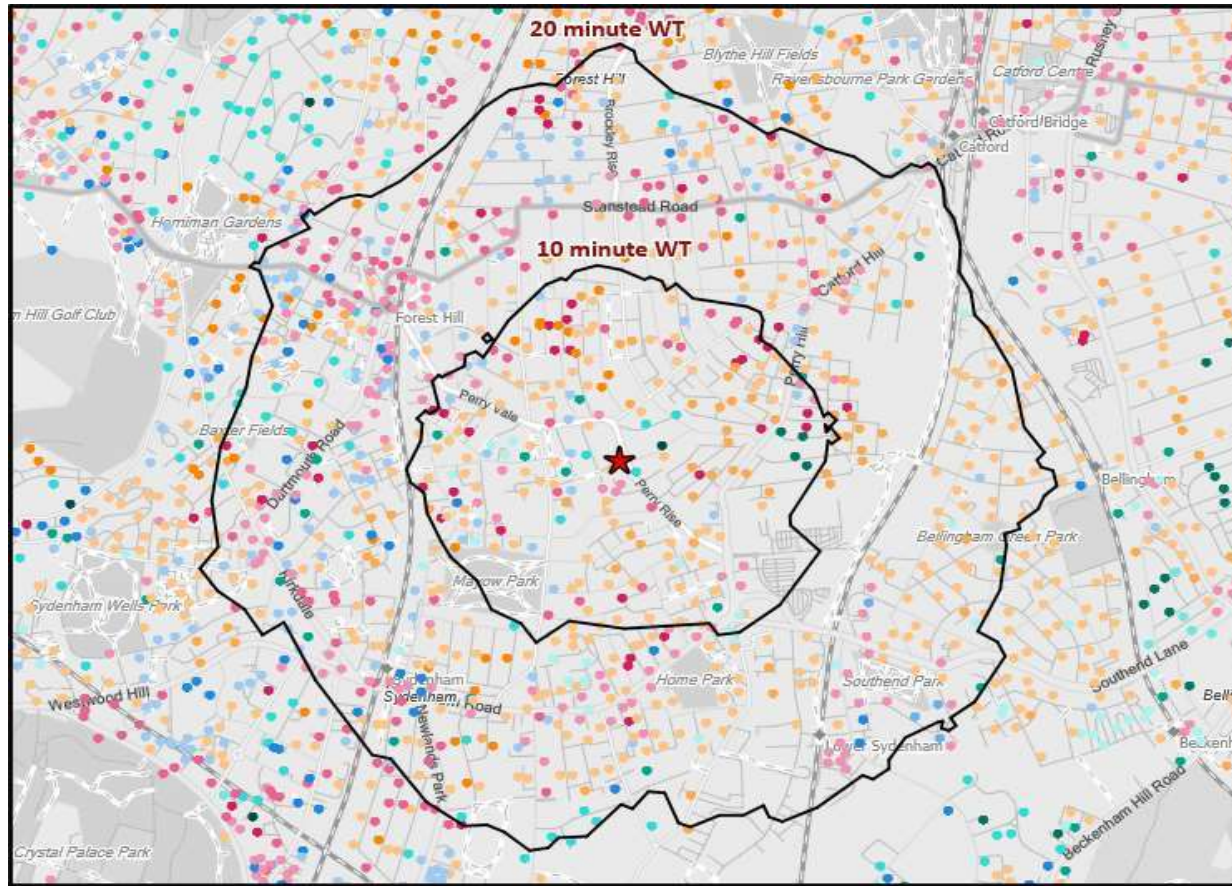

Polaris Plus Profile by Catchment

*WT= Walktime, **DT= Drivetime

Polaris Plus Segment	Population Count			Index vs GB average		
	10 min WT*	20 min WT*	20 min DT**	10 min WT*	20 min WT*	20 min DT**
Young Adult - Showing I Care						
Low	587	4,377	76,709	142	252	256
Medium	708	4,785	72,122	527	846	739
High	696	1,333	18,720	210	95	78
Young Adult - Showing I'm Cool						
Low	513	4,608	46,555	507	1,081	633
Medium	0	147	1,930	0	10	7
High	14	1,151	37,228	3	62	116
Midlife - Young Kids						
Low	4,293	17,387	212,400	392	377	267
Medium	1,713	3,307	87,606	117	53	82
High	283	1,657	35,155	53	74	91
Midlife - Carefree						
Low	265	864	9,359	79	61	38
Medium	0	0	7,921	0	0	16
High	379	1,004	63,645	35	22	81
Mature						
Low	105	422	13,422	18	17	32
Medium	257	257	16,177	21	5	18
High	37	37	12,533	4	1	19
Not Private Households	0	135	4,539	0	23	44