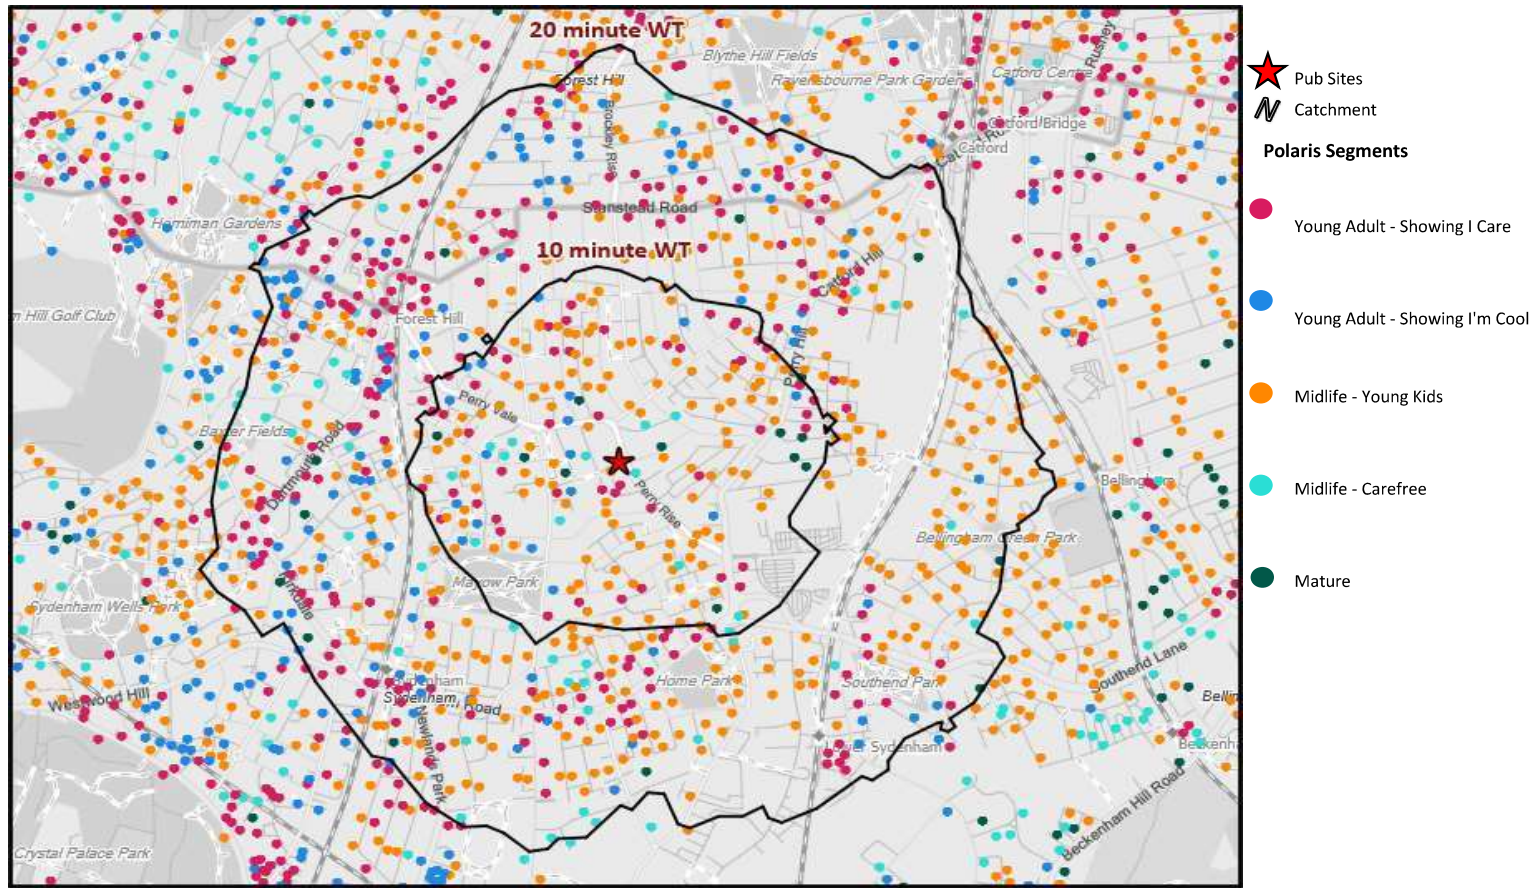

Polaris Profile by Catchment

*WT= Walktime, **DT= Drivetime

Polaris Segment	Population Count			Index vs GB average		
	10 min WT*	20 min WT*	20 min DT**	10 min WT*	20 min WT*	20 min DT**
Young Adult - Showing I Care	1,991	10,495	167,551	227	284	262
Young Adult - Showing I'm Cool	527	5,906	85,713	58	155	130
Midlife - Young Kids	6,289	22,351	335,161	203	172	149
Midlife - Carefree	644	1,868	80,925	31	21	54
Mature	399	716	42,132	14	6	21
Not Private Households	0	135	4,539	0	23	44
Total	9,850	41,471	716,021