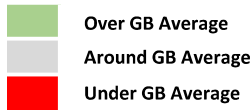

*WT= Walktime, **DT= Drivetime

	Catchment Size (Counts)			Index vs GB Average		
	10 min WT*	20 min WT*	20 min DT**	10 min WT*	20 min WT*	20 min DT**
Population	12,894	53,804	928,118	244	370	245
Adults 18+	9,850	41,471	716,021	226	232	240
Competition Pubs	4	30	406	27	94	112
Adults 18+ per Competition Pub	2,463	1,382	1,764	298	167	214
% Adults Likely to Drink	82.2%	81.9%	82.8%	100	99	100