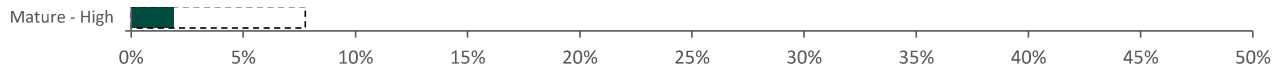

Distance from Home

Illustrates how far those seen within 60m of the pub have travelled from their home location to get there

Polaris Plus Profile

Time of Day/Day of Week

Polaris profile of people passing within 60m of the pub, these represent the potential customers walking past the door