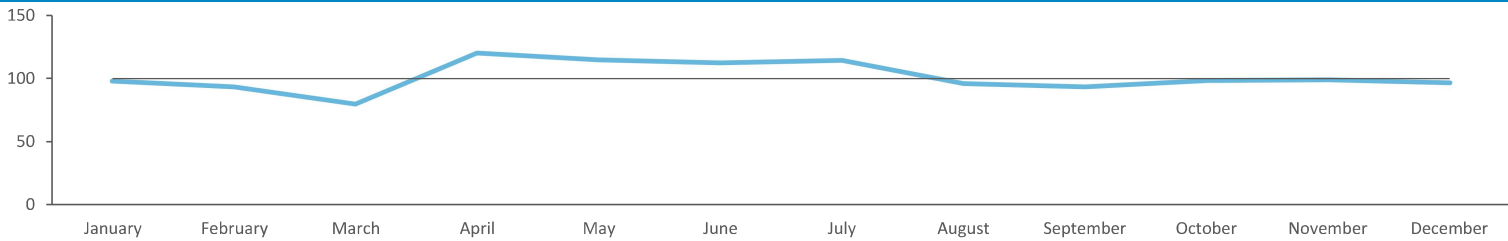

Total	9,850	41,471	716,021
-------	-------	--------	---------

Spend by Polaris

Average Transaction Values (£) by Polaris

Spend by Month

Mobile Data Summary - Prince Of Wales Forest Hill

© 2023 CACI Limited and all other applicable third party notices (©2022, Digital Envoy. All Rights Reserved) can be found at www.caci.co.uk/copyrightnotices.pdf

Time of Day/Day of Week

Time of day and day of week busyness from within a 60m radius of the pub calculated using GPS data

Index by Month

Seasonality of footfall from within 60m of the pub. Over 100 index indicates it is busier than average

Distance from Home

Illustrates how far those seen within 60m of the pub have travelled from their home location to get there

Polaris Plus Profile

Time of Day/Day of Week

Polaris profile of people passing within 60m of the pub, these represent the potential customers walking past the door