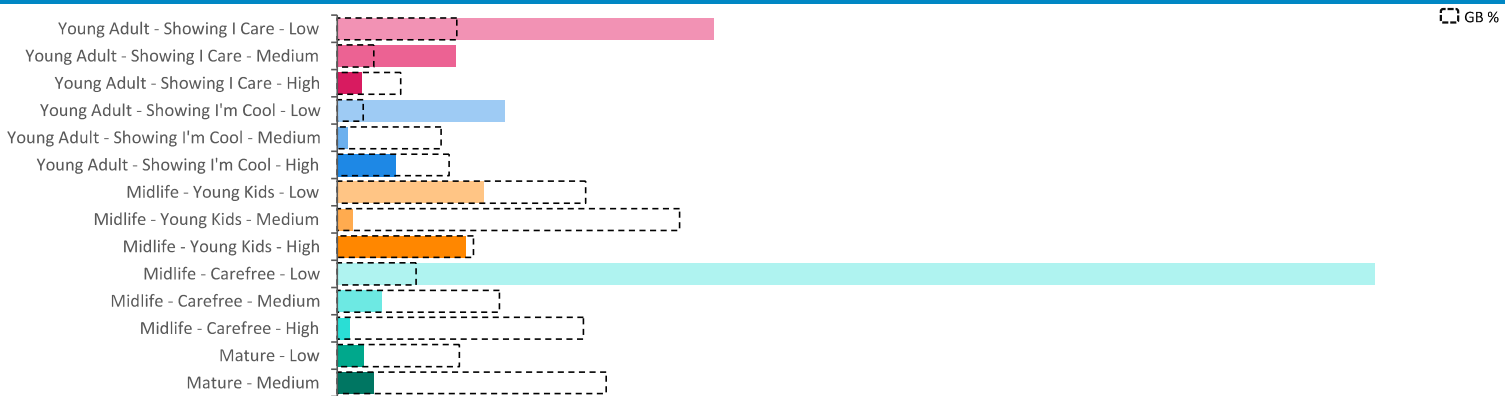

Time of Day/Day of Week

Time of day and day of week busyness from within a 60m radius of the pub calculated using GPS data

Index by Month

Seasonality of footfall from within 60m of the pub. Over 100 index indicates it is busier than average

Distance from Home

Illustrates how far those seen within 60m of the pub have travelled from their home location to get there

Polaris Plus Profile

Time of Day/Day of Week

Polaris profile of people passing within 60m of the pub, these represent the potential customers walking past the door