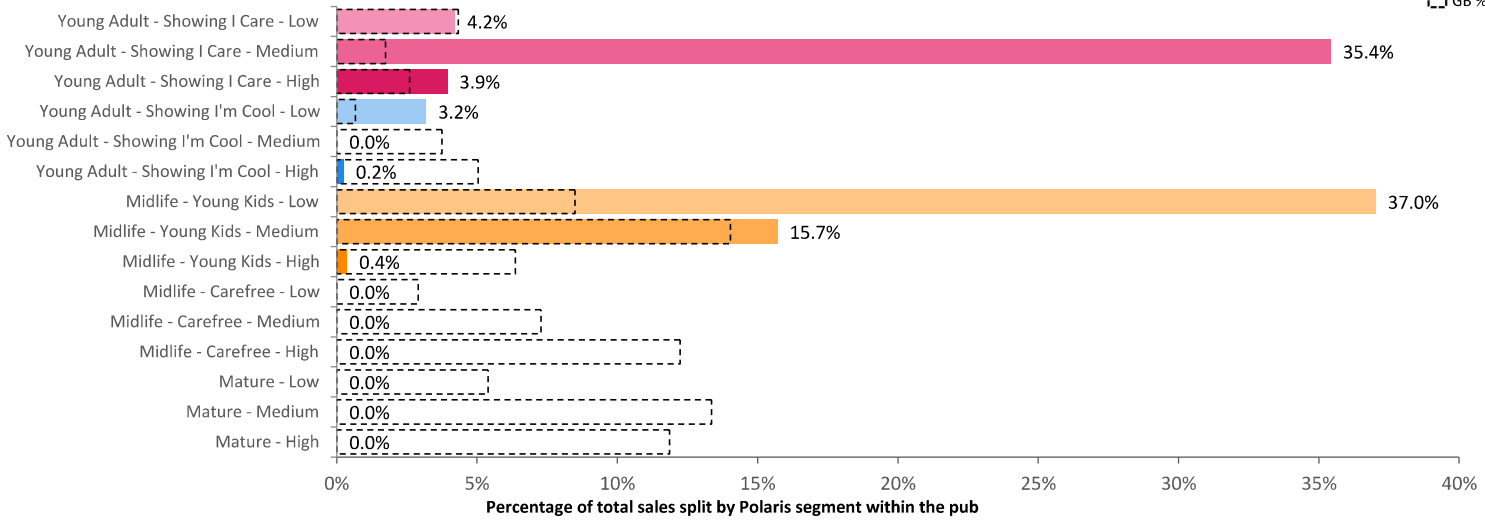

Spend by Polaris