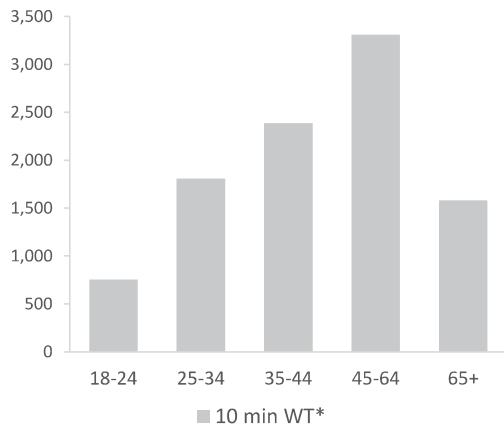

*WT= Walktime, **DT= Drivetime

	Catchment Size (Counts)			Index vs GB Average		
	10 min WT*	20 min WT*	20 min DT**	10 min WT*	20 min WT*	20 min DT**
Population	12,894	53,804	928,118	244	370	245
Adults 18+	9,850	41,471	716,021	226	232	240
Competition Pubs	4	30	406	27	94	112
Adults 18+ per Competition Pub	2,463	1,382	1,764	298	167	214
% Adults Likely to Drink	82.2%	81.9%	82.8%	100	99	100

Population & Adults 18+ index is based on all pubs

Affluence	Low	58.5%	66.7%	50.1%	228	260	195
	Medium	27.2%	20.5%	25.9%	69	52	66
	High	14.3%	12.5%	23.4%	43	37	70

*Affluence does not include Not Private Households

Age Profile	18-24	757	3,189	60,010	72	73	80
	25-34	1,809	9,086	152,474	106	127	124
	35-44	2,390	10,074	159,323	144	145	133
	45-64	3,311	13,437	230,974	100	98	97
	65+	1,583	5,685	113,240	64	55	64

	Catchment Size (Counts)			Index vs GB Average			
	10 min WT*	20 min WT*	20 min DT**	10 min WT*	20 min WT*	20 min DT**	
Gender							
	Male	6,387 (50%)	26,892 (50%)	456,597 (49%)	100	101	99
	Female	6,507 (50%)	26,912 (50%)	471,521 (51%)	100	99	101
Economic Status (16-74)							
	Employed: Full-time	4,445 (47%)	18,557 (46%)	319,243 (47%)	113	111	112
	Employed: Part-time	1,077 (11%)	4,738 (12%)	77,130 (11%)	88	91	87
	Self employed	1,024 (11%)	4,165 (10%)	76,681 (11%)	113	109	117
	Unemployed	317 (3%)	1,352 (3%)	20,890 (3%)	141	142	129
	Retired	827 (9%)	2,994 (7%)	54,914 (8%)	63	54	58
	Other	1,773 (19%)	8,288 (21%)	135,978 (20%)	95	105	101
Total Worker Count		2,167	11,996	176,583			