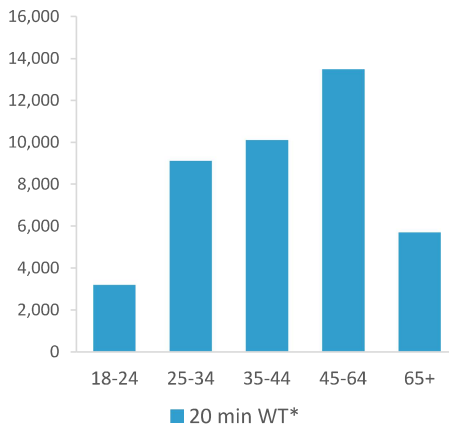

*WT= Walktime, **DT= Drivetime

	Catchment Size (Counts)			Index vs GB Average		
	10 min WT*	20 min WT*	20 min DT**	10 min WT*	20 min WT*	20 min DT**
Population	12,894	53,804	928,118	244	370	245
Adults 18+	9,850	41,471	716,021	226	232	240
Competition Pubs	4	30	406	27	94	112
Adults 18+ per Competition Pub	2,463	1,382	1,764	298	167	214
% Adults Likely to Drink	82.2%	81.9%	82.8%	100	99	100

Population & Adults 18+ index is based on all pubs

Affluence	Low	58.5%	66.7%	50.1%	228	260	195
	Medium	27.2%	20.5%	25.9%	69	52	66
	High	14.3%	12.5%	23.4%	43	37	70

*Affluence does not include Not Private Households

Age Profile	18-24	757	3,189	60,010	72	73	80
	25-34	1,809	9,086	152,474	106	127	124
	35-44	2,390	10,074	159,323	144	145	133
	45-64	3,311	13,437	230,974	100	98	97
	65+	1,583	5,685	113,240	64	55	64

	Catchment Size (Counts)			Index vs GB Average			
	10 min WT*	20 min WT*	20 min DT**	10 min WT*	20 min WT*	20 min DT**	
Gender							
	Male	6,387 (50%)	26,892 (50%)	456,597 (49%)	100	101	99
	Female	6,507 (50%)	26,912 (50%)	471,521 (51%)	100	99	101
Economic Status (16-74)							
	Employed: Full-time	4,445 (47%)	18,557 (46%)	319,243 (47%)	113	111	112
	Employed: Part-time	1,077 (11%)	4,738 (12%)	77,130 (11%)	88	91	87
	Self employed	1,024 (11%)	4,165 (10%)	76,681 (11%)	113	109	117
	Unemployed	317 (3%)	1,352 (3%)	20,890 (3%)	141	142	129
	Retired	827 (9%)	2,994 (7%)	54,914 (8%)	63	54	58
	Other	1,773 (19%)	8,288 (21%)	135,978 (20%)	95	105	101
Total Worker Count		2,167	11,996	176,583			