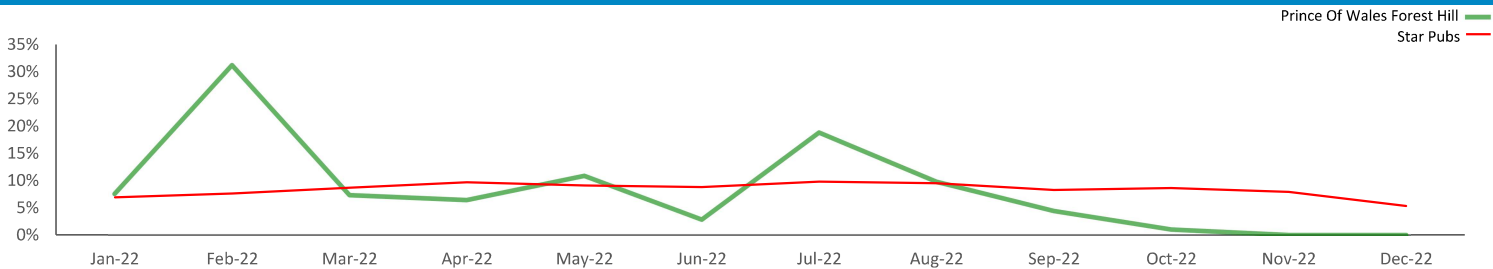

Total	9,850	41,471	716,021
-------	-------	--------	---------

Spend by Polaris

Average Transaction Values (£) by Polaris

Spend by Month

Mobile Data Summary - Prince Of Wales Forest Hill

© 2023 CACI Limited and all other applicable third party notices (©2022, Digital Envoy. All Rights Reserved) can be found at www.caci.co.uk/copyrightnotices.pdf

Time of Day/Day of Week

Time of day and day of week busyness from within a 60m radius of the pub calculated using GPS data

Index by Month

Seasonality of footfall from within 60m of the pub. Over 100 index indicates it is busier than average